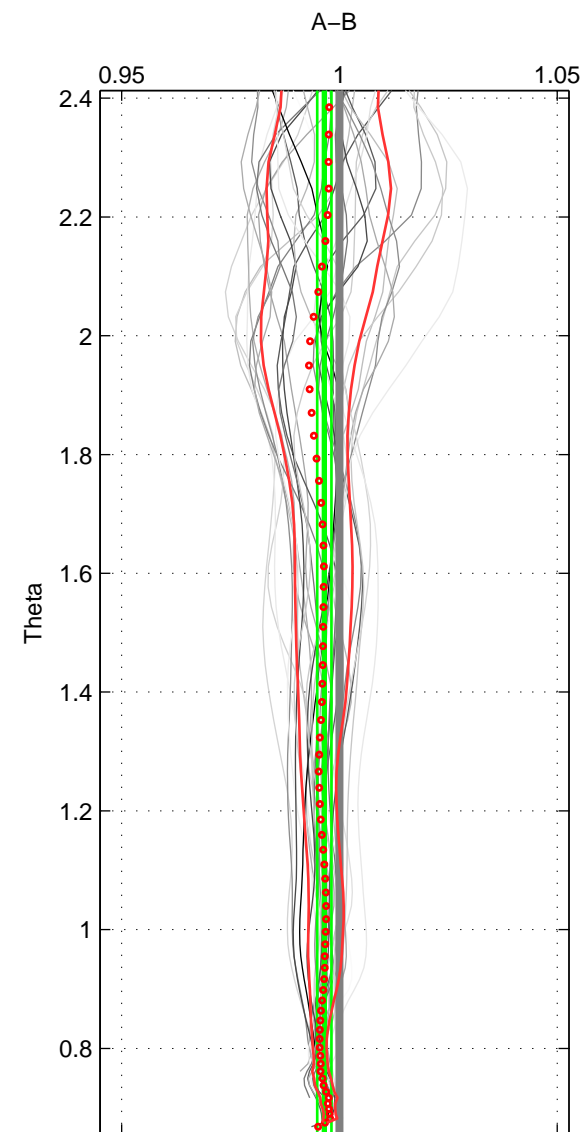

Cruise A (red). Date: Dec 1994 Cruisename: 346-316N19941201  
 Cruise B (blue). Date: Mar 1995 Cruisename: 348-316N19950310

\*\*\* "Favourite" values are means of spaces 1 2 3.

	Offset	O.StDev	Ratio	R.Stdev	Rating
SIGMA:	-0.714	0.516	0.997	0.002	5
THETA:	-0.716	0.339	0.997	0.002	5
DEPTH:	-1.040	0.177	0.995	0.001	5
FAV. :	-0.823	0.344	0.996	0.002	5

Profiles of A: 7  
 Profiles of B: 6  
 Diff profs : 31  
 WMoffset (A-B): -0.71407  
 WMoffset stdev: 0.51617  
 WMratio (A/B): 0.9965  
 WMratio stdev: 0.0024851

Quality (1-5): 5

Profiles of A: 7  
 Profiles of B: 6  
 Diff profs : 31  
 WMoffset (A-B): -0.71632  
 WMoffset stdev: 0.33871  
 WMratio (A/B): 0.99651  
 WMratio stdev: 0.0016221

Quality (1-5): 5

Profiles of A: 7  
 Profiles of B: 6  
 Diff profs : 31  
 WMoffset (A-B): -1.0399  
 WMoffset stdev: 0.17722  
 WMratio (A/B): 0.99498  
 WMratio stdev: 0.00084974

Quality (1-5): 5