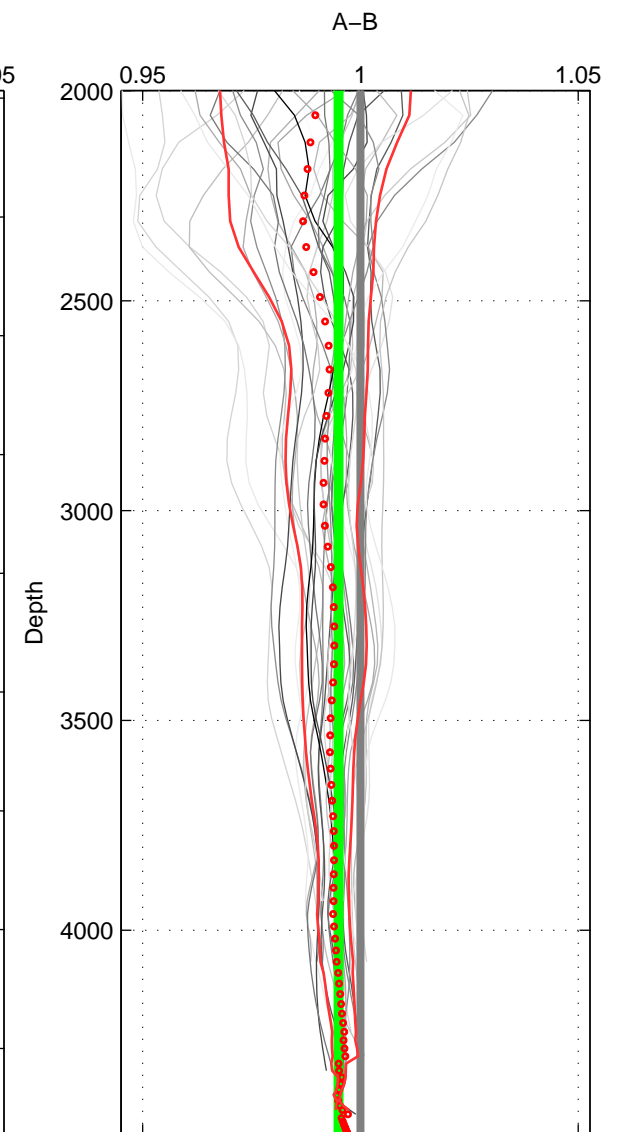

Cruise A (red). Date: Dec 1994 Cruisename: 346-316N19941201  
 Cruise B (blue). Date: Mar 1995 Cruisename: 348-316N19950310

\*\*\* "Favourite" values are means of spaces 1 2 3.

	Offset	O.StDev	Ratio	R.Stdev	Rating
SIGMA:	-0.714	0.516	0.997	0.002	5
THETA:	-0.716	0.339	0.997	0.002	5
DEPTH:	-1.040	0.177	0.995	0.001	5
FAV. :	-0.823	0.344	0.996	0.002	5

Profiles of A: 7  
 Profiles of B: 6  
 Diff profs : 31  
 WMoffset (A-B): -0.71407  
 WMoffset stdev: 0.51617  
 WMratio (A/B): 0.9965  
 WMratio stdev: 0.0024851

Quality (1-5): 5

Profiles of A: 7  
 Profiles of B: 6  
 Diff profs : 31  
 WMoffset (A-B): -0.71632  
 WMoffset stdev: 0.33871  
 WMratio (A/B): 0.99651  
 WMratio stdev: 0.0016221

Quality (1-5): 5

Profiles of A: 7  
 Profiles of B: 6  
 Diff profs : 31  
 WMoffset (A-B): -1.0399  
 WMoffset stdev: 0.17722  
 WMratio (A/B): 0.99498  
 WMratio stdev: 0.00084974

Quality (1-5): 5