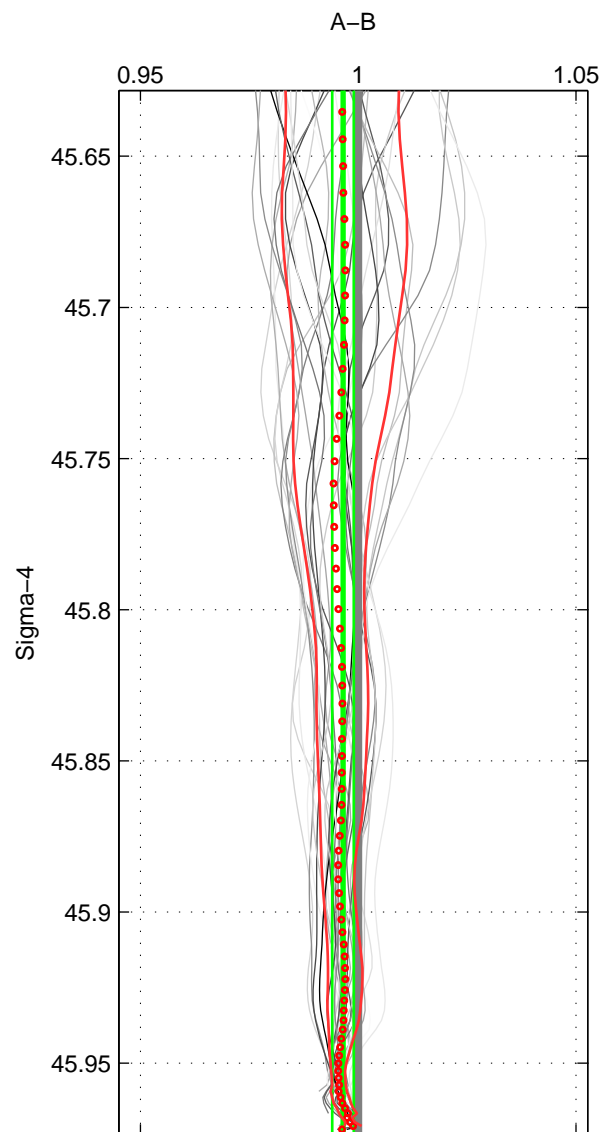

Cruise A (red). Date: Dec 1994 Cruisename: 346-316N19941201  
 Cruise B (blue). Date: Mar 1995 Cruisename: 348-316N19950310

\*\*\* "Favourite" values are means of spaces 1 2 3.

	Offset	O.StDev	Ratio	R.Stdev	Rating
SIGMA:	-0.714	0.516	0.997	0.002	5
THETA:	-0.716	0.339	0.997	0.002	5
DEPTH:	-1.040	0.177	0.995	0.001	5
FAV. :	-0.823	0.344	0.996	0.002	5

Profiles of A: 7  
 Profiles of B: 6  
 Diff profs : 31  
 WMoffset (A-B): -0.71407  
 WMoffset stdev: 0.51617  
 WMratio (A/B): 0.9965  
 WMratio stdev: 0.0024851

Quality (1-5): 5

Profiles of A: 7  
 Profiles of B: 6  
 Diff profs : 31  
 WMoffset (A-B): -0.71632  
 WMoffset stdev: 0.33871  
 WMratio (A/B): 0.99651  
 WMratio stdev: 0.0016221

Quality (1-5): 5

Profiles of A: 7  
 Profiles of B: 6  
 Diff profs : 31  
 WMoffset (A-B): -1.0399  
 WMoffset stdev: 0.17722  
 WMratio (A/B): 0.99498  
 WMratio stdev: 0.00084974

Quality (1-5): 5