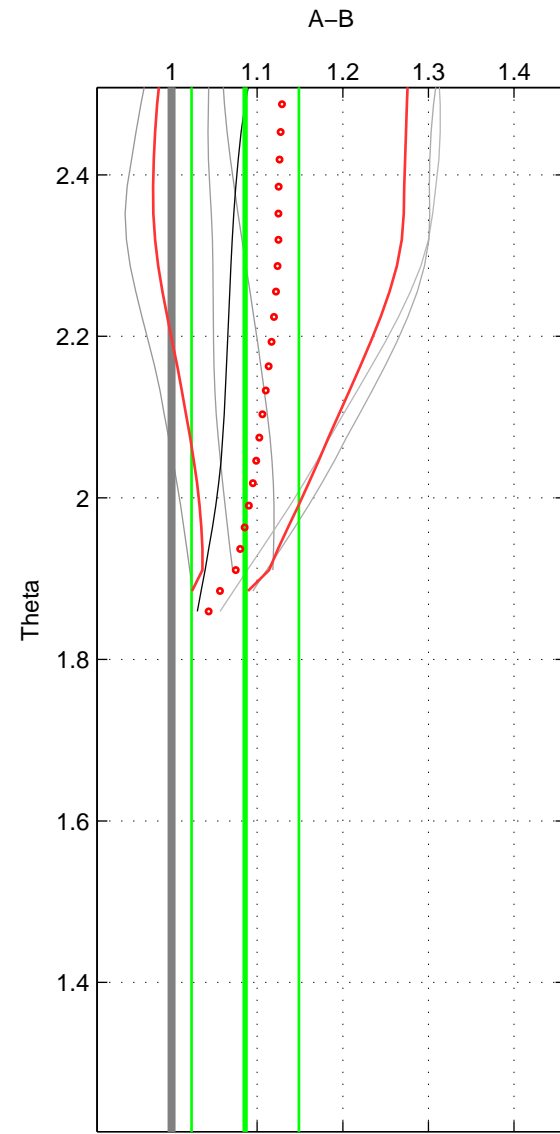

Cruise A (red). Date: Feb 2003 Cruisename: 660-49UF20030225

Cruise B (blue). Date: Jul 2007 Cruisename: 716-49UP20070724

\*\*\* "Favourite" values are means of spaces 1 2.

	Offset	O.StDev	Ratio	R.Stdev	Rating
SIGMA:	7.223	4.953	1.074	0.049	3
THETA:	8.094	5.867	1.086	0.063	3
DEPTH:	5.615	0.711	1.070	0.019	2
FAV.:	7.658	5.410	1.080	0.056	3

Profiles of A: 5  
 Profiles of B: 3  
 Diff profs: 6  
 WMoffset (A-B): 7.2225  
 WMoffset stdev: 4.9531  
 WMratio (A/B): 1.0743  
 WMratio stdev: 0.049238

Quality (1-5): 3

Profiles of A: 5  
 Profiles of B: 3  
 Diff profs: 6  
 WMoffset (A-B): 8.0938  
 WMoffset stdev: 5.8669  
 WMratio (A/B): 1.086  
 WMratio stdev: 0.062687

Quality (1-5): 3

Profiles of A: 5  
 Profiles of B: 3  
 Diff profs: 6  
 WMoffset (A-B): 5.6147  
 WMoffset stdev: 0.71148  
 WMratio (A/B): 1.0696  
 WMratio stdev: 0.018964

Quality (1-5): 2

Please note that statistics are bad.