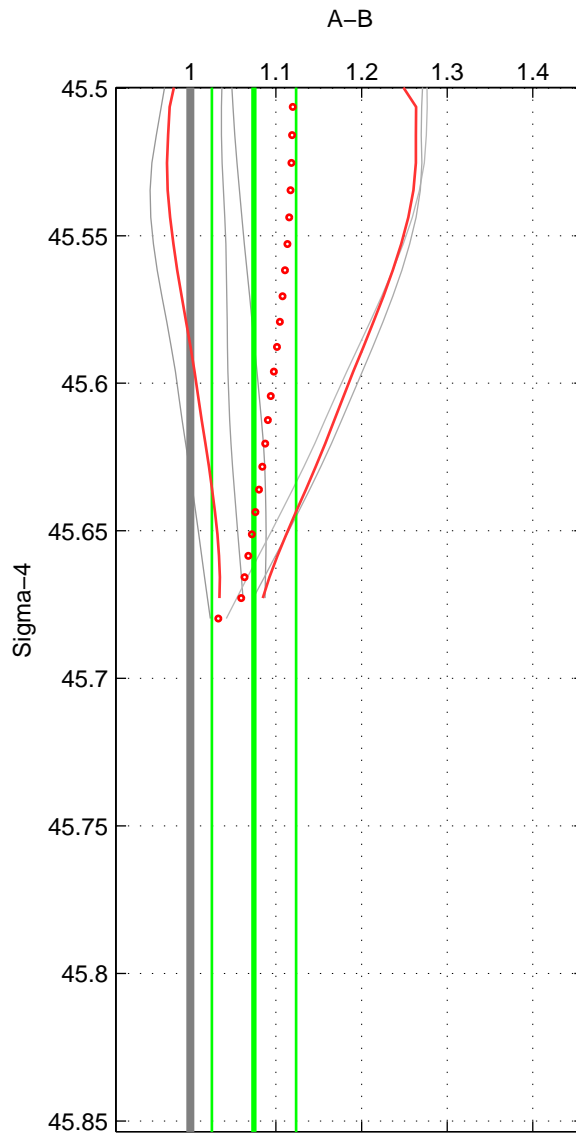

Cruise A (red). Date: Feb 2003 Cruisename: 660-49UF20030225

Cruise B (blue). Date: Jul 2007 Cruisename: 716-49UP20070724

\*\*\* "Favourite" values are means of spaces 1 2.

	Offset	O.StDev	Ratio	R.Stdev	Rating
SIGMA:	7.223	4.953	1.074	0.049	3
THETA:	8.094	5.867	1.086	0.063	3
DEPTH:	5.615	0.711	1.070	0.019	2
FAV.:	7.658	5.410	1.080	0.056	3

Profiles of A: 5  
 Profiles of B: 3  
 Diff profs: 6  
 WMoffset (A-B): 7.2225  
 WMoffset stdev: 4.9531  
 WMratio (A/B): 1.0743  
 WMratio stdev: 0.049238

Quality (1-5): 3

Profiles of A: 5  
 Profiles of B: 3  
 Diff profs: 6  
 WMoffset (A-B): 8.0938  
 WMoffset stdev: 5.8669  
 WMratio (A/B): 1.086  
 WMratio stdev: 0.062687

Quality (1-5): 3

Profiles of A: 5  
 Profiles of B: 3  
 Diff profs: 6  
 WMoffset (A-B): 5.6147  
 WMoffset stdev: 0.71148  
 WMratio (A/B): 1.0696  
 WMratio stdev: 0.018964

Quality (1-5): 2

Please note that statistics are bad.