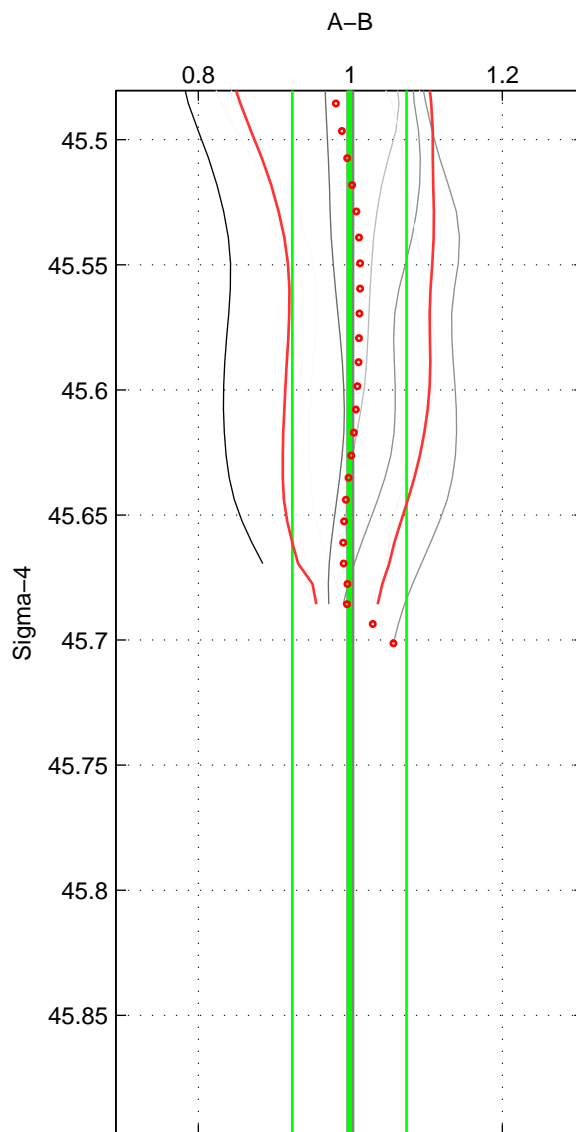

Cruise A (red). Date: Sep 1999 Cruisename: 554-49HG19990804

Cruise B (blue). Date: Jul 2005 Cruisename: 669-49UF20050615

\*\*\* "Favourite" values are means of spaces 1 2.

	Offset	O.StDev	Ratio	R.Stdev	Rating
SIGMA:	-0.393	5.774	0.999	0.075	4
THETA:	0.166	6.535	1.008	0.086	4
DEPTH:	0.170	0.546	1.008	0.008	3
FAV.:	-0.114	6.155	1.003	0.081	4

Profiles of A: 4  
 Profiles of B: 9  
 Diff profs : 9  
 WMoffset (A-B): -0.39328  
 WMoffset stdev: 5.7743  
 WMratio (A/B): 0.99883  
 WMratio stdev: 0.075138

Quality (1-5): 4

Profiles of A: 4  
 Profiles of B: 9  
 Diff profs : 9  
 WMoffset (A-B): 0.16619  
 WMoffset stdev: 6.5352  
 WMratio (A/B): 1.0081  
 WMratio stdev: 0.086009

Quality (1-5): 4

Profiles of A: 4  
 Profiles of B: 9  
 Diff profs : 9  
 WMoffset (A-B): 0.1704  
 WMoffset stdev: 0.54561  
 WMratio (A/B): 1.008  
 WMratio stdev: 0.008383

Quality (1-5): 3

Please note that statistics are bad.