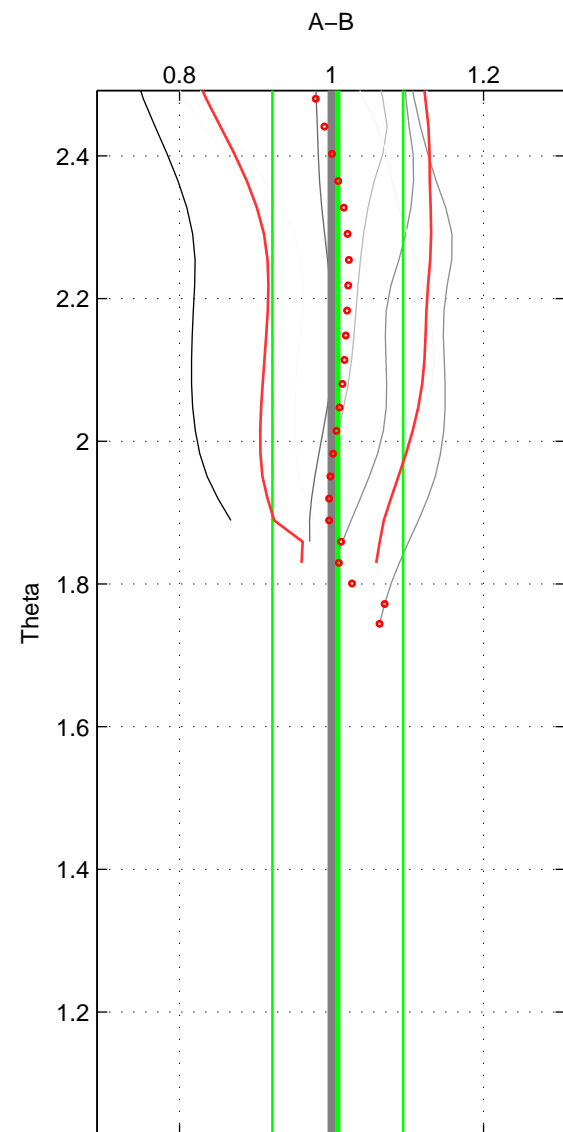

Cruise A (red). Date: Sep 1999 Cruisename: 554-49HG19990804

Cruise B (blue). Date: Jul 2005 Cruisename: 669-49UF20050615

\*\*\* "Favourite" values are means of spaces 1 2.

	Offset	O.StDev	Ratio	R.Stdev	Rating
SIGMA:	-0.393	5.774	0.999	0.075	4
THETA:	0.166	6.535	1.008	0.086	4
DEPTH:	0.170	0.546	1.008	0.008	3
FAV.:	-0.114	6.155	1.003	0.081	4

Profiles of A: 4  
 Profiles of B: 9  
 Diff profs : 9  
 WMoffset (A-B): -0.39328  
 WMoffset stdev: 5.7743  
 WMratio (A/B): 0.99883  
 WMratio stdev: 0.075138

Quality (1-5): 4

Profiles of A: 4  
 Profiles of B: 9  
 Diff profs : 9  
 WMoffset (A-B): 0.16619  
 WMoffset stdev: 6.5352  
 WMratio (A/B): 1.0081  
 WMratio stdev: 0.086009

Quality (1-5): 4

Profiles of A: 4  
 Profiles of B: 9  
 Diff profs : 9  
 WMoffset (A-B): 0.1704  
 WMoffset stdev: 0.54561  
 WMratio (A/B): 1.008  
 WMratio stdev: 0.008383

Quality (1-5): 3

Please note that statistics are bad.