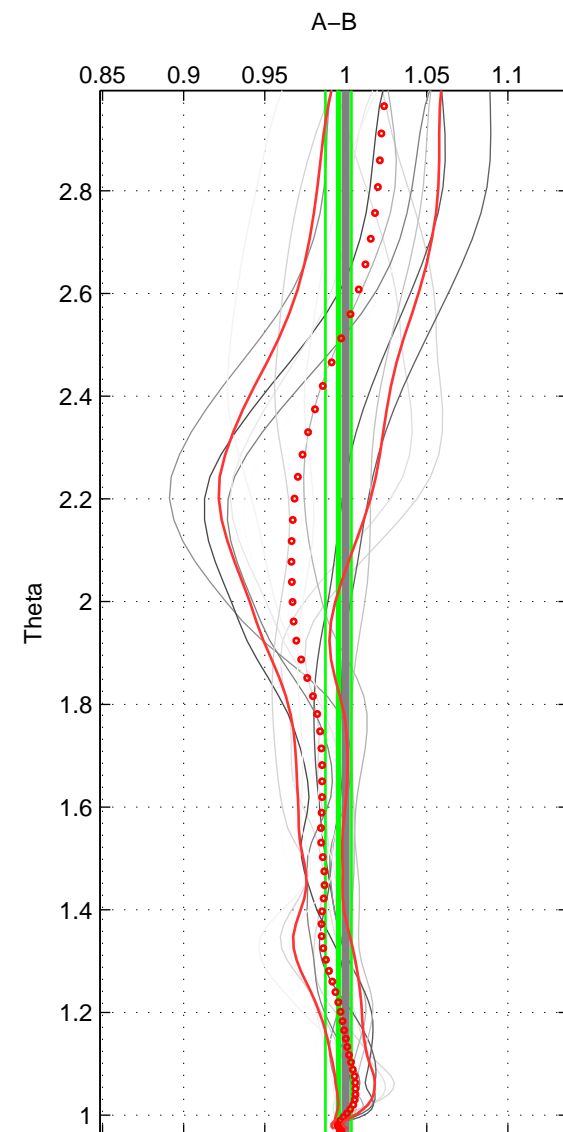

Cruise A (red). Date: Mar 2006 Cruisename: 503-325020060213

Cruise B (blue). Date: Mar 1989 Cruisename: 507-32MW19890206

*** "Favourite" values are means of spaces 1 2 3.

	Offset	O.StDev	Ratio	R.Stdev	Rating
SIGMA:	-1.792	1.385	0.988	0.008	5
THETA:	-0.759	1.376	0.996	0.008	5
DEPTH:	-1.220	1.632	0.993	0.010	5
FAV. :	-1.257	1.464	0.992	0.009	5

Profiles of A: 4
 Profiles of B: 5
 Diff profs : 14
 WMoffset (A-B): -1.7922
 WMoffset stdev: 1.3846
 WMratio (A/B): 0.9882
 WMratio stdev: 0.0082517

Quality (1-5): 5

Profiles of A: 4
 Profiles of B: 5
 Diff profs : 14
 WMoffset (A-B): -0.75866
 WMoffset stdev: 1.3763
 WMratio (A/B): 0.99552
 WMratio stdev: 0.0080284

Quality (1-5): 5

Profiles of A: 4
 Profiles of B: 5
 Diff profs : 14
 WMoffset (A-B): -1.2196
 WMoffset stdev: 1.6317
 WMratio (A/B): 0.99313
 WMratio stdev: 0.009692

Quality (1-5): 5