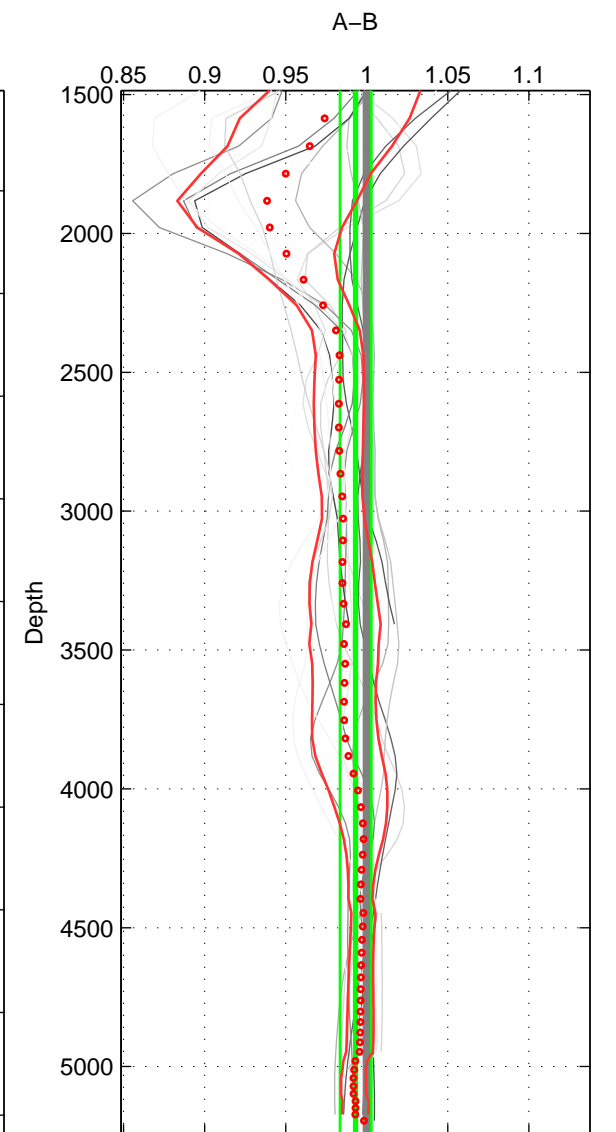

Cruise A (red). Date: Mar 2006 Cruisename: 503-325020060213

Cruise B (blue). Date: Mar 1989 Cruisename: 507-32MW19890206

*** "Favourite" values are means of spaces 1 2 3.

	Offset	O.StDev	Ratio	R.Stdev	Rating
SIGMA:	-1.792	1.385	0.988	0.008	5
THETA:	-0.759	1.376	0.996	0.008	5
DEPTH:	-1.220	1.632	0.993	0.010	5
FAV. :	-1.257	1.464	0.992	0.009	5

Profiles of A: 4
 Profiles of B: 5
 Diff profs : 14
 WMoffset (A-B): -1.7922
 WMoffset stdev: 1.3846
 WMratio (A/B): 0.9882
 WMratio stdev: 0.0082517

Quality (1-5): 5

Profiles of A: 4
 Profiles of B: 5
 Diff profs : 14
 WMoffset (A-B): -0.75866
 WMoffset stdev: 1.3763
 WMratio (A/B): 0.99552
 WMratio stdev: 0.0080284

Quality (1-5): 5

Profiles of A: 4
 Profiles of B: 5
 Diff profs : 14
 WMoffset (A-B): -1.2196
 WMoffset stdev: 1.6317
 WMratio (A/B): 0.99313
 WMratio stdev: 0.009692

Quality (1-5): 5