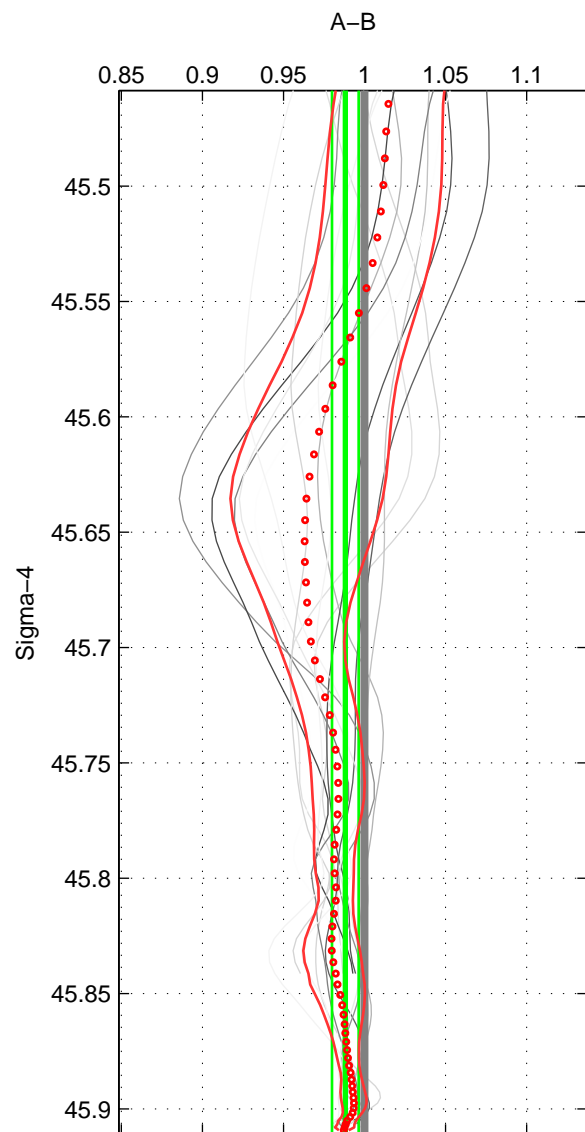

Cruise A (red). Date: Mar 2006 Cruisename: 503-325020060213

Cruise B (blue). Date: Mar 1989 Cruisename: 507-32MW19890206

*** "Favourite" values are means of spaces 1 2 3.

	Offset	O.StDev	Ratio	R.Stdev	Rating
SIGMA:	-1.792	1.385	0.988	0.008	5
THETA:	-0.759	1.376	0.996	0.008	5
DEPTH:	-1.220	1.632	0.993	0.010	5
FAV. :	-1.257	1.464	0.992	0.009	5

Profiles of A: 4
 Profiles of B: 5
 Diff profs : 14
 WMoffset (A-B): -1.7922
 WMoffset stdev: 1.3846
 WMratio (A/B): 0.9882
 WMratio stdev: 0.0082517

Quality (1-5): 5

Profiles of A: 4
 Profiles of B: 5
 Diff profs : 14
 WMoffset (A-B): -0.75866
 WMoffset stdev: 1.3763
 WMratio (A/B): 0.99552
 WMratio stdev: 0.0080284

Quality (1-5): 5

Profiles of A: 4
 Profiles of B: 5
 Diff profs : 14
 WMoffset (A-B): -1.2196
 WMoffset stdev: 1.6317
 WMratio (A/B): 0.99313
 WMratio stdev: 0.009692

Quality (1-5): 5