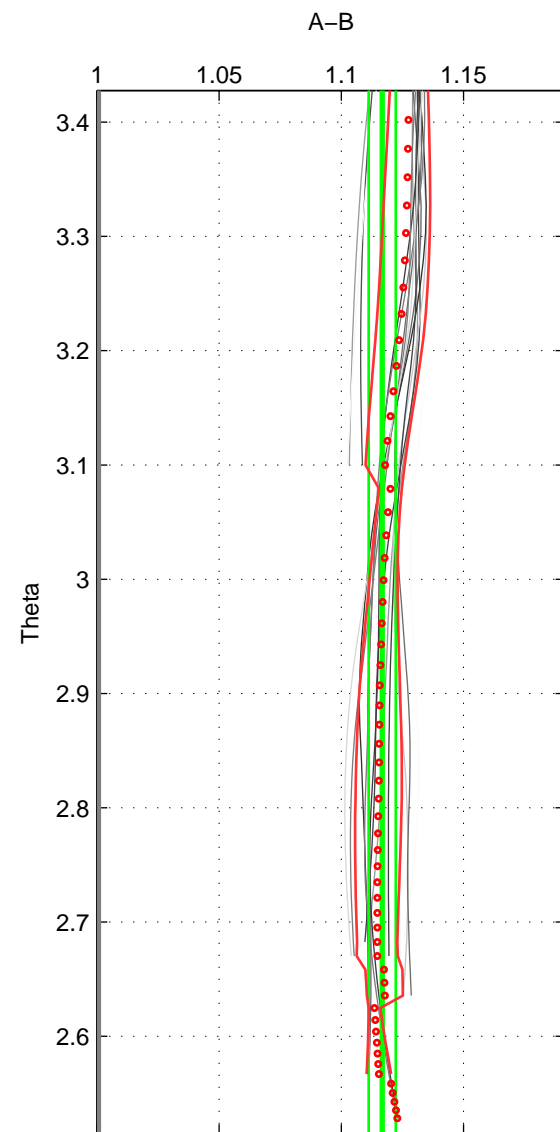

Cruise A (red). Date: May 1997 Cruisename: 152-06MT19970515

Cruise B (blue). Date: Feb 2009 Cruisename: 278-45CE20090206

\*\*\* "Favourite" values are means of spaces 1 2 3.

	Offset	O.StDev	Ratio	R.Stdev	Rating
SIGMA:	27.662	1.346	1.117	0.006	2
THETA:	27.161	1.251	1.117	0.006	2
DEPTH:	26.303	1.997	1.112	0.009	2
FAV. :	27.042	1.531	1.115	0.007	2

Profiles of A: 5  
 Profiles of B: 3  
 Diff profs : 15  
 WMoffset (A-B): 27.6622  
 WMoffset stdev: 1.3459  
 WMratio (A/B): 1.1175  
 WMratio stdev: 0.0059203

Quality (1-5): 2

Profiles of A: 5  
 Profiles of B: 3  
 Diff profs : 15  
 WMoffset (A-B): 27.1612  
 WMoffset stdev: 1.2509  
 WMratio (A/B): 1.1167  
 WMratio stdev: 0.0055532

Quality (1-5): 2

Profiles of A: 5  
 Profiles of B: 3  
 Diff profs : 15  
 WMoffset (A-B): 26.3029  
 WMoffset stdev: 1.9972  
 WMratio (A/B): 1.1118  
 WMratio stdev: 0.0088034

Quality (1-5): 2