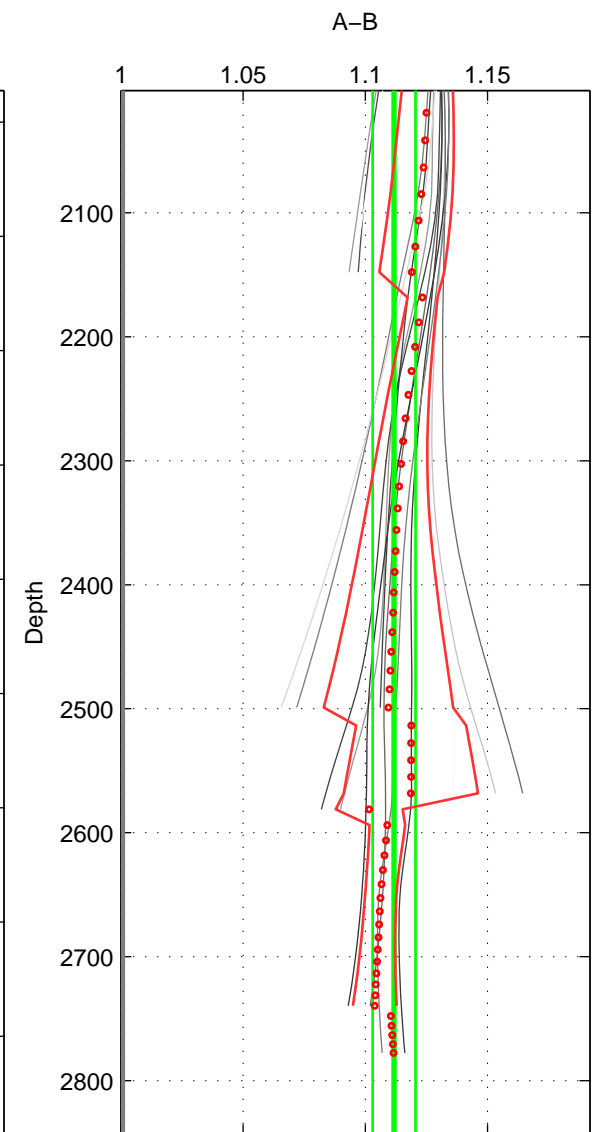

Cruise A (red). Date: May 1997 Cruisename: 152-06MT19970515

Cruise B (blue). Date: Feb 2009 Cruisename: 278-45CE20090206

\*\*\* "Favourite" values are means of spaces 1 2 3.

	Offset	O.StDev	Ratio	R.Stdev	Rating
SIGMA:	27.662	1.346	1.117	0.006	2
THETA:	27.161	1.251	1.117	0.006	2
DEPTH:	26.303	1.997	1.112	0.009	2
FAV. :	27.042	1.531	1.115	0.007	2

Profiles of A: 5  
 Profiles of B: 3  
 Diff profs : 15  
 WMoffset (A-B): 27.6622  
 WMoffset stdev: 1.3459  
 WMratio (A/B): 1.1175  
 WMratio stdev: 0.0059203

Quality (1-5): 2

Profiles of A: 5  
 Profiles of B: 3  
 Diff profs : 15  
 WMoffset (A-B): 27.1612  
 WMoffset stdev: 1.2509  
 WMratio (A/B): 1.1167  
 WMratio stdev: 0.0055532

Quality (1-5): 2

Profiles of A: 5  
 Profiles of B: 3  
 Diff profs : 15  
 WMoffset (A-B): 26.3029  
 WMoffset stdev: 1.9972  
 WMratio (A/B): 1.1118  
 WMratio stdev: 0.0088034

Quality (1-5): 2