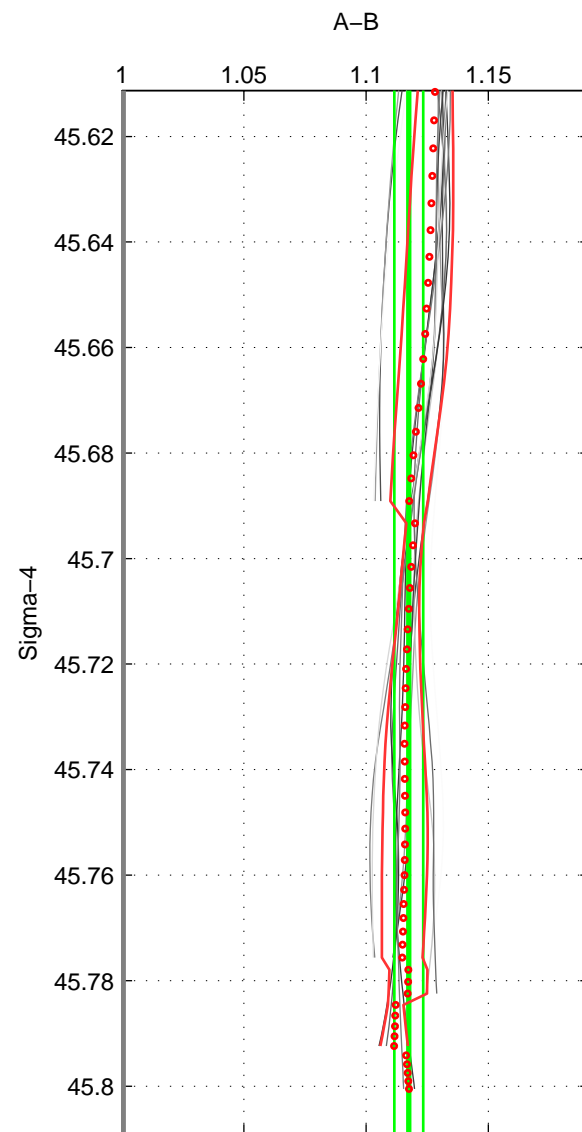

Cruise A (red). Date: May 1997 Cruisename: 152-06MT19970515

Cruise B (blue). Date: Feb 2009 Cruisename: 278-45CE20090206

\*\*\* "Favourite" values are means of spaces 1 2 3.

	Offset	O.StDev	Ratio	R.Stdev	Rating
SIGMA:	27.662	1.346	1.117	0.006	2
THETA:	27.161	1.251	1.117	0.006	2
DEPTH:	26.303	1.997	1.112	0.009	2
FAV. :	27.042	1.531	1.115	0.007	2

Profiles of A: 5  
 Profiles of B: 3  
 Diff profs : 15  
 WMoffset (A-B): 27.6622  
 WMoffset stdev: 1.3459  
 WMratio (A/B): 1.1175  
 WMratio stdev: 0.0059203

Quality (1-5): 2

Profiles of A: 5  
 Profiles of B: 3  
 Diff profs : 15  
 WMoffset (A-B): 27.1612  
 WMoffset stdev: 1.2509  
 WMratio (A/B): 1.1167  
 WMratio stdev: 0.0055532

Quality (1-5): 2

Profiles of A: 5  
 Profiles of B: 3  
 Diff profs : 15  
 WMoffset (A-B): 26.3029  
 WMoffset stdev: 1.9972  
 WMratio (A/B): 1.1118  
 WMratio stdev: 0.0088034

Quality (1-5): 2