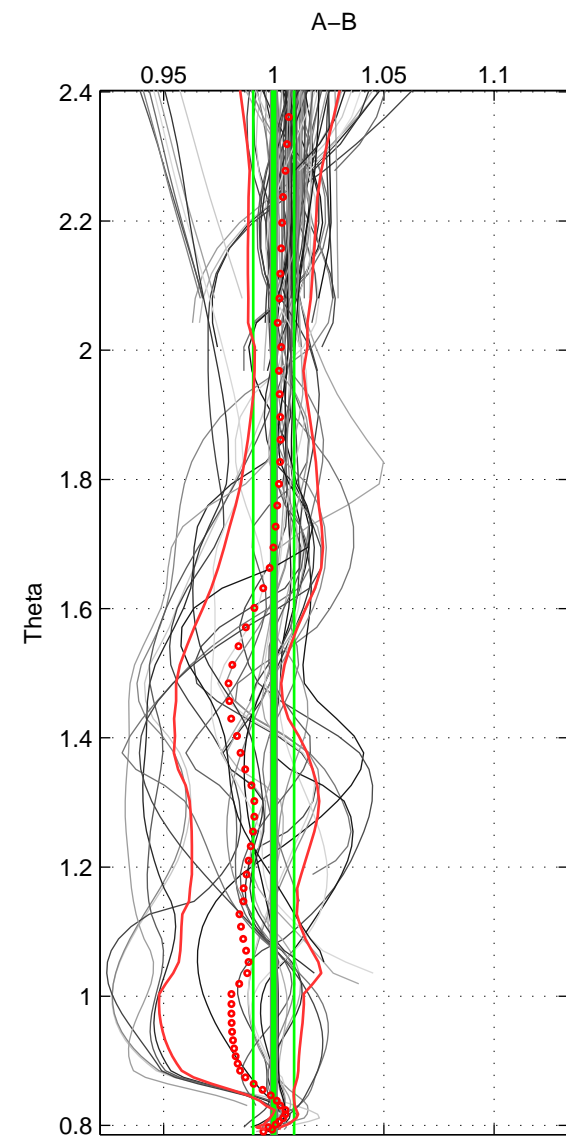

Cruise A (red). Date: Aug 1989 Cruisename: 364-35MF19890730  
 Cruise B (blue). Date: Mar 1992 Cruisename: 365-35MF19920217

\*\*\* "Favourite" values are means of spaces 1 2 3.

	Offset	O.StDev	Ratio	R.Stdev	Rating
SIGMA:	-0.061	2.252	1.000	0.013	5
THETA:	-0.012	1.761	1.000	0.009	5
DEPTH:	0.054	0.763	1.000	0.004	5
FAV.:	-0.006	1.592	1.000	0.009	5

Profiles of A: 14  
 Profiles of B: 21  
 Diff profs : 92  
 WMoffset (A-B): -0.060788  
 WMoffset stdev: 2.2524  
 WMratio (A/B): 0.99953  
 WMratio stdev: 0.01315

Quality (1-5): 5

Profiles of A: 14  
 Profiles of B: 21  
 Diff profs : 92  
 WMoffset (A-B): -0.011772  
 WMoffset stdev: 1.7611  
 WMratio (A/B): 0.99997  
 WMratio stdev: 0.0092881

Quality (1-5): 5

Profiles of A: 14  
 Profiles of B: 21  
 Diff profs : 92  
 WMoffset (A-B): 0.054002  
 WMoffset stdev: 0.76312  
 WMratio (A/B): 1.0002  
 WMratio stdev: 0.003854

Quality (1-5): 5