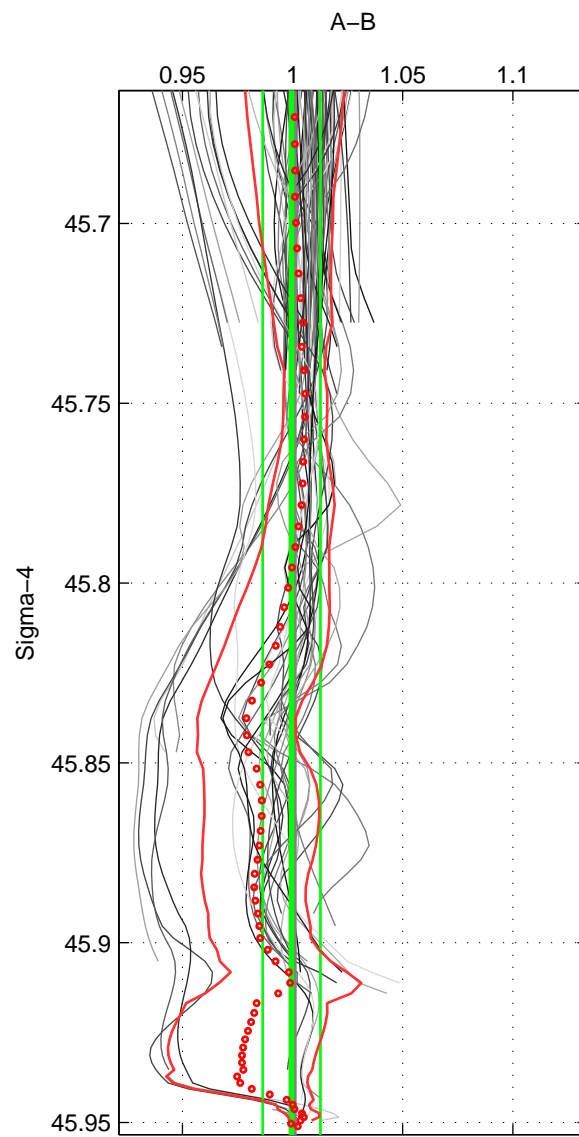

Cruise A (red). Date: Aug 1989 Cruisename: 364-35MF19890730  
 Cruise B (blue). Date: Mar 1992 Cruisename: 365-35MF19920217

\*\*\* "Favourite" values are means of spaces 1 2 3.

	Offset	O.StDev	Ratio	R.Stdev	Rating
SIGMA:	-0.061	2.252	1.000	0.013	5
THETA:	-0.012	1.761	1.000	0.009	5
DEPTH:	0.054	0.763	1.000	0.004	5
FAV.:	-0.006	1.592	1.000	0.009	5

Profiles of A: 14  
 Profiles of B: 21  
 Diff profs : 92  
 WMoffset (A-B): -0.060788  
 WMoffset stdev: 2.2524  
 WMratio (A/B): 0.99953  
 WMratio stdev: 0.01315

Quality (1-5): 5

Profiles of A: 14  
 Profiles of B: 21  
 Diff profs : 92  
 WMoffset (A-B): -0.011772  
 WMoffset stdev: 1.7611  
 WMratio (A/B): 0.99997  
 WMratio stdev: 0.0092881

Quality (1-5): 5

Profiles of A: 14  
 Profiles of B: 21  
 Diff profs : 92  
 WMoffset (A-B): 0.054002  
 WMoffset stdev: 0.76312  
 WMratio (A/B): 1.0002  
 WMratio stdev: 0.003854

Quality (1-5): 5