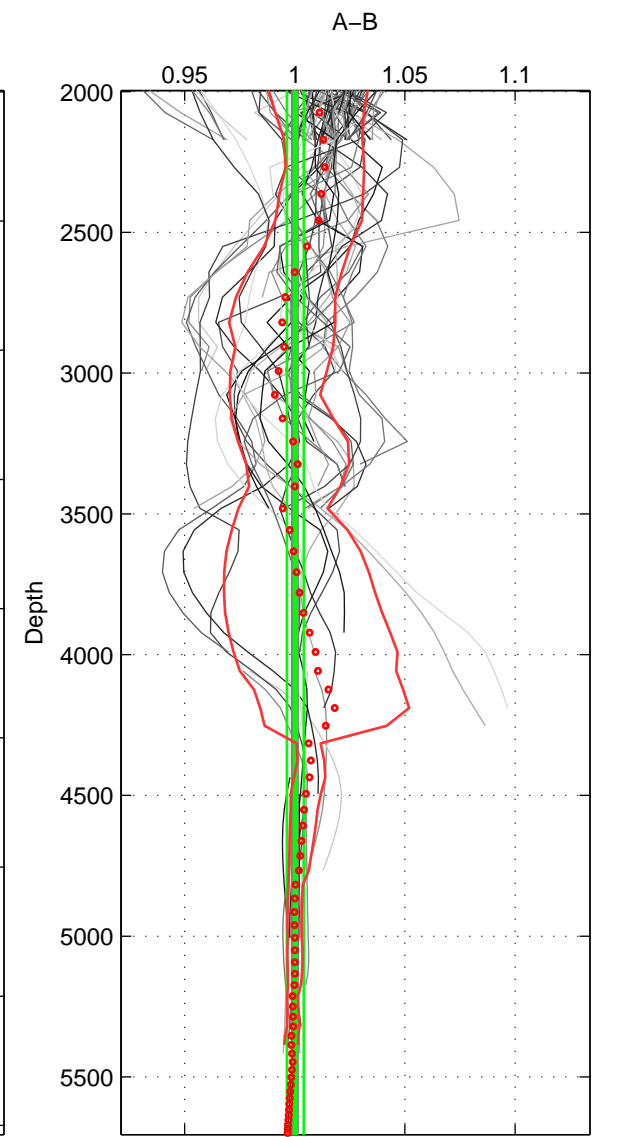

Cruise A (red). Date: Aug 1989 Cruisename: 364-35MF19890730  
 Cruise B (blue). Date: Mar 1992 Cruisename: 365-35MF19920217

\*\*\* "Favourite" values are means of spaces 1 2 3.

	Offset	O.StDev	Ratio	R.Stdev	Rating
SIGMA:	-0.061	2.252	1.000	0.013	5
THETA:	-0.012	1.761	1.000	0.009	5
DEPTH:	0.054	0.763	1.000	0.004	5
FAV.:	-0.006	1.592	1.000	0.009	5

Profiles of A: 14  
 Profiles of B: 21  
 Diff profs : 92  
 WMoffset (A-B): -0.060788  
 WMoffset stdev: 2.2524  
 WMratio (A/B): 0.99953  
 WMratio stdev: 0.01315

Quality (1-5): 5

Profiles of A: 14  
 Profiles of B: 21  
 Diff profs : 92  
 WMoffset (A-B): -0.011772  
 WMoffset stdev: 1.7611  
 WMratio (A/B): 0.99997  
 WMratio stdev: 0.0092881

Quality (1-5): 5

Profiles of A: 14  
 Profiles of B: 21  
 Diff profs : 92  
 WMoffset (A-B): 0.054002  
 WMoffset stdev: 0.76312  
 WMratio (A/B): 1.0002  
 WMratio stdev: 0.003854

Quality (1-5): 5