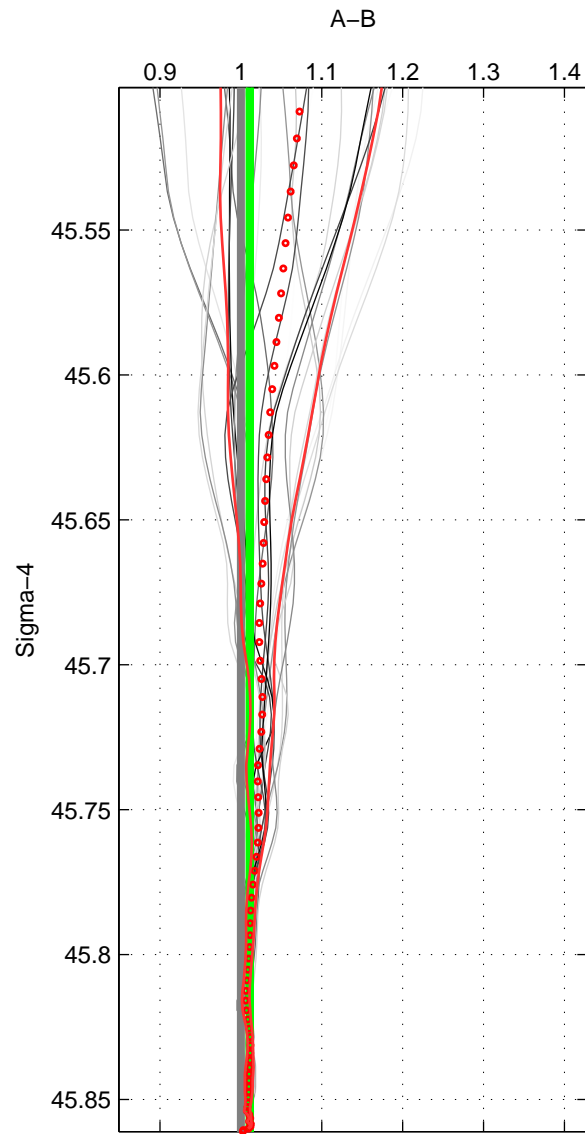

Cruise A (red). Date: Nov 1995 Cruisename: 625-49RY19951115

Cruise B (blue). Date: Jul 2010 Cruisename: 718-49UP20100706

*** "Favourite" values are means of spaces 1 2 3.

	Offset	O.StDev	Ratio	R.Stdev	Rating
SIGMA:	1.638	0.544	1.011	0.004	5
THETA:	1.432	0.494	1.010	0.003	5
DEPTH:	-0.132	0.126	0.999	0.001	5
FAV.:	0.979	0.388	1.007	0.002	5

Profiles of A: 5
 Profiles of B: 9
 Diff profs : 27
 WMoffset (A-B): 1.638
 WMoffset stdev: 0.54422
 WMratio (A/B): 1.011
 WMratio stdev: 0.0035119

Quality (1-5): 5

Profiles of A: 5
 Profiles of B: 9
 Diff profs : 27
 WMoffset (A-B): 1.4317
 WMoffset stdev: 0.49395
 WMratio (A/B): 1.0096
 WMratio stdev: 0.0031743

Quality (1-5): 5

Profiles of A: 5
 Profiles of B: 9
 Diff profs : 27
 WMoffset (A-B): -0.13219
 WMoffset stdev: 0.12606
 WMratio (A/B): 0.99913
 WMratio stdev: 0.00078696

Quality (1-5): 5