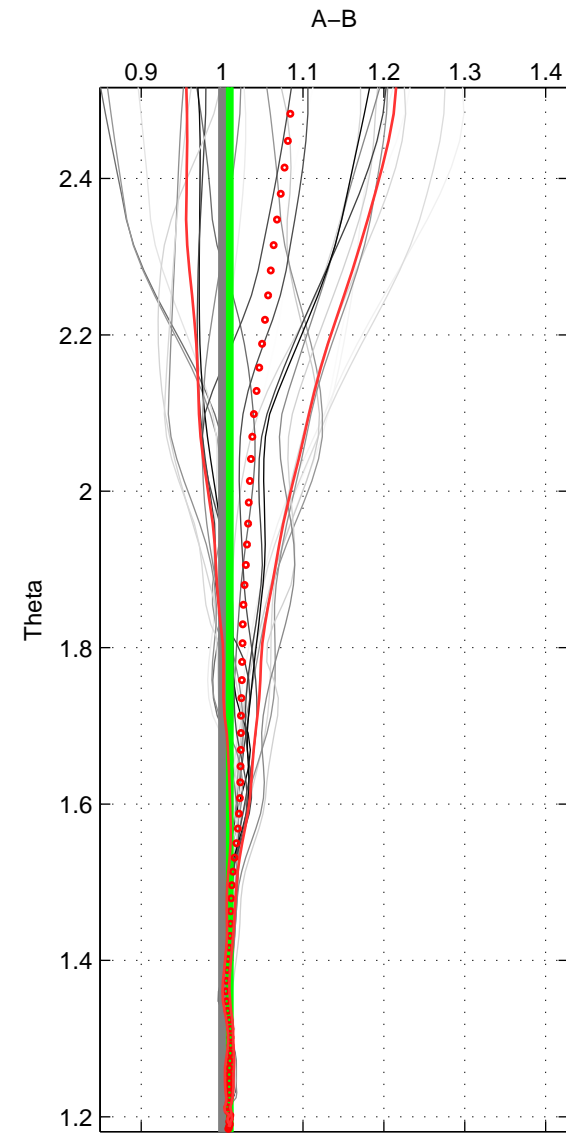

Cruise A (red). Date: Nov 1995 Cruisename: 625-49RY19951115

Cruise B (blue). Date: Jul 2010 Cruisename: 718-49UP20100706

*** "Favourite" values are means of spaces 1 2 3.

	Offset	O.StDev	Ratio	R.Stdev	Rating
SIGMA:	1.638	0.544	1.011	0.004	5
THETA:	1.432	0.494	1.010	0.003	5
DEPTH:	-0.132	0.126	0.999	0.001	5
FAV.:	0.979	0.388	1.007	0.002	5

Profiles of A: 5
 Profiles of B: 9
 Diff profs : 27
 WMoffset (A-B): 1.638
 WMoffset stdev: 0.54422
 WMratio (A/B): 1.011
 WMratio stdev: 0.0035119

Quality (1-5): 5

Profiles of A: 5
 Profiles of B: 9
 Diff profs : 27
 WMoffset (A-B): 1.4317
 WMoffset stdev: 0.49395
 WMratio (A/B): 1.0096
 WMratio stdev: 0.0031743

Quality (1-5): 5

Profiles of A: 5
 Profiles of B: 9
 Diff profs : 27
 WMoffset (A-B): -0.13219
 WMoffset stdev: 0.12606
 WMratio (A/B): 0.99913
 WMratio stdev: 0.00078696

Quality (1-5): 5