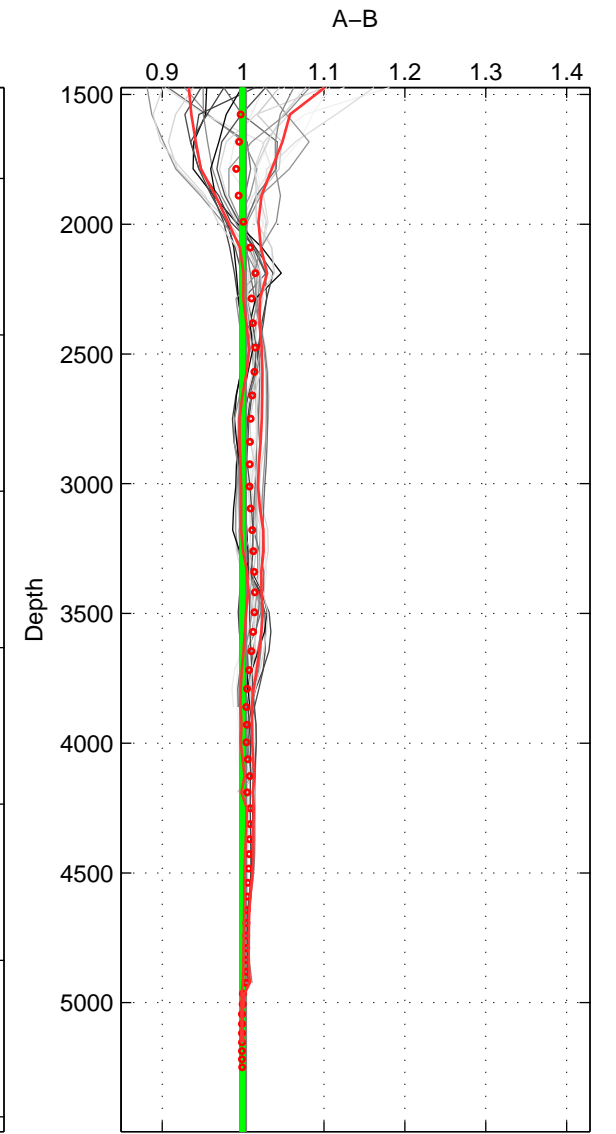

Cruise A (red). Date: Nov 1995 Cruisename: 625-49RY19951115

Cruise B (blue). Date: Jul 2010 Cruisename: 718-49UP20100706

*** "Favourite" values are means of spaces 1 2 3.

	Offset	O.StDev	Ratio	R.Stdev	Rating
SIGMA:	1.638	0.544	1.011	0.004	5
THETA:	1.432	0.494	1.010	0.003	5
DEPTH:	-0.132	0.126	0.999	0.001	5
FAV.:	0.979	0.388	1.007	0.002	5

Profiles of A: 5
 Profiles of B: 9
 Diff profs : 27
 WMoffset (A-B): 1.638
 WMoffset stdev: 0.54422
 WMratio (A/B): 1.011
 WMratio stdev: 0.0035119

Quality (1-5): 5

Profiles of A: 5
 Profiles of B: 9
 Diff profs : 27
 WMoffset (A-B): 1.4317
 WMoffset stdev: 0.49395
 WMratio (A/B): 1.0096
 WMratio stdev: 0.0031743

Quality (1-5): 5

Profiles of A: 5
 Profiles of B: 9
 Diff profs : 27
 WMoffset (A-B): -0.13219
 WMoffset stdev: 0.12606
 WMratio (A/B): 0.99913
 WMratio stdev: 0.00078696

Quality (1-5): 5