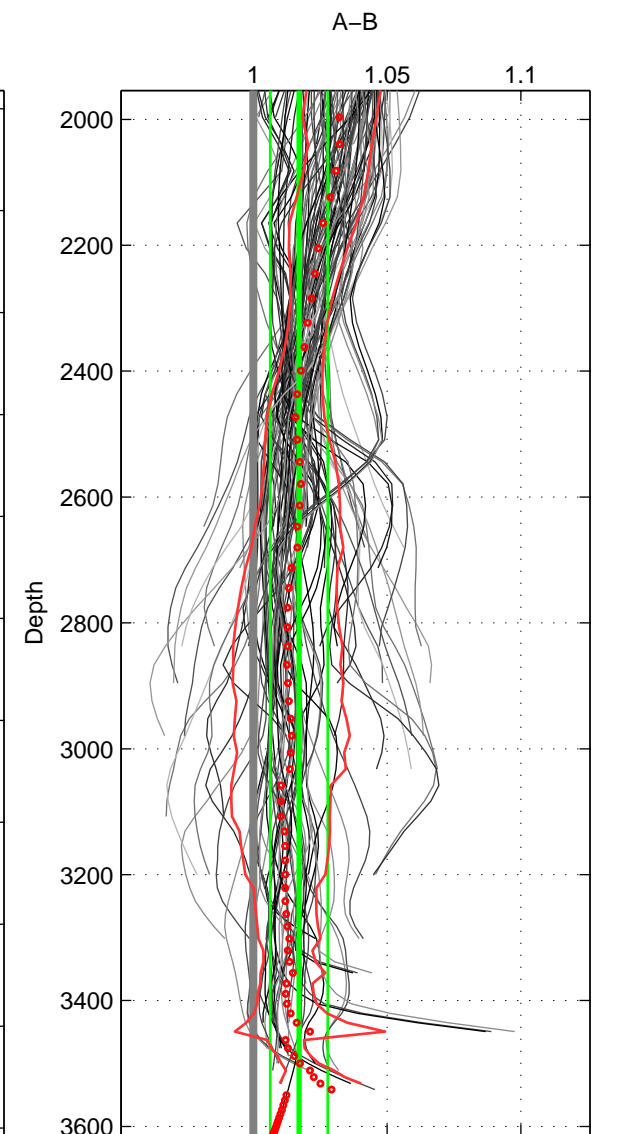

Cruise A (red). Date: Jul 1999 Cruisename: 190-18HU19990627

Cruise B (blue). Date: Jul 2003 Cruisename: 194-18HU20030713

\*\*\* "Favourite" values are means of spaces 1 2 3.

	Offset	O.StDev	Ratio	R.Stdev	Rating
SIGMA:	4.485	2.264	1.016	0.008	5
THETA:	3.956	2.193	1.014	0.008	5
DEPTH:	4.859	3.074	1.017	0.011	5
FAV.:	4.433	2.510	1.016	0.009	5

Profiles of A: 18  
 Profiles of B: 18  
 Diff profs : 100  
 WMoffset (A-B): 4.485  
 WMoffset stdev: 2.2644  
 WMratio (A/B): 1.0157  
 WMratio stdev: 0.0079407

Quality (1-5): 5

Profiles of A: 18  
 Profiles of B: 18  
 Diff profs : 100  
 WMoffset (A-B): 3.9563  
 WMoffset stdev: 2.193  
 WMratio (A/B): 1.0138  
 WMratio stdev: 0.0076859

Quality (1-5): 5

Profiles of A: 18  
 Profiles of B: 18  
 Diff profs : 100  
 WMoffset (A-B): 4.859  
 WMoffset stdev: 3.0735  
 WMratio (A/B): 1.017  
 WMratio stdev: 0.010787

Quality (1-5): 5