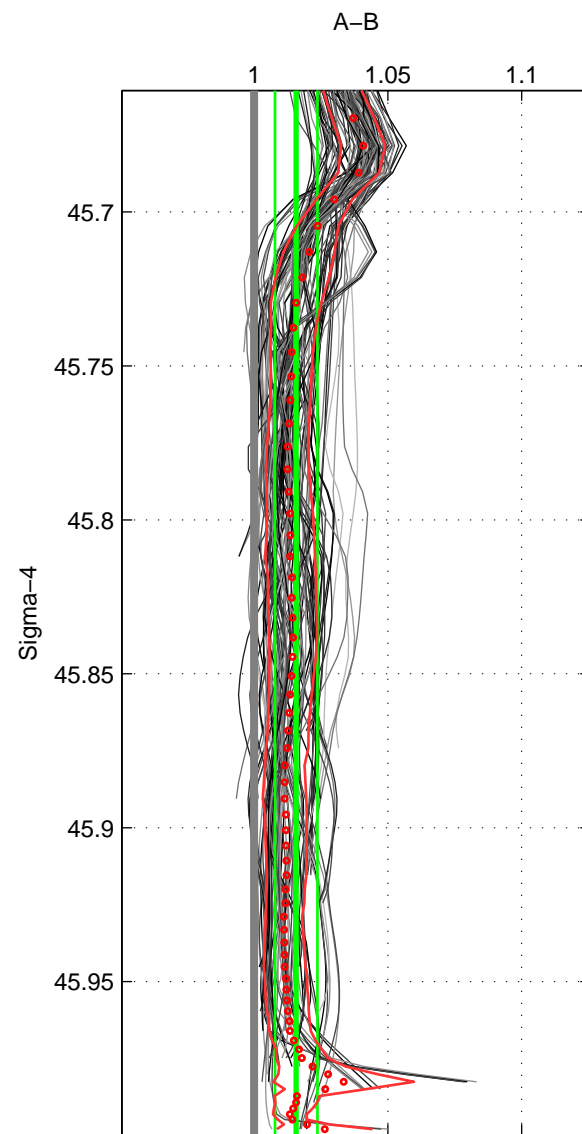

Cruise A (red). Date: Jul 1999 Cruisename: 190-18HU19990627

Cruise B (blue). Date: Jul 2003 Cruisename: 194-18HU20030713

\*\*\* "Favourite" values are means of spaces 1 2 3.

	Offset	O.StDev	Ratio	R.Stdev	Rating
SIGMA:	4.485	2.264	1.016	0.008	5
THETA:	3.956	2.193	1.014	0.008	5
DEPTH:	4.859	3.074	1.017	0.011	5
FAV.:	4.433	2.510	1.016	0.009	5

Profiles of A: 18  
 Profiles of B: 18  
 Diff profs : 100  
 WMoffset (A-B): 4.485  
 WMoffset stdev: 2.2644  
 WMratio (A/B): 1.0157  
 WMratio stdev: 0.0079407

Quality (1-5): 5

Profiles of A: 18  
 Profiles of B: 18  
 Diff profs : 100  
 WMoffset (A-B): 3.9563  
 WMoffset stdev: 2.193  
 WMratio (A/B): 1.0138  
 WMratio stdev: 0.0076859

Quality (1-5): 5

Profiles of A: 18  
 Profiles of B: 18  
 Diff profs : 100  
 WMoffset (A-B): 4.859  
 WMoffset stdev: 3.0735  
 WMratio (A/B): 1.017  
 WMratio stdev: 0.010787

Quality (1-5): 5