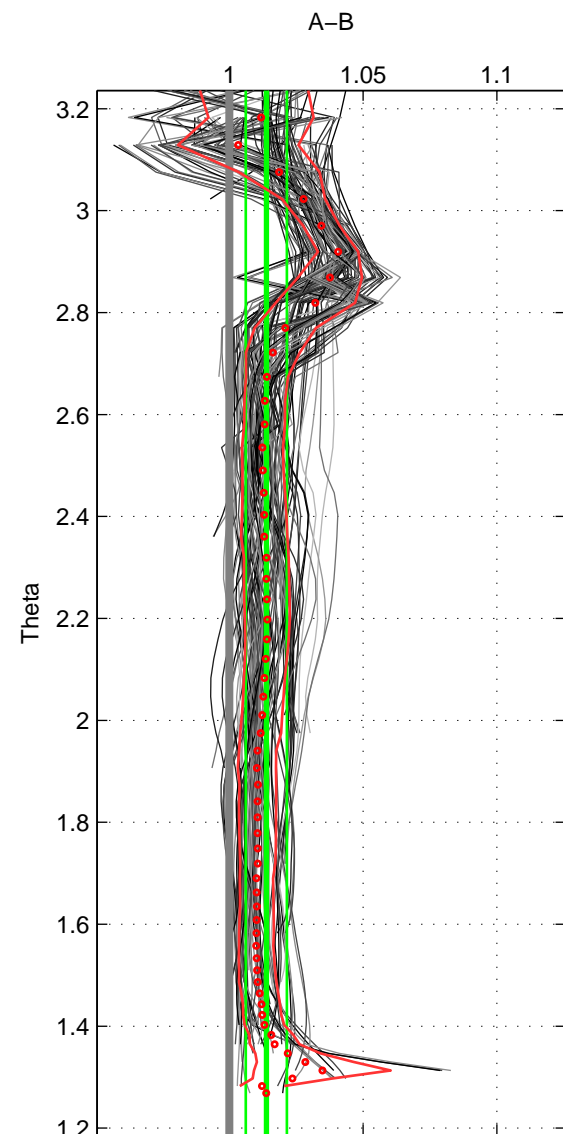

Cruise A (red). Date: Jul 1999 Cruisename: 190-18HU19990627

Cruise B (blue). Date: Jul 2003 Cruisename: 194-18HU20030713

\*\*\* "Favourite" values are means of spaces 1 2 3.

	Offset	O.StDev	Ratio	R.Stdev	Rating
SIGMA:	4.485	2.264	1.016	0.008	5
THETA:	3.956	2.193	1.014	0.008	5
DEPTH:	4.859	3.074	1.017	0.011	5
FAV.:	4.433	2.510	1.016	0.009	5

Profiles of A: 18  
 Profiles of B: 18  
 Diff profs : 100  
 WMoffset (A-B): 4.485  
 WMoffset stdev: 2.2644  
 WMratio (A/B): 1.0157  
 WMratio stdev: 0.0079407

Quality (1-5): 5

Profiles of A: 18  
 Profiles of B: 18  
 Diff profs : 100  
 WMoffset (A-B): 3.9563  
 WMoffset stdev: 2.193  
 WMratio (A/B): 1.0138  
 WMratio stdev: 0.0076859

Quality (1-5): 5

Profiles of A: 18  
 Profiles of B: 18  
 Diff profs : 100  
 WMoffset (A-B): 4.859  
 WMoffset stdev: 3.0735  
 WMratio (A/B): 1.017  
 WMratio stdev: 0.010787

Quality (1-5): 5