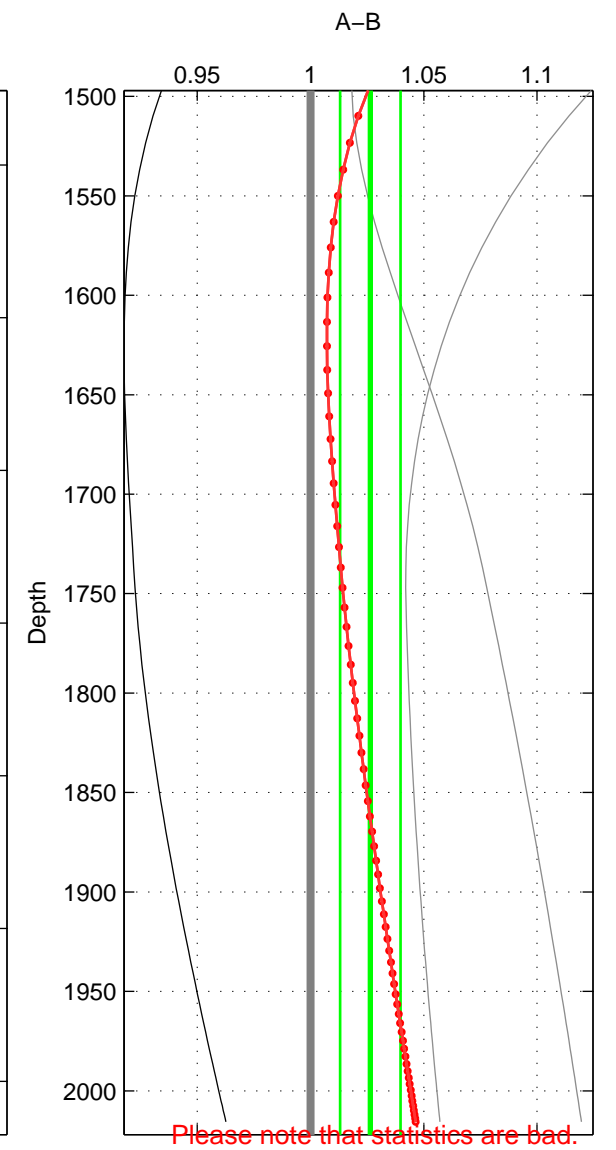

Cruise A (red). Date: Nov 2001 Cruisename: 695-49UP20011010

Cruise B (blue). Date: Jun 2003 Cruisename: 700-49UP20030620

\*\*\* "Favourite" values are means of spaces 1 2 3.

	Offset	O.StDev	Ratio	R.Stdev	Rating
SIGMA	3.570	2.276	1.052	0.026	1
THETA	1.969	2.936	1.026	0.038	1
DEPTH	2.250	1.088	1.026	0.013	1
FAV.	2.596	2.100	1.035	0.026	1

Profiles of A: 1  
 Profiles of B: 3  
 Diff profs : 1  
 WMoffset (A-B): 3.5697  
 WMoffset stdev: 2.2755  
 WMratio (A/B): 1.052  
 WMratio stdev: 0.025934

Quality (1-5): 1

Profiles of A: 3  
 Profiles of B: 3  
 Diff profs : 3  
 WMoffset (A-B): 1.9688  
 WMoffset stdev: 2.9361  
 WMratio (A/B): 1.0259  
 WMratio stdev: 0.037508

Quality (1-5): 1

Profiles of A: 3  
 Profiles of B: 3  
 Diff profs : 3  
 WMoffset (A-B): 2.2498  
 WMoffset stdev: 1.0876  
 WMratio (A/B): 1.0264  
 WMratio stdev: 0.013354

Quality (1-5): 1