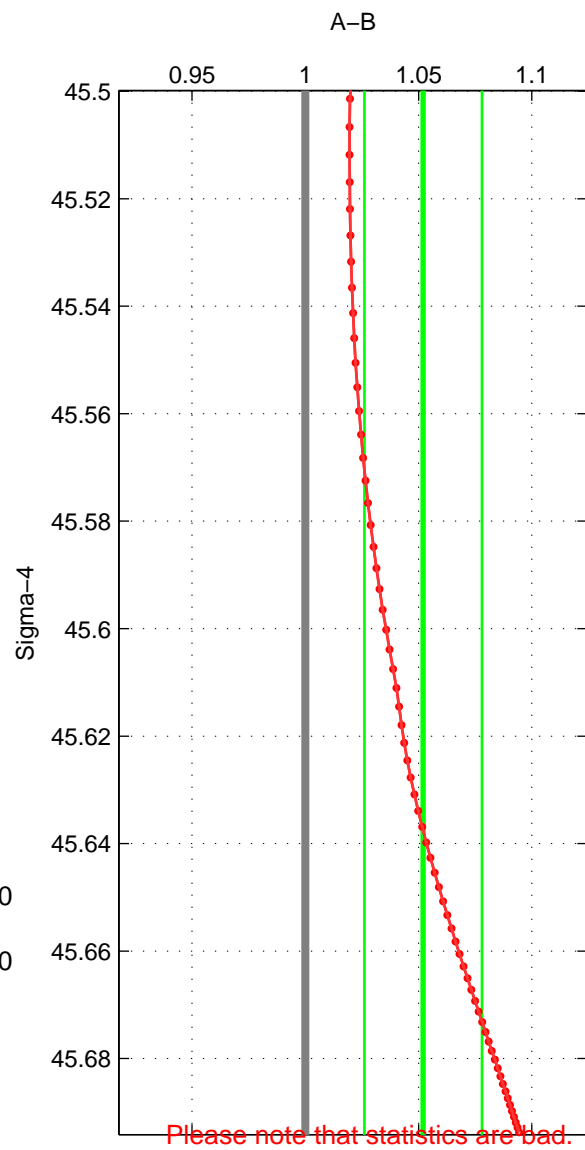

Cruise A (red). Date: Nov 2001 Cruisename: 695-49UP20011010

Cruise B (blue). Date: Jun 2003 Cruisename: 700-49UP20030620

\*\*\* "Favourite" values are means of spaces 1 2 3.

	Offset	O.StDev	Ratio	R.Stdev	Rating
SIGMA	3.570	2.276	1.052	0.026	1
THETA	1.969	2.936	1.026	0.038	1
DEPTH	2.250	1.088	1.026	0.013	1
FAV.	2.596	2.100	1.035	0.026	1

Profiles of A: 1  
 Profiles of B: 3  
 Diff profs : 1  
 WMoffset (A-B): 3.5697  
 WMoffset stdev: 2.2755  
 WMratio (A/B): 1.052  
 WMratio stdev: 0.025934

Quality (1-5): 1

Profiles of A: 3  
 Profiles of B: 3  
 Diff profs : 3  
 WMoffset (A-B): 1.9688  
 WMoffset stdev: 2.9361  
 WMratio (A/B): 1.0259  
 WMratio stdev: 0.037508

Quality (1-5): 1

Profiles of A: 3  
 Profiles of B: 3  
 Diff profs : 3  
 WMoffset (A-B): 2.2498  
 WMoffset stdev: 1.0876  
 WMratio (A/B): 1.0264  
 WMratio stdev: 0.013354

Quality (1-5): 1