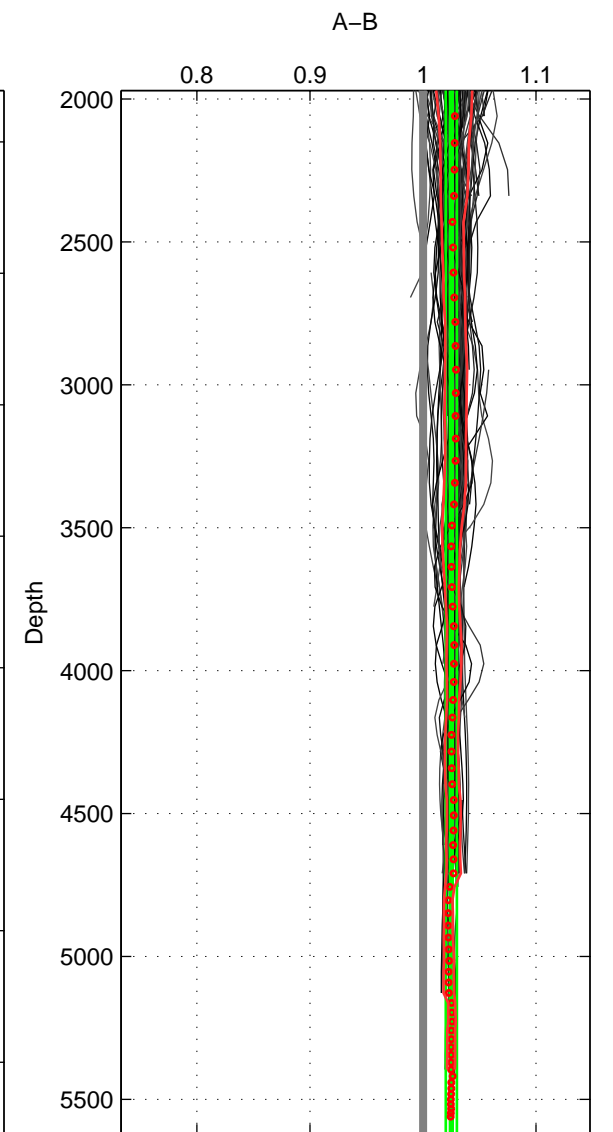

Cruise A (red). Date: Aug 1988 Cruisename: 241-32OC19880723
 Cruise B (blue). Date: Aug 1993 Cruisename: 251-33MW19930704.1

*** "Favourite" values are means of spaces 1 2 3.

	Offset	O.StDev	Ratio	R.Stdev	Rating
SIGMA:	5.064	1.024	1.023	0.005	5
THETA:	5.367	1.000	1.024	0.005	5
DEPTH:	5.784	1.217	1.025	0.005	5
FAV.:	5.405	1.080	1.024	0.005	5

Profiles of A: 87
 Profiles of B: 62
 Diff profs : 99
 WMoffset (A-B): 5.0636
 WMoffset stdev: 1.0244
 WMratio (A/B): 1.0226
 WMratio stdev: 0.0046681

Quality (1-5): 5

Profiles of A: 87
 Profiles of B: 62
 Diff profs : 99
 WMoffset (A-B): 5.3672
 WMoffset stdev: 0.99993
 WMratio (A/B): 1.0239
 WMratio stdev: 0.0045402

Quality (1-5): 5

Profiles of A: 87
 Profiles of B: 62
 Diff profs : 99
 WMoffset (A-B): 5.7837
 WMoffset stdev: 1.2171
 WMratio (A/B): 1.0251
 WMratio stdev: 0.004888

Quality (1-5): 5