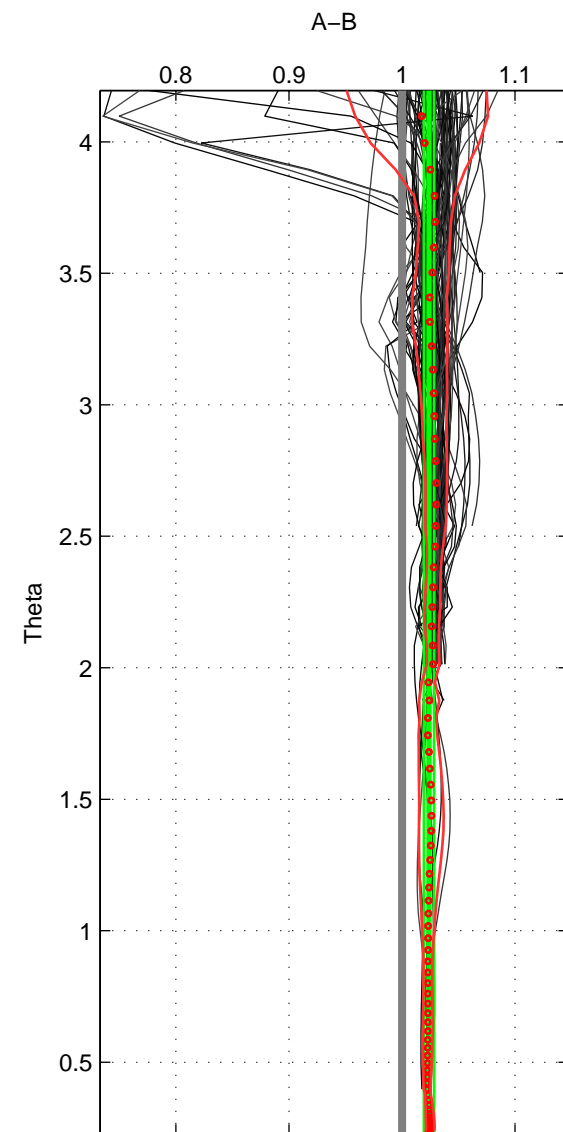

Cruise A (red). Date: Aug 1988 Cruisename: 241-32OC19880723
 Cruise B (blue). Date: Aug 1993 Cruisename: 251-33MW19930704.1

*** "Favourite" values are means of spaces 1 2 3.

	Offset	O.StDev	Ratio	R.Stdev	Rating
SIGMA:	5.064	1.024	1.023	0.005	5
THETA:	5.367	1.000	1.024	0.005	5
DEPTH:	5.784	1.217	1.025	0.005	5
FAV.:	5.405	1.080	1.024	0.005	5

Profiles of A: 87
 Profiles of B: 62
 Diff profs : 99
 WMoffset (A-B): 5.0636
 WMoffset stdev: 1.0244
 WMratio (A/B): 1.0226
 WMratio stdev: 0.0046681

Quality (1-5): 5

Profiles of A: 87
 Profiles of B: 62
 Diff profs : 99
 WMoffset (A-B): 5.3672
 WMoffset stdev: 0.99993
 WMratio (A/B): 1.0239
 WMratio stdev: 0.0045402

Quality (1-5): 5

Profiles of A: 87
 Profiles of B: 62
 Diff profs : 99
 WMoffset (A-B): 5.7837
 WMoffset stdev: 1.2171
 WMratio (A/B): 1.0251
 WMratio stdev: 0.004888

Quality (1-5): 5