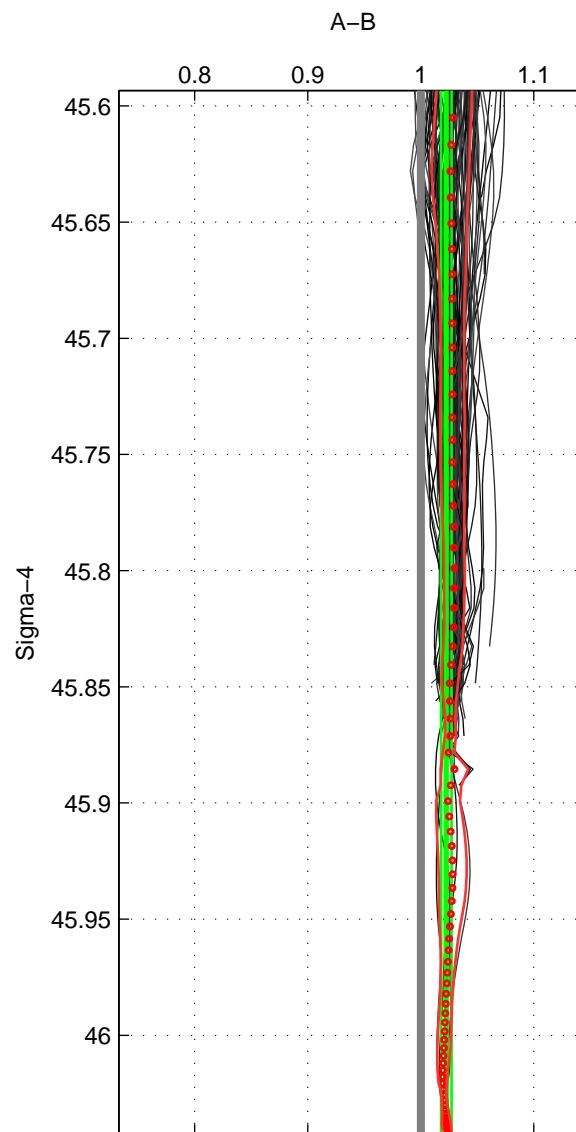

Cruise A (red). Date: Aug 1988 Cruisename: 241-32OC19880723
 Cruise B (blue). Date: Aug 1993 Cruisename: 251-33MW19930704.1

*** "Favourite" values are means of spaces 1 2 3.

	Offset	O.StDev	Ratio	R.Stdev	Rating
SIGMA:	5.064	1.024	1.023	0.005	5
THETA:	5.367	1.000	1.024	0.005	5
DEPTH:	5.784	1.217	1.025	0.005	5
FAV.:	5.405	1.080	1.024	0.005	5

Profiles of A: 87
 Profiles of B: 62
 Diff profs : 99
 WMoffset (A-B): 5.0636
 WMoffset stdev: 1.0244
 WMratio (A/B): 1.0226
 WMratio stdev: 0.0046681

Quality (1-5): 5

Profiles of A: 87
 Profiles of B: 62
 Diff profs : 99
 WMoffset (A-B): 5.3672
 WMoffset stdev: 0.99993
 WMratio (A/B): 1.0239
 WMratio stdev: 0.0045402

Quality (1-5): 5

Profiles of A: 87
 Profiles of B: 62
 Diff profs : 99
 WMoffset (A-B): 5.7837
 WMoffset stdev: 1.2171
 WMratio (A/B): 1.0251
 WMratio stdev: 0.004888

Quality (1-5): 5