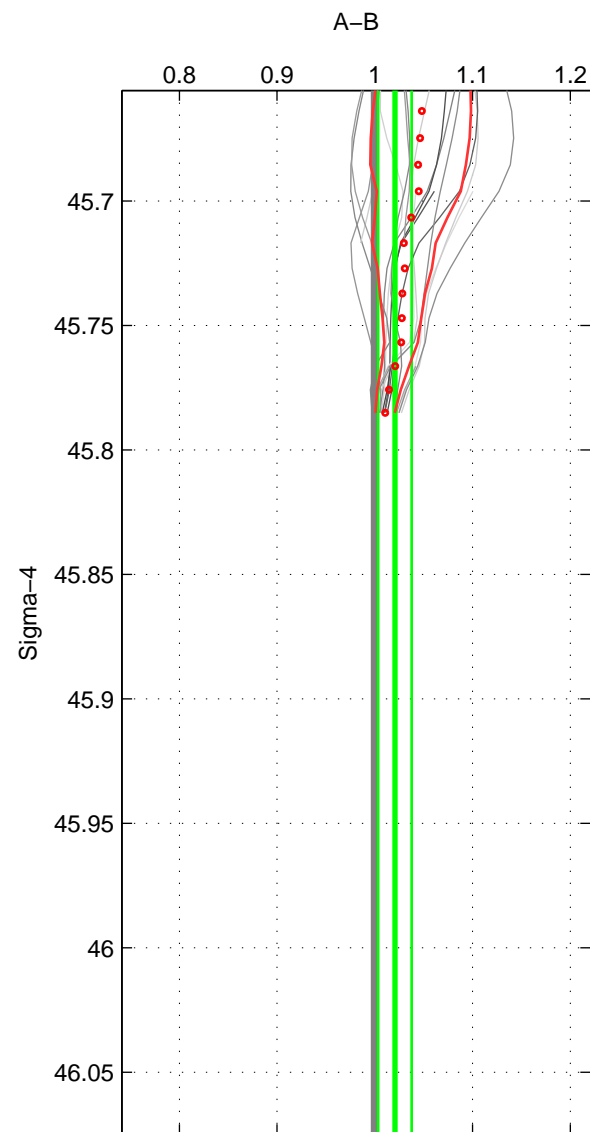

Cruise A (red). Date: Jan 1993 Cruisename: 144-06MT19921227

Cruise B (blue). Date: Mar 2001 Cruisename: 212-29HE20010305

\*\*\* "Favourite" values are means of spaces 1 3.

	Offset	O.StDev	Ratio	R.Stdev	Rating
SIGMA:	5.091	4.226	1.021	0.017	3
THETA:	0.282	6.224	1.005	0.029	2
DEPTH:	4.266	3.276	1.017	0.013	3
FAV. :	4.679	3.751	1.019	0.015	3

Profiles of A: 8  
 Profiles of B: 3  
 Diff profs : 20  
 WMoffset (A-B): 5.0913  
 WMoffset stdev: 4.226  
 WMratio (A/B): 1.0206  
 WMratio stdev: 0.017201

Quality (1-5): 3

Please note that statistics are bad.

Profiles of A: 9  
 Profiles of B: 3  
 Diff profs : 23  
 WMoffset (A-B): 0.28178  
 WMoffset stdev: 6.224  
 WMratio (A/B): 1.0052  
 WMratio stdev: 0.028544

Quality (1-5): 2

Profiles of A: 9  
 Profiles of B: 3  
 Diff profs : 23  
 WMoffset (A-B): 4.2664  
 WMoffset stdev: 3.2756  
 WMratio (A/B): 1.0173  
 WMratio stdev: 0.013407