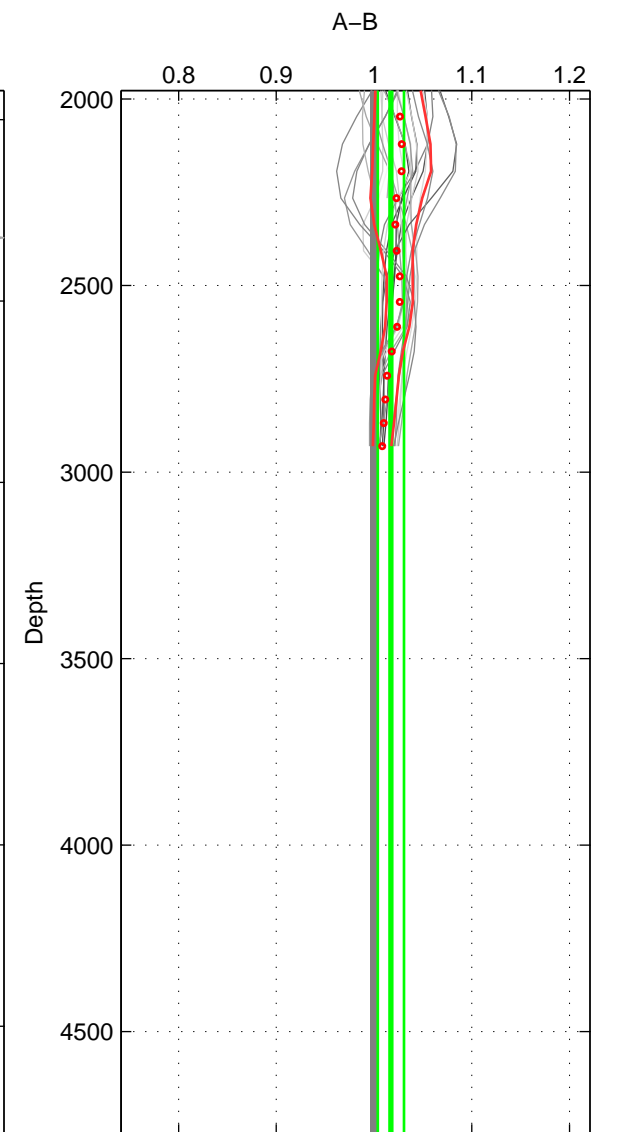

Cruise A (red). Date: Jan 1993 Cruisename: 144-06MT19921227

Cruise B (blue). Date: Mar 2001 Cruisename: 212-29HE20010305

\*\*\* "Favourite" values are means of spaces 1 3.

	Offset	O.StDev	Ratio	R.Stdev	Rating
SIGMA:	5.091	4.226	1.021	0.017	3
THETA:	0.282	6.224	1.005	0.029	2
DEPTH:	4.266	3.276	1.017	0.013	3
FAV. :	4.679	3.751	1.019	0.015	3

Profiles of A: 8  
 Profiles of B: 3  
 Diff profs : 20  
 WMoffset (A-B): 5.0913  
 WMoffset stdev: 4.226  
 WMratio (A/B): 1.0206  
 WMratio stdev: 0.017201

Quality (1-5): 3

Please note that statistics are bad.

Profiles of A: 9  
 Profiles of B: 3  
 Diff profs : 23  
 WMoffset (A-B): 0.28178  
 WMoffset stdev: 6.224  
 WMratio (A/B): 1.0052  
 WMratio stdev: 0.028544

Quality (1-5): 2

Profiles of A: 9  
 Profiles of B: 3  
 Diff profs : 23  
 WMoffset (A-B): 4.2664  
 WMoffset stdev: 3.2756  
 WMratio (A/B): 1.0173  
 WMratio stdev: 0.013407