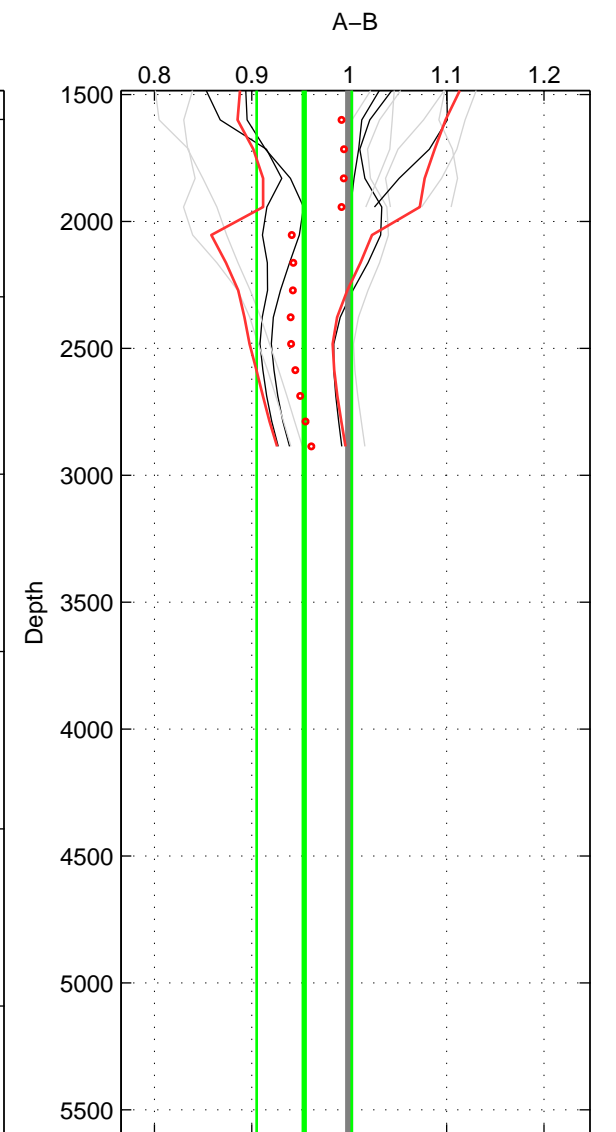

Cruise A (red). Date: Jun 1999 Cruisename: 568-49HO19990601

Cruise B (blue). Date: Jun 2001 Cruisename: 591-49NZ20010604

\*\*\* "Favourite" values are those of space 2.

	Offset	O.StDev	Ratio	R.Stdev	Rating
SIGMA:	1.776	1.717	1.021	0.023	3
THETA:	1.143	1.766	1.011	0.021	4
DEPTH:	-4.530	5.365	0.954	0.049	3
FAV.:	1.143	1.766	1.011	0.021	4

Profiles of A: 4  
 Profiles of B: 6  
 Diff profs : 13  
 WMoffset (A-B): 1.7764  
 WMoffset stdev: 1.7168  
 WMratio (A/B): 1.0211  
 WMratio stdev: 0.023077

Quality (1-5): 3

Profiles of A: 4  
 Profiles of B: 6  
 Diff profs : 13  
 WMoffset (A-B): 1.1432  
 WMoffset stdev: 1.7658  
 WMratio (A/B): 1.0109  
 WMratio stdev: 0.021423

Quality (1-5): 4

Profiles of A: 4  
 Profiles of B: 6  
 Diff profs : 13  
 WMoffset (A-B): -4.5304  
 WMoffset stdev: 5.3651  
 WMratio (A/B): 0.95391  
 WMratio stdev: 0.048822

Quality (1-5): 3