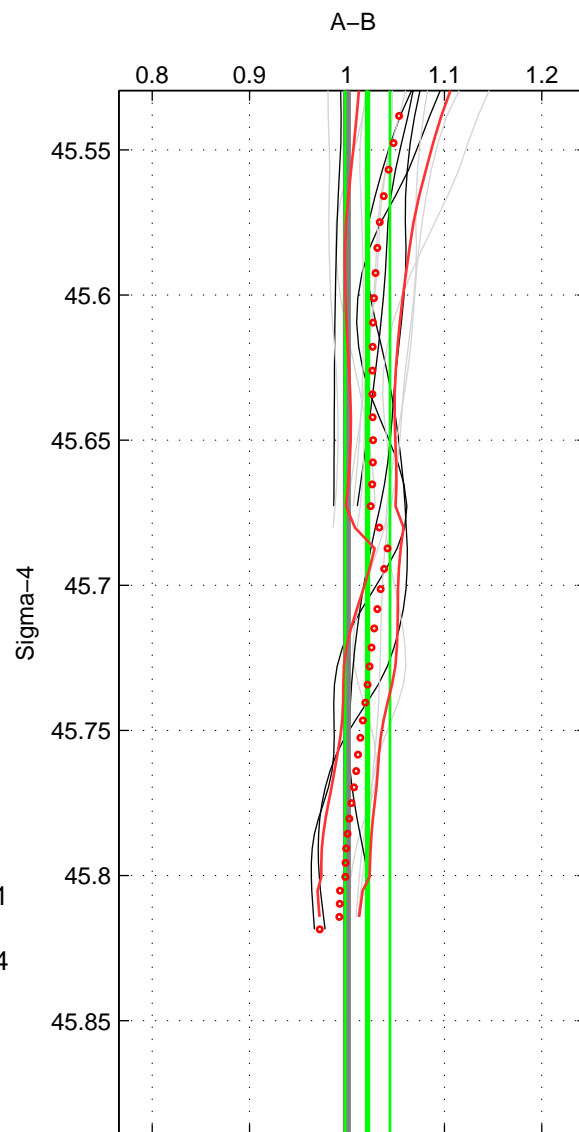

Cruise A (red). Date: Jun 1999 Cruisename: 568-49HO19990601

Cruise B (blue). Date: Jun 2001 Cruisename: 591-49NZ20010604

\*\*\* "Favourite" values are those of space 2.

	Offset	O.StDev	Ratio	R.Stdev	Rating
SIGMA:	1.776	1.717	1.021	0.023	3
THETA:	1.143	1.766	1.011	0.021	4
DEPTH:	-4.530	5.365	0.954	0.049	3
FAV.:	1.143	1.766	1.011	0.021	4

Profiles of A: 4  
 Profiles of B: 6  
 Diff profs : 13  
 WMoffset (A-B): 1.7764  
 WMoffset stdev: 1.7168  
 WMratio (A/B): 1.0211  
 WMratio stdev: 0.023077

Quality (1-5): 3

Profiles of A: 4  
 Profiles of B: 6  
 Diff profs : 13  
 WMoffset (A-B): 1.1432  
 WMoffset stdev: 1.7658  
 WMratio (A/B): 1.0109  
 WMratio stdev: 0.021423

Quality (1-5): 4

Profiles of A: 4  
 Profiles of B: 6  
 Diff profs : 13  
 WMoffset (A-B): -4.5304  
 WMoffset stdev: 5.3651  
 WMratio (A/B): 0.95391  
 WMratio stdev: 0.048822

Quality (1-5): 3