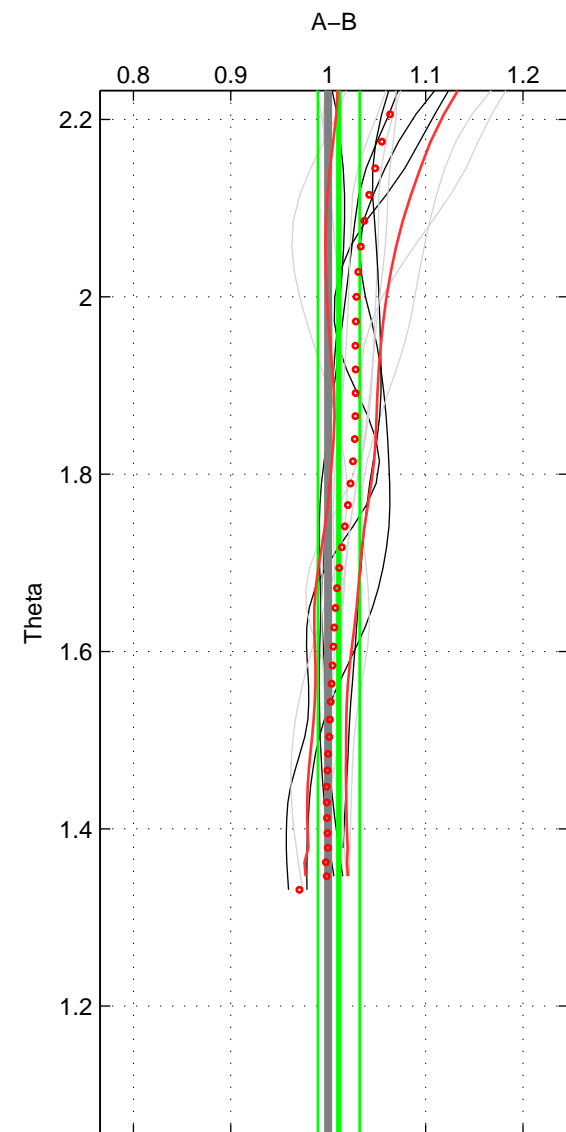

Cruise A (red). Date: Jun 1999 Cruisename: 568-49HO19990601

Cruise B (blue). Date: Jun 2001 Cruisename: 591-49NZ20010604

\*\*\* "Favourite" values are those of space 2.

	Offset	O.StDev	Ratio	R.Stdev	Rating
SIGMA:	1.776	1.717	1.021	0.023	3
THETA:	1.143	1.766	1.011	0.021	4
DEPTH:	-4.530	5.365	0.954	0.049	3
FAV.:	1.143	1.766	1.011	0.021	4

Profiles of A: 4  
 Profiles of B: 6  
 Diff profs : 13  
 WMoffset (A-B): 1.7764  
 WMoffset stdev: 1.7168  
 WMratio (A/B): 1.0211  
 WMratio stdev: 0.023077

Quality (1-5): 3

Profiles of A: 4  
 Profiles of B: 6  
 Diff profs : 13  
 WMoffset (A-B): 1.1432  
 WMoffset stdev: 1.7658  
 WMratio (A/B): 1.0109  
 WMratio stdev: 0.021423

Quality (1-5): 4

Profiles of A: 4  
 Profiles of B: 6  
 Diff profs : 13  
 WMoffset (A-B): -4.5304  
 WMoffset stdev: 5.3651  
 WMratio (A/B): 0.95391  
 WMratio stdev: 0.048822

Quality (1-5): 3