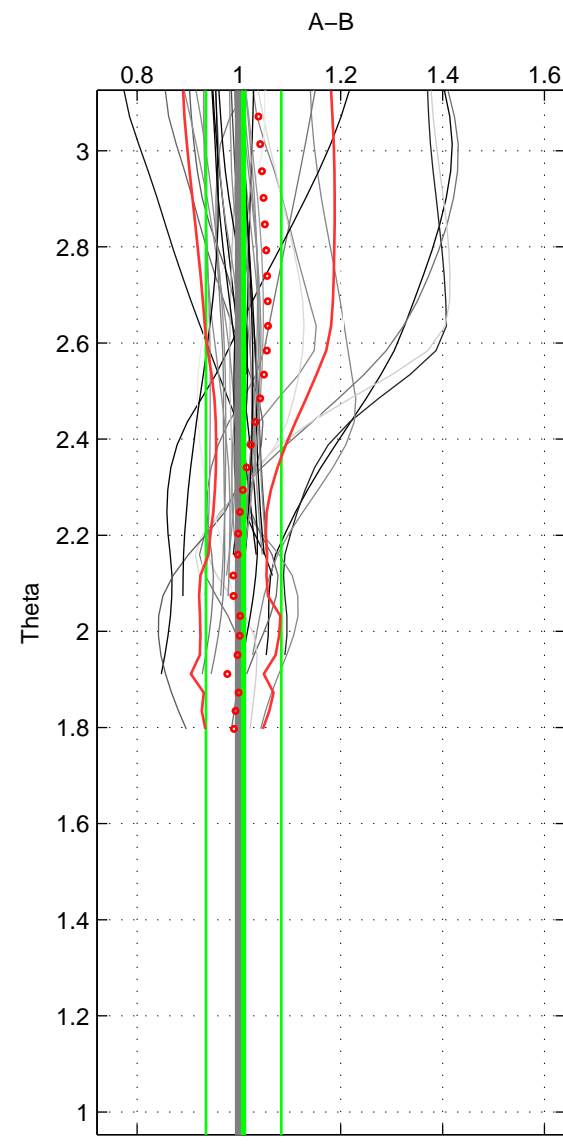

Cruise A (red). Date: Nov 2001 Cruisename: 695-49UP20011010
 Cruise B (blue). Date: Feb 2006 Cruisename: 710-49UP20060113

*** "Favourite" values are those of space 2.

	Offset	O.StDev	Ratio	R.Stdev	Rating
SIGMA:	-2.104	4.589	0.976	0.064	3
THETA:	0.598	5.226	1.009	0.074	5
DEPTH:	3.060	1.321	1.057	0.016	3
FAV.:	0.598	5.226	1.009	0.074	5

Profiles of A: 3
 Profiles of B: 12
 Diff profs: 2
 WMoffset (A-B): -2.1038
 WMoffset stdev: 4.5891
 WMratio (A/B): 0.97562
 WMratio stdev: 0.064187

Quality (1-5): 3

Profiles of A: 17
 Profiles of B: 34
 Diff profs: 39
 WMoffset (A-B): 0.59845
 WMoffset stdev: 5.2265
 WMratio (A/B): 1.0092
 WMratio stdev: 0.074057

Quality (1-5): 5

Profiles of A: 17
 Profiles of B: 34
 Diff profs: 39
 WMoffset (A-B): 3.0598
 WMoffset stdev: 1.3208
 WMratio (A/B): 1.057
 WMratio stdev: 0.016207

Quality (1-5): 3