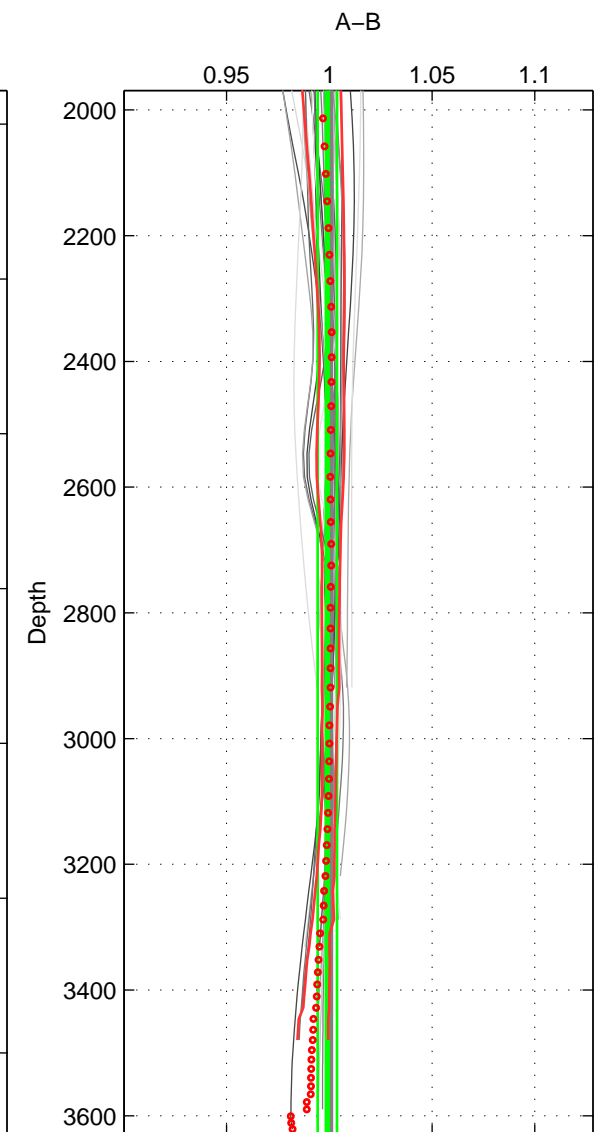

Cruise A (red). Date: Nov 1996 Cruisename: 95-58JH19961030

Cruise B (blue). Date: May 2002 Cruisename: 108-77DN20020420

\*\*\* "Favourite" values are means of spaces 1 2 3.

	Offset	O.StDev	Ratio	R.Stdev	Rating
SIGMA:	-2.675	1.769	0.991	0.006	4
THETA:	-1.940	2.334	0.994	0.008	4
DEPTH:	-0.293	1.421	0.999	0.005	4
FAV.:	-1.636	1.841	0.995	0.006	4

Profiles of A: 8  
 Profiles of B: 9  
 Diff profs : 32  
 WMoffset (A-B): -2.6746  
 WMoffset stdev: 1.7686  
 WMratio (A/B): 0.99117  
 WMratio stdev: 0.0057849

Quality (1-5): 4

Profiles of A: 8  
 Profiles of B: 9  
 Diff profs : 32  
 WMoffset (A-B): -1.9396  
 WMoffset stdev: 2.3343  
 WMratio (A/B): 0.9936  
 WMratio stdev: 0.0076683

Quality (1-5): 4

Profiles of A: 8  
 Profiles of B: 9  
 Diff profs : 32  
 WMoffset (A-B): -0.29294  
 WMoffset stdev: 1.4213  
 WMratio (A/B): 0.99903  
 WMratio stdev: 0.004669

Quality (1-5): 4