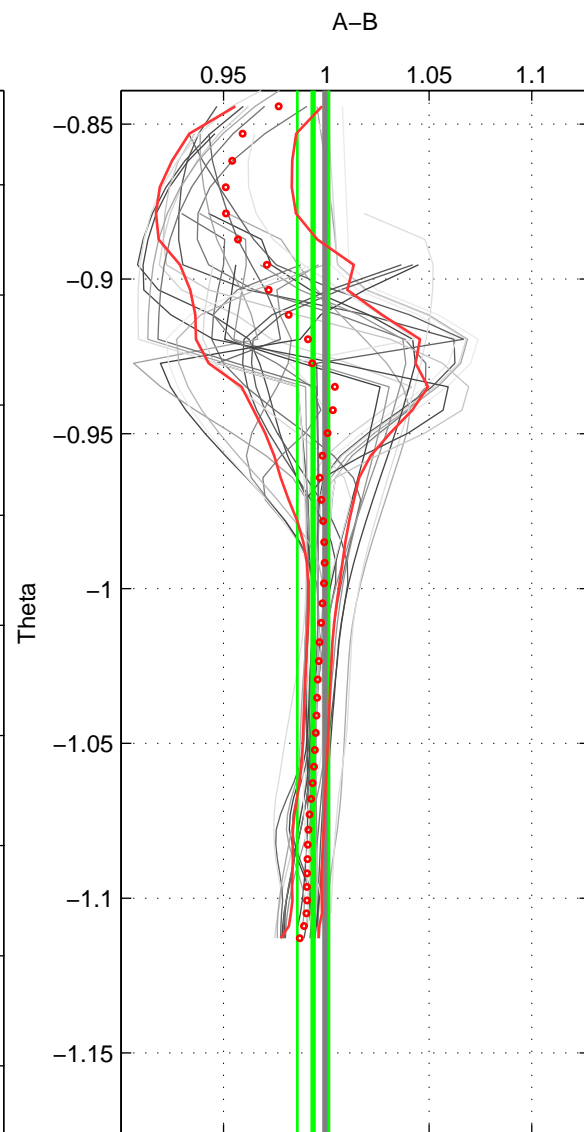

Cruise A (red). Date: Nov 1996 Cruisename: 95-58JH19961030

Cruise B (blue). Date: May 2002 Cruisename: 108-77DN20020420

\*\*\* "Favourite" values are means of spaces 1 2 3.

	Offset	O.StDev	Ratio	R.Stdev	Rating
SIGMA:	-2.675	1.769	0.991	0.006	4
THETA:	-1.940	2.334	0.994	0.008	4
DEPTH:	-0.293	1.421	0.999	0.005	4
FAV.:	-1.636	1.841	0.995	0.006	4

Profiles of A: 8  
 Profiles of B: 9  
 Diff profs : 32  
 WMoffset (A-B): -2.6746  
 WMoffset stdev: 1.7686  
 WMratio (A/B): 0.99117  
 WMratio stdev: 0.0057849

Quality (1-5): 4

Profiles of A: 8  
 Profiles of B: 9  
 Diff profs : 32  
 WMoffset (A-B): -1.9396  
 WMoffset stdev: 2.3343  
 WMratio (A/B): 0.9936  
 WMratio stdev: 0.0076683

Quality (1-5): 4

Profiles of A: 8  
 Profiles of B: 9  
 Diff profs : 32  
 WMoffset (A-B): -0.29294  
 WMoffset stdev: 1.4213  
 WMratio (A/B): 0.99903  
 WMratio stdev: 0.004669

Quality (1-5): 4