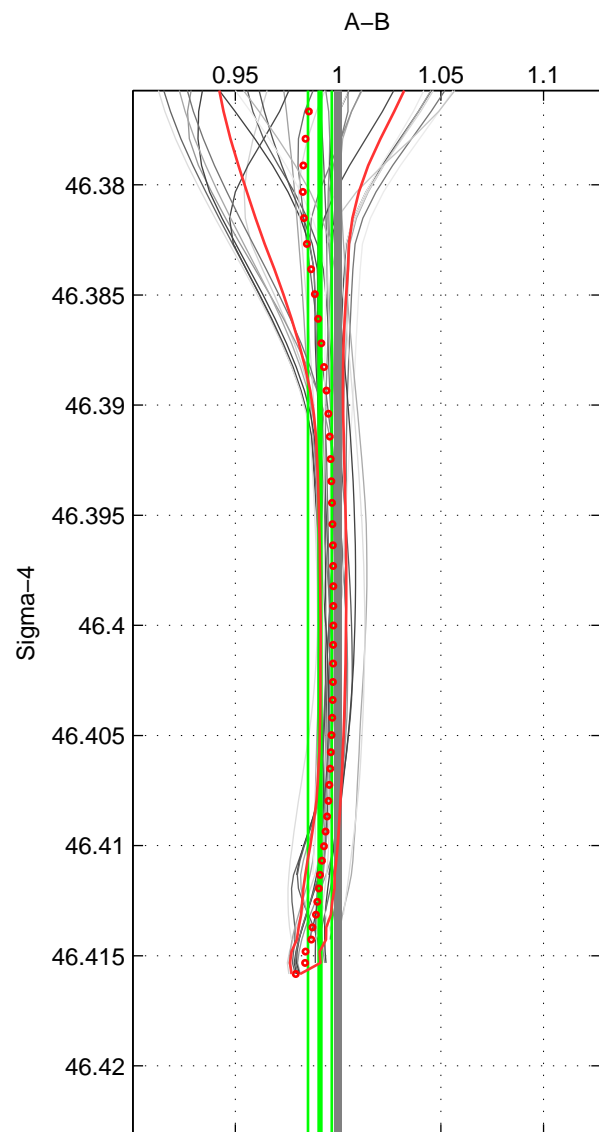

Cruise A (red). Date: Nov 1996 Cruisename: 95-58JH19961030

Cruise B (blue). Date: May 2002 Cruisename: 108-77DN20020420

\*\*\* "Favourite" values are means of spaces 1 2 3.

	Offset	O.StDev	Ratio	R.Stdev	Rating
SIGMA:	-2.675	1.769	0.991	0.006	4
THETA:	-1.940	2.334	0.994	0.008	4
DEPTH:	-0.293	1.421	0.999	0.005	4
FAV.:	-1.636	1.841	0.995	0.006	4

Profiles of A: 8  
 Profiles of B: 9  
 Diff profs : 32  
 WMoffset (A-B): -2.6746  
 WMoffset stdev: 1.7686  
 WMratio (A/B): 0.99117  
 WMratio stdev: 0.0057849

Quality (1-5): 4

Profiles of A: 8  
 Profiles of B: 9  
 Diff profs : 32  
 WMoffset (A-B): -1.9396  
 WMoffset stdev: 2.3343  
 WMratio (A/B): 0.9936  
 WMratio stdev: 0.0076683

Quality (1-5): 4

Profiles of A: 8  
 Profiles of B: 9  
 Diff profs : 32  
 WMoffset (A-B): -0.29294  
 WMoffset stdev: 1.4213  
 WMratio (A/B): 0.99903  
 WMratio stdev: 0.004669

Quality (1-5): 4