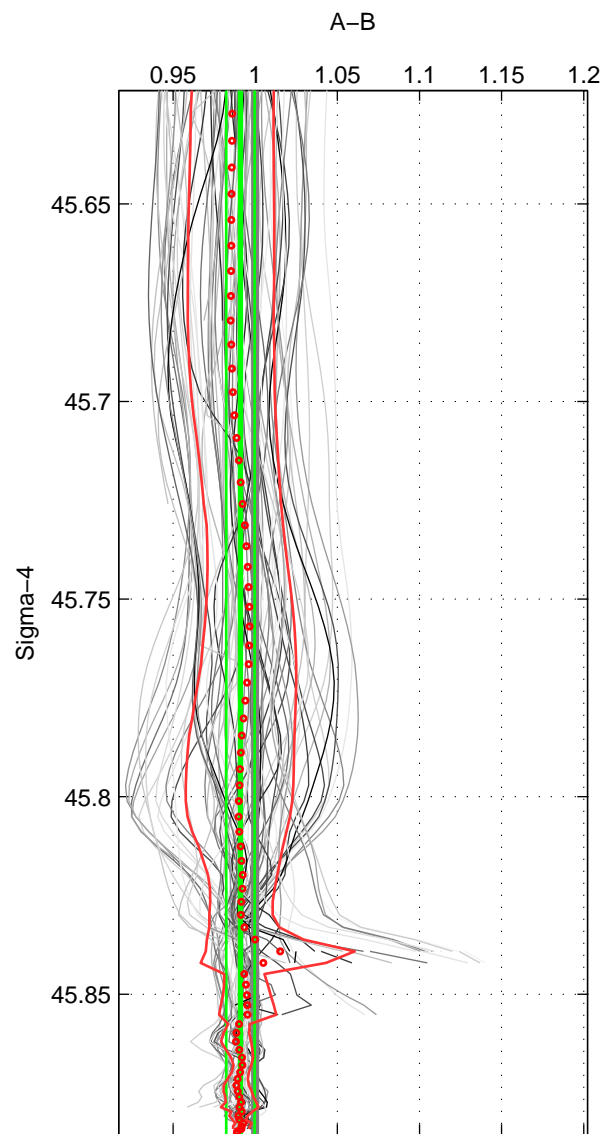

Cruise A (red). Date: Aug 1995 Cruisename: 351-316N19950715
 Cruise B (blue). Date: Sep 1995 Cruisename: 352-316N19950829

*** "Favourite" values are means of spaces 1 2 3.

| | Offset | O.StDev | Ratio | R.Stdev | Rating |
|--------|--------|---------|-------|---------|--------|
| SIGMA: | -1.388 | 1.442 | 0.991 | 0.009 | 5 |
| THETA: | -1.284 | 1.324 | 0.992 | 0.008 | 5 |
| DEPTH: | -1.313 | 1.742 | 0.992 | 0.011 | 5 |
| FAV.: | -1.328 | 1.503 | 0.991 | 0.009 | 5 |

Profiles of A: 32
 Profiles of B: 13
 Diff profs : 89
 WMoffset (A-B): -1.3878
 WMoffset stdev: 1.442
 WMratio (A/B): 0.99099
 WMratio stdev: 0.0086687

Quality (1-5): 5

Profiles of A: 32
 Profiles of B: 12
 Diff profs : 75
 WMoffset (A-B): -1.2838
 WMoffset stdev: 1.3237
 WMratio (A/B): 0.9917
 WMratio stdev: 0.007963

Quality (1-5): 5

Profiles of A: 32
 Profiles of B: 12
 Diff profs : 75
 WMoffset (A-B): -1.3134
 WMoffset stdev: 1.7423
 WMratio (A/B): 0.99173
 WMratio stdev: 0.010845

Quality (1-5): 5