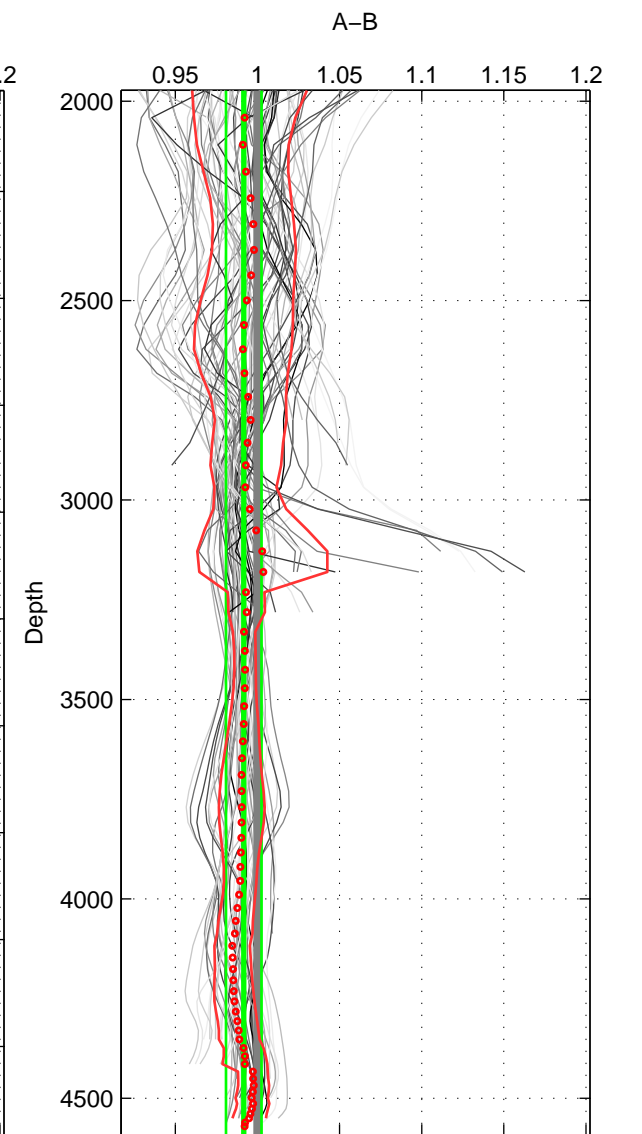

Cruise A (red). Date: Aug 1995 Cruisename: 351-316N19950715
 Cruise B (blue). Date: Sep 1995 Cruisename: 352-316N19950829

*** "Favourite" values are means of spaces 1 2 3.

| | Offset | O.StDev | Ratio | R.Stdev | Rating |
|--------|--------|---------|-------|---------|--------|
| SIGMA: | -1.388 | 1.442 | 0.991 | 0.009 | 5 |
| THETA: | -1.284 | 1.324 | 0.992 | 0.008 | 5 |
| DEPTH: | -1.313 | 1.742 | 0.992 | 0.011 | 5 |
| FAV.: | -1.328 | 1.503 | 0.991 | 0.009 | 5 |

Profiles of A: 32
 Profiles of B: 13
 Diff profs : 89
 WMoffset (A-B): -1.3878
 WMoffset stdev: 1.442
 WMratio (A/B): 0.99099
 WMratio stdev: 0.0086687

Quality (1-5): 5

Profiles of A: 32
 Profiles of B: 12
 Diff profs : 75
 WMoffset (A-B): -1.2838
 WMoffset stdev: 1.3237
 WMratio (A/B): 0.9917
 WMratio stdev: 0.007963

Quality (1-5): 5

Profiles of A: 32
 Profiles of B: 12
 Diff profs : 75
 WMoffset (A-B): -1.3134
 WMoffset stdev: 1.7423
 WMratio (A/B): 0.99173
 WMratio stdev: 0.010845

Quality (1-5): 5