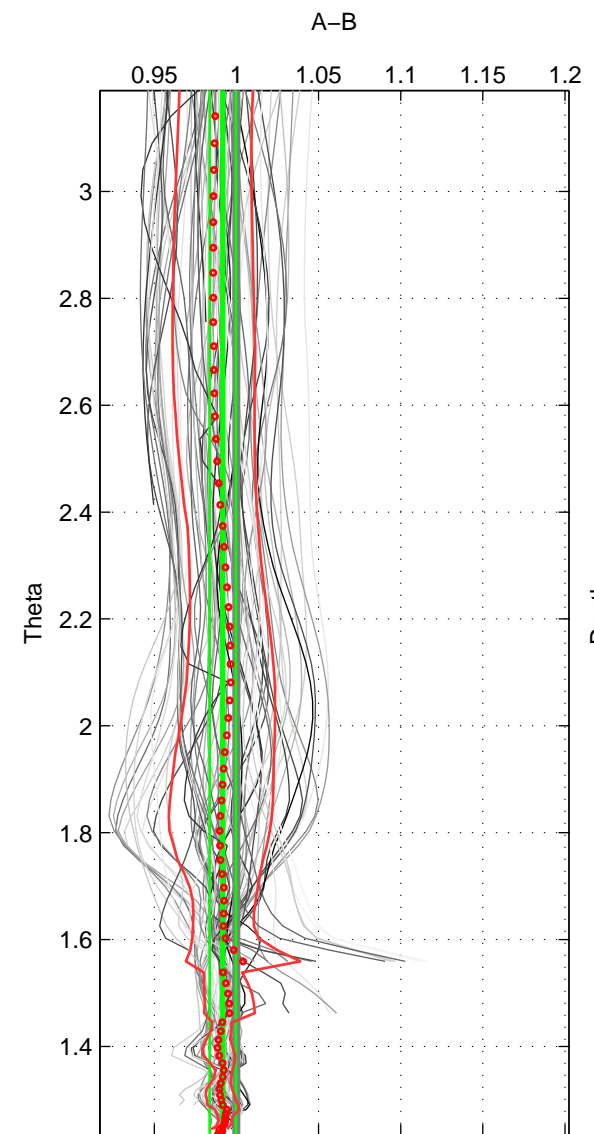

Cruise A (red). Date: Aug 1995 Cruisename: 351-316N19950715
 Cruise B (blue). Date: Sep 1995 Cruisename: 352-316N19950829

*** "Favourite" values are means of spaces 1 2 3.

| | Offset | O.StDev | Ratio | R.Stdev | Rating |
|--------|--------|---------|-------|---------|--------|
| SIGMA: | -1.388 | 1.442 | 0.991 | 0.009 | 5 |
| THETA: | -1.284 | 1.324 | 0.992 | 0.008 | 5 |
| DEPTH: | -1.313 | 1.742 | 0.992 | 0.011 | 5 |
| FAV.: | -1.328 | 1.503 | 0.991 | 0.009 | 5 |

Profiles of A: 32
 Profiles of B: 13
 Diff profs : 89
 WMoffset (A-B): -1.3878
 WMoffset stdev: 1.442
 WMratio (A/B): 0.99099
 WMratio stdev: 0.0086687

Quality (1-5): 5

Profiles of A: 32
 Profiles of B: 12
 Diff profs : 75
 WMoffset (A-B): -1.2838
 WMoffset stdev: 1.3237
 WMratio (A/B): 0.9917
 WMratio stdev: 0.007963

Quality (1-5): 5

Profiles of A: 32
 Profiles of B: 12
 Diff profs : 75
 WMoffset (A-B): -1.3134
 WMoffset stdev: 1.7423
 WMratio (A/B): 0.99173
 WMratio stdev: 0.010845

Quality (1-5): 5