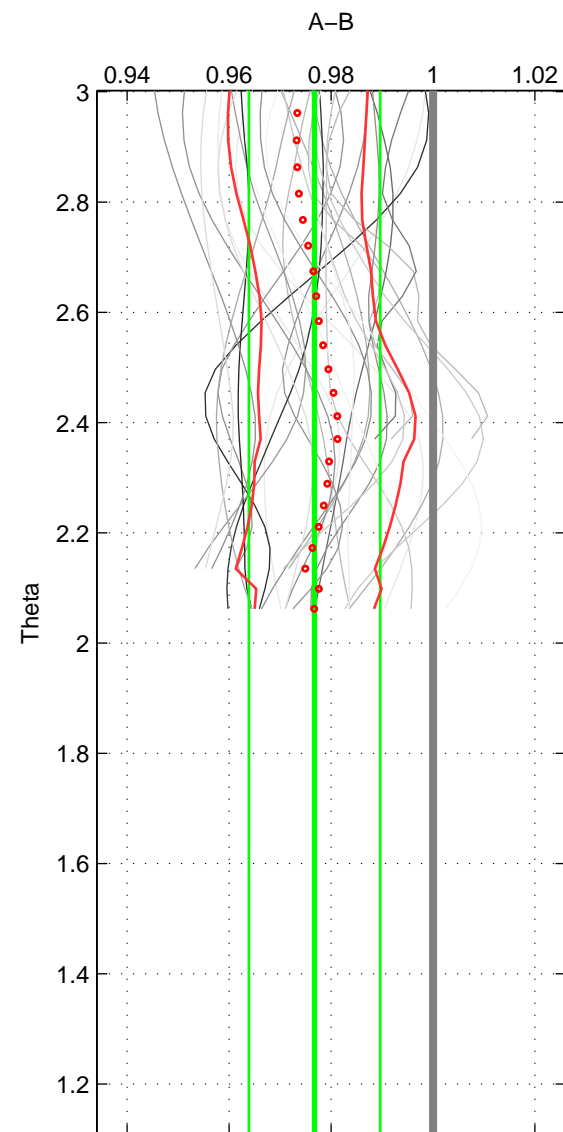

Cruise A (red). Date: Mar 1989 Cruisename: 507-32MW19890206

Cruise B (blue). Date: Apr 2005 Cruisename: 668-49UF20050419

\*\*\* "Favourite" values are means of spaces 1 2.

	Offset	O.StDev	Ratio	R.Stdev	Rating
SIGMA:	-2.377	1.245	0.978	0.012	4
THETA:	-2.483	1.374	0.977	0.013	4
DEPTH:	-2.124	0.405	0.980	0.003	3
FAV. :	-2.430	1.309	0.977	0.012	4

Profiles of A: 11  
 Profiles of B: 3  
 Diff profs : 29  
 WMoffset (A-B): -2.3766  
 WMoffset stdev: 1.245  
 WMratio (A/B): 0.97776  
 WMratio stdev: 0.011675

Quality (1-5): 4

Profiles of A: 11  
 Profiles of B: 3  
 Diff profs : 29  
 WMoffset (A-B): -2.483  
 WMoffset stdev: 1.3736  
 WMratio (A/B): 0.97676  
 WMratio stdev: 0.012871

Quality (1-5): 4

Profiles of A: 11  
 Profiles of B: 3  
 Diff profs : 29  
 WMoffset (A-B): -2.1241  
 WMoffset stdev: 0.4046  
 WMratio (A/B): 0.98038  
 WMratio stdev: 0.0028254

Quality (1-5): 3

Please note that statistics are bad.