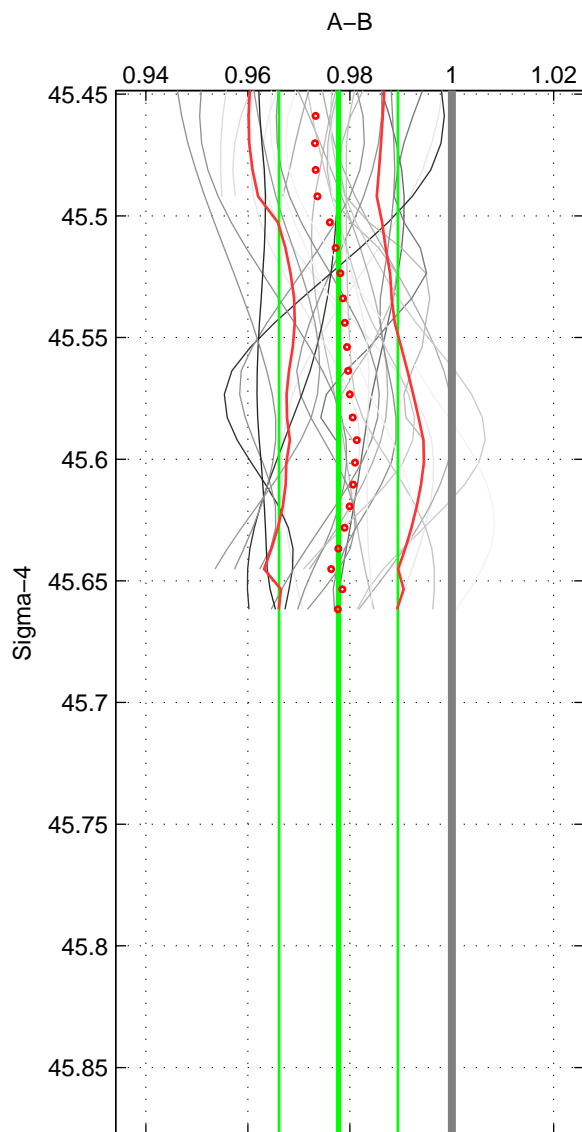

Cruise A (red). Date: Mar 1989 Cruisename: 507-32MW19890206

Cruise B (blue). Date: Apr 2005 Cruisename: 668-49UF20050419

\*\*\* "Favourite" values are means of spaces 1 2.

	Offset	O.StDev	Ratio	R.Stdev	Rating
SIGMA:	-2.377	1.245	0.978	0.012	4
THETA:	-2.483	1.374	0.977	0.013	4
DEPTH:	-2.124	0.405	0.980	0.003	3
FAV. :	-2.430	1.309	0.977	0.012	4

Profiles of A: 11  
 Profiles of B: 3  
 Diff profs : 29  
 WMoffset (A-B): -2.3766  
 WMoffset stdev: 1.245  
 WMratio (A/B): 0.97776  
 WMratio stdev: 0.011675

Quality (1-5): 4

Profiles of A: 11  
 Profiles of B: 3  
 Diff profs : 29  
 WMoffset (A-B): -2.483  
 WMoffset stdev: 1.3736  
 WMratio (A/B): 0.97676  
 WMratio stdev: 0.012871

Quality (1-5): 4

Profiles of A: 11  
 Profiles of B: 3  
 Diff profs : 29  
 WMoffset (A-B): -2.1241  
 WMoffset stdev: 0.4046  
 WMratio (A/B): 0.98038  
 WMratio stdev: 0.0028254

Quality (1-5): 3

Please note that statistics are bad.