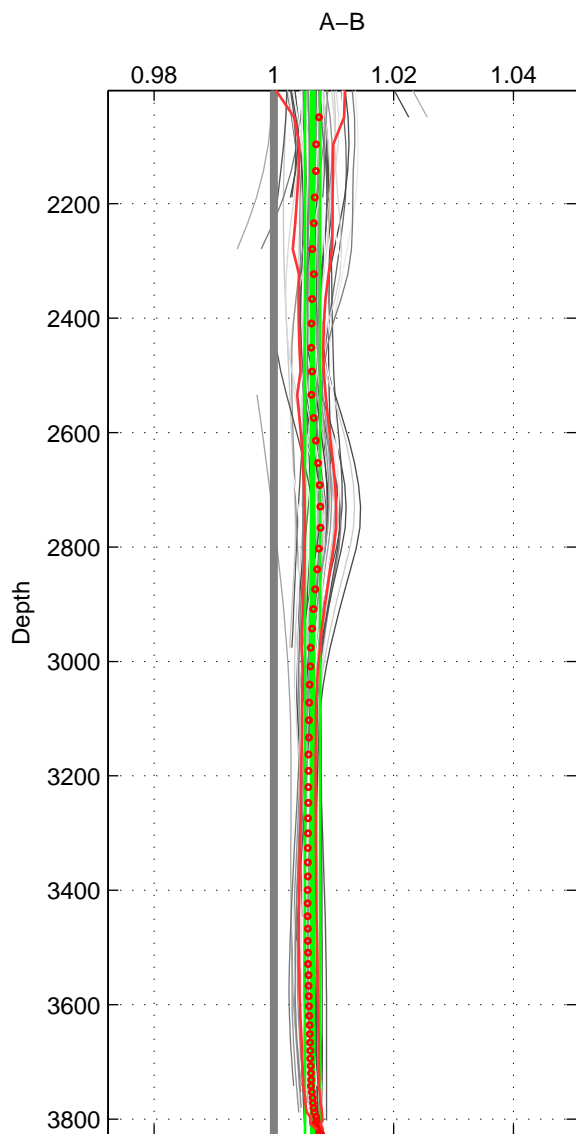

Cruise A (red). Date: Aug 2008 Cruisename: 46-18SN20080717

Cruise B (blue). Date: Sep 2005 Cruisename: 110-77DN20050819

*** "Favourite" values are means of spaces 1 2 3.

	Offset	O.StDev	Ratio	R.Stdev	Rating
SIGMA:	-1.665	0.619	0.994	0.002	5
THETA:	1.187	1.007	1.004	0.004	5
DEPTH:	1.842	0.358	1.006	0.001	5
FAV.:	0.455	0.661	1.002	0.002	5

Profiles of A: 25
 Profiles of B: 13
 Diff profs: 67
 WMoffset (A-B): -1.6649
 WMoffset stdev: 0.61908
 WMratio (A/B): 0.99425
 WMratio stdev: 0.0021248

Quality (1-5): 5

Profiles of A: 25
 Profiles of B: 13
 Diff profs: 75
 WMoffset (A-B): 1.187
 WMoffset stdev: 1.0073
 WMratio (A/B): 1.0041
 WMratio stdev: 0.0035239

Quality (1-5): 5

Profiles of A: 25
 Profiles of B: 13
 Diff profs: 75
 WMoffset (A-B): 1.8421
 WMoffset stdev: 0.3576
 WMratio (A/B): 1.0065
 WMratio stdev: 0.0012602

Quality (1-5): 5