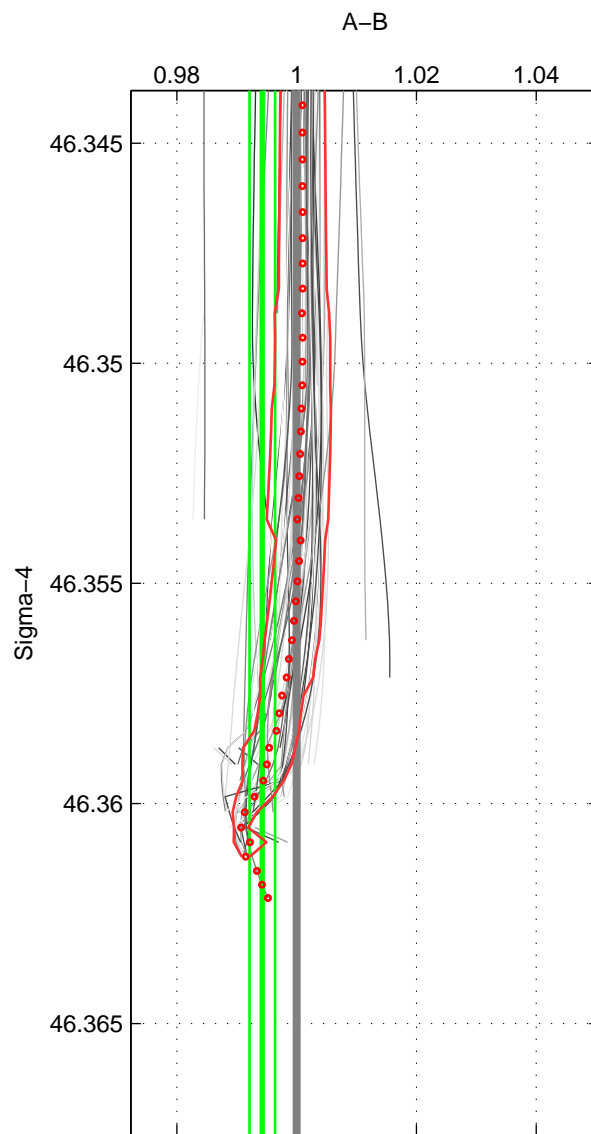

Cruise A (red). Date: Aug 2008 Cruisename: 46-18SN20080717

Cruise B (blue). Date: Sep 2005 Cruisename: 110-77DN20050819

*** "Favourite" values are means of spaces 1 2 3.

	Offset	O.StDev	Ratio	R.Stdev	Rating
SIGMA:	-1.665	0.619	0.994	0.002	5
THETA:	1.187	1.007	1.004	0.004	5
DEPTH:	1.842	0.358	1.006	0.001	5
FAV.:	0.455	0.661	1.002	0.002	5

Profiles of A: 25
 Profiles of B: 13
 Diff profs: 67
 WMoffset (A-B): -1.6649
 WMoffset stdev: 0.61908
 WMratio (A/B): 0.99425
 WMratio stdev: 0.0021248

Quality (1-5): 5

Profiles of A: 25
 Profiles of B: 13
 Diff profs: 75
 WMoffset (A-B): 1.187
 WMoffset stdev: 1.0073
 WMratio (A/B): 1.0041
 WMratio stdev: 0.0035239

Quality (1-5): 5

Profiles of A: 25
 Profiles of B: 13
 Diff profs: 75
 WMoffset (A-B): 1.8421
 WMoffset stdev: 0.3576
 WMratio (A/B): 1.0065
 WMratio stdev: 0.0012602

Quality (1-5): 5