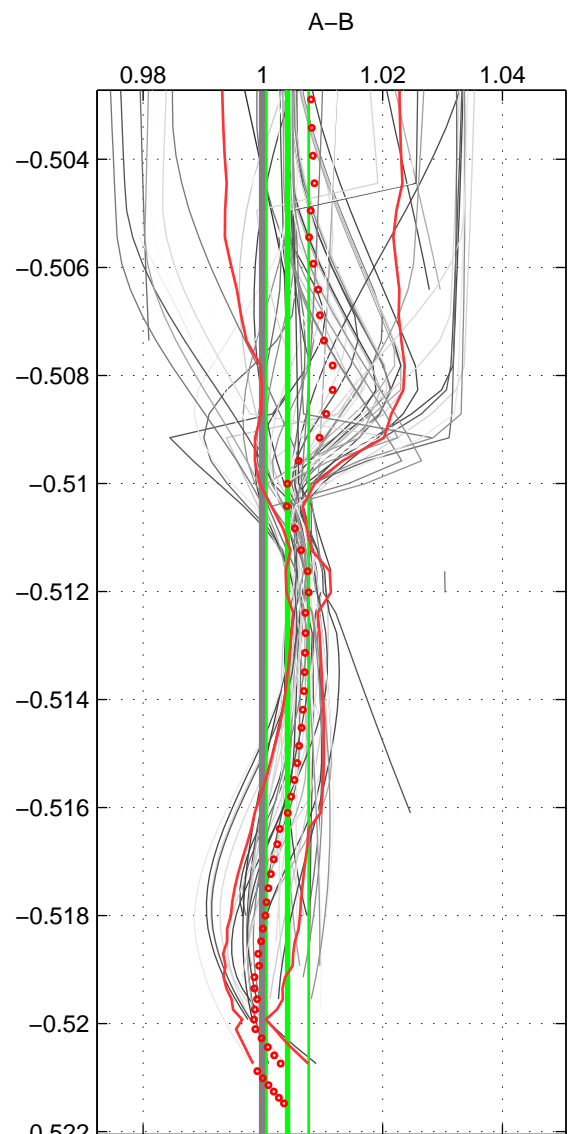

Cruise A (red). Date: Aug 2008 Cruisename: 46-18SN20080717

Cruise B (blue). Date: Sep 2005 Cruisename: 110-77DN20050819

*** "Favourite" values are means of spaces 1 2 3.

	Offset	O.StDev	Ratio	R.Stdev	Rating
SIGMA:	-1.665	0.619	0.994	0.002	5
THETA:	1.187	1.007	1.004	0.004	5
DEPTH:	1.842	0.358	1.006	0.001	5
FAV.:	0.455	0.661	1.002	0.002	5

Profiles of A: 25
 Profiles of B: 13
 Diff profs: 67
 WMoffset (A-B): -1.6649
 WMoffset stdev: 0.61908
 WMratio (A/B): 0.99425
 WMratio stdev: 0.0021248

Quality (1-5): 5

Profiles of A: 25
 Profiles of B: 13
 Diff profs: 75
 WMoffset (A-B): 1.187
 WMoffset stdev: 1.0073
 WMratio (A/B): 1.0041
 WMratio stdev: 0.0035239

Quality (1-5): 5

Profiles of A: 25
 Profiles of B: 13
 Diff profs: 75
 WMoffset (A-B): 1.8421
 WMoffset stdev: 0.3576
 WMratio (A/B): 1.0065
 WMratio stdev: 0.0012602

Quality (1-5): 5