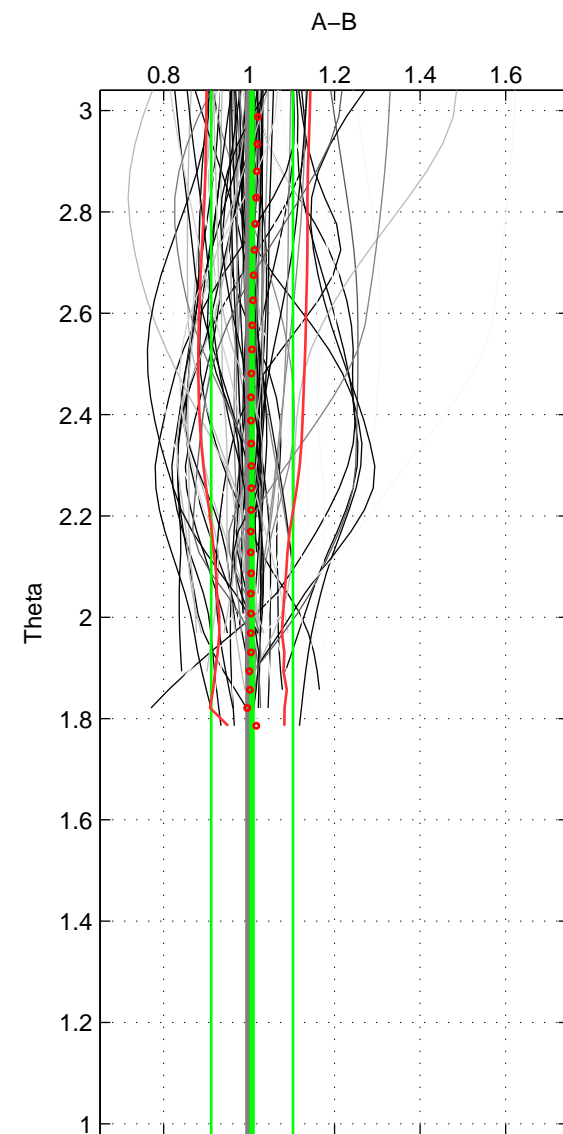

Cruise A (red). Date: Jul 2005 Cruisename: 669-49UF20050615

Cruise B (blue). Date: Feb 2008 Cruisename: 676-49UF20080117

*** "Favourite" values are means of spaces 1 2.

	Offset	O.StDev	Ratio	R.Stdev	Rating
SIGMA:	0.328	5.399	1.006	0.078	5
THETA:	0.351	6.085	1.007	0.096	5
DEPTH:	0.914	0.351	1.014	0.004	3
FAV.:	0.340	5.742	1.006	0.087	5

Profiles of A: 42
 Profiles of B: 51
 Diff profs : 93
 WMoffset (A-B): 0.32837
 WMoffset stdev: 5.3992
 WMratio (A/B): 1.0059
 WMratio stdev: 0.077906

Quality (1-5): 5

Profiles of A: 42
 Profiles of B: 51
 Diff profs : 93
 WMoffset (A-B): 0.35121
 WMoffset stdev: 6.0854
 WMratio (A/B): 1.007
 WMratio stdev: 0.095632

Quality (1-5): 5

Profiles of A: 42
 Profiles of B: 51
 Diff profs : 93
 WMoffset (A-B): 0.91359
 WMoffset stdev: 0.35138
 WMratio (A/B): 1.0142
 WMratio stdev: 0.0039853

Quality (1-5): 3

Please note that statistics are bad.