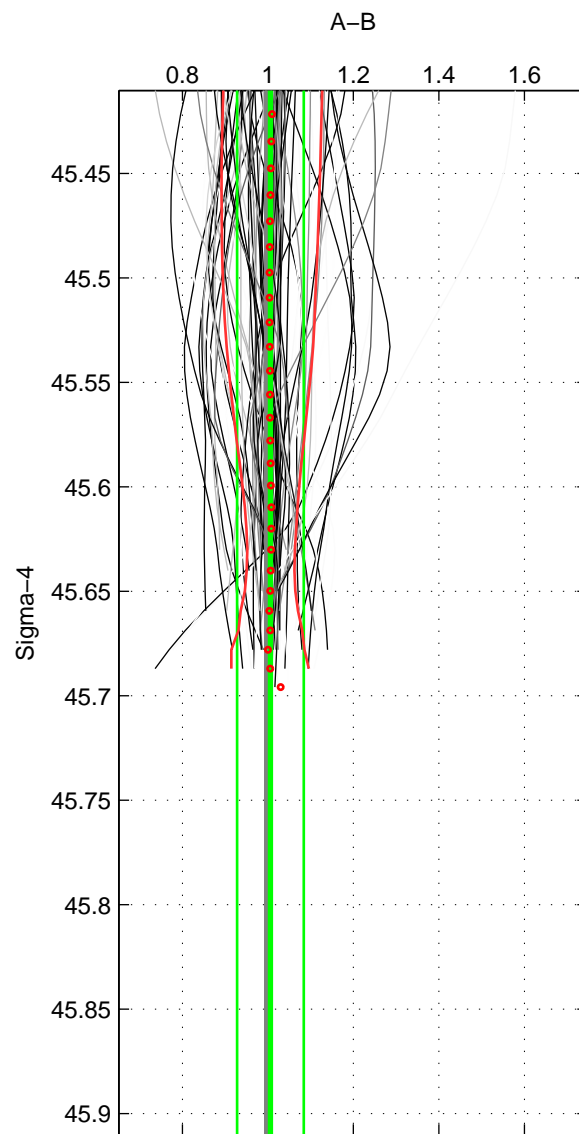

Cruise A (red). Date: Jul 2005 Cruisename: 669-49UF20050615

Cruise B (blue). Date: Feb 2008 Cruisename: 676-49UF20080117

*** "Favourite" values are means of spaces 1 2.

	Offset	O.StDev	Ratio	R.Stdev	Rating
SIGMA:	0.328	5.399	1.006	0.078	5
THETA:	0.351	6.085	1.007	0.096	5
DEPTH:	0.914	0.351	1.014	0.004	3
FAV.:	0.340	5.742	1.006	0.087	5

Profiles of A: 42
 Profiles of B: 51
 Diff profs : 93
 WMoffset (A-B): 0.32837
 WMoffset stdev: 5.3992
 WMratio (A/B): 1.0059
 WMratio stdev: 0.077906

Quality (1-5): 5

Profiles of A: 42
 Profiles of B: 51
 Diff profs : 93
 WMoffset (A-B): 0.35121
 WMoffset stdev: 6.0854
 WMratio (A/B): 1.007
 WMratio stdev: 0.095632

Quality (1-5): 5

Profiles of A: 42
 Profiles of B: 51
 Diff profs : 93
 WMoffset (A-B): 0.91359
 WMoffset stdev: 0.35138
 WMratio (A/B): 1.0142
 WMratio stdev: 0.0039853

Quality (1-5): 3

Please note that statistics are bad.