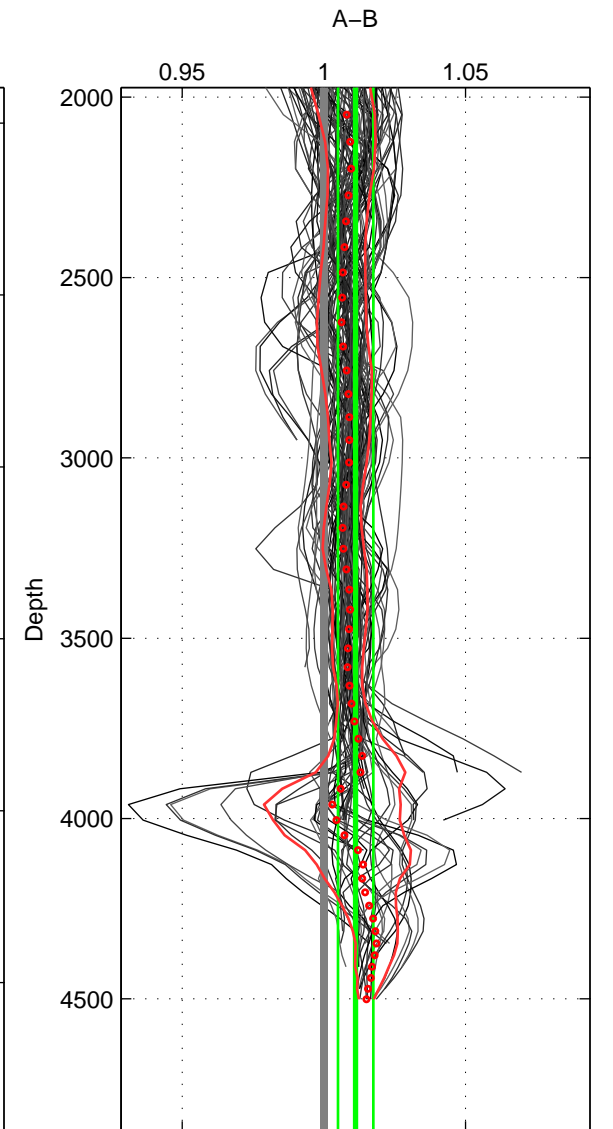

Cruise A (red). Date: Dec 2000 Cruisename: 131-06BE20001128

Cruise B (blue). Date: Sep 1995 Cruisename: 269-35LU19950909

*** "Favourite" values are means of spaces 1 2 3.

	Offset	O.StDev	Ratio	R.Stdev	Rating
SIGMA:	2.003	1.914	1.008	0.008	5
THETA:	2.116	1.713	1.009	0.007	5
DEPTH:	2.791	1.514	1.011	0.006	5
FAV.:	2.304	1.713	1.009	0.007	5

Profiles of A: 38
 Profiles of B: 31
 Diff profs: 98
 WMoffset (A-B): 2.0034
 WMoffset stdev: 1.9136
 WMratio (A/B): 1.008
 WMratio stdev: 0.0075925

Quality (1-5): 5

Profiles of A: 38
 Profiles of B: 31
 Diff profs: 98
 WMoffset (A-B): 2.1165
 WMoffset stdev: 1.7125
 WMratio (A/B): 1.0087
 WMratio stdev: 0.0071083

Quality (1-5): 5

Profiles of A: 38
 Profiles of B: 31
 Diff profs: 98
 WMoffset (A-B): 2.7914
 WMoffset stdev: 1.5141
 WMratio (A/B): 1.0112
 WMratio stdev: 0.0062525

Quality (1-5): 5