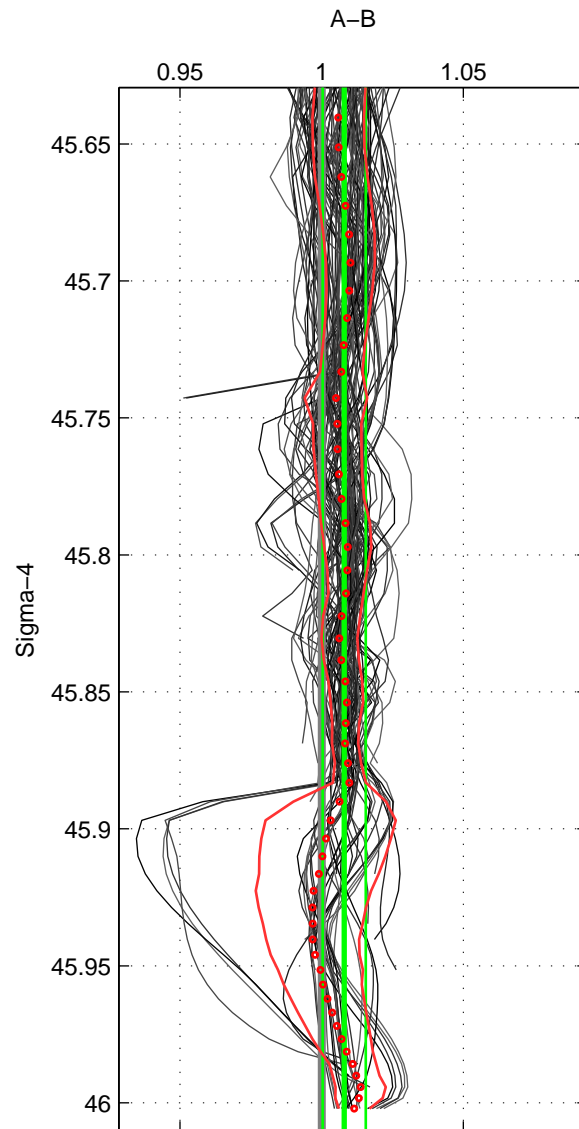

Cruise A (red). Date: Dec 2000 Cruisename: 131-06BE20001128

Cruise B (blue). Date: Sep 1995 Cruisename: 269-35LU19950909

*** "Favourite" values are means of spaces 1 2 3.

	Offset	O.StDev	Ratio	R.Stdev	Rating
SIGMA:	2.003	1.914	1.008	0.008	5
THETA:	2.116	1.713	1.009	0.007	5
DEPTH:	2.791	1.514	1.011	0.006	5
FAV.:	2.304	1.713	1.009	0.007	5

Profiles of A: 38
 Profiles of B: 31
 Diff profs: 98
 WMoffset (A-B): 2.0034
 WMoffset stdev: 1.9136
 WMratio (A/B): 1.008
 WMratio stdev: 0.0075925

Quality (1-5): 5

Profiles of A: 38
 Profiles of B: 31
 Diff profs: 98
 WMoffset (A-B): 2.1165
 WMoffset stdev: 1.7125
 WMratio (A/B): 1.0087
 WMratio stdev: 0.0071083

Quality (1-5): 5

Profiles of A: 38
 Profiles of B: 31
 Diff profs: 98
 WMoffset (A-B): 2.7914
 WMoffset stdev: 1.5141
 WMratio (A/B): 1.0112
 WMratio stdev: 0.0062525

Quality (1-5): 5