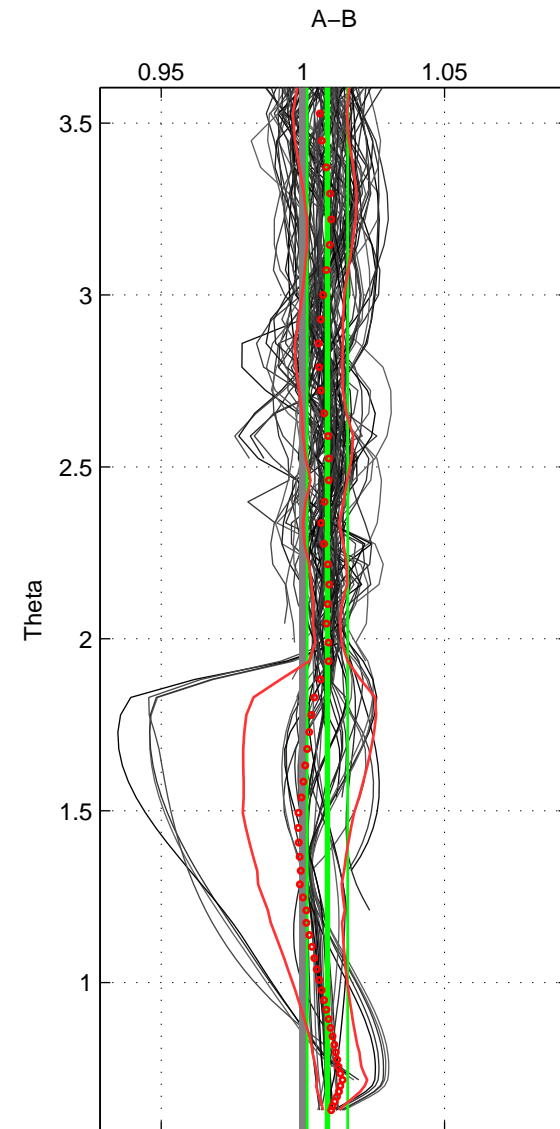

Cruise A (red). Date: Dec 2000 Cruisename: 131-06BE20001128

Cruise B (blue). Date: Sep 1995 Cruisename: 269-35LU19950909

*** "Favourite" values are means of spaces 1 2 3.

	Offset	O.StDev	Ratio	R.Stdev	Rating
SIGMA:	2.003	1.914	1.008	0.008	5
THETA:	2.116	1.713	1.009	0.007	5
DEPTH:	2.791	1.514	1.011	0.006	5
FAV.:	2.304	1.713	1.009	0.007	5

Profiles of A: 38
 Profiles of B: 31
 Diff profs: 98
 WMoffset (A-B): 2.0034
 WMoffset stdev: 1.9136
 WMratio (A/B): 1.008
 WMratio stdev: 0.0075925

Quality (1-5): 5

Profiles of A: 38
 Profiles of B: 31
 Diff profs: 98
 WMoffset (A-B): 2.1165
 WMoffset stdev: 1.7125
 WMratio (A/B): 1.0087
 WMratio stdev: 0.0071083

Quality (1-5): 5

Profiles of A: 38
 Profiles of B: 31
 Diff profs: 98
 WMoffset (A-B): 2.7914
 WMoffset stdev: 1.5141
 WMratio (A/B): 1.0112
 WMratio stdev: 0.0062525

Quality (1-5): 5