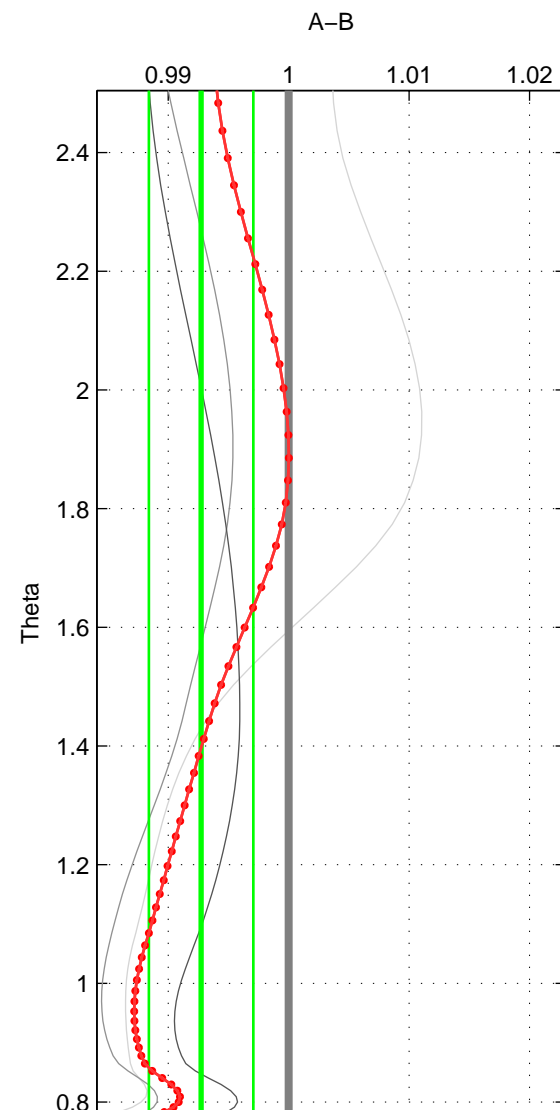

Cruise A (red). Date: Oct 2000 Cruisename: 345-09FA20000926

Cruise B (blue). Date: Aug 1989 Cruisename: 364-35MF19890730

\*\*\* "Favourite" values are means of spaces 1 2 3.

	Offset	O.StDev	Ratio	R.Stdev	Rating
SIGMA:	-0.179	0.045	0.999	0.000	2
THETA:	-1.308	0.855	0.993	0.004	2
DEPTH:	0.656	0.000	1.005	0.000	2
FAV. :	-0.277	0.300	0.999	0.002	2

Please note that statistics are bad.

Profiles of A: 12  
 Profiles of B: 1  
 Diff profs : 3  
 WMoffset (A-B): -0.1787  
 WMoffset stdev: 0.045499  
 WMratio (A/B): 0.99866  
 WMratio stdev: 0.00033146

Quality (1-5): 2

Please note that statistics are bad.

Profiles of A: 12  
 Profiles of B: 1  
 Diff profs : 3  
 WMoffset (A-B): -1.3083  
 WMoffset stdev: 0.85536  
 WMratio (A/B): 0.99274  
 WMratio stdev: 0.0043391

Quality (1-5): 2

Please note that statistics are bad.

Profiles of A: 12  
 Profiles of B: 1  
 Diff profs : 3  
 WMoffset (A-B): 0.65611  
 WMoffset stdev: 0  
 WMratio (A/B): 1.0049  
 WMratio stdev: 0