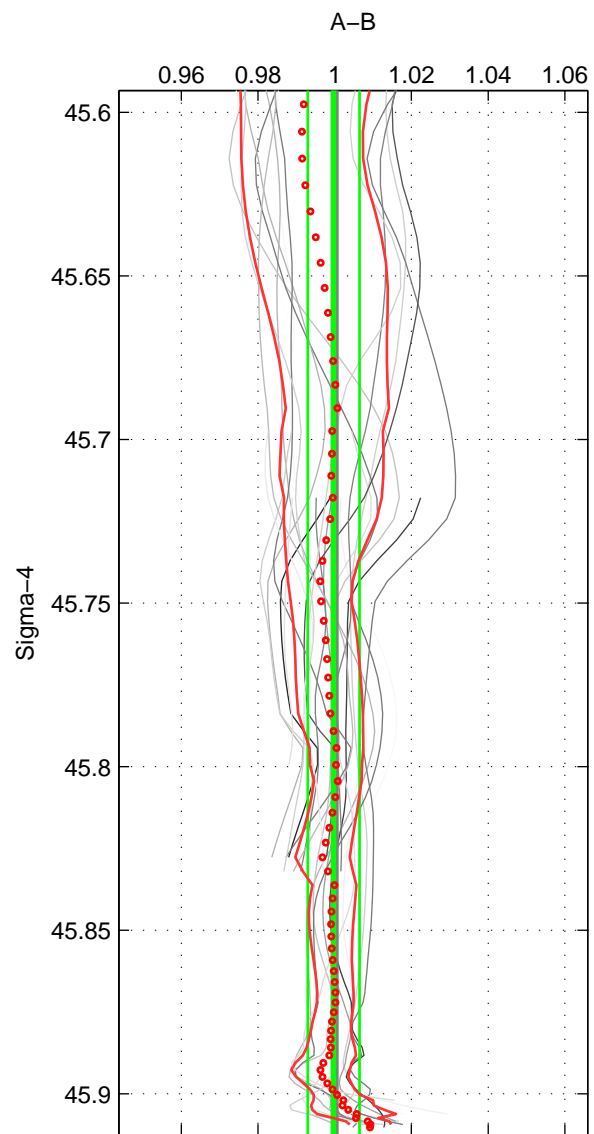

Cruise A (red). Date: Oct 2003 Cruisename: 233-316N20030922  
 Cruise B (blue). Date: May 2005 Cruisename: 306-74AB20050501

\*\*\* "Favourite" values are means of spaces 1 2 3.

	Offset	O.StDev	Ratio	R.Stdev	Rating
SIGMA:	-0.072	1.804	1.000	0.007	5
THETA:	-0.788	2.165	0.997	0.008	5
DEPTH:	0.832	1.865	1.003	0.007	5
FAV.:	-0.009	1.945	1.000	0.007	5

Profiles of A: 6  
 Profiles of B: 5  
 Diff profs : 23  
 WMoffset (A-B): -0.071876  
 WMoffset stdev: 1.8045  
 WMratio (A/B): 0.99972  
 WMratio stdev: 0.0067578

Quality (1-5): 5

Profiles of A: 6  
 Profiles of B: 5  
 Diff profs : 23  
 WMoffset (A-B): -0.78815  
 WMoffset stdev: 2.1647  
 WMratio (A/B): 0.99704  
 WMratio stdev: 0.0081576

Quality (1-5): 5

Profiles of A: 6  
 Profiles of B: 5  
 Diff profs : 23  
 WMoffset (A-B): 0.83188  
 WMoffset stdev: 1.8651  
 WMratio (A/B): 1.003  
 WMratio stdev: 0.0070526

Quality (1-5): 5