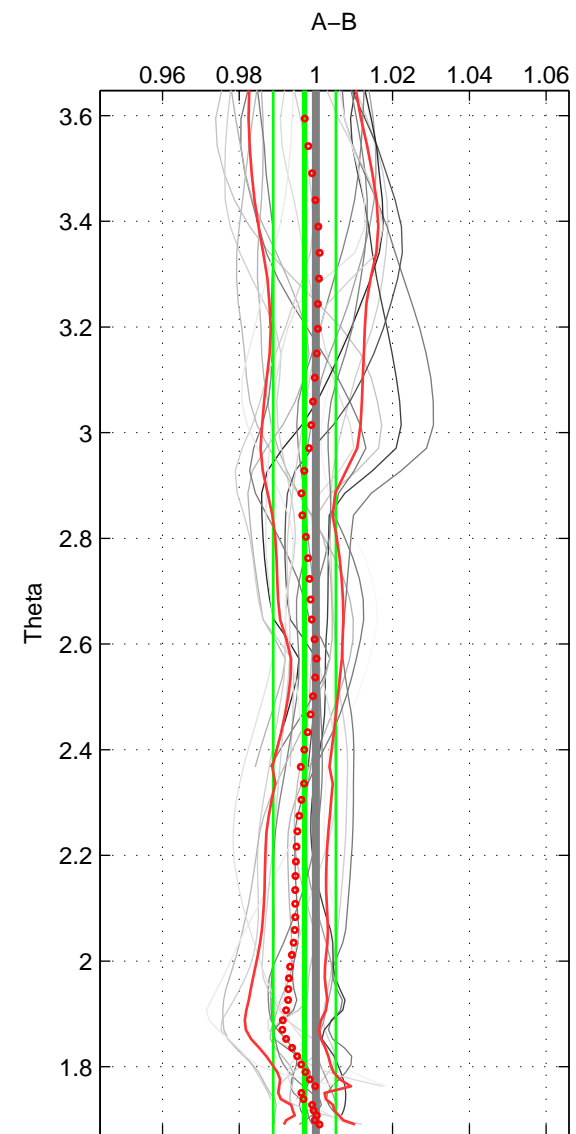

Cruise A (red). Date: Oct 2003 Cruisename: 233-316N20030922  
 Cruise B (blue). Date: May 2005 Cruisename: 306-74AB20050501

\*\*\* "Favourite" values are means of spaces 1 2 3.

	Offset	O.StDev	Ratio	R.Stdev	Rating
SIGMA:	-0.072	1.804	1.000	0.007	5
THETA:	-0.788	2.165	0.997	0.008	5
DEPTH:	0.832	1.865	1.003	0.007	5
FAV.:	-0.009	1.945	1.000	0.007	5

Profiles of A: 6  
 Profiles of B: 5  
 Diff profs : 23  
 WMoffset (A-B): -0.071876  
 WMoffset stdev: 1.8045  
 WMratio (A/B): 0.99972  
 WMratio stdev: 0.0067578

Quality (1-5): 5

Profiles of A: 6  
 Profiles of B: 5  
 Diff profs : 23  
 WMoffset (A-B): -0.78815  
 WMoffset stdev: 2.1647  
 WMratio (A/B): 0.99704  
 WMratio stdev: 0.0081576

Quality (1-5): 5

Profiles of A: 6  
 Profiles of B: 5  
 Diff profs : 23  
 WMoffset (A-B): 0.83188  
 WMoffset stdev: 1.8651  
 WMratio (A/B): 1.003  
 WMratio stdev: 0.0070526

Quality (1-5): 5