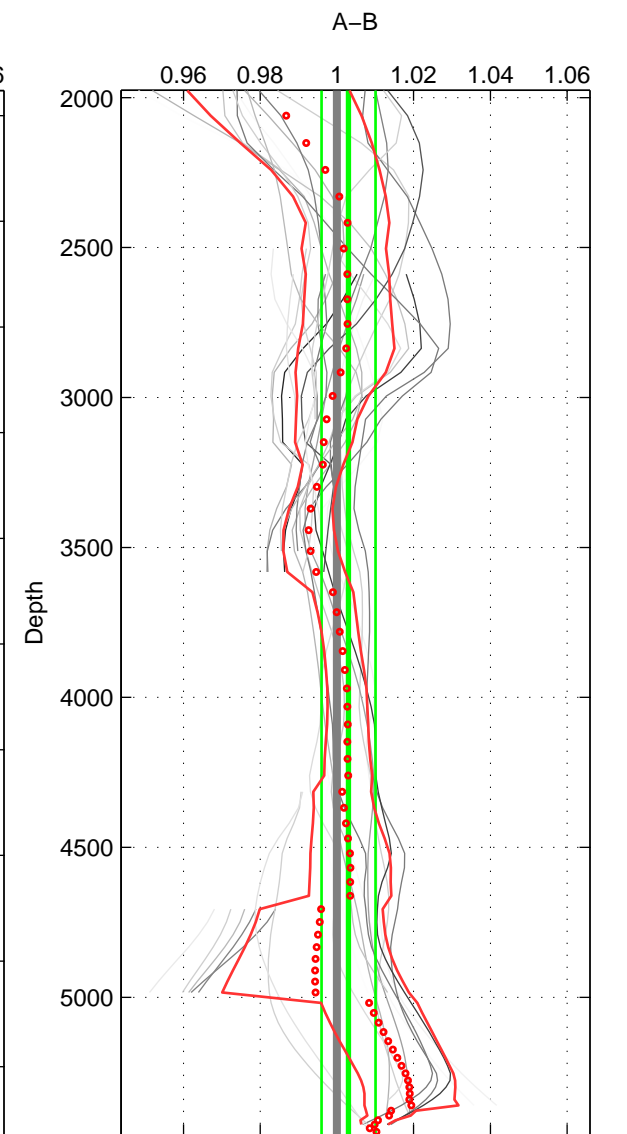

Cruise A (red). Date: Oct 2003 Cruisename: 233-316N20030922  
 Cruise B (blue). Date: May 2005 Cruisename: 306-74AB20050501

\*\*\* "Favourite" values are means of spaces 1 2 3.

	Offset	O.StDev	Ratio	R.Stdev	Rating
SIGMA:	-0.072	1.804	1.000	0.007	5
THETA:	-0.788	2.165	0.997	0.008	5
DEPTH:	0.832	1.865	1.003	0.007	5
FAV.:	-0.009	1.945	1.000	0.007	5

Profiles of A: 6  
 Profiles of B: 5  
 Diff profs : 23  
 WMoffset (A-B): -0.071876  
 WMoffset stdev: 1.8045  
 WMratio (A/B): 0.99972  
 WMratio stdev: 0.0067578

Quality (1-5): 5

Profiles of A: 6  
 Profiles of B: 5  
 Diff profs : 23  
 WMoffset (A-B): -0.78815  
 WMoffset stdev: 2.1647  
 WMratio (A/B): 0.99704  
 WMratio stdev: 0.0081576

Quality (1-5): 5

Profiles of A: 6  
 Profiles of B: 5  
 Diff profs : 23  
 WMoffset (A-B): 0.83188  
 WMoffset stdev: 1.8651  
 WMratio (A/B): 1.003  
 WMratio stdev: 0.0070526

Quality (1-5): 5