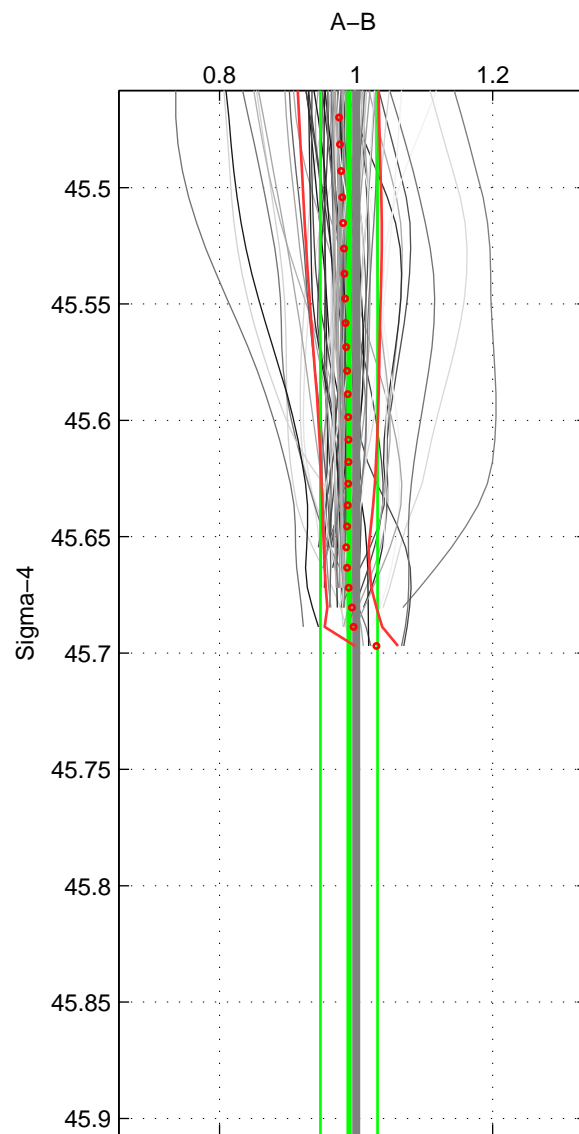

Cruise A (red). Date: Jun 2005 Cruisename: 605-49NZ20050525

Cruise B (blue). Date: Jul 2005 Cruisename: 669-49UF20050615

\*\*\* "Favourite" values are those of space 2.

	Offset	O.StDev	Ratio	R.Stdev	Rating
SIGMA:	-1.359	3.641	0.990	0.042	4
THETA:	-1.443	4.541	0.990	0.059	5
DEPTH:	-1.426	0.399	0.986	0.004	3
FAV.:	-1.443	4.541	0.990	0.059	5

Profiles of A: 63  
 Profiles of B: 14  
 Diff profs : 95  
 WMoffset (A-B): -1.3591  
 WMoffset stdev: 3.6409  
 WMratio (A/B): 0.98957  
 WMratio stdev: 0.041946

Quality (1-5): 4

Profiles of A: 63  
 Profiles of B: 14  
 Diff profs : 95  
 WMoffset (A-B): -1.443  
 WMoffset stdev: 4.5407  
 WMratio (A/B): 0.98968  
 WMratio stdev: 0.058537

Quality (1-5): 5

Profiles of A: 63  
 Profiles of B: 14  
 Diff profs : 95  
 WMoffset (A-B): -1.426  
 WMoffset stdev: 0.39927  
 WMratio (A/B): 0.98645  
 WMratio stdev: 0.0036246

Quality (1-5): 3

Please note that statistics are bad.