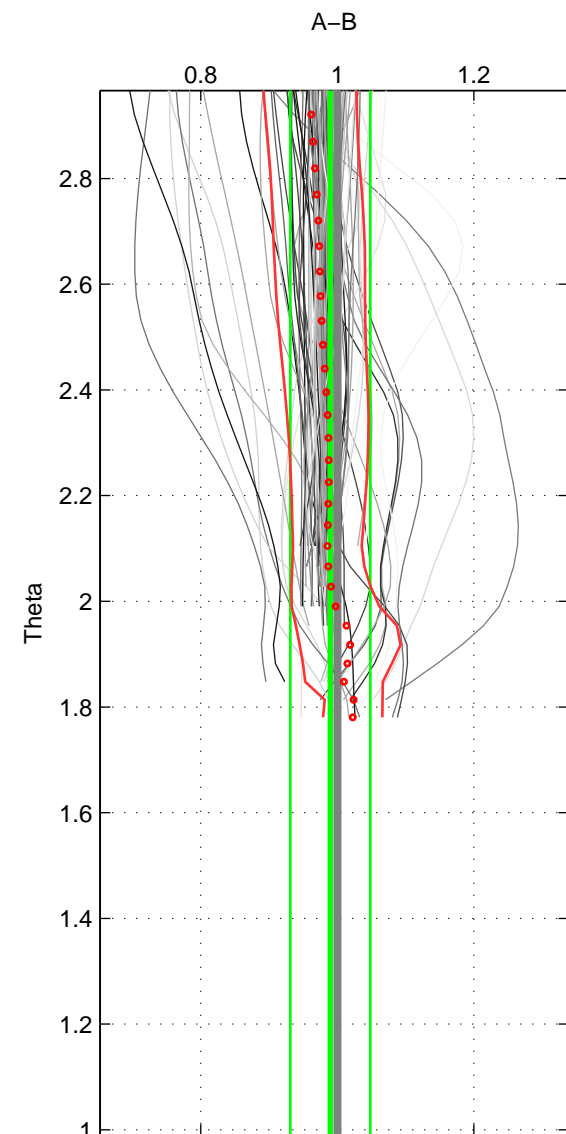

Cruise A (red). Date: Jun 2005 Cruisename: 605-49NZ20050525

Cruise B (blue). Date: Jul 2005 Cruisename: 669-49UF20050615

\*\*\* "Favourite" values are those of space 2.

	Offset	O.StDev	Ratio	R.Stdev	Rating
SIGMA:	-1.359	3.641	0.990	0.042	4
THETA:	-1.443	4.541	0.990	0.059	5
DEPTH:	-1.426	0.399	0.986	0.004	3
FAV.:	-1.443	4.541	0.990	0.059	5

Profiles of A: 63  
 Profiles of B: 14  
 Diff profs : 95  
 WMoffset (A-B): -1.3591  
 WMoffset stdev: 3.6409  
 WMratio (A/B): 0.98957  
 WMratio stdev: 0.041946

Quality (1-5): 4

Profiles of A: 63  
 Profiles of B: 14  
 Diff profs : 95  
 WMoffset (A-B): -1.443  
 WMoffset stdev: 4.5407  
 WMratio (A/B): 0.98968  
 WMratio stdev: 0.058537

Quality (1-5): 5

Profiles of A: 63  
 Profiles of B: 14  
 Diff profs : 95  
 WMoffset (A-B): -1.426  
 WMoffset stdev: 0.39927  
 WMratio (A/B): 0.98645  
 WMratio stdev: 0.0036246

Quality (1-5): 3

Please note that statistics are bad.