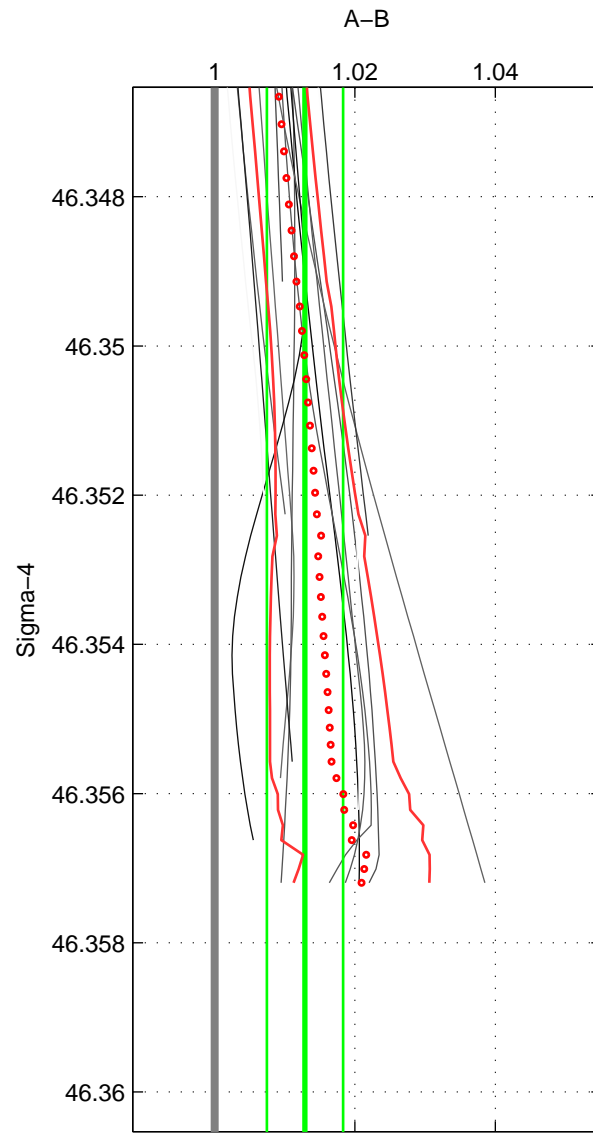

Cruise A (red). Date: Jul 2003 Cruisename: 50-320620030705

Cruise B (blue). Date: Aug 2004 Cruisename: 56-32H120040718

*** "Favourite" values are means of spaces 1 2.

	Offset	O.StDev	Ratio	R.Stdev	Rating
SIGMA:	3.679	1.550	1.013	0.005	3
THETA:	5.527	3.210	1.020	0.011	3
DEPTH:	5.665	1.509	1.020	0.005	2
FAV.:	4.603	2.380	1.016	0.008	3

Profiles of A: 25
 Profiles of B: 1
 Diff profs: 14
 WMoffset (A-B): 3.6788
 WMoffset stdev: 1.5504
 WMratio (A/B): 1.0129
 WMratio stdev: 0.0054248

Quality (1-5): 3

Profiles of A: 25
 Profiles of B: 1
 Diff profs: 14
 WMoffset (A-B): 5.5271
 WMoffset stdev: 3.2099
 WMratio (A/B): 1.0196
 WMratio stdev: 0.011407

Quality (1-5): 3

Profiles of A: 25
 Profiles of B: 1
 Diff profs: 14
 WMoffset (A-B): 5.6647
 WMoffset stdev: 1.5091
 WMratio (A/B): 1.02
 WMratio stdev: 0.0054584

Quality (1-5): 2

Please note that statistics are bad.