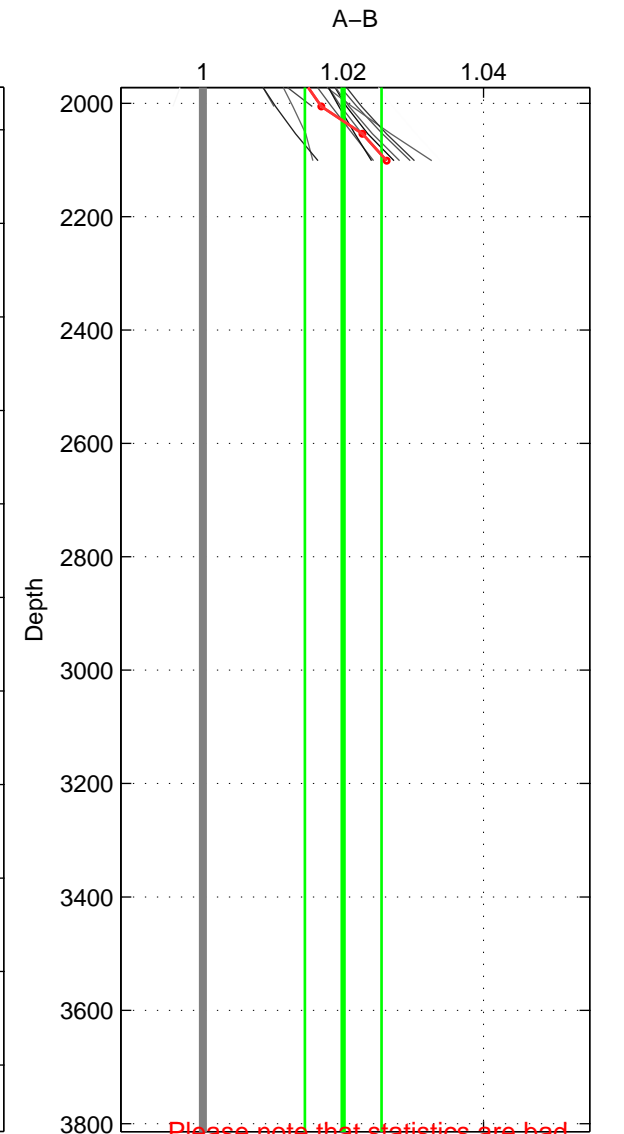

Cruise A (red). Date: Jul 2003 Cruisename: 50-320620030705

Cruise B (blue). Date: Aug 2004 Cruisename: 56-32H120040718

*** "Favourite" values are means of spaces 1 2.

	Offset	O.StDev	Ratio	R.Stdev	Rating
SIGMA:	3.679	1.550	1.013	0.005	3
THETA:	5.527	3.210	1.020	0.011	3
DEPTH:	5.665	1.509	1.020	0.005	2
FAV.:	4.603	2.380	1.016	0.008	3

Profiles of A: 25
 Profiles of B: 1
 Diff profs: 14
 WMoffset (A-B): 3.6788
 WMoffset stdev: 1.5504
 WMratio (A/B): 1.0129
 WMratio stdev: 0.0054248

Quality (1-5): 3

Profiles of A: 25
 Profiles of B: 1
 Diff profs: 14
 WMoffset (A-B): 5.5271
 WMoffset stdev: 3.2099
 WMratio (A/B): 1.0196
 WMratio stdev: 0.011407

Quality (1-5): 3

Profiles of A: 25
 Profiles of B: 1
 Diff profs: 14
 WMoffset (A-B): 5.6647
 WMoffset stdev: 1.5091
 WMratio (A/B): 1.02
 WMratio stdev: 0.0054584

Quality (1-5): 2

Please note that statistics are bad.