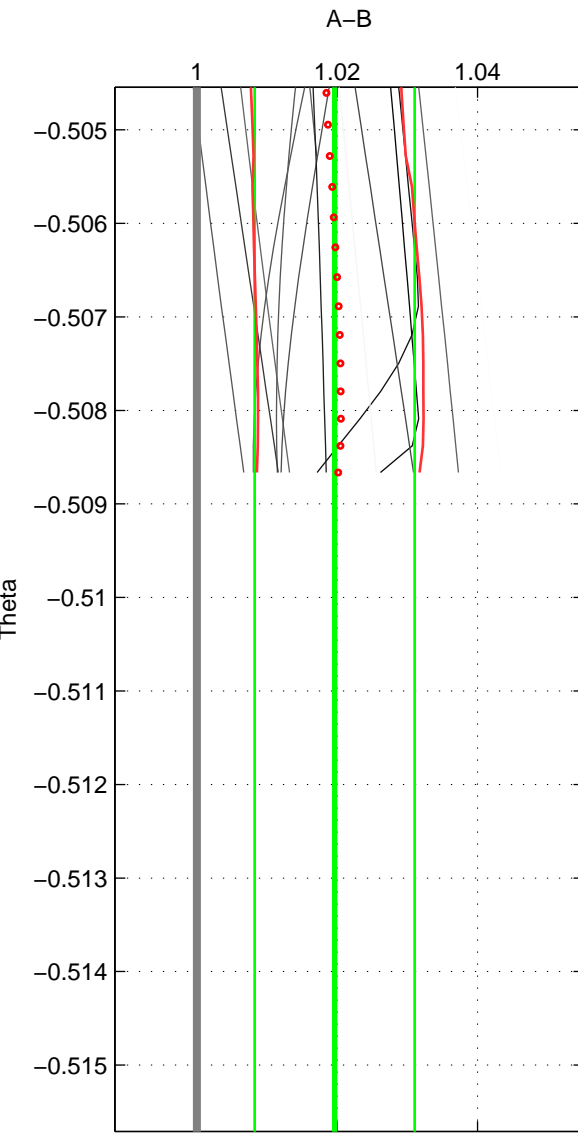

Cruise A (red). Date: Jul 2003 Cruisename: 50-320620030705

Cruise B (blue). Date: Aug 2004 Cruisename: 56-32H120040718

*** "Favourite" values are means of spaces 1 2.

	Offset	O.StDev	Ratio	R.Stdev	Rating
SIGMA:	3.679	1.550	1.013	0.005	3
THETA:	5.527	3.210	1.020	0.011	3
DEPTH:	5.665	1.509	1.020	0.005	2
FAV.:	4.603	2.380	1.016	0.008	3

Profiles of A: 25
 Profiles of B: 1
 Diff profs: 14
 WMoffset (A-B): 3.6788
 WMoffset stdev: 1.5504
 WMratio (A/B): 1.0129
 WMratio stdev: 0.0054248

Quality (1-5): 3

Profiles of A: 25
 Profiles of B: 1
 Diff profs: 14
 WMoffset (A-B): 5.5271
 WMoffset stdev: 3.2099
 WMratio (A/B): 1.0196
 WMratio stdev: 0.011407

Quality (1-5): 3

Profiles of A: 25
 Profiles of B: 1
 Diff profs: 14
 WMoffset (A-B): 5.6647
 WMoffset stdev: 1.5091
 WMratio (A/B): 1.02
 WMratio stdev: 0.0054584

Quality (1-5): 2

Please note that statistics are bad.