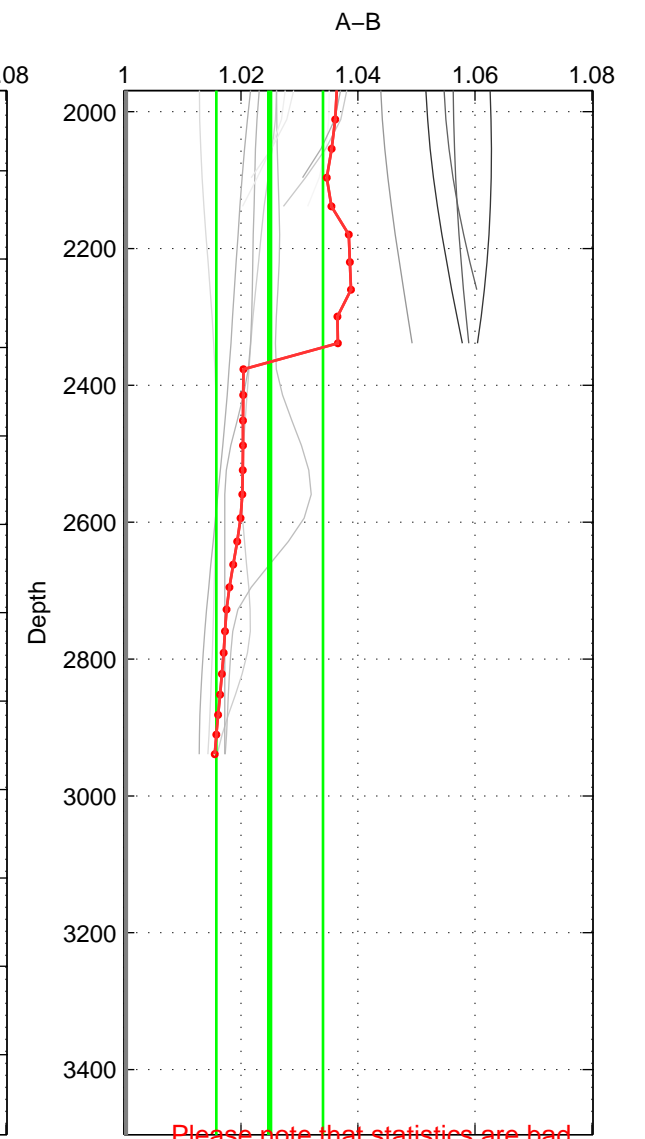

Cruise A (red). Date: Nov 1991 Cruisename: 84-58JH19911105

Cruise B (blue). Date: Nov 1996 Cruisename: 95-58JH19961030

*** "Favourite" values are means of spaces 1 2.

	Offset	O.StDev	Ratio	R.Stdev	Rating
SIGMA:	9.021	3.088	1.030	0.010	4
THETA:	10.472	3.105	1.035	0.011	4
DEPTH:	7.474	2.653	1.025	0.009	3
FAV.:	9.746	3.097	1.033	0.011	4

Profiles of A: 3
 Profiles of B: 21
 Diff profs : 16
 WMoffset (A-B): 9.0208
 WMoffset stdev: 3.0883
 WMratio (A/B): 1.03
 WMratio stdev: 0.010499

Quality (1-5): 4

Profiles of A: 3
 Profiles of B: 21
 Diff profs : 16
 WMoffset (A-B): 10.4717
 WMoffset stdev: 3.1053
 WMratio (A/B): 1.035
 WMratio stdev: 0.010597

Quality (1-5): 4

Profiles of A: 3
 Profiles of B: 20
 Diff profs : 15
 WMoffset (A-B): 7.4739
 WMoffset stdev: 2.6528
 WMratio (A/B): 1.0249
 WMratio stdev: 0.0091091

Quality (1-5): 3

Please note that statistics are bad.