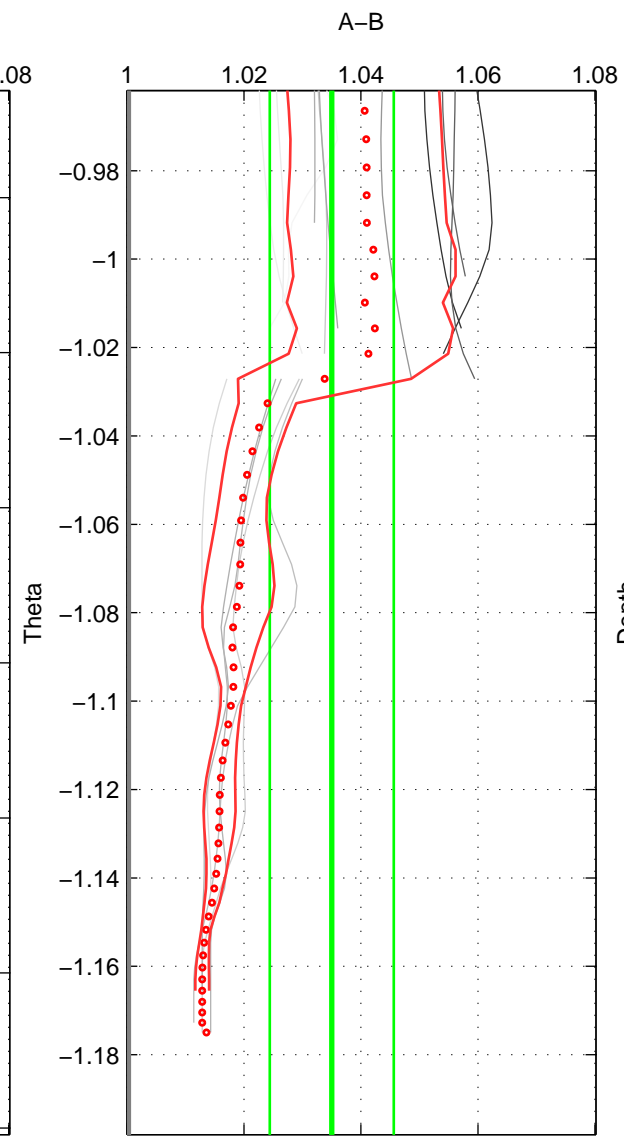

Cruise A (red). Date: Nov 1991 Cruisename: 84-58JH19911105

Cruise B (blue). Date: Nov 1996 Cruisename: 95-58JH19961030

*** "Favourite" values are means of spaces 1 2.

	Offset	O.StDev	Ratio	R.Stdev	Rating
SIGMA:	9.021	3.088	1.030	0.010	4
THETA:	10.472	3.105	1.035	0.011	4
DEPTH:	7.474	2.653	1.025	0.009	3
FAV.:	9.746	3.097	1.033	0.011	4

Profiles of A: 3
 Profiles of B: 21
 Diff profs : 16
 WMoffset (A-B): 9.0208
 WMoffset stdev: 3.0883
 WMratio (A/B): 1.03
 WMratio stdev: 0.010499

Quality (1-5): 4

Profiles of A: 3
 Profiles of B: 21
 Diff profs : 16
 WMoffset (A-B): 10.4717
 WMoffset stdev: 3.1053
 WMratio (A/B): 1.035
 WMratio stdev: 0.010597

Quality (1-5): 4

Profiles of A: 3
 Profiles of B: 20
 Diff profs : 15
 WMoffset (A-B): 7.4739
 WMoffset stdev: 2.6528
 WMratio (A/B): 1.0249
 WMratio stdev: 0.0091091

Quality (1-5): 3

Please note that statistics are bad.