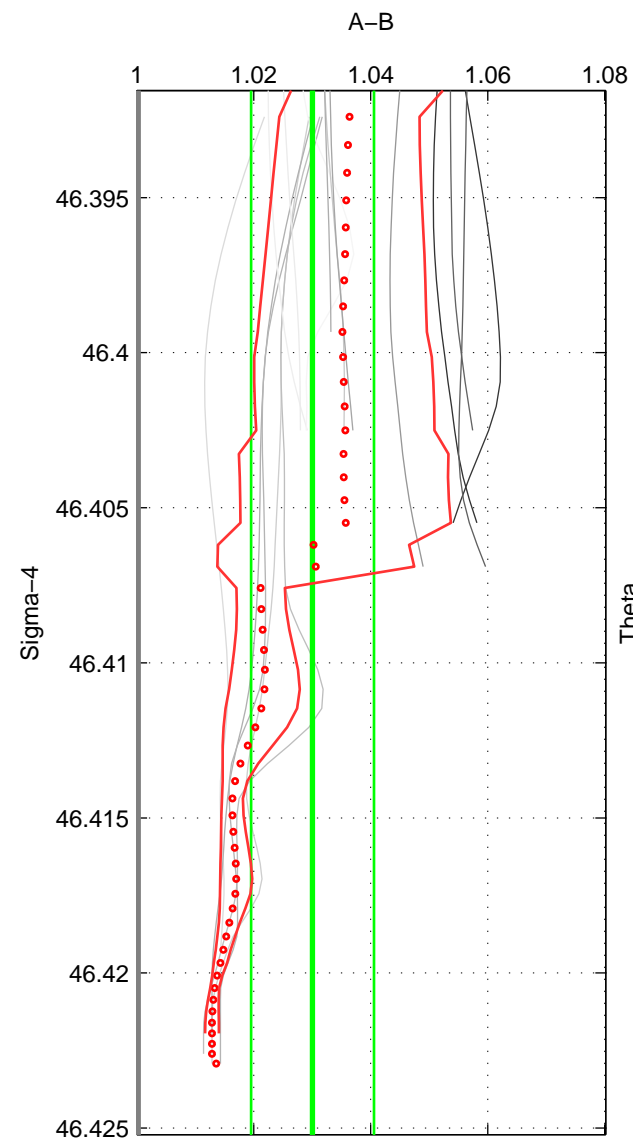

Cruise A (red). Date: Nov 1991 Cruisename: 84-58JH19911105

Cruise B (blue). Date: Nov 1996 Cruisename: 95-58JH19961030

*** "Favourite" values are means of spaces 1 2.

	Offset	O.StDev	Ratio	R.Stdev	Rating
SIGMA:	9.021	3.088	1.030	0.010	4
THETA:	10.472	3.105	1.035	0.011	4
DEPTH:	7.474	2.653	1.025	0.009	3
FAV.:	9.746	3.097	1.033	0.011	4

Profiles of A: 3
 Profiles of B: 21
 Diff profs : 16
 WMoffset (A-B): 9.0208
 WMoffset stdev: 3.0883
 WMratio (A/B): 1.03
 WMratio stdev: 0.010499

Quality (1-5): 4

Profiles of A: 3
 Profiles of B: 21
 Diff profs : 16
 WMoffset (A-B): 10.4717
 WMoffset stdev: 3.1053
 WMratio (A/B): 1.035
 WMratio stdev: 0.010597

Quality (1-5): 4

Profiles of A: 3
 Profiles of B: 20
 Diff profs : 15
 WMoffset (A-B): 7.4739
 WMoffset stdev: 2.6528
 WMratio (A/B): 1.0249
 WMratio stdev: 0.0091091

Quality (1-5): 3

Please note that statistics are bad.