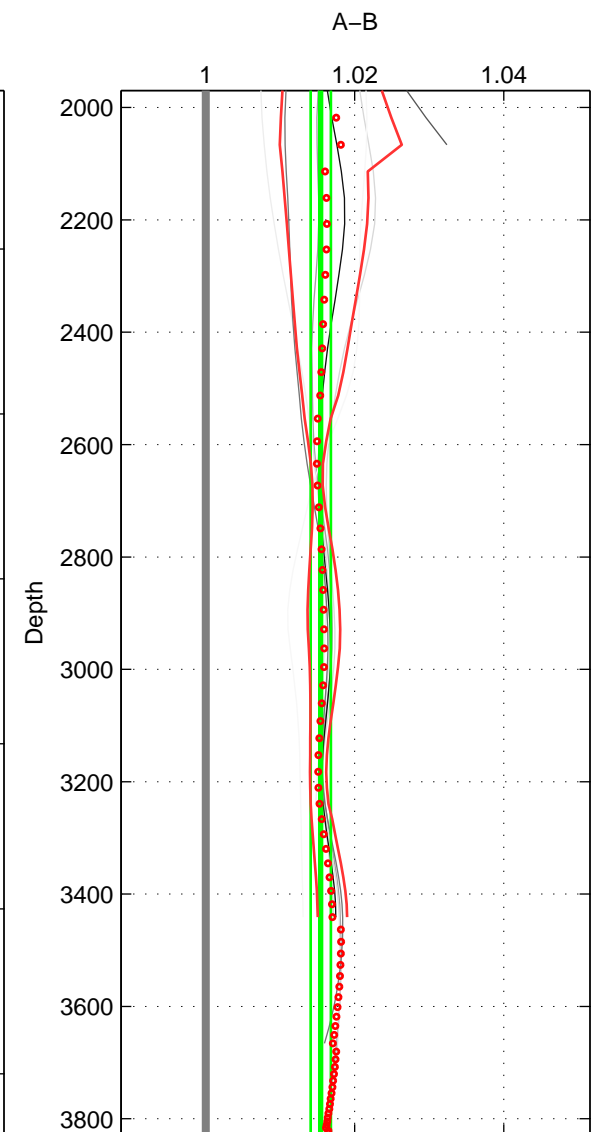

Cruise A (red). Date: Sep 2002 Cruisename: 67-49NZ20020822

Cruise B (blue). Date: Sep 2005 Cruisename: 110-77DN20050819

\*\*\* "Favourite" values are means of spaces 1 3.

	Offset	O.StDev	Ratio	R.Stdev	Rating
SIGMA:	3.926	1.286	1.014	0.004	3
THETA:	4.522	0.133	1.016	0.000	2
DEPTH:	4.406	0.388	1.015	0.001	3
FAV.:	4.166	0.837	1.014	0.003	3

Profiles of A: 4  
 Profiles of B: 5  
 Diff profs : 7  
 WMoffset (A-B): 3.9257  
 WMoffset stdev: 1.2862  
 WMratio (A/B): 1.0135  
 WMratio stdev: 0.0044704

Quality (1-5): 3

Profiles of A: 4  
 Profiles of B: 4  
 Diff profs : 7  
 WMoffset (A-B): 4.5219  
 WMoffset stdev: 0.1328  
 WMratio (A/B): 1.0159  
 WMratio stdev: 0.00046715

Quality (1-5): 2

Profiles of A: 4  
 Profiles of B: 5  
 Diff profs : 8  
 WMoffset (A-B): 4.4064  
 WMoffset stdev: 0.38756  
 WMratio (A/B): 1.0154  
 WMratio stdev: 0.0013604

Quality (1-5): 3