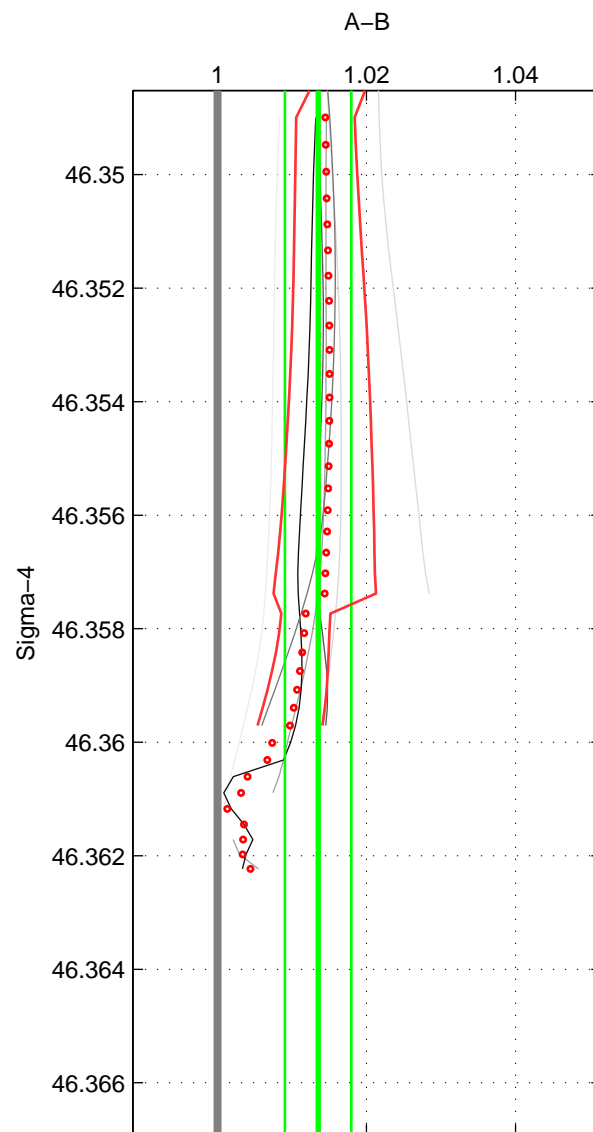

Cruise A (red). Date: Sep 2002 Cruisename: 67-49NZ20020822

Cruise B (blue). Date: Sep 2005 Cruisename: 110-77DN20050819

\*\*\* "Favourite" values are means of spaces 1 3.

	Offset	O.StDev	Ratio	R.Stdev	Rating
SIGMA:	3.926	1.286	1.014	0.004	3
THETA:	4.522	0.133	1.016	0.000	2
DEPTH:	4.406	0.388	1.015	0.001	3
FAV.:	4.166	0.837	1.014	0.003	3

Profiles of A: 4  
 Profiles of B: 5  
 Diff profs : 7  
 WMoffset (A-B): 3.9257  
 WMoffset stdev: 1.2862  
 WMratio (A/B): 1.0135  
 WMratio stdev: 0.0044704

Quality (1-5): 3

Profiles of A: 4  
 Profiles of B: 4  
 Diff profs : 7  
 WMoffset (A-B): 4.5219  
 WMoffset stdev: 0.1328  
 WMratio (A/B): 1.0159  
 WMratio stdev: 0.00046715

Quality (1-5): 2

Profiles of A: 4  
 Profiles of B: 5  
 Diff profs : 8  
 WMoffset (A-B): 4.4064  
 WMoffset stdev: 0.38756  
 WMratio (A/B): 1.0154  
 WMratio stdev: 0.0013604

Quality (1-5): 3