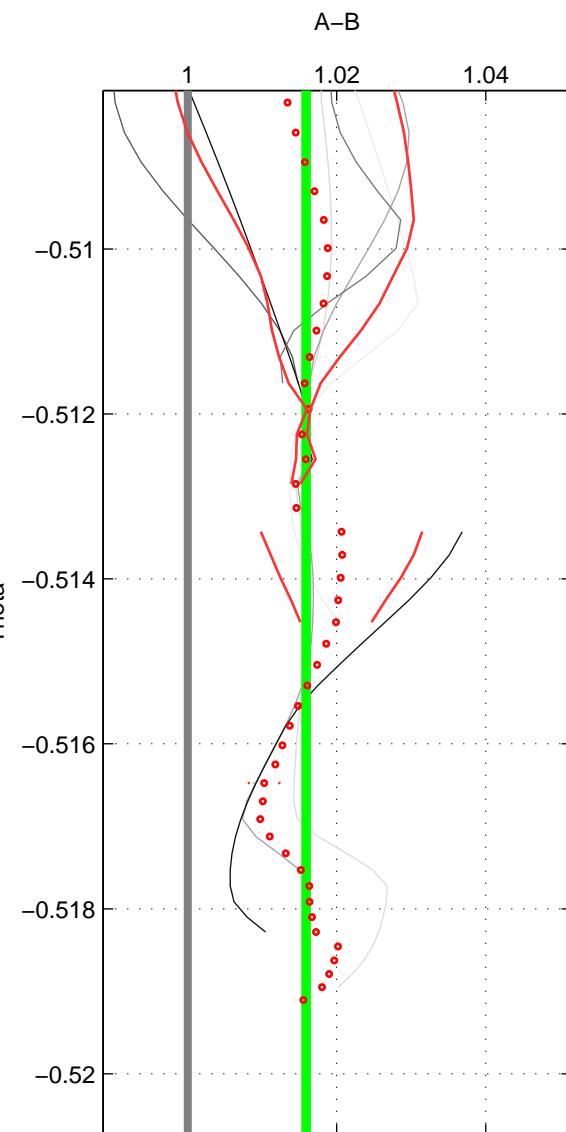

Cruise A (red). Date: Sep 2002 Cruisename: 67-49NZ20020822

Cruise B (blue). Date: Sep 2005 Cruisename: 110-77DN20050819

\*\*\* "Favourite" values are means of spaces 1 3.

	Offset	O.StDev	Ratio	R.Stdev	Rating
SIGMA:	3.926	1.286	1.014	0.004	3
THETA:	4.522	0.133	1.016	0.000	2
DEPTH:	4.406	0.388	1.015	0.001	3
FAV.:	4.166	0.837	1.014	0.003	3

Profiles of A: 4  
 Profiles of B: 5  
 Diff profs : 7  
 WMoffset (A-B): 3.9257  
 WMoffset stdev: 1.2862  
 WMratio (A/B): 1.0135  
 WMratio stdev: 0.0044704

Quality (1-5): 3

Profiles of A: 4  
 Profiles of B: 4  
 Diff profs : 7  
 WMoffset (A-B): 4.5219  
 WMoffset stdev: 0.1328  
 WMratio (A/B): 1.0159  
 WMratio stdev: 0.00046715

Quality (1-5): 2

Profiles of A: 4  
 Profiles of B: 5  
 Diff profs : 8  
 WMoffset (A-B): 4.4064  
 WMoffset stdev: 0.38756  
 WMratio (A/B): 1.0154  
 WMratio stdev: 0.0013604

Quality (1-5): 3