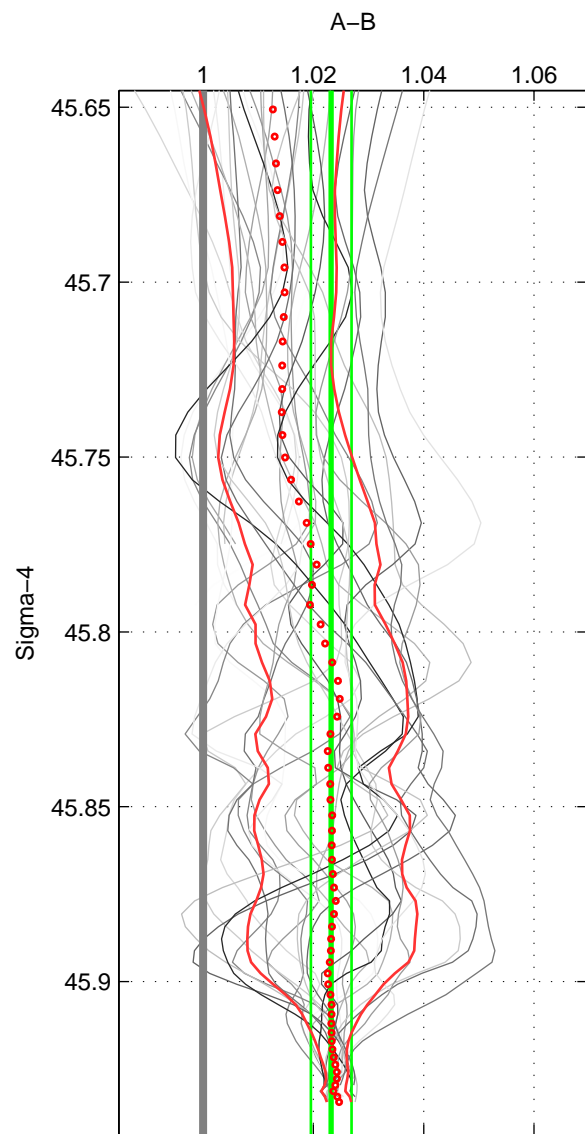

Cruise A (red). Date: Dec 2000 Cruisename: 131-06BE20001128

Cruise B (blue). Date: May 2012 Cruisename: 246-33AT20120419

\*\*\* "Favourite" values are means of spaces 1 2 3.

	Offset	O.StDev	Ratio	R.Stdev	Rating
SIGMA:	5.754	0.902	1.023	0.004	5
THETA:	4.266	0.443	1.017	0.002	5
DEPTH:	3.732	1.984	1.015	0.008	5
FAV.:	4.584	1.110	1.019	0.005	5

Profiles of A: 7  
 Profiles of B: 5  
 Diff profs: 29  
 WMoffset (A-B): 5.754  
 WMoffset stdev: 0.90215  
 WMratio (A/B): 1.0232  
 WMratio stdev: 0.0036795

Quality (1-5): 5

Profiles of A: 7  
 Profiles of B: 5  
 Diff profs: 29  
 WMoffset (A-B): 4.2657  
 WMoffset stdev: 0.443  
 WMratio (A/B): 1.0173  
 WMratio stdev: 0.0018162

Quality (1-5): 5

Profiles of A: 7  
 Profiles of B: 5  
 Diff profs: 29  
 WMoffset (A-B): 3.7316  
 WMoffset stdev: 1.9843  
 WMratio (A/B): 1.0151  
 WMratio stdev: 0.0080829

Quality (1-5): 5