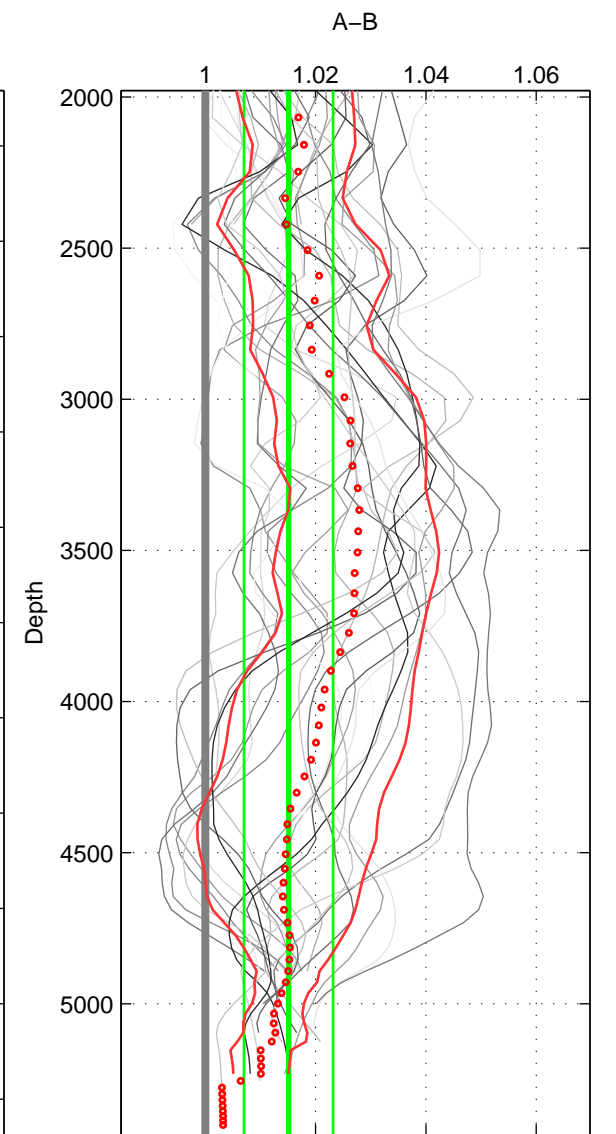

Cruise A (red). Date: Dec 2000 Cruisename: 131-06BE20001128

Cruise B (blue). Date: May 2012 Cruisename: 246-33AT20120419

\*\*\* "Favourite" values are means of spaces 1 2 3.

	Offset	O.StDev	Ratio	R.Stdev	Rating
SIGMA:	5.754	0.902	1.023	0.004	5
THETA:	4.266	0.443	1.017	0.002	5
DEPTH:	3.732	1.984	1.015	0.008	5
FAV.:	4.584	1.110	1.019	0.005	5

Profiles of A: 7  
 Profiles of B: 5  
 Diff profs: 29  
 WMoffset (A-B): 5.754  
 WMoffset stdev: 0.90215  
 WMratio (A/B): 1.0232  
 WMratio stdev: 0.0036795

Quality (1-5): 5

Profiles of A: 7  
 Profiles of B: 5  
 Diff profs: 29  
 WMoffset (A-B): 4.2657  
 WMoffset stdev: 0.443  
 WMratio (A/B): 1.0173  
 WMratio stdev: 0.0018162

Quality (1-5): 5

Profiles of A: 7  
 Profiles of B: 5  
 Diff profs: 29  
 WMoffset (A-B): 3.7316  
 WMoffset stdev: 1.9843  
 WMratio (A/B): 1.0151  
 WMratio stdev: 0.0080829

Quality (1-5): 5