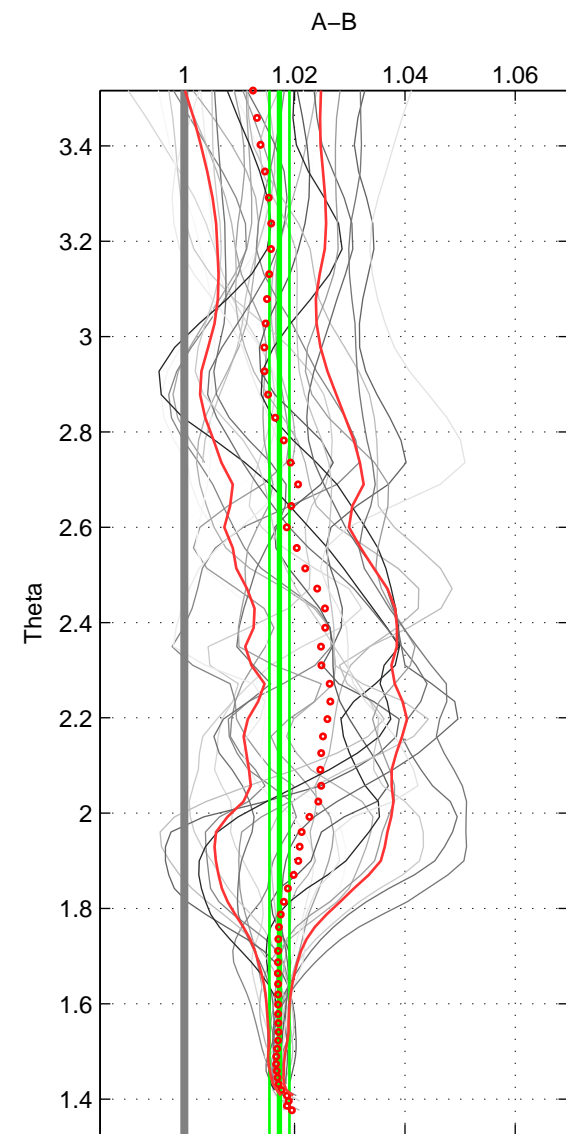

Cruise A (red). Date: Dec 2000 Cruisename: 131-06BE20001128

Cruise B (blue). Date: May 2012 Cruisename: 246-33AT20120419

\*\*\* "Favourite" values are means of spaces 1 2 3.

	Offset	O.StDev	Ratio	R.Stdev	Rating
SIGMA:	5.754	0.902	1.023	0.004	5
THETA:	4.266	0.443	1.017	0.002	5
DEPTH:	3.732	1.984	1.015	0.008	5
FAV.:	4.584	1.110	1.019	0.005	5

Profiles of A: 7  
 Profiles of B: 5  
 Diff profs: 29  
 WMoffset (A-B): 5.754  
 WMoffset stdev: 0.90215  
 WMratio (A/B): 1.0232  
 WMratio stdev: 0.0036795

Quality (1-5): 5

Profiles of A: 7  
 Profiles of B: 5  
 Diff profs: 29  
 WMoffset (A-B): 4.2657  
 WMoffset stdev: 0.443  
 WMratio (A/B): 1.0173  
 WMratio stdev: 0.0018162

Quality (1-5): 5

Profiles of A: 7  
 Profiles of B: 5  
 Diff profs: 29  
 WMoffset (A-B): 3.7316  
 WMoffset stdev: 1.9843  
 WMratio (A/B): 1.0151  
 WMratio stdev: 0.0080829

Quality (1-5): 5