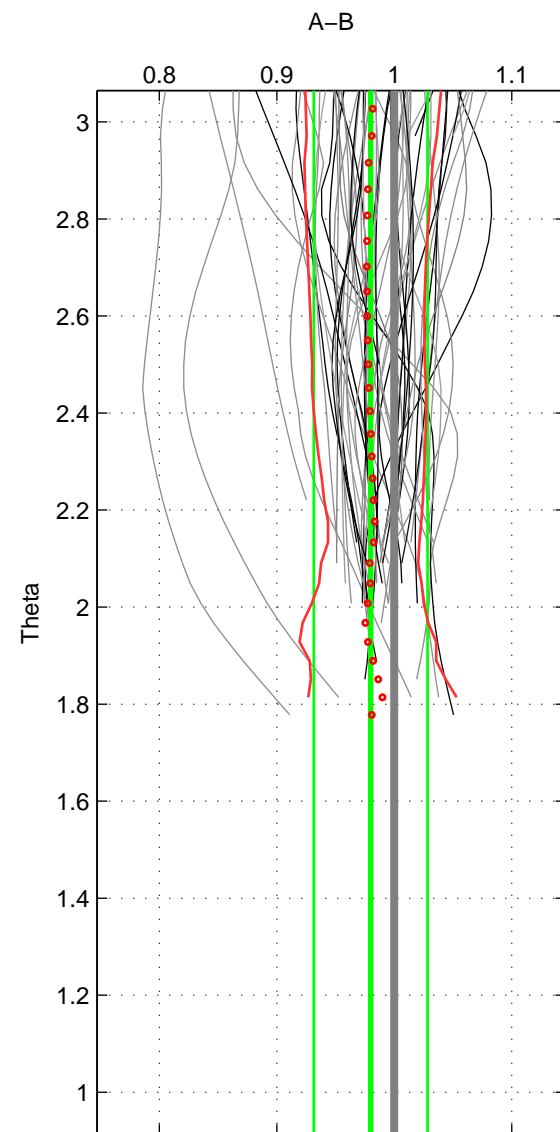

Cruise A (red). Date: Feb 2003 Cruisename: 660-49UF20030225

Cruise B (blue). Date: Oct 1998 Cruisename: 686-49UP19980916

*** "Favourite" values are those of space 2.

	Offset	O.StDev	Ratio	R.Stdev	Rating
SIGMA:	-1.674	3.396	0.981	0.040	4
THETA:	-1.636	3.707	0.980	0.048	5
DEPTH:	-1.295	0.305	0.986	0.004	3
FAV.:	-1.636	3.707	0.980	0.048	5

Profiles of A: 34
 Profiles of B: 20
 Diff profs : 56
 WMoffset (A-B): -1.6745
 WMoffset stdev: 3.396
 WMratio (A/B): 0.98083
 WMratio stdev: 0.039724

Quality (1-5): 4

Profiles of A: 34
 Profiles of B: 20
 Diff profs : 56
 WMoffset (A-B): -1.6357
 WMoffset stdev: 3.707
 WMratio (A/B): 0.97984
 WMratio stdev: 0.048422

Quality (1-5): 5

Profiles of A: 34
 Profiles of B: 20
 Diff profs : 56
 WMoffset (A-B): -1.2948
 WMoffset stdev: 0.30474
 WMratio (A/B): 0.98578
 WMratio stdev: 0.0038017

Quality (1-5): 3

Please note that statistics are bad.