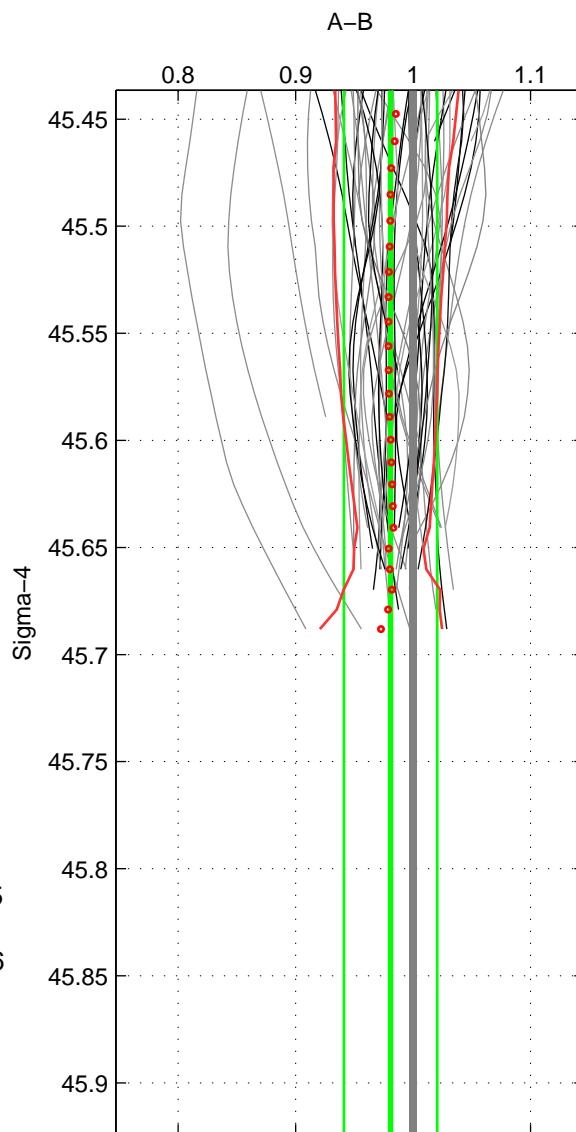

Cruise A (red). Date: Feb 2003 Cruisename: 660-49UF20030225

Cruise B (blue). Date: Oct 1998 Cruisename: 686-49UP19980916

*** "Favourite" values are those of space 2.

	Offset	O.StDev	Ratio	R.Stdev	Rating
SIGMA:	-1.674	3.396	0.981	0.040	4
THETA:	-1.636	3.707	0.980	0.048	5
DEPTH:	-1.295	0.305	0.986	0.004	3
FAV.:	-1.636	3.707	0.980	0.048	5

Profiles of A: 34
 Profiles of B: 20
 Diff profs : 56
 WMoffset (A-B): -1.6745
 WMoffset stdev: 3.396
 WMratio (A/B): 0.98083
 WMratio stdev: 0.039724

Quality (1-5): 4

Profiles of A: 34
 Profiles of B: 20
 Diff profs : 56
 WMoffset (A-B): -1.6357
 WMoffset stdev: 3.707
 WMratio (A/B): 0.97984
 WMratio stdev: 0.048422

Quality (1-5): 5

Profiles of A: 34
 Profiles of B: 20
 Diff profs : 56
 WMoffset (A-B): -1.2948
 WMoffset stdev: 0.30474
 WMratio (A/B): 0.98578
 WMratio stdev: 0.0038017

Quality (1-5): 3

Please note that statistics are bad.