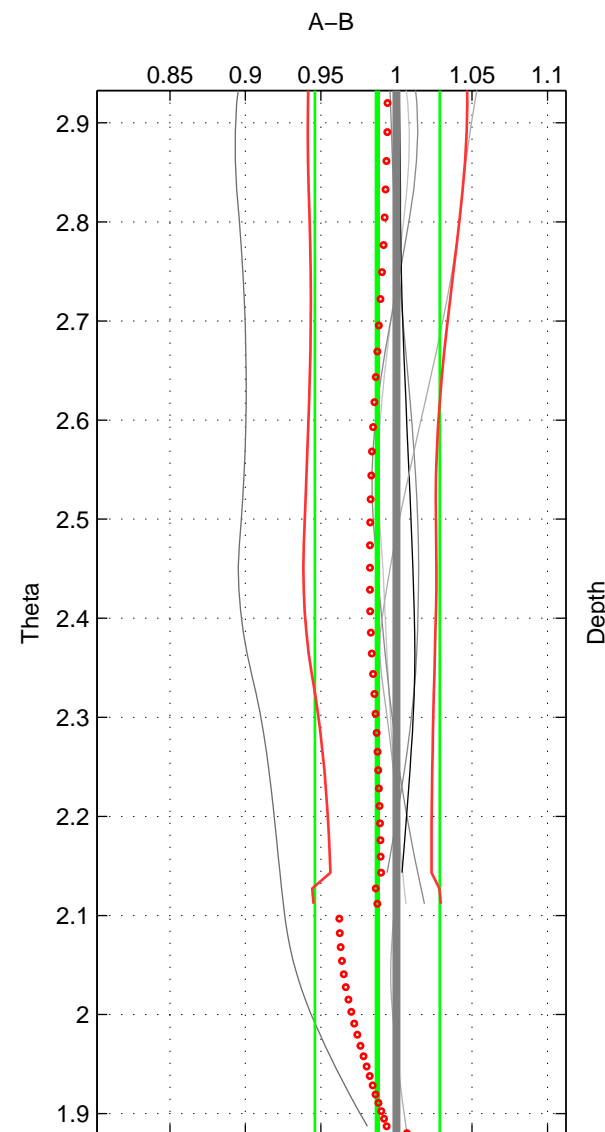

Cruise A (red). Date: Jul 2004 Cruisename: 704-49UP20040704
 Cruise B (blue). Date: Feb 2006 Cruisename: 710-49UP20060113

*** "Favourite" values are means of spaces 2 3.

	Offset	O.StDev	Ratio	R.Stdev	Rating
SIGMA:	-0.395	0.546	0.996	0.005	1
THETA:	-1.004	3.554	0.987	0.041	2
DEPTH:	-0.950	4.458	0.992	0.039	2
FAV. :	-0.977	4.006	0.989	0.040	2

Profiles of A: 2
 Profiles of B: 2
 Diff profs : 2
 WMoffset (A-B): -0.39486
 WMoffset stdev: 0.54642
 WMratio (A/B): 0.99611
 WMratio stdev: 0.0046571

Quality (1-5): 1

Profiles of A: 4
 Profiles of B: 3
 Diff profs : 6
 WMoffset (A-B): -1.0039
 WMoffset stdev: 3.5539
 WMratio (A/B): 0.98732
 WMratio stdev: 0.041367

Quality (1-5): 2

Profiles of A: 4
 Profiles of B: 3
 Diff profs : 6
 WMoffset (A-B): -0.94988
 WMoffset stdev: 4.4585
 WMratio (A/B): 0.99166
 WMratio stdev: 0.038761

Quality (1-5): 2