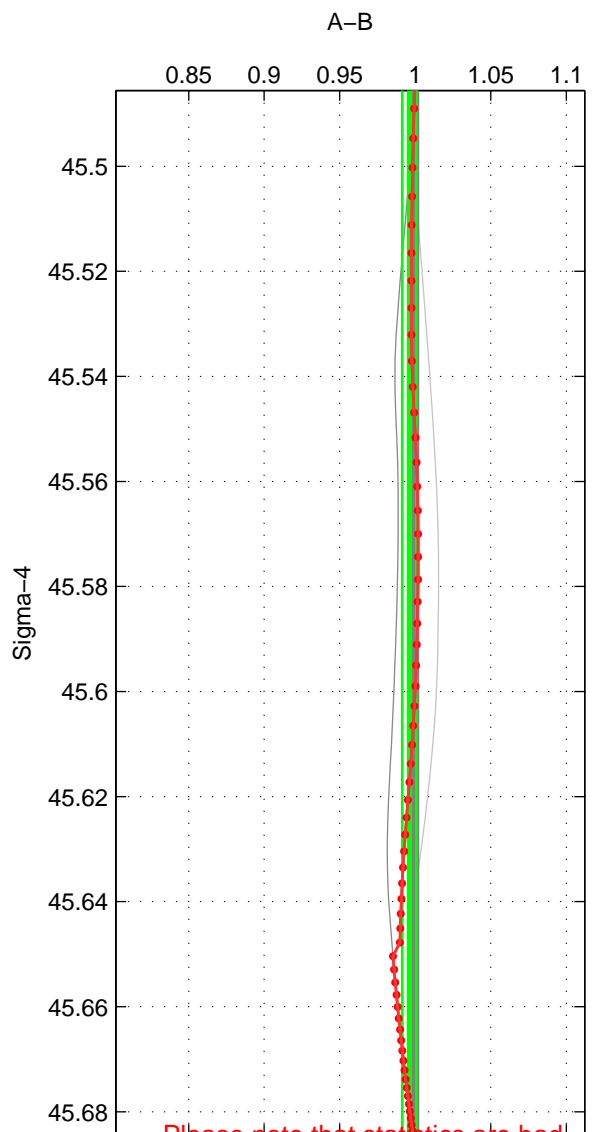

Cruise A (red). Date: Jul 2004 Cruisename: 704-49UP20040704
 Cruise B (blue). Date: Feb 2006 Cruisename: 710-49UP20060113

*** "Favourite" values are means of spaces 2 3.

	Offset	O.StDev	Ratio	R.Stdev	Rating
SIGMA:	-0.395	0.546	0.996	0.005	1
THETA:	-1.004	3.554	0.987	0.041	2
DEPTH:	-0.950	4.458	0.992	0.039	2
FAV. :	-0.977	4.006	0.989	0.040	2

Profiles of A: 2
 Profiles of B: 2
 Diff profs : 2
 WMoffset (A-B): -0.39486
 WMoffset stdev: 0.54642
 WMratio (A/B): 0.99611
 WMratio stdev: 0.0046571

Quality (1-5): 1

Profiles of A: 4
 Profiles of B: 3
 Diff profs : 6
 WMoffset (A-B): -1.0039
 WMoffset stdev: 3.5539
 WMratio (A/B): 0.98732
 WMratio stdev: 0.041367

Quality (1-5): 2

Profiles of A: 4
 Profiles of B: 3
 Diff profs : 6
 WMoffset (A-B): -0.94988
 WMoffset stdev: 4.4585
 WMratio (A/B): 0.99166
 WMratio stdev: 0.038761

Quality (1-5): 2