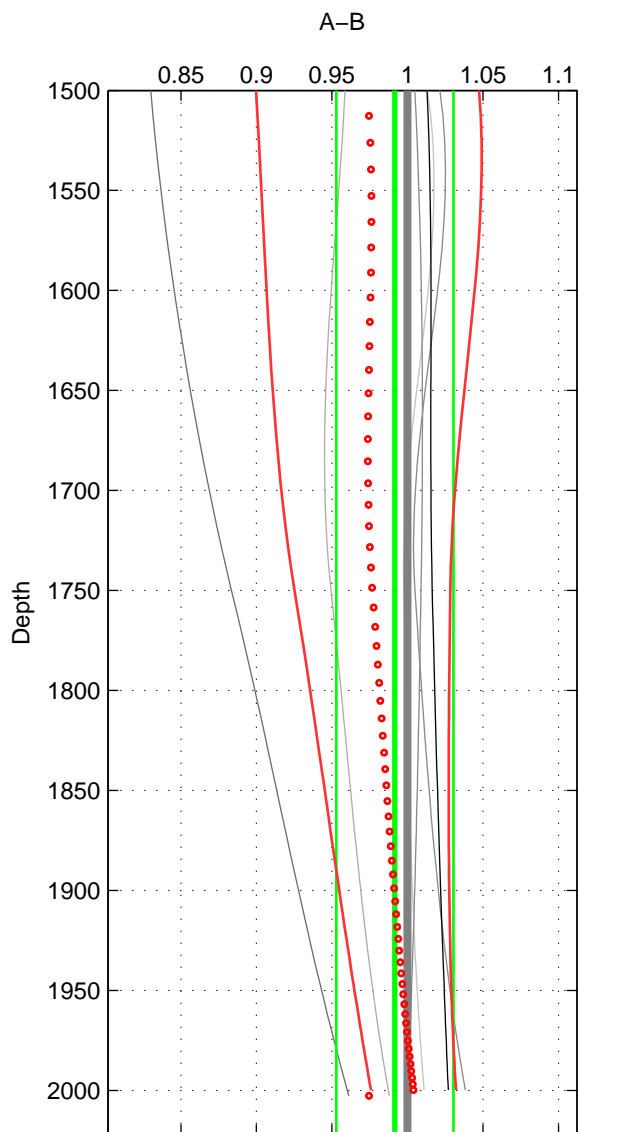

Cruise A (red). Date: Jul 2004 Cruisename: 704-49UP20040704
 Cruise B (blue). Date: Feb 2006 Cruisename: 710-49UP20060113

*** "Favourite" values are means of spaces 2 3.

	Offset	O.StDev	Ratio	R.Stdev	Rating
SIGMA:	-0.395	0.546	0.996	0.005	1
THETA:	-1.004	3.554	0.987	0.041	2
DEPTH:	-0.950	4.458	0.992	0.039	2
FAV. :	-0.977	4.006	0.989	0.040	2

Profiles of A: 2
 Profiles of B: 2
 Diff profs : 2
 WMoffset (A-B): -0.39486
 WMoffset stdev: 0.54642
 WMratio (A/B): 0.99611
 WMratio stdev: 0.0046571

Quality (1-5): 1

Profiles of A: 4
 Profiles of B: 3
 Diff profs : 6
 WMoffset (A-B): -1.0039
 WMoffset stdev: 3.5539
 WMratio (A/B): 0.98732
 WMratio stdev: 0.041367

Quality (1-5): 2

Profiles of A: 4
 Profiles of B: 3
 Diff profs : 6
 WMoffset (A-B): -0.94988
 WMoffset stdev: 4.4585
 WMratio (A/B): 0.99166
 WMratio stdev: 0.038761

Quality (1-5): 2