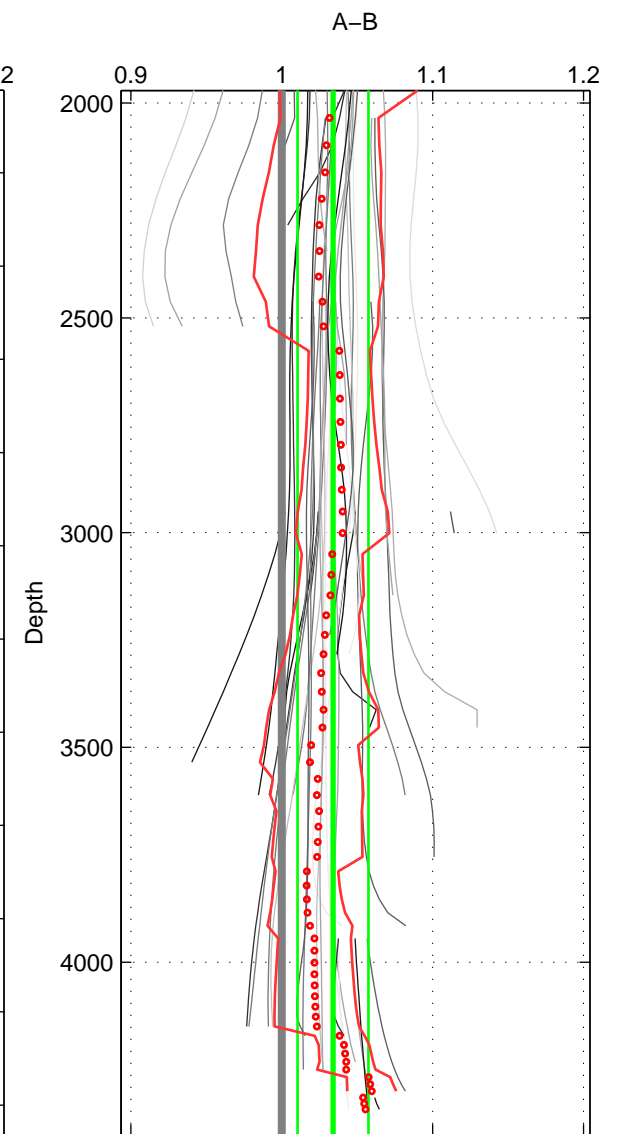

Cruise A (red). Date: Apr 2008 Cruisename: 339-09AR20080322  
 Cruise B (blue). Date: Dec 2001 Cruisename: 559-49HH20011127

\*\*\* "Favourite" values are means of spaces 1 2 3.

	Offset	O.StDev	Ratio	R.Stdev	Rating
SIGMA:	4.746	0.444	1.024	0.002	5
THETA:	8.019	2.240	1.039	0.011	5
DEPTH:	7.399	5.139	1.034	0.023	5
FAV.:	6.721	2.608	1.032	0.012	5

Profiles of A: 25  
 Profiles of B: 7  
 Diff profs: 55  
 WMoffset (A-B): 4.7464  
 WMoffset stdev: 0.44419  
 WMratio (A/B): 1.0237  
 WMratio stdev: 0.0022627

Quality (1-5): 5

Profiles of A: 25  
 Profiles of B: 7  
 Diff profs: 55  
 WMoffset (A-B): 8.0186  
 WMoffset stdev: 2.24  
 WMratio (A/B): 1.0393  
 WMratio stdev: 0.011428

Quality (1-5): 5

Profiles of A: 25  
 Profiles of B: 7  
 Diff profs: 52  
 WMoffset (A-B): 7.399  
 WMoffset stdev: 5.139  
 WMratio (A/B): 1.034  
 WMratio stdev: 0.023475

Quality (1-5): 5