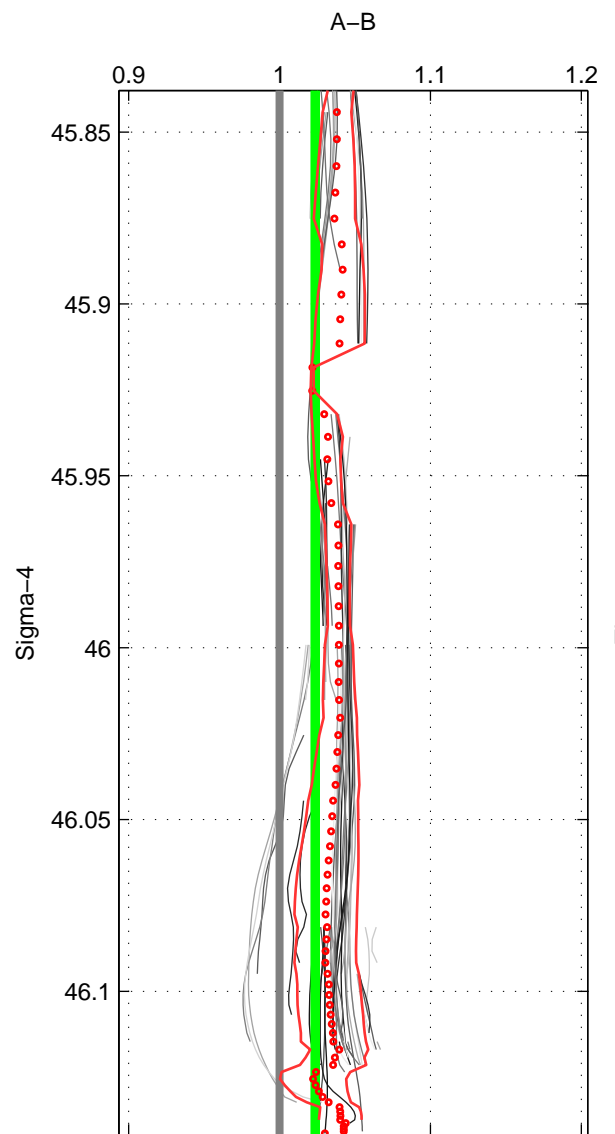

Cruise A (red). Date: Apr 2008 Cruisename: 339-09AR20080322  
 Cruise B (blue). Date: Dec 2001 Cruisename: 559-49HH20011127

\*\*\* "Favourite" values are means of spaces 1 2 3.

	Offset	O.StDev	Ratio	R.Stdev	Rating
SIGMA:	4.746	0.444	1.024	0.002	5
THETA:	8.019	2.240	1.039	0.011	5
DEPTH:	7.399	5.139	1.034	0.023	5
FAV.:	6.721	2.608	1.032	0.012	5

Profiles of A: 25  
 Profiles of B: 7  
 Diff profs: 55  
 WMoffset (A-B): 4.7464  
 WMoffset stdev: 0.44419  
 WMratio (A/B): 1.0237  
 WMratio stdev: 0.0022627

Quality (1-5): 5

Profiles of A: 25  
 Profiles of B: 7  
 Diff profs: 55  
 WMoffset (A-B): 8.0186  
 WMoffset stdev: 2.24  
 WMratio (A/B): 1.0393  
 WMratio stdev: 0.011428

Quality (1-5): 5

Profiles of A: 25  
 Profiles of B: 7  
 Diff profs: 52  
 WMoffset (A-B): 7.399  
 WMoffset stdev: 5.139  
 WMratio (A/B): 1.034  
 WMratio stdev: 0.023475

Quality (1-5): 5