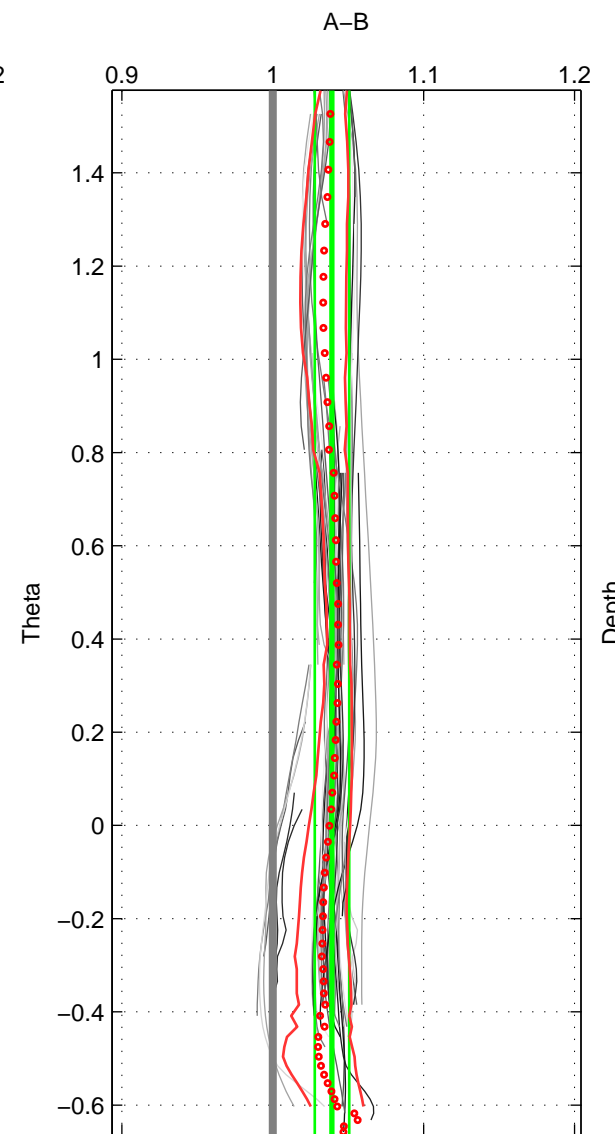

Cruise A (red). Date: Apr 2008 Cruisename: 339-09AR20080322  
 Cruise B (blue). Date: Dec 2001 Cruisename: 559-49HH20011127

\*\*\* "Favourite" values are means of spaces 1 2 3.

	Offset	O.StDev	Ratio	R.Stdev	Rating
SIGMA:	4.746	0.444	1.024	0.002	5
THETA:	8.019	2.240	1.039	0.011	5
DEPTH:	7.399	5.139	1.034	0.023	5
FAV.:	6.721	2.608	1.032	0.012	5

Profiles of A: 25  
 Profiles of B: 7  
 Diff profs: 55  
 WMoffset (A-B): 4.7464  
 WMoffset stdev: 0.44419  
 WMratio (A/B): 1.0237  
 WMratio stdev: 0.0022627

Quality (1-5): 5

Profiles of A: 25  
 Profiles of B: 7  
 Diff profs: 55  
 WMoffset (A-B): 8.0186  
 WMoffset stdev: 2.24  
 WMratio (A/B): 1.0393  
 WMratio stdev: 0.011428

Quality (1-5): 5

Profiles of A: 25  
 Profiles of B: 7  
 Diff profs: 52  
 WMoffset (A-B): 7.399  
 WMoffset stdev: 5.139  
 WMratio (A/B): 1.034  
 WMratio stdev: 0.023475

Quality (1-5): 5