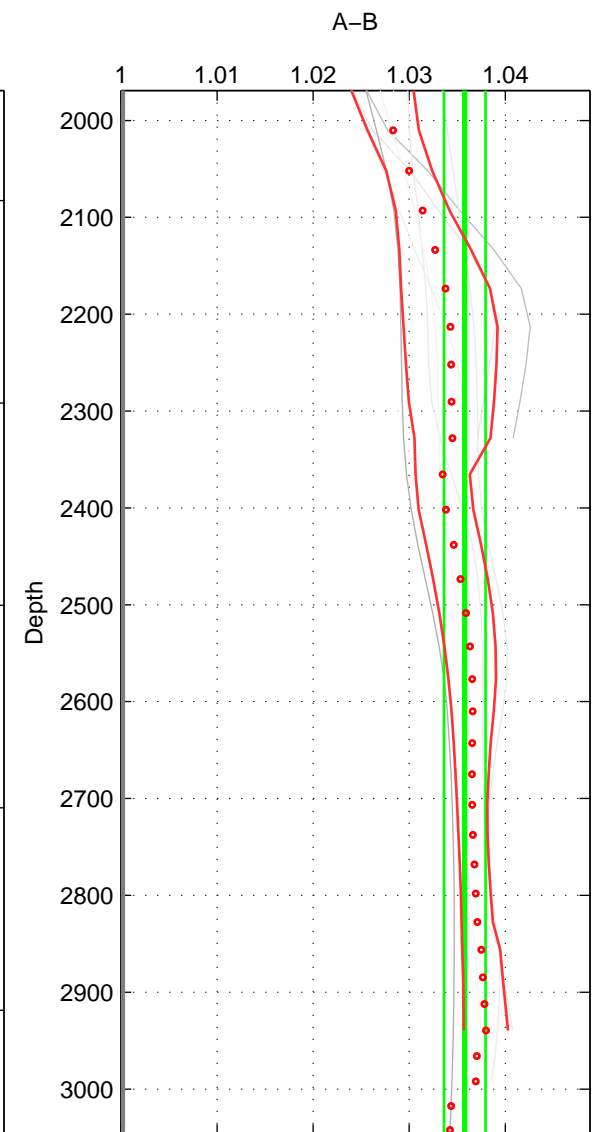

Cruise A (red). Date: Jul 1984 Cruisename: 1-06AQ19840719

Cruise B (blue). Date: May 1997 Cruisename: 96-58JH19970414

\*\*\* "Favourite" values are means of spaces 1 2 3.

	Offset	O.StDev	Ratio	R.Stdev	Rating
SIGMA:	6.790	1.444	1.023	0.005	2
THETA:	6.676	0.998	1.022	0.003	2
DEPTH:	10.824	0.648	1.036	0.002	2
FAV. :	8.097	1.030	1.027	0.003	2

Profiles of A: 5  
 Profiles of B: 2  
 Diff profs : 8  
 WMoffset (A-B): 6.7898  
 WMoffset stdev: 1.4443  
 WMratio (A/B): 1.0225  
 WMratio stdev: 0.0047971

Quality (1-5): 2

Profiles of A: 5  
 Profiles of B: 2  
 Diff profs : 8  
 WMoffset (A-B): 6.6763  
 WMoffset stdev: 0.9983  
 WMratio (A/B): 1.0221  
 WMratio stdev: 0.0033024

Quality (1-5): 2

Profiles of A: 5  
 Profiles of B: 2  
 Diff profs : 8  
 WMoffset (A-B): 10.8243  
 WMoffset stdev: 0.64756  
 WMratio (A/B): 1.0358  
 WMratio stdev: 0.0021629

Quality (1-5): 2