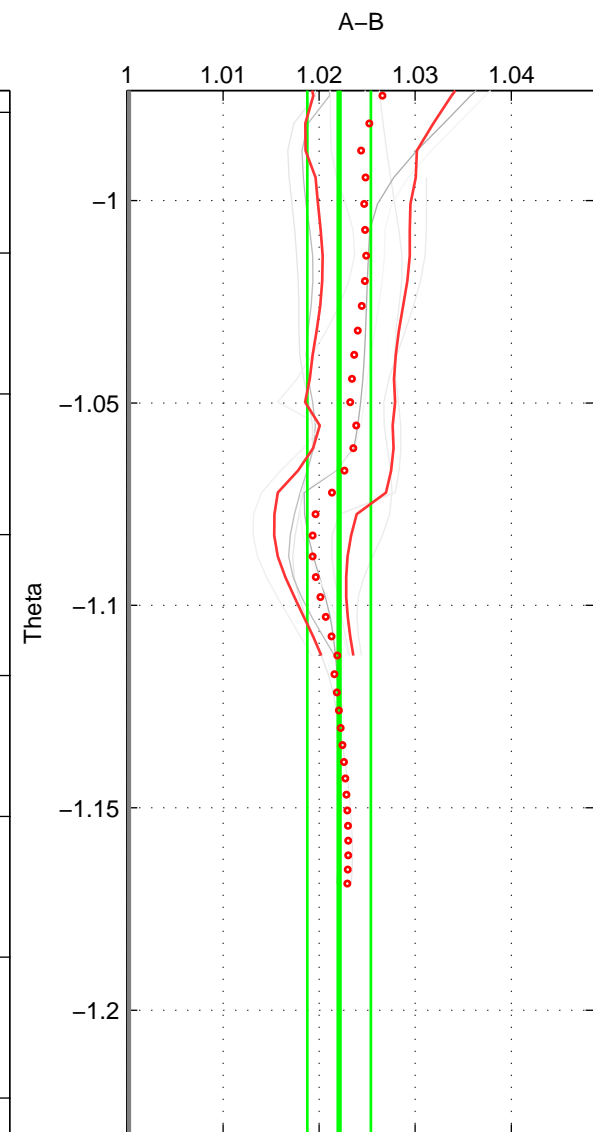

Cruise A (red). Date: Jul 1984 Cruisename: 1-06AQ19840719

Cruise B (blue). Date: May 1997 Cruisename: 96-58JH19970414

\*\*\* "Favourite" values are means of spaces 1 2 3.

	Offset	O.StDev	Ratio	R.Stdev	Rating
SIGMA:	6.790	1.444	1.023	0.005	2
THETA:	6.676	0.998	1.022	0.003	2
DEPTH:	10.824	0.648	1.036	0.002	2
FAV. :	8.097	1.030	1.027	0.003	2

Profiles of A: 5  
 Profiles of B: 2  
 Diff profs : 8  
 WMoffset (A-B): 6.7898  
 WMoffset stdev: 1.4443  
 WMratio (A/B): 1.0225  
 WMratio stdev: 0.0047971

Quality (1-5): 2

Profiles of A: 5  
 Profiles of B: 2  
 Diff profs : 8  
 WMoffset (A-B): 6.6763  
 WMoffset stdev: 0.9983  
 WMratio (A/B): 1.0221  
 WMratio stdev: 0.0033024

Quality (1-5): 2

Profiles of A: 5  
 Profiles of B: 2  
 Diff profs : 8  
 WMoffset (A-B): 10.8243  
 WMoffset stdev: 0.64756  
 WMratio (A/B): 1.0358  
 WMratio stdev: 0.0021629

Quality (1-5): 2