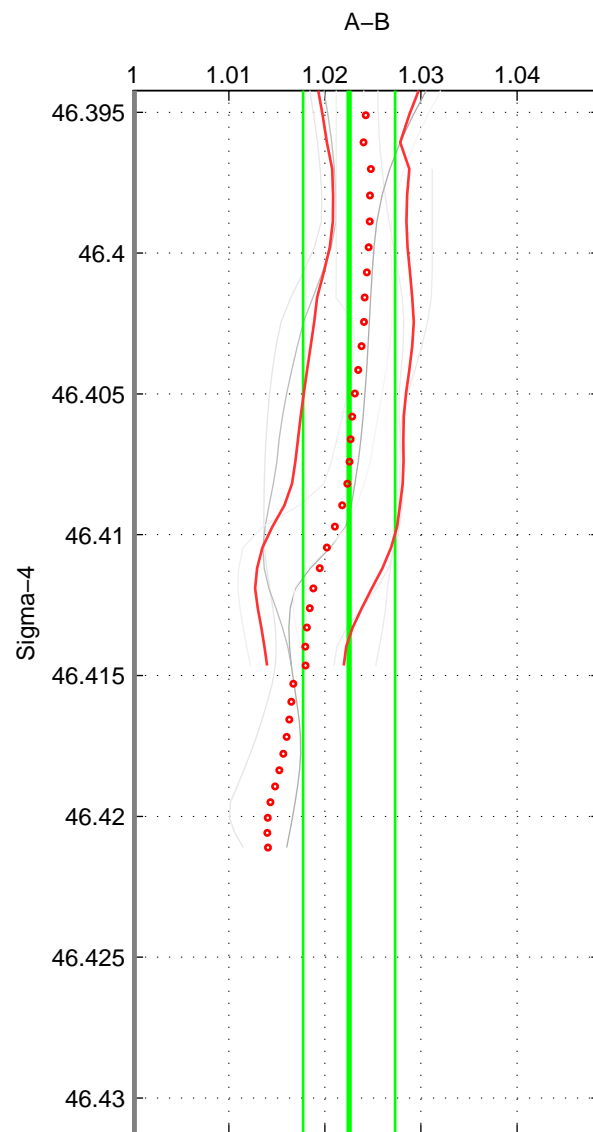

Cruise A (red). Date: Jul 1984 Cruisename: 1-06AQ19840719

Cruise B (blue). Date: May 1997 Cruisename: 96-58JH19970414

\*\*\* "Favourite" values are means of spaces 1 2 3.

	Offset	O.StDev	Ratio	R.Stdev	Rating
SIGMA:	6.790	1.444	1.023	0.005	2
THETA:	6.676	0.998	1.022	0.003	2
DEPTH:	10.824	0.648	1.036	0.002	2
FAV. :	8.097	1.030	1.027	0.003	2

Profiles of A: 5  
 Profiles of B: 2  
 Diff profs : 8  
 WMoffset (A-B): 6.7898  
 WMoffset stdev: 1.4443  
 WMratio (A/B): 1.0225  
 WMratio stdev: 0.0047971

Quality (1-5): 2

Profiles of A: 5  
 Profiles of B: 2  
 Diff profs : 8  
 WMoffset (A-B): 6.6763  
 WMoffset stdev: 0.9983  
 WMratio (A/B): 1.0221  
 WMratio stdev: 0.0033024

Quality (1-5): 2

Profiles of A: 5  
 Profiles of B: 2  
 Diff profs : 8  
 WMoffset (A-B): 10.8243  
 WMoffset stdev: 0.64756  
 WMratio (A/B): 1.0358  
 WMratio stdev: 0.0021629

Quality (1-5): 2