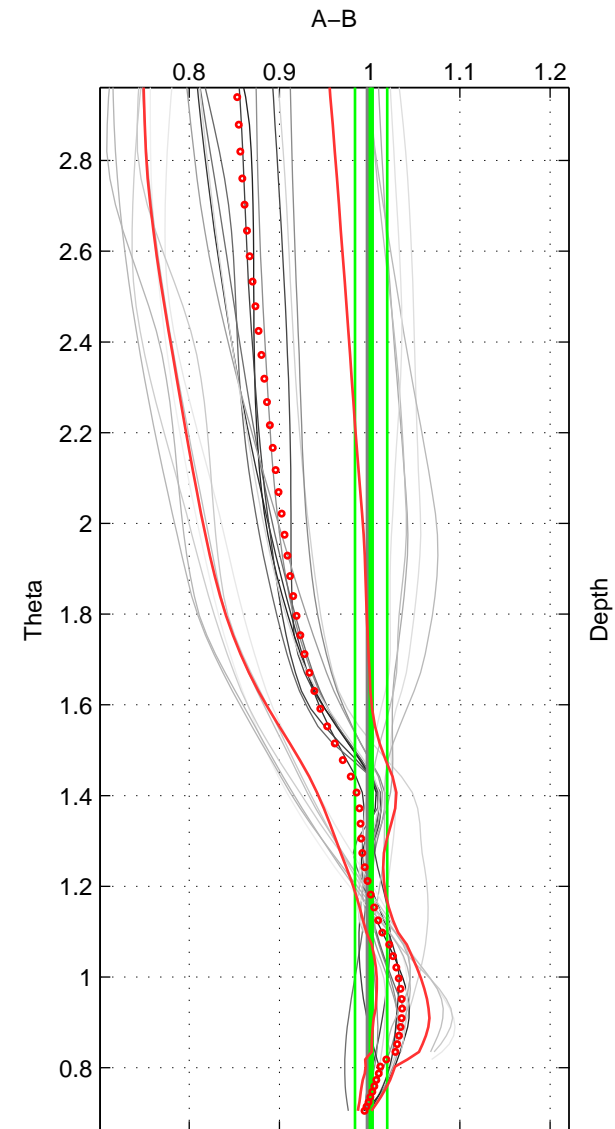

Cruise A (red). Date: Feb 2009 Cruisename: 399-09SS20090203
 Cruise B (blue). Date: Apr 1992 Cruisename: 512-33MW19920227

*** "Favourite" values are means of spaces 1 2.

	Offset	O.StDev	Ratio	R.Stdev	Rating
SIGMA:	2.270	1.603	1.012	0.011	5
THETA:	0.137	3.499	1.002	0.018	5
DEPTH:	2.085	1.766	1.014	0.015	4
FAV.:	1.203	2.551	1.007	0.014	5

Profiles of A: 20
 Profiles of B: 4
 Diff profs: 18
 WMoffset (A-B): 2.27
 WMoffset stdev: 1.6032
 WMratio (A/B): 1.0121
 WMratio stdev: 0.010514

Quality (1-5): 5

Profiles of A: 20
 Profiles of B: 4
 Diff profs: 23
 WMoffset (A-B): 0.13684
 WMoffset stdev: 3.4991
 WMratio (A/B): 1.0017
 WMratio stdev: 0.017928

Quality (1-5): 5

Profiles of A: 20
 Profiles of B: 4
 Diff profs: 21
 WMoffset (A-B): 2.0853
 WMoffset stdev: 1.7663
 WMratio (A/B): 1.0139
 WMratio stdev: 0.014807

Quality (1-5): 4