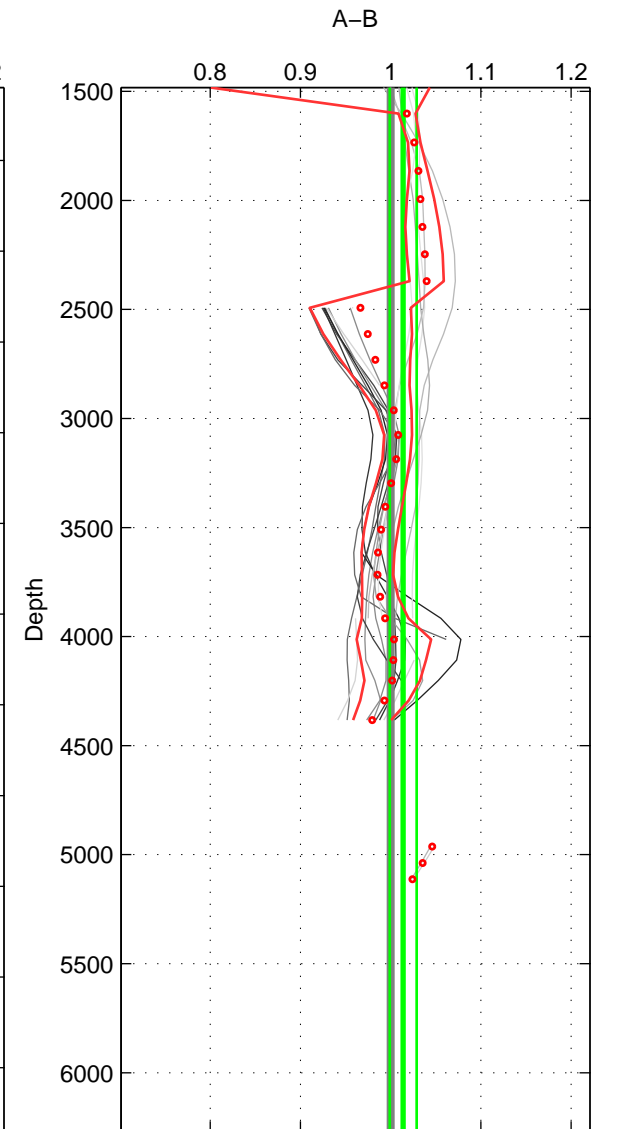

Cruise A (red). Date: Feb 2009 Cruisename: 399-09SS20090203
 Cruise B (blue). Date: Apr 1992 Cruisename: 512-33MW19920227

*** "Favourite" values are means of spaces 1 2.

	Offset	O.StDev	Ratio	R.Stdev	Rating
SIGMA:	2.270	1.603	1.012	0.011	5
THETA:	0.137	3.499	1.002	0.018	5
DEPTH:	2.085	1.766	1.014	0.015	4
FAV.:	1.203	2.551	1.007	0.014	5

Profiles of A: 20
 Profiles of B: 4
 Diff profs: 18
 WMoffset (A-B): 2.27
 WMoffset stdev: 1.6032
 WMratio (A/B): 1.0121
 WMratio stdev: 0.010514

Quality (1-5): 5

Profiles of A: 20
 Profiles of B: 4
 Diff profs: 23
 WMoffset (A-B): 0.13684
 WMoffset stdev: 3.4991
 WMratio (A/B): 1.0017
 WMratio stdev: 0.017928

Quality (1-5): 5

Profiles of A: 20
 Profiles of B: 4
 Diff profs: 21
 WMoffset (A-B): 2.0853
 WMoffset stdev: 1.7663
 WMratio (A/B): 1.0139
 WMratio stdev: 0.014807

Quality (1-5): 4