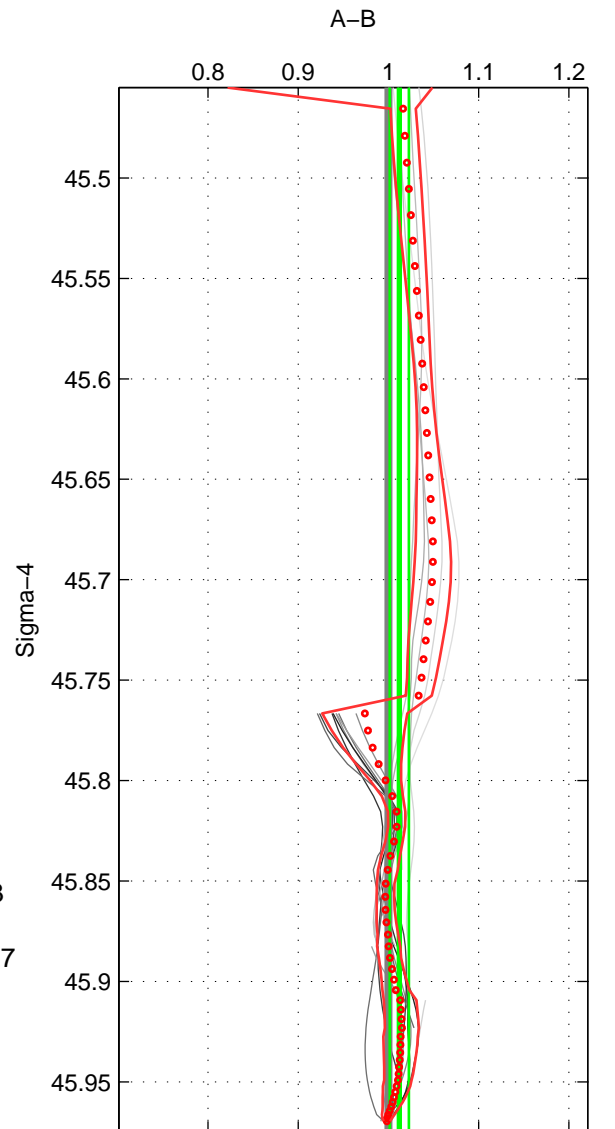

Cruise A (red). Date: Feb 2009 Cruisename: 399-09SS20090203
 Cruise B (blue). Date: Apr 1992 Cruisename: 512-33MW19920227

*** "Favourite" values are means of spaces 1 2.

	Offset	O.StDev	Ratio	R.Stdev	Rating
SIGMA:	2.270	1.603	1.012	0.011	5
THETA:	0.137	3.499	1.002	0.018	5
DEPTH:	2.085	1.766	1.014	0.015	4
FAV.:	1.203	2.551	1.007	0.014	5

Profiles of A: 20
 Profiles of B: 4
 Diff profs: 18
 WMoffset (A-B): 2.27
 WMoffset stdev: 1.6032
 WMratio (A/B): 1.0121
 WMratio stdev: 0.010514

Quality (1-5): 5

Profiles of A: 20
 Profiles of B: 4
 Diff profs: 23
 WMoffset (A-B): 0.13684
 WMoffset stdev: 3.4991
 WMratio (A/B): 1.0017
 WMratio stdev: 0.017928

Quality (1-5): 5

Profiles of A: 20
 Profiles of B: 4
 Diff profs: 21
 WMoffset (A-B): 2.0853
 WMoffset stdev: 1.7663
 WMratio (A/B): 1.0139
 WMratio stdev: 0.014807

Quality (1-5): 4