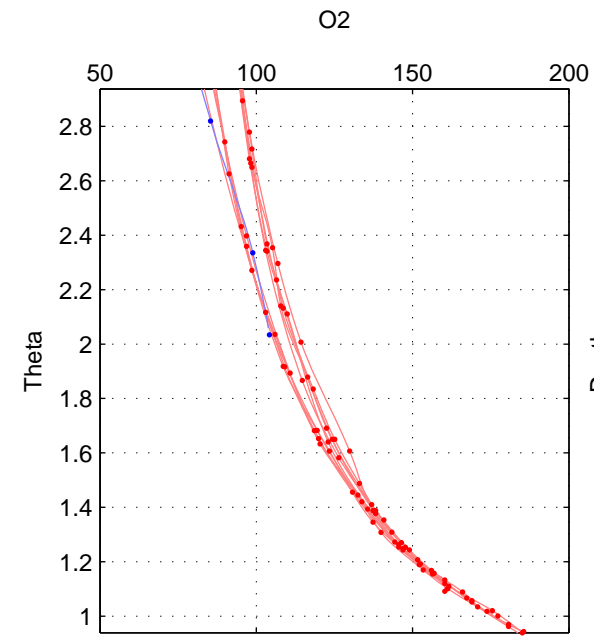

Cruise A (red). Date: Mar 1989 Cruisename: 507-32MW19890206

Cruise B (blue). Date: Nov 2001 Cruisename: 695-49UP20011010

*** "Favourite" values are those of space 2.

	Offset	O.StDev	Ratio	R.Stdev	Rating
SIGMA:	NaN	NaN	NaN	NaN	NaN
THETA:	-0.328	0.672	0.996	0.007	3
DEPTH:	-1.595	1.611	0.984	0.017	2
FAV.:	-0.328	0.672	0.996	0.007	3

Profiles of A: 11
 Profiles of B: 1
 Diff profs : 5
 WMoffset (A-B): -0.32759
 WMoffset stdev: 0.67174
 WMratio (A/B): 0.9963
 WMratio stdev: 0.0067485

Quality (1-5): 3

Please note that statistics are bad.

Profiles of A: 11
 Profiles of B: 1
 Diff profs : 5
 WMoffset (A-B): -1.5947
 WMoffset stdev: 1.6106
 WMratio (A/B): 0.98411
 WMratio stdev: 0.016972

Quality (1-5): 2