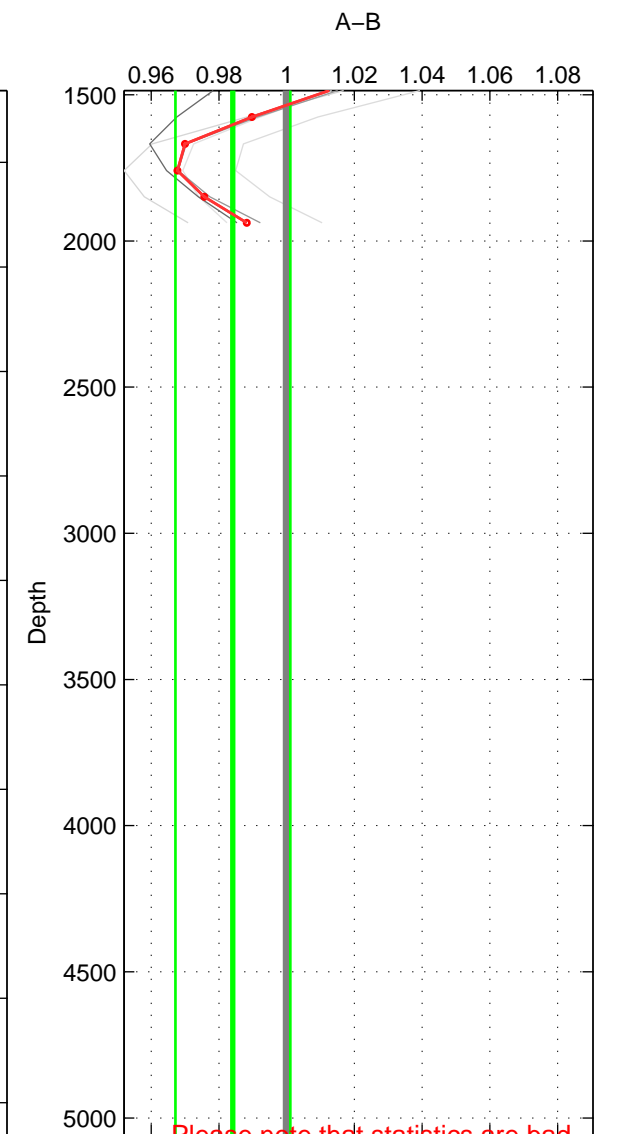

Cruise A (red). Date: Mar 1989 Cruisename: 507-32MW19890206

Cruise B (blue). Date: Nov 2001 Cruisename: 695-49UP20011010

*** "Favourite" values are those of space 2.

	Offset	O.StDev	Ratio	R.Stdev	Rating
SIGMA:	NaN	NaN	NaN	NaN	NaN
THETA:	-0.328	0.672	0.996	0.007	3
DEPTH:	-1.595	1.611	0.984	0.017	2
FAV.:	-0.328	0.672	0.996	0.007	3

Profiles of A: 11
 Profiles of B: 1
 Diff profs : 5
 WMoffset (A-B): -0.32759
 WMoffset stdev: 0.67174
 WMratio (A/B): 0.9963
 WMratio stdev: 0.0067485

Quality (1-5): 3

Please note that statistics are bad.

Profiles of A: 11
 Profiles of B: 1
 Diff profs : 5
 WMoffset (A-B): -1.5947
 WMoffset stdev: 1.6106
 WMratio (A/B): 0.98411
 WMratio stdev: 0.016972

Quality (1-5): 2