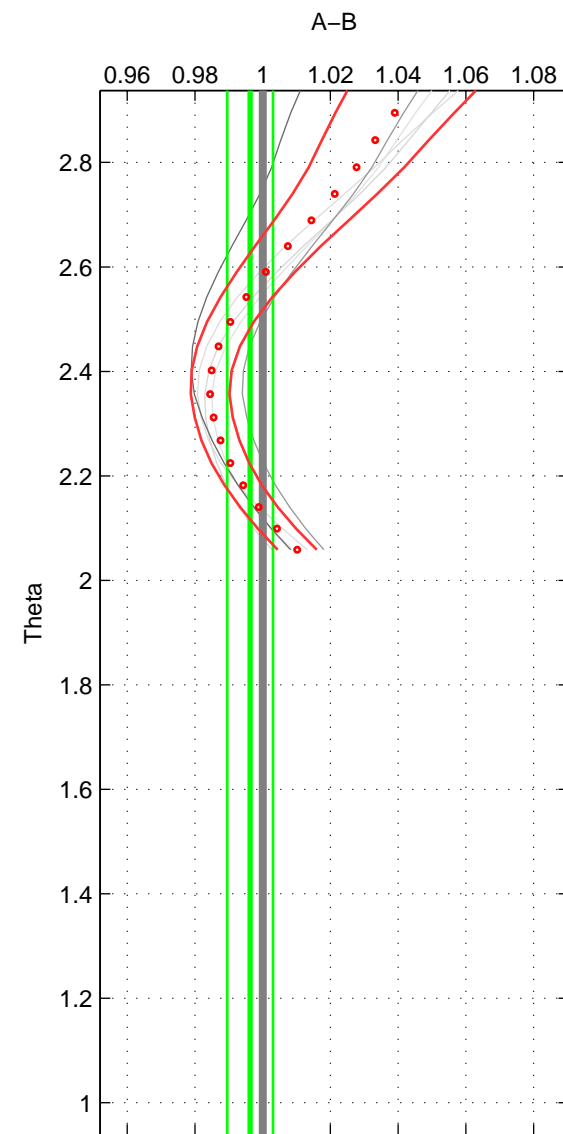

Cruise A (red). Date: Mar 1989 Cruisename: 507-32MW19890206

Cruise B (blue). Date: Nov 2001 Cruisename: 695-49UP20011010

*** "Favourite" values are those of space 2.

	Offset	O.StDev	Ratio	R.Stdev	Rating
SIGMA:	NaN	NaN	NaN	NaN	NaN
THETA:	-0.328	0.672	0.996	0.007	3
DEPTH:	-1.595	1.611	0.984	0.017	2
FAV.:	-0.328	0.672	0.996	0.007	3

Profiles of A: 11
 Profiles of B: 1
 Diff profs : 5
 WMoffset (A-B): -0.32759
 WMoffset stdev: 0.67174
 WMratio (A/B): 0.9963
 WMratio stdev: 0.0067485

Quality (1-5): 3

Please note that statistics are bad.

Profiles of A: 11
 Profiles of B: 1
 Diff profs : 5
 WMoffset (A-B): -1.5947
 WMoffset stdev: 1.6106
 WMratio (A/B): 0.98411
 WMratio stdev: 0.016972

Quality (1-5): 2