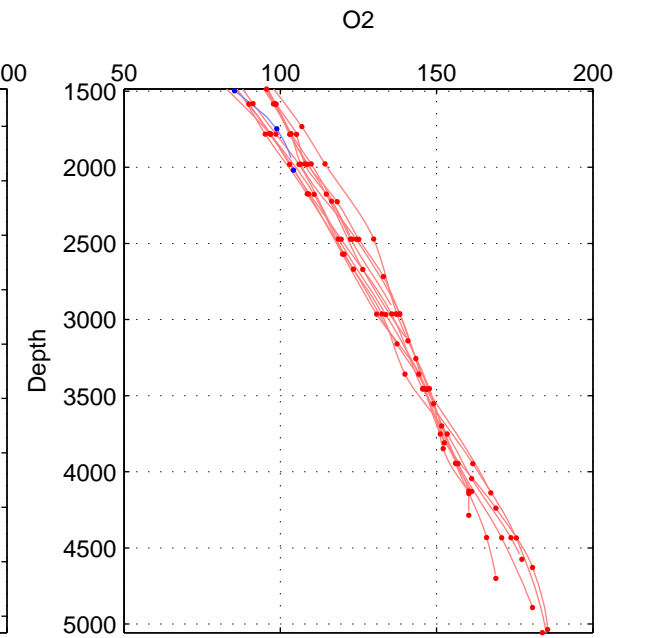

Cruise A (red). Date: Mar 1989 Cruisename: 507-32MW19890206

Cruise B (blue). Date: Nov 2001 Cruisename: 695-49UP20011010

*** "Favourite" values are those of space 2.

	Offset	O.StDev	Ratio	R.Stdev	Rating
SIGMA:	NaN	NaN	NaN	NaN	NaN
THETA:	-0.328	0.672	0.996	0.007	3
DEPTH:	-1.595	1.611	0.984	0.017	2
FAV.:	-0.328	0.672	0.996	0.007	3

Profiles of A: 11
 Profiles of B: 1
 Diff profs : 5
 WMoffset (A-B): -0.32759
 WMoffset stdev: 0.67174
 WMratio (A/B): 0.9963
 WMratio stdev: 0.0067485

Quality (1-5): 3

Please note that statistics are bad.

Profiles of A: 11
 Profiles of B: 1
 Diff profs : 5
 WMoffset (A-B): -1.5947
 WMoffset stdev: 1.6106
 WMratio (A/B): 0.98411
 WMratio stdev: 0.016972

Quality (1-5): 2