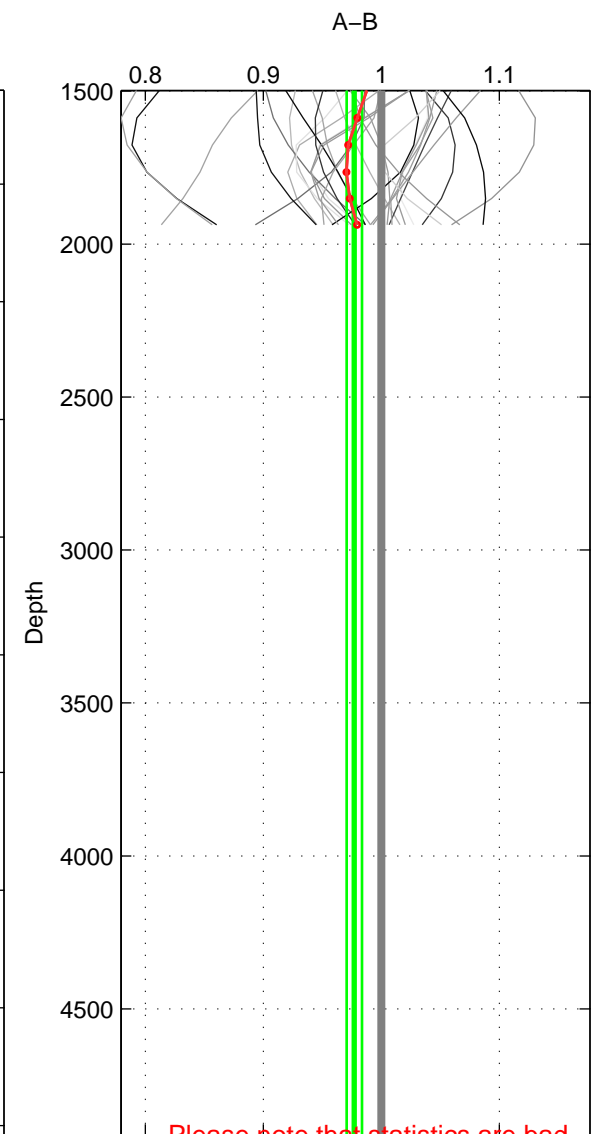

Cruise A (red). Date: Jul 2001 Cruisename: 656-49UF20010710

Cruise B (blue). Date: Feb 2003 Cruisename: 660-49UF20030225

*** "Favourite" values are means of spaces 1 2.

	Offset	O.StDev	Ratio	R.Stdev	Rating
SIGMA:	-0.752	3.616	0.992	0.041	5
THETA:	-0.658	3.719	0.994	0.038	5
DEPTH:	-2.294	0.688	0.977	0.006	3
FAV. :	-0.705	3.668	0.993	0.039	5

Profiles of A: 13
 Profiles of B: 9
 Diff profs : 33
 WMoffset (A-B): -0.75198
 WMoffset stdev: 3.6161
 WMratio (A/B): 0.99215
 WMratio stdev: 0.040706

Quality (1-5): 5

Profiles of A: 13
 Profiles of B: 9
 Diff profs : 33
 WMoffset (A-B): -0.65844
 WMoffset stdev: 3.7194
 WMratio (A/B): 0.99448
 WMratio stdev: 0.037919

Quality (1-5): 5

Profiles of A: 13
 Profiles of B: 9
 Diff profs : 33
 WMoffset (A-B): -2.2937
 WMoffset stdev: 0.68785
 WMratio (A/B): 0.97707
 WMratio stdev: 0.0064897

Quality (1-5): 3

Please note that statistics are bad.