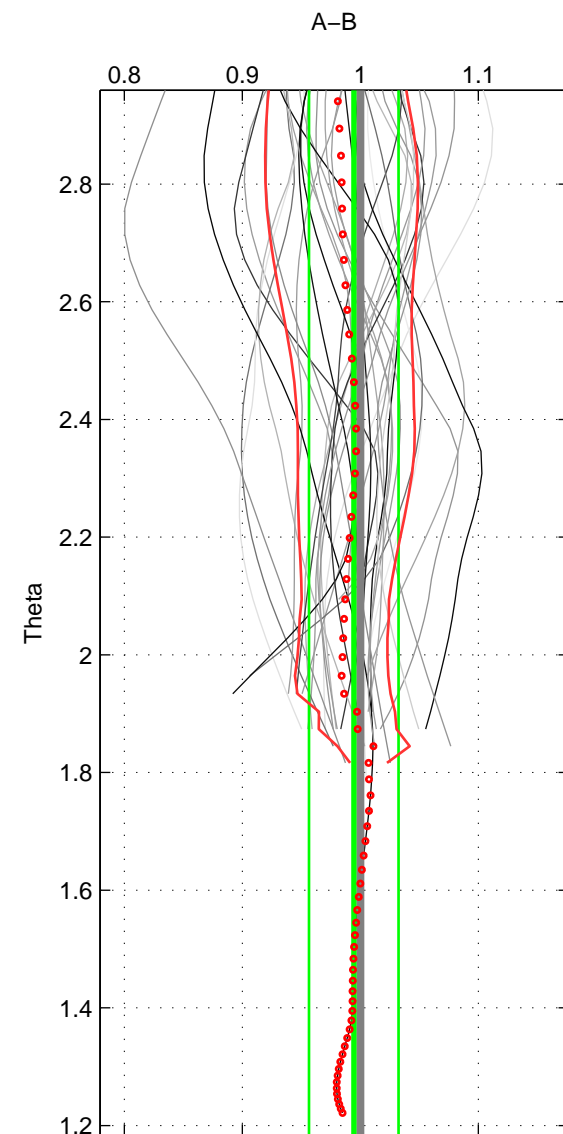

Cruise A (red). Date: Jul 2001 Cruisename: 656-49UF20010710

Cruise B (blue). Date: Feb 2003 Cruisename: 660-49UF20030225

*** "Favourite" values are means of spaces 1 2.

	Offset	O.StDev	Ratio	R.Stdev	Rating
SIGMA:	-0.752	3.616	0.992	0.041	5
THETA:	-0.658	3.719	0.994	0.038	5
DEPTH:	-2.294	0.688	0.977	0.006	3
FAV. :	-0.705	3.668	0.993	0.039	5

Profiles of A: 13
 Profiles of B: 9
 Diff profs : 33
 WMoffset (A-B): -0.75198
 WMoffset stdev: 3.6161
 WMratio (A/B): 0.99215
 WMratio stdev: 0.040706

Quality (1-5): 5

Profiles of A: 13
 Profiles of B: 9
 Diff profs : 33
 WMoffset (A-B): -0.65844
 WMoffset stdev: 3.7194
 WMratio (A/B): 0.99448
 WMratio stdev: 0.037919

Quality (1-5): 5

Profiles of A: 13
 Profiles of B: 9
 Diff profs : 33
 WMoffset (A-B): -2.2937
 WMoffset stdev: 0.68785
 WMratio (A/B): 0.97707
 WMratio stdev: 0.0064897

Quality (1-5): 3

Please note that statistics are bad.