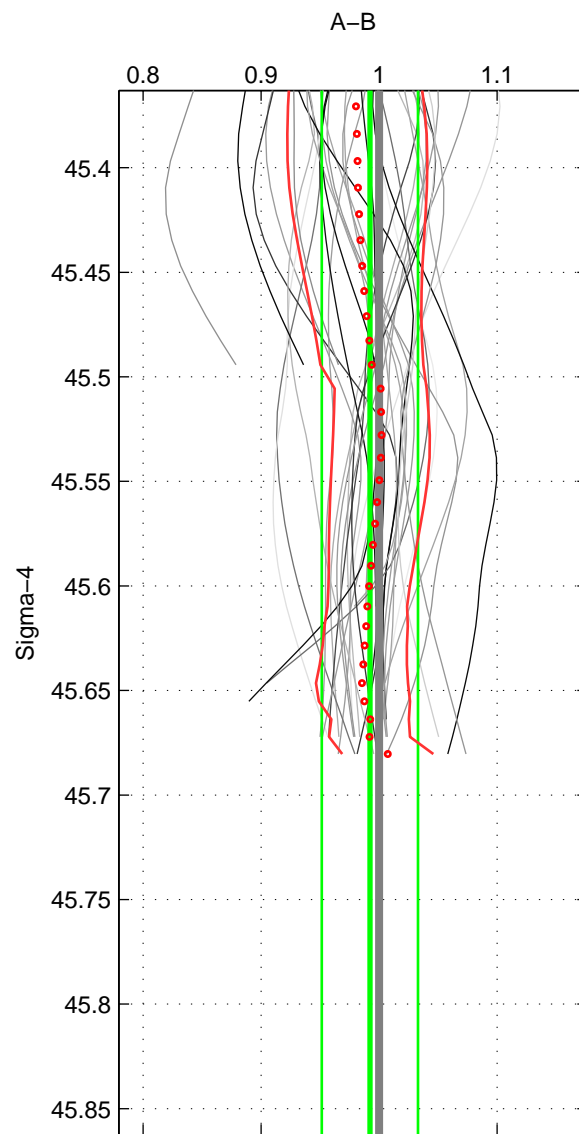

Cruise A (red). Date: Jul 2001 Cruisename: 656-49UF20010710

Cruise B (blue). Date: Feb 2003 Cruisename: 660-49UF20030225

*** "Favourite" values are means of spaces 1 2.

	Offset	O.StDev	Ratio	R.Stdev	Rating
SIGMA:	-0.752	3.616	0.992	0.041	5
THETA:	-0.658	3.719	0.994	0.038	5
DEPTH:	-2.294	0.688	0.977	0.006	3
FAV. :	-0.705	3.668	0.993	0.039	5

Profiles of A: 13
 Profiles of B: 9
 Diff profs : 33
 WMoffset (A-B): -0.75198
 WMoffset stdev: 3.6161
 WMratio (A/B): 0.99215
 WMratio stdev: 0.040706

Quality (1-5): 5

Profiles of A: 13
 Profiles of B: 9
 Diff profs : 33
 WMoffset (A-B): -0.65844
 WMoffset stdev: 3.7194
 WMratio (A/B): 0.99448
 WMratio stdev: 0.037919

Quality (1-5): 5

Profiles of A: 13
 Profiles of B: 9
 Diff profs : 33
 WMoffset (A-B): -2.2937
 WMoffset stdev: 0.68785
 WMratio (A/B): 0.97707
 WMratio stdev: 0.0064897

Quality (1-5): 3

Please note that statistics are bad.