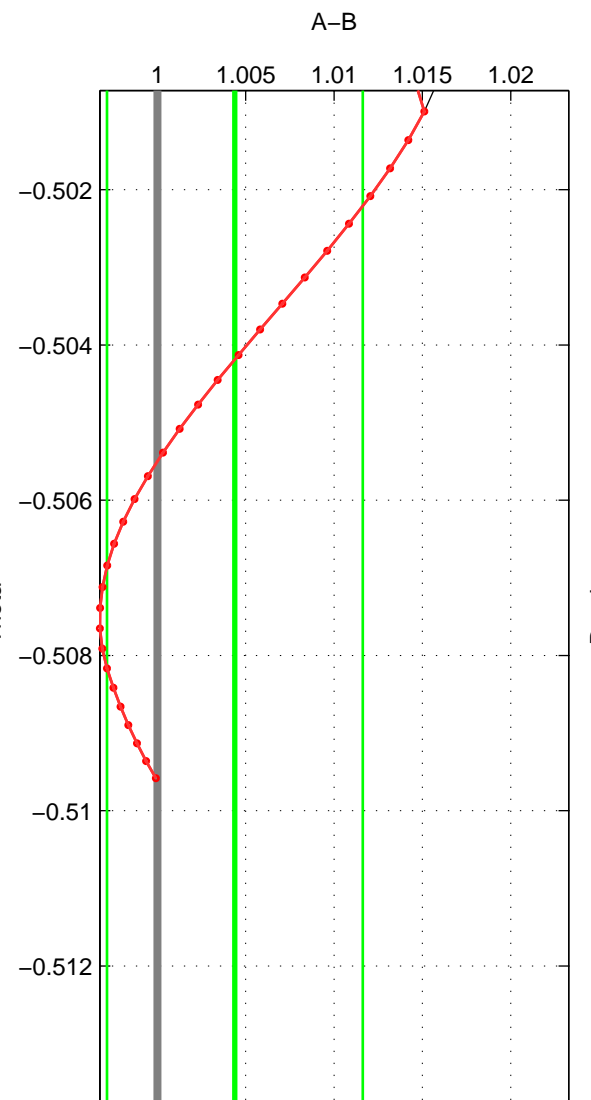

Cruise A (red). Date: May 2002 Cruisename: 51-32H120020505  
 Cruise B (blue). Date: Sep 2003 Cruisename: 54-32H120030911

\*\*\* "Favourite" values are means of spaces 1 2 3.

	Offset	O.StDev	Ratio	R.Stdev	Rating
SIGMA:	3.000	0.275	1.010	0.001	1
THETA:	1.258	2.073	1.004	0.007	1
DEPTH:	4.983	1.111	1.017	0.004	1
FAV.:	3.080	1.153	1.011	0.004	1

Please note that statistics are bad.  
 Profiles of A: 3  
 Profiles of B: 2  
 Diff profs : 2  
 WMoffset (A-B): 3.0004  
 WMoffset stdev: 0.27459  
 WMratio (A/B): 1.0105  
 WMratio stdev: 0.0010158

Quality (1-5): 1

Please note that statistics are bad.  
 Profiles of A: 3  
 Profiles of B: 2  
 Diff profs : 2  
 WMoffset (A-B): 1.2582  
 WMoffset stdev: 2.073  
 WMratio (A/B): 1.0044  
 WMratio stdev: 0.0072367

Quality (1-5): 1

Please note that statistics are bad.  
 Profiles of A: 3  
 Profiles of B: 2  
 Diff profs : 2  
 WMoffset (A-B): 4.9829  
 WMoffset stdev: 1.1112  
 WMratio (A/B): 1.0174  
 WMratio stdev: 0.0039998