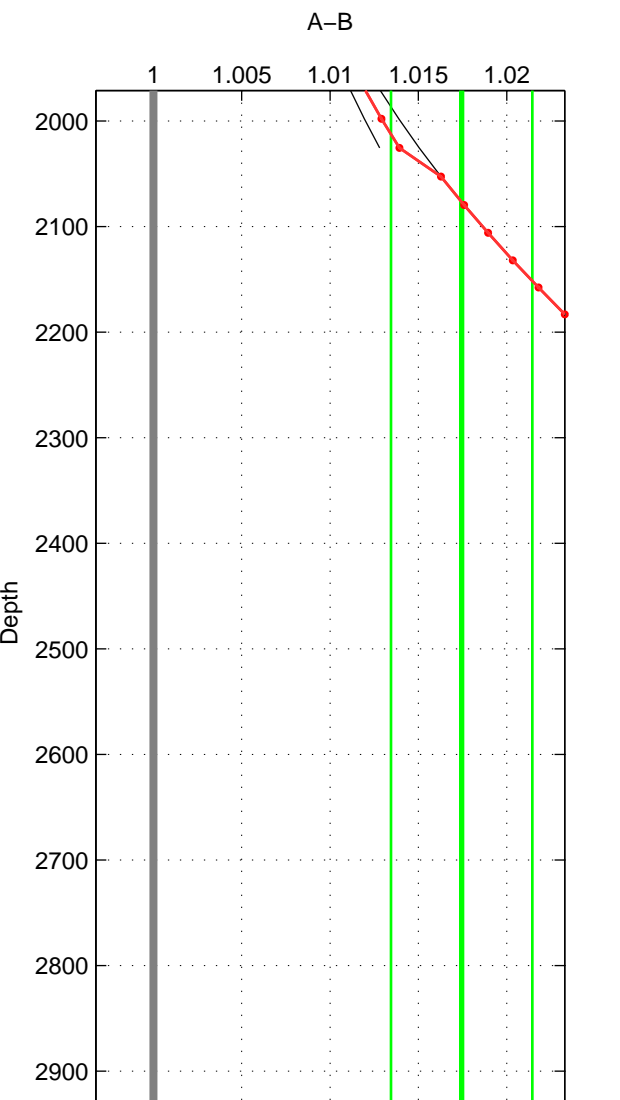

Cruise A (red). Date: May 2002 Cruisename: 51-32H120020505  
 Cruise B (blue). Date: Sep 2003 Cruisename: 54-32H120030911

\*\*\* "Favourite" values are means of spaces 1 2 3.

	Offset	O.StDev	Ratio	R.Stdev	Rating
SIGMA:	3.000	0.275	1.010	0.001	1
THETA:	1.258	2.073	1.004	0.007	1
DEPTH:	4.983	1.111	1.017	0.004	1
FAV.:	3.080	1.153	1.011	0.004	1

Please note that statistics are bad.  
 Profiles of A: 3  
 Profiles of B: 2  
 Diff profs : 2  
 WMoffset (A-B): 3.0004  
 WMoffset stdev: 0.27459  
 WMratio (A/B): 1.0105  
 WMratio stdev: 0.0010158

Quality (1-5): 1

Please note that statistics are bad.  
 Profiles of A: 3  
 Profiles of B: 2  
 Diff profs : 2  
 WMoffset (A-B): 1.2582  
 WMoffset stdev: 2.073  
 WMratio (A/B): 1.0044  
 WMratio stdev: 0.0072367

Quality (1-5): 1

Please note that statistics are bad.  
 Profiles of A: 3  
 Profiles of B: 2  
 Diff profs : 2  
 WMoffset (A-B): 4.9829  
 WMoffset stdev: 1.1112  
 WMratio (A/B): 1.0174  
 WMratio stdev: 0.0039998