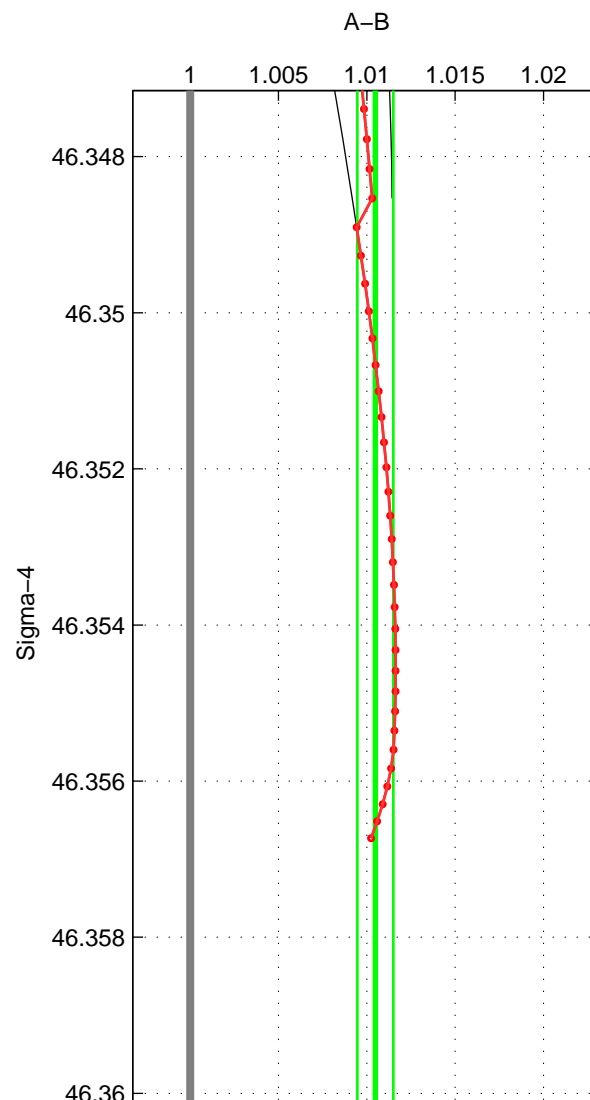

Cruise A (red). Date: May 2002 Cruisename: 51-32H120020505  
 Cruise B (blue). Date: Sep 2003 Cruisename: 54-32H120030911

\*\*\* "Favourite" values are means of spaces 1 2 3.

	Offset	O.StDev	Ratio	R.Stdev	Rating
SIGMA:	3.000	0.275	1.010	0.001	1
THETA:	1.258	2.073	1.004	0.007	1
DEPTH:	4.983	1.111	1.017	0.004	1
FAV.:	3.080	1.153	1.011	0.004	1

Please note that statistics are bad.  
 Profiles of A: 3  
 Profiles of B: 2  
 Diff profs : 2  
 WMoffset (A-B): 3.0004  
 WMoffset stdev: 0.27459  
 WMratio (A/B): 1.0105  
 WMratio stdev: 0.0010158

Quality (1-5): 1

Please note that statistics are bad.  
 Profiles of A: 3  
 Profiles of B: 2  
 Diff profs : 2  
 WMoffset (A-B): 1.2582  
 WMoffset stdev: 2.073  
 WMratio (A/B): 1.0044  
 WMratio stdev: 0.0072367

Quality (1-5): 1

Please note that statistics are bad.  
 Profiles of A: 3  
 Profiles of B: 2  
 Diff profs : 2  
 WMoffset (A-B): 4.9829  
 WMoffset stdev: 1.1112  
 WMratio (A/B): 1.0174  
 WMratio stdev: 0.0039998