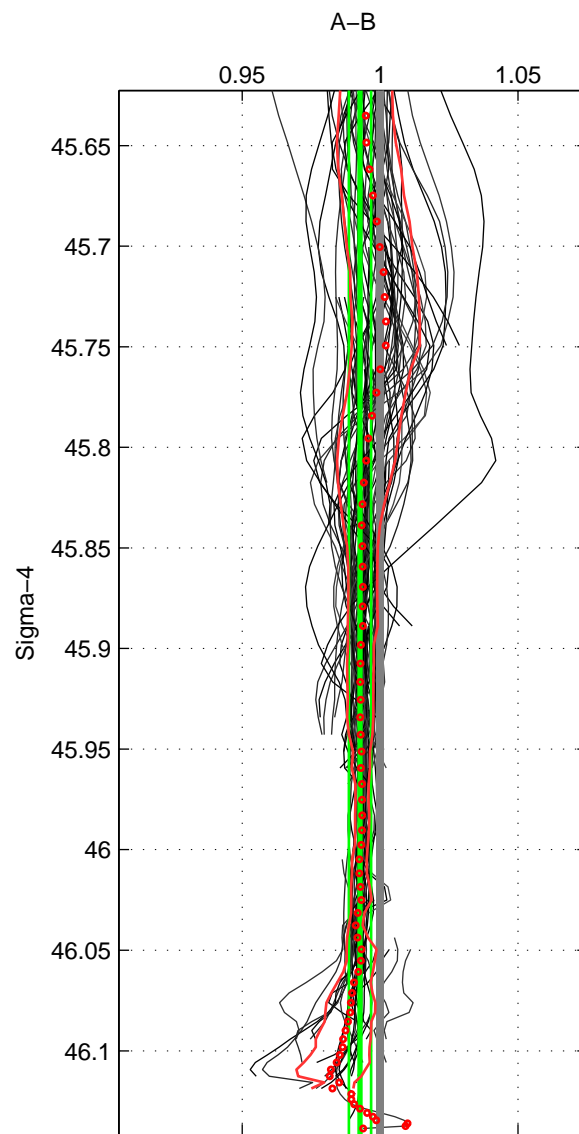

Cruise A (red). Date: Apr 2008 Cruisename: 339-09AR20080322
 Cruise B (blue). Date: Jan 2011 Cruisename: 340-09AR20110104

*** "Favourite" values are means of spaces 1 2 3.

	Offset	O.StDev	Ratio	R.Stdev	Rating
SIGMA:	-1.506	0.852	0.993	0.004	5
THETA:	-1.382	0.887	0.994	0.004	5
DEPTH:	-2.441	2.130	0.989	0.009	5
FAV. :	-1.777	1.290	0.992	0.006	5

Profiles of A: 56
 Profiles of B: 46
 Diff profs : 96
 WMoffset (A-B): -1.5063
 WMoffset stdev: 0.85248
 WMratio (A/B): 0.99272
 WMratio stdev: 0.0040114

Quality (1-5): 5

Profiles of A: 56
 Profiles of B: 46
 Diff profs : 96
 WMoffset (A-B): -1.3823
 WMoffset stdev: 0.88725
 WMratio (A/B): 0.99356
 WMratio stdev: 0.0040644

Quality (1-5): 5

Profiles of A: 56
 Profiles of B: 46
 Diff profs : 96
 WMoffset (A-B): -2.4413
 WMoffset stdev: 2.1298
 WMratio (A/B): 0.98864
 WMratio stdev: 0.0089392

Quality (1-5): 5