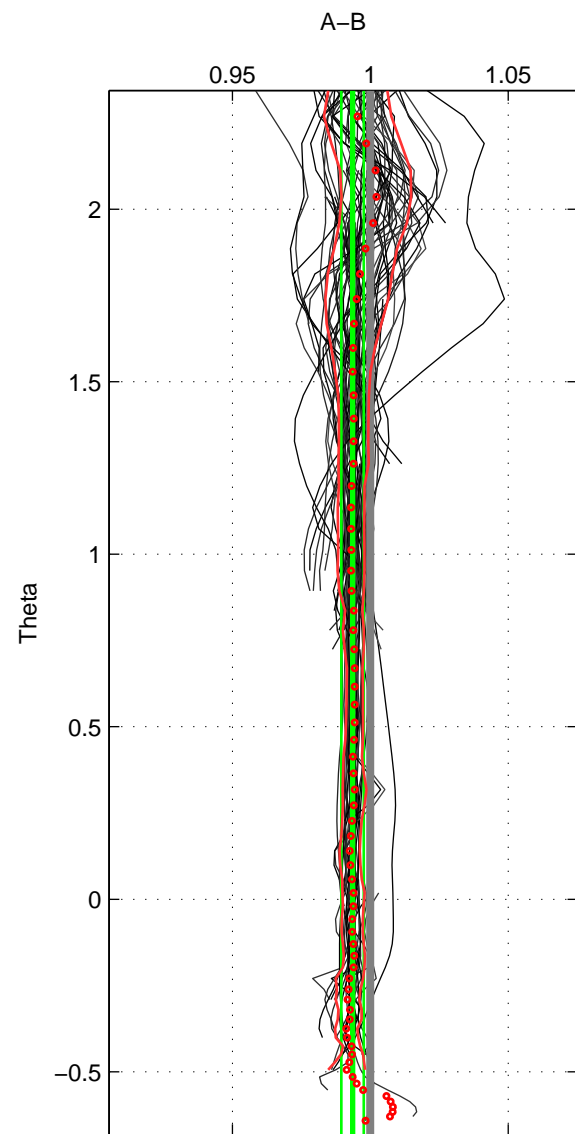

Cruise A (red). Date: Apr 2008 Cruisename: 339-09AR20080322
 Cruise B (blue). Date: Jan 2011 Cruisename: 340-09AR20110104

*** "Favourite" values are means of spaces 1 2 3.

	Offset	O.StDev	Ratio	R.Stdev	Rating
SIGMA:	-1.506	0.852	0.993	0.004	5
THETA:	-1.382	0.887	0.994	0.004	5
DEPTH:	-2.441	2.130	0.989	0.009	5
FAV. :	-1.777	1.290	0.992	0.006	5

Profiles of A: 56
 Profiles of B: 46
 Diff profs : 96
 WMoffset (A-B): -1.5063
 WMoffset stdev: 0.85248
 WMratio (A/B): 0.99272
 WMratio stdev: 0.0040114

Quality (1-5): 5

Profiles of A: 56
 Profiles of B: 46
 Diff profs : 96
 WMoffset (A-B): -1.3823
 WMoffset stdev: 0.88725
 WMratio (A/B): 0.99356
 WMratio stdev: 0.0040644

Quality (1-5): 5

Profiles of A: 56
 Profiles of B: 46
 Diff profs : 96
 WMoffset (A-B): -2.4413
 WMoffset stdev: 2.1298
 WMratio (A/B): 0.98864
 WMratio stdev: 0.0089392

Quality (1-5): 5