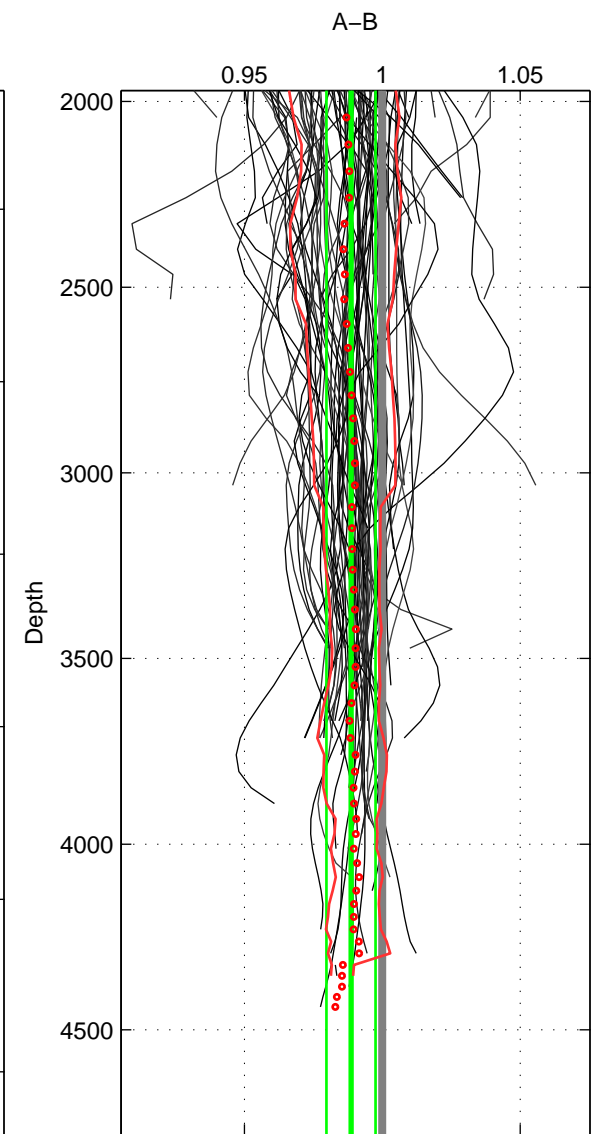

Cruise A (red). Date: Apr 2008 Cruisename: 339-09AR20080322
 Cruise B (blue). Date: Jan 2011 Cruisename: 340-09AR20110104

*** "Favourite" values are means of spaces 1 2 3.

	Offset	O.StDev	Ratio	R.Stdev	Rating
SIGMA:	-1.506	0.852	0.993	0.004	5
THETA:	-1.382	0.887	0.994	0.004	5
DEPTH:	-2.441	2.130	0.989	0.009	5
FAV. :	-1.777	1.290	0.992	0.006	5

Profiles of A: 56
 Profiles of B: 46
 Diff profs : 96
 WMoffset (A-B): -1.5063
 WMoffset stdev: 0.85248
 WMratio (A/B): 0.99272
 WMratio stdev: 0.0040114

Quality (1-5): 5

Profiles of A: 56
 Profiles of B: 46
 Diff profs : 96
 WMoffset (A-B): -1.3823
 WMoffset stdev: 0.88725
 WMratio (A/B): 0.99356
 WMratio stdev: 0.0040644

Quality (1-5): 5

Profiles of A: 56
 Profiles of B: 46
 Diff profs : 96
 WMoffset (A-B): -2.4413
 WMoffset stdev: 2.1298
 WMratio (A/B): 0.98864
 WMratio stdev: 0.0089392

Quality (1-5): 5