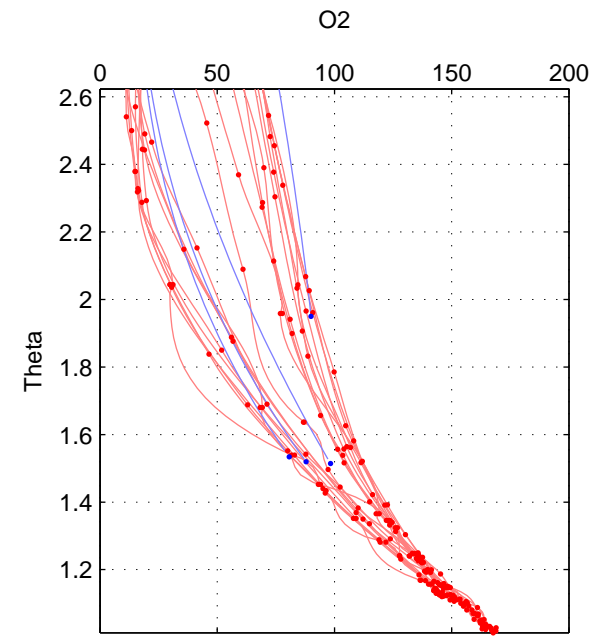

Cruise A (red). Date: Mar 1991 Cruisename: 479-31DS19910307

Cruise B (blue). Date: Nov 1997 Cruisename: 501-325019971101

*** "Favourite" values are those of space 2.

	Offset	O.StDev	Ratio	R.Stdev	Rating
SIGMA:	NaN	NaN	NaN	NaN	NaN
THETA:	-0.009	8.058	1.001	0.102	4
DEPTH:	NaN	NaN	NaN	NaN	NaN
FAV. :	-0.009	8.058	1.001	0.102	4

Profiles of A: 22
 Profiles of B: 4
 Diff profs : 19
 WMoffset (A-B): -0.0086531
 WMoffset stdev: 8.0578
 WMratio (A/B): 1.0006
 WMratio stdev: 0.10163

Quality (1-5): 4