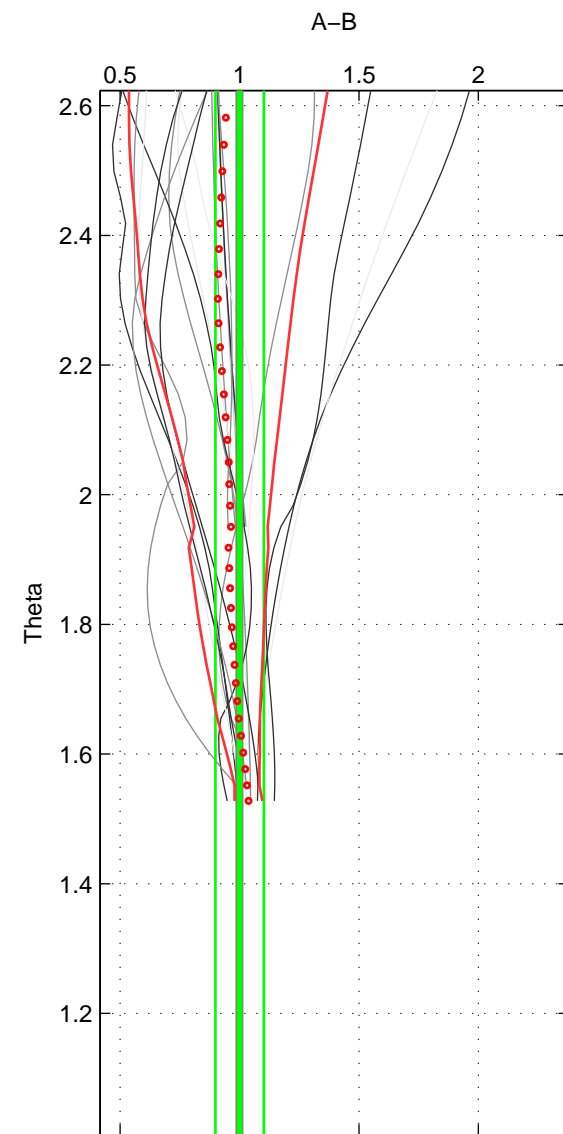

Cruise A (red). Date: Mar 1991 Cruisename: 479-31DS19910307

Cruise B (blue). Date: Nov 1997 Cruisename: 501-325019971101

*** "Favourite" values are those of space 2.

	Offset	O.StDev	Ratio	R.Stdev	Rating
SIGMA:	NaN	NaN	NaN	NaN	NaN
THETA:	-0.009	8.058	1.001	0.102	4
DEPTH:	NaN	NaN	NaN	NaN	NaN
FAV. :	-0.009	8.058	1.001	0.102	4

Profiles of A: 22
 Profiles of B: 4
 Diff profs : 19
 WMoffset (A-B): -0.0086531
 WMoffset stdev: 8.0578
 WMratio (A/B): 1.0006
 WMratio stdev: 0.10163

Quality (1-5): 4