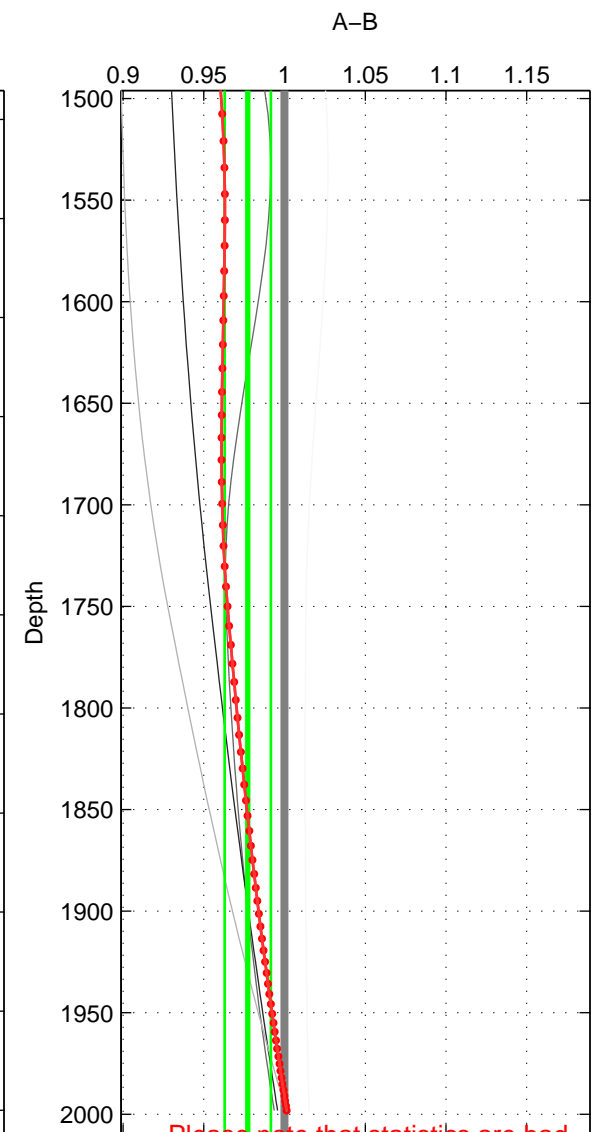

Cruise A (red). Date: Jul 2005 Cruisename: 669-49UF20050615

Cruise B (blue). Date: Nov 2007 Cruisename: 675-49UF20071023

\*\*\* "Favourite" values are means of spaces 1 2.

	Offset	O.StDev	Ratio	R.Stdev	Rating
SIGMA:	2.854	3.746	1.036	0.048	2
THETA:	3.201	4.807	1.040	0.060	2
DEPTH:	-2.342	1.387	0.977	0.014	1
FAV.:	3.027	4.276	1.038	0.054	2

Profiles of A: 2  
 Profiles of B: 4  
 Diff profs : 4  
 WMoffset (A-B): 2.8543  
 WMoffset stdev: 3.7455  
 WMratio (A/B): 1.0362  
 WMratio stdev: 0.047714

Quality (1-5): 2

Profiles of A: 2  
 Profiles of B: 4  
 Diff profs : 4  
 WMoffset (A-B): 3.2005  
 WMoffset stdev: 4.8074  
 WMratio (A/B): 1.0401  
 WMratio stdev: 0.060328

Quality (1-5): 2

Profiles of A: 2  
 Profiles of B: 4  
 Diff profs : 4  
 WMoffset (A-B): -2.3422  
 WMoffset stdev: 1.3871  
 WMratio (A/B): 0.97723  
 WMratio stdev: 0.014332

Quality (1-5): 1

Please note that statistics are bad.