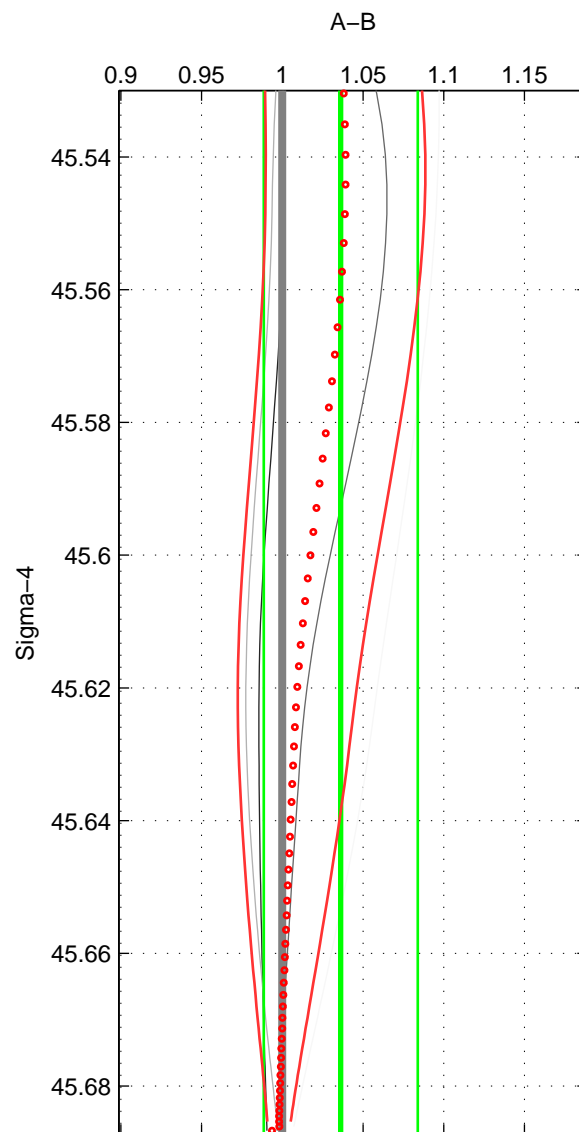

Cruise A (red). Date: Jul 2005 Cruisename: 669-49UF20050615

Cruise B (blue). Date: Nov 2007 Cruisename: 675-49UF20071023

\*\*\* "Favourite" values are means of spaces 1 2.

	Offset	O.StDev	Ratio	R.Stdev	Rating
SIGMA:	2.854	3.746	1.036	0.048	2
THETA:	3.201	4.807	1.040	0.060	2
DEPTH:	-2.342	1.387	0.977	0.014	1
FAV.:	3.027	4.276	1.038	0.054	2

Profiles of A: 2  
 Profiles of B: 4  
 Diff profs : 4  
 WMoffset (A-B): 2.8543  
 WMoffset stdev: 3.7455  
 WMratio (A/B): 1.0362  
 WMratio stdev: 0.047714

Quality (1-5): 2

Profiles of A: 2  
 Profiles of B: 4  
 Diff profs : 4  
 WMoffset (A-B): 3.2005  
 WMoffset stdev: 4.8074  
 WMratio (A/B): 1.0401  
 WMratio stdev: 0.060328

Quality (1-5): 2

Profiles of A: 2  
 Profiles of B: 4  
 Diff profs : 4  
 WMoffset (A-B): -2.3422  
 WMoffset stdev: 1.3871  
 WMratio (A/B): 0.97723  
 WMratio stdev: 0.014332

Quality (1-5): 1

Please note that statistics are bad.