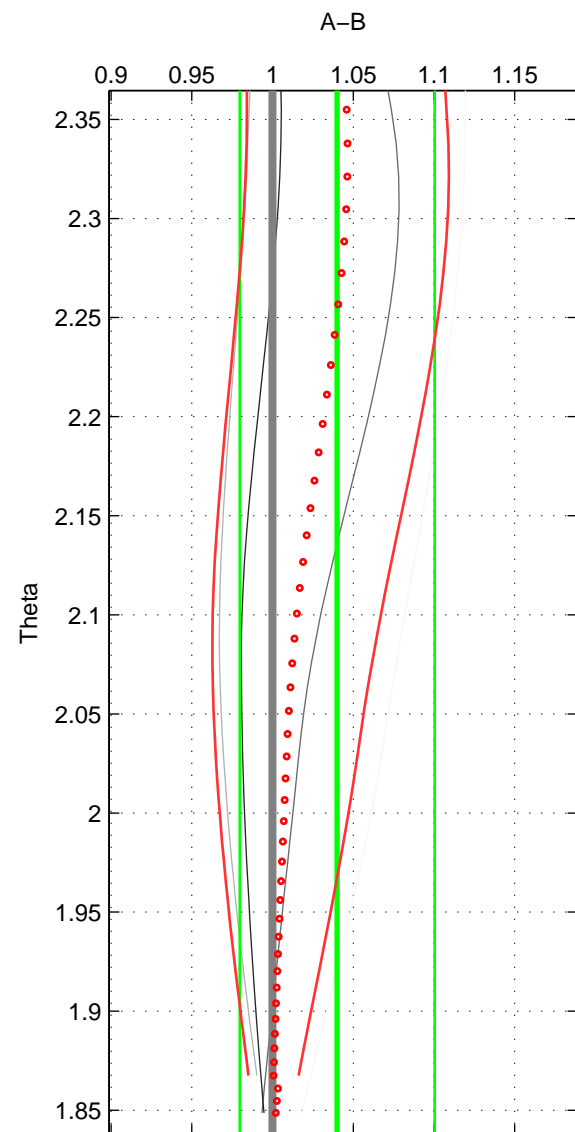

Cruise A (red). Date: Jul 2005 Cruisename: 669-49UF20050615

Cruise B (blue). Date: Nov 2007 Cruisename: 675-49UF20071023

\*\*\* "Favourite" values are means of spaces 1 2.

	Offset	O.StDev	Ratio	R.Stdev	Rating
SIGMA:	2.854	3.746	1.036	0.048	2
THETA:	3.201	4.807	1.040	0.060	2
DEPTH:	-2.342	1.387	0.977	0.014	1
FAV.:	3.027	4.276	1.038	0.054	2

Profiles of A: 2  
 Profiles of B: 4  
 Diff profs : 4  
 WMoffset (A-B): 2.8543  
 WMoffset stdev: 3.7455  
 WMratio (A/B): 1.0362  
 WMratio stdev: 0.047714

Quality (1-5): 2

Profiles of A: 2  
 Profiles of B: 4  
 Diff profs : 4  
 WMoffset (A-B): 3.2005  
 WMoffset stdev: 4.8074  
 WMratio (A/B): 1.0401  
 WMratio stdev: 0.060328

Quality (1-5): 2

Profiles of A: 2  
 Profiles of B: 4  
 Diff profs : 4  
 WMoffset (A-B): -2.3422  
 WMoffset stdev: 1.3871  
 WMratio (A/B): 0.97723  
 WMratio stdev: 0.014332

Quality (1-5): 1

Please note that statistics are bad.