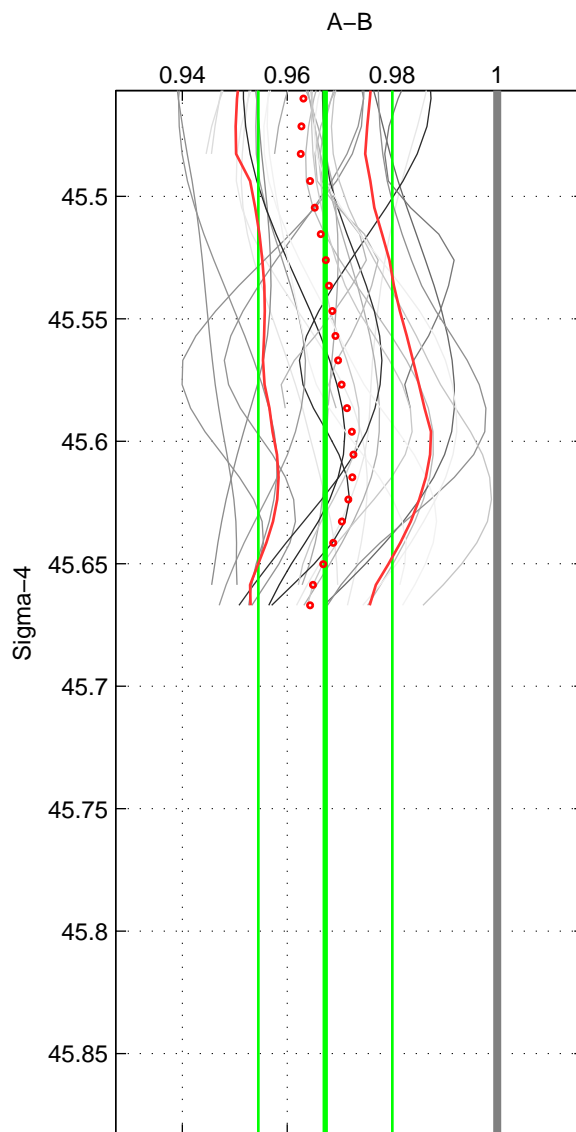

Cruise A (red). Date: Mar 1989 Cruisename: 507-32MW19890206

Cruise B (blue). Date: Feb 2007 Cruisename: 673-49UF20070117

*** "Favourite" values are those of space 2.

	Offset	O.StDev	Ratio	R.Stdev	Rating
SIGMA:	-3.552	1.392	0.967	0.013	4
THETA:	-5.504	1.035	0.959	0.007	5
DEPTH:	-4.283	0.557	0.961	0.003	3
FAV.:	-5.504	1.035	0.959	0.007	5

Profiles of A: 14
 Profiles of B: 3
 Diff profs: 29
 WMoffset (A-B): -3.5518
 WMoffset stdev: 1.3924
 WMratio (A/B): 0.96726
 WMratio stdev: 0.01277

Quality (1-5): 4

Profiles of A: 14
 Profiles of B: 3
 Diff profs: 29
 WMoffset (A-B): -5.5043
 WMoffset stdev: 1.0348
 WMratio (A/B): 0.95873
 WMratio stdev: 0.0074663

Quality (1-5): 5

Profiles of A: 14
 Profiles of B: 3
 Diff profs: 29
 WMoffset (A-B): -4.283
 WMoffset stdev: 0.55672
 WMratio (A/B): 0.96129
 WMratio stdev: 0.0031083

Quality (1-5): 3

Please note that statistics are bad.