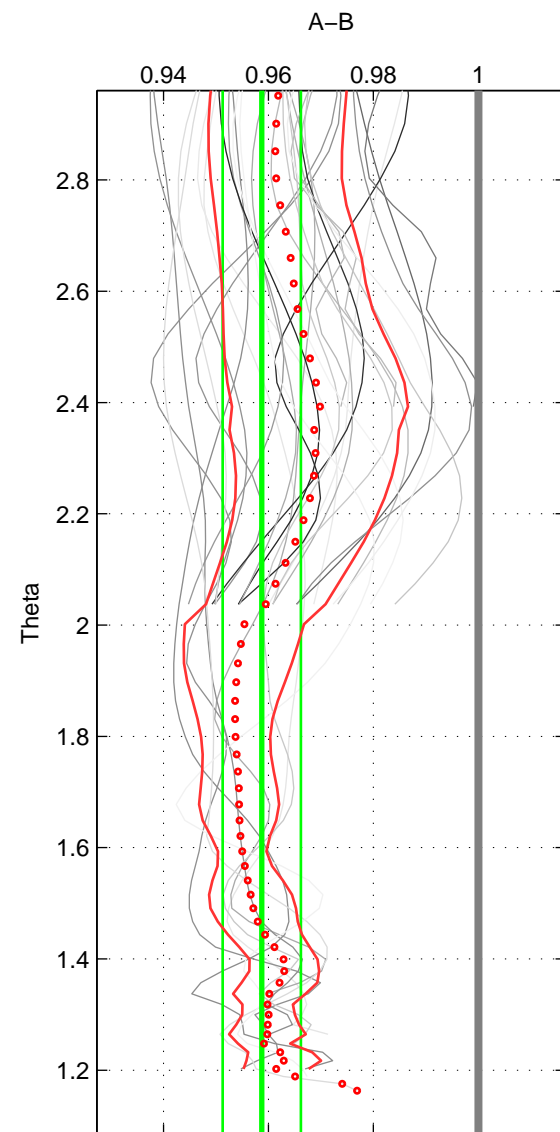

Cruise A (red). Date: Mar 1989 Cruisename: 507-32MW19890206

Cruise B (blue). Date: Feb 2007 Cruisename: 673-49UF20070117

*** "Favourite" values are those of space 2.

	Offset	O.StDev	Ratio	R.Stdev	Rating
SIGMA:	-3.552	1.392	0.967	0.013	4
THETA:	-5.504	1.035	0.959	0.007	5
DEPTH:	-4.283	0.557	0.961	0.003	3
FAV.:	-5.504	1.035	0.959	0.007	5

Profiles of A: 14
 Profiles of B: 3
 Diff profs: 29
 WMoffset (A-B): -3.5518
 WMoffset stdev: 1.3924
 WMratio (A/B): 0.96726
 WMratio stdev: 0.01277

Quality (1-5): 4

Profiles of A: 14
 Profiles of B: 3
 Diff profs: 29
 WMoffset (A-B): -5.5043
 WMoffset stdev: 1.0348
 WMratio (A/B): 0.95873
 WMratio stdev: 0.0074663

Quality (1-5): 5

Profiles of A: 14
 Profiles of B: 3
 Diff profs: 29
 WMoffset (A-B): -4.283
 WMoffset stdev: 0.55672
 WMratio (A/B): 0.96129
 WMratio stdev: 0.0031083

Quality (1-5): 3

Please note that statistics are bad.