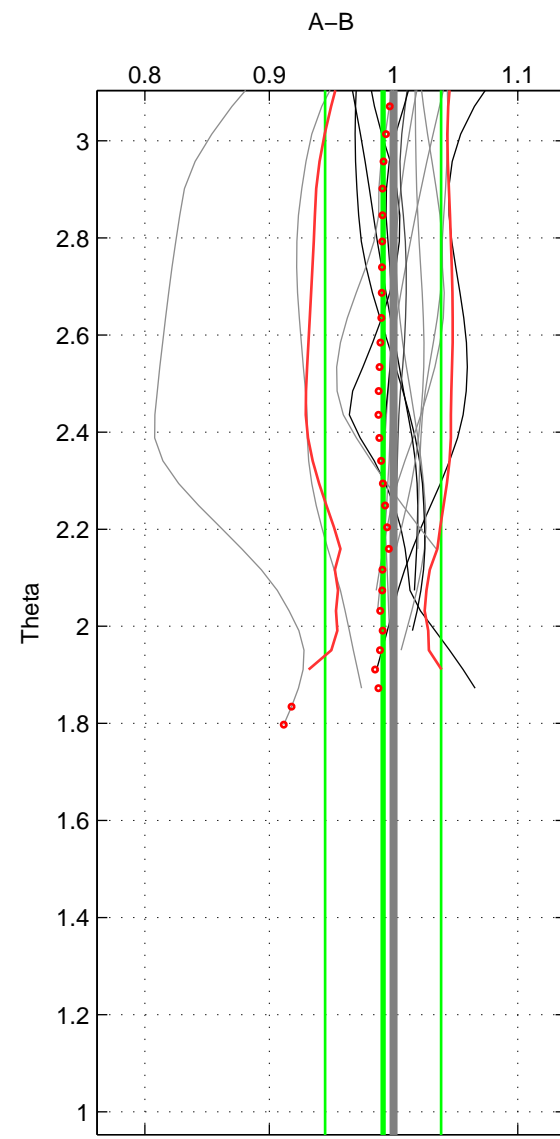

Cruise A (red). Date: Nov 2001 Cruisename: 695-49UP20011010

Cruise B (blue). Date: Jun 2007 Cruisename: 715-49UP20070606

*** "Favourite" values are those of space 2.

	Offset	O.StDev	Ratio	R.Stdev	Rating
SIGMA:	-5.801	1.920	0.901	0.048	2
THETA:	-0.316	3.003	0.992	0.047	4
DEPTH:	-1.753	0.512	0.978	0.009	3
FAV. :	-0.316	3.003	0.992	0.047	4

Profiles of A: 1
 Profiles of B: 16
 Diff profs : 1
 WMoffset (A-B): -5.8009
 WMoffset stdev: 1.9197
 WMratio (A/B): 0.90083
 WMratio stdev: 0.048165

Quality (1-5): 2

Profiles of A: 14
 Profiles of B: 16
 Diff profs : 15
 WMoffset (A-B): -0.31586
 WMoffset stdev: 3.0027
 WMratio (A/B): 0.9916
 WMratio stdev: 0.04672

Quality (1-5): 4

Profiles of A: 14
 Profiles of B: 16
 Diff profs : 15
 WMoffset (A-B): -1.7533
 WMoffset stdev: 0.51179
 WMratio (A/B): 0.97802
 WMratio stdev: 0.0093396

Quality (1-5): 3