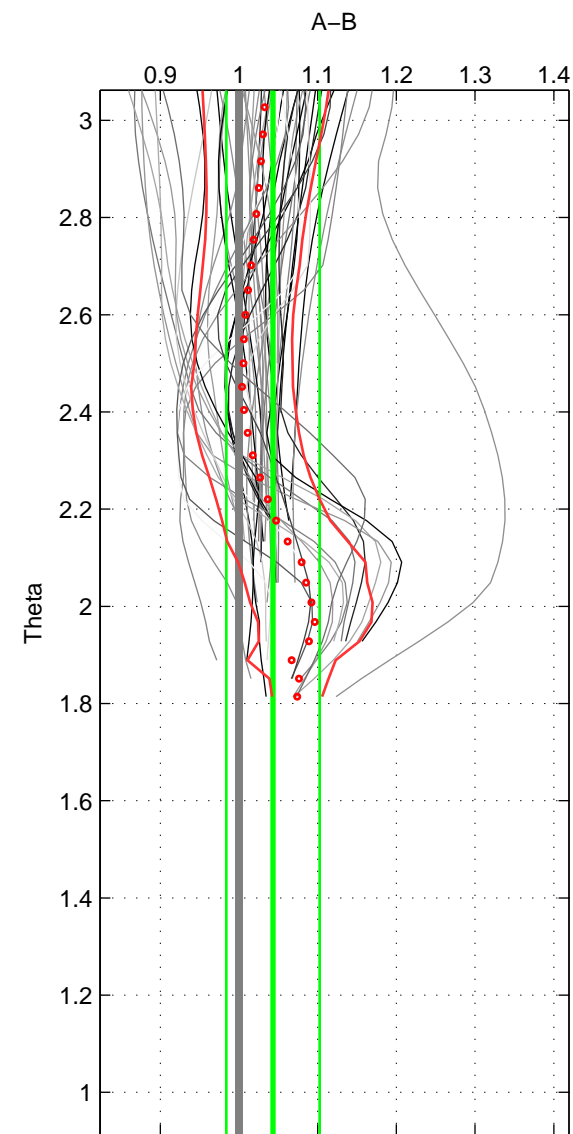

Cruise A (red). Date: Oct 1998 Cruisename: 686-49UP19980916
 Cruise B (blue). Date: Feb 2007 Cruisename: 714-49UP20070118

*** "Favourite" values are those of space 2.

	Offset	O.StDev	Ratio	R.Stdev	Rating
SIGMA:	3.397	3.567	1.044	0.056	4
THETA:	3.007	3.755	1.043	0.059	5
DEPTH:	4.634	1.780	1.068	0.024	3
FAV.:	3.007	3.755	1.043	0.059	5

Profiles of A: 23
 Profiles of B: 25
 Diff profs : 48
 WMoffset (A-B): 3.3969
 WMoffset stdev: 3.5665
 WMratio (A/B): 1.0439
 WMratio stdev: 0.055646

Quality (1-5): 4

Profiles of A: 23
 Profiles of B: 25
 Diff profs : 48
 WMoffset (A-B): 3.0073
 WMoffset stdev: 3.7548
 WMratio (A/B): 1.0433
 WMratio stdev: 0.059266

Quality (1-5): 5

Profiles of A: 23
 Profiles of B: 25
 Diff profs : 48
 WMoffset (A-B): 4.6343
 WMoffset stdev: 1.7796
 WMratio (A/B): 1.0678
 WMratio stdev: 0.024169

Quality (1-5): 3

Please note that statistics are bad.