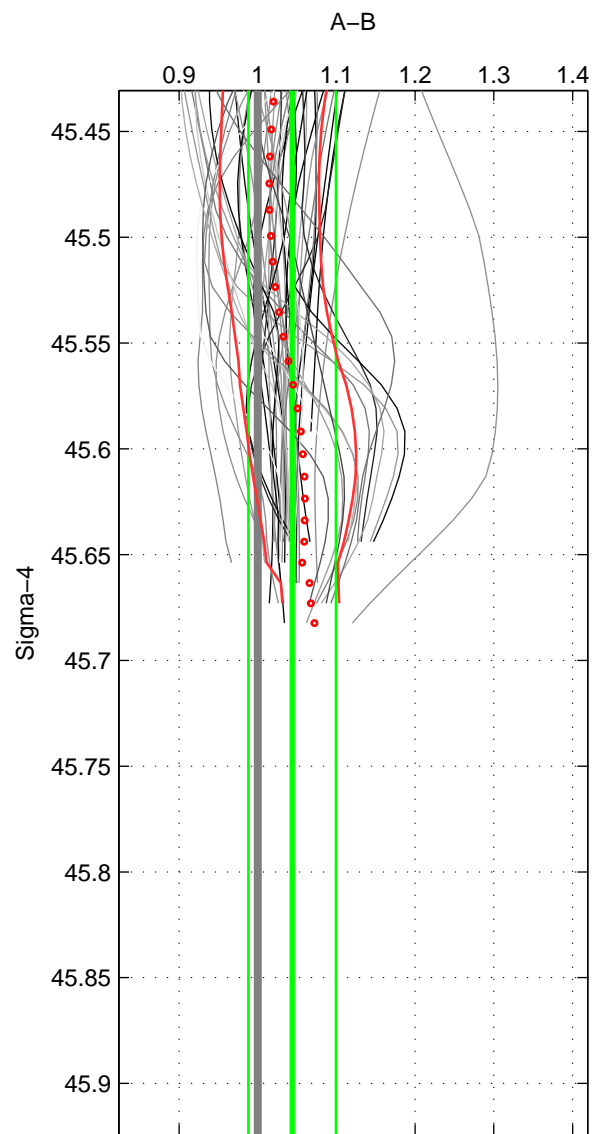

Cruise A (red). Date: Oct 1998 Cruisename: 686-49UP19980916
 Cruise B (blue). Date: Feb 2007 Cruisename: 714-49UP20070118

*** "Favourite" values are those of space 2.

	Offset	O.StDev	Ratio	R.Stdev	Rating
SIGMA:	3.397	3.567	1.044	0.056	4
THETA:	3.007	3.755	1.043	0.059	5
DEPTH:	4.634	1.780	1.068	0.024	3
FAV.:	3.007	3.755	1.043	0.059	5

Profiles of A: 23
 Profiles of B: 25
 Diff profs : 48
 WMoffset (A-B): 3.3969
 WMoffset stdev: 3.5665
 WMratio (A/B): 1.0439
 WMratio stdev: 0.055646

Quality (1-5): 4

Profiles of A: 23
 Profiles of B: 25
 Diff profs : 48
 WMoffset (A-B): 3.0073
 WMoffset stdev: 3.7548
 WMratio (A/B): 1.0433
 WMratio stdev: 0.059266

Quality (1-5): 5

Profiles of A: 23
 Profiles of B: 25
 Diff profs : 48
 WMoffset (A-B): 4.6343
 WMoffset stdev: 1.7796
 WMratio (A/B): 1.0678
 WMratio stdev: 0.024169

Quality (1-5): 3

Please note that statistics are bad.