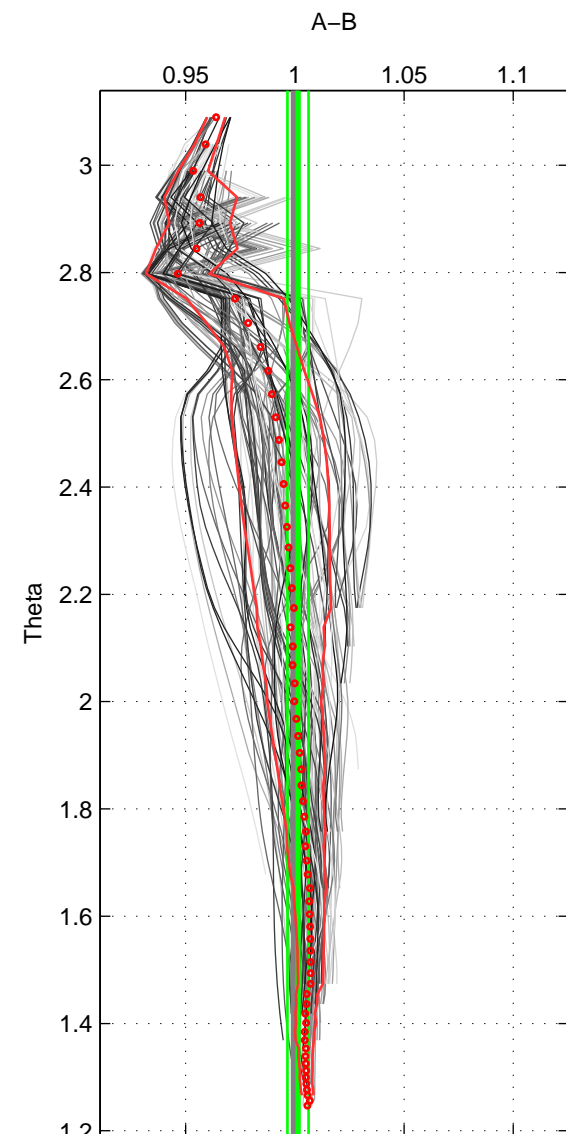

Cruise A (red). Date: Jun 2006 Cruisename: 135-06MM20060523

Cruise B (blue). Date: Jul 1997 Cruisename: 154-06MT19970707

\*\*\* "Favourite" values are means of spaces 1 2 3.

	Offset	O.StDev	Ratio	R.Stdev	Rating
SIGMA:	0.813	1.520	1.003	0.005	4
THETA:	0.420	1.446	1.001	0.005	4
DEPTH:	-0.592	7.992	0.998	0.028	4
FAV.:	0.214	3.653	1.001	0.013	4

Profiles of A: 18  
 Profiles of B: 8  
 Diff profs: 100  
 WMoffset (A-B): 0.81304  
 WMoffset stdev: 1.5195  
 WMratio (A/B): 1.0027  
 WMratio stdev: 0.0050568

Quality (1-5): 4

Profiles of A: 18  
 Profiles of B: 8  
 Diff profs: 100  
 WMoffset (A-B): 0.42036  
 WMoffset stdev: 1.4457  
 WMratio (A/B): 1.0014  
 WMratio stdev: 0.0048262

Quality (1-5): 4

Profiles of A: 18  
 Profiles of B: 8  
 Diff profs: 100  
 WMoffset (A-B): -0.59188  
 WMoffset stdev: 7.9924  
 WMratio (A/B): 0.99806  
 WMratio stdev: 0.027728

Quality (1-5): 4