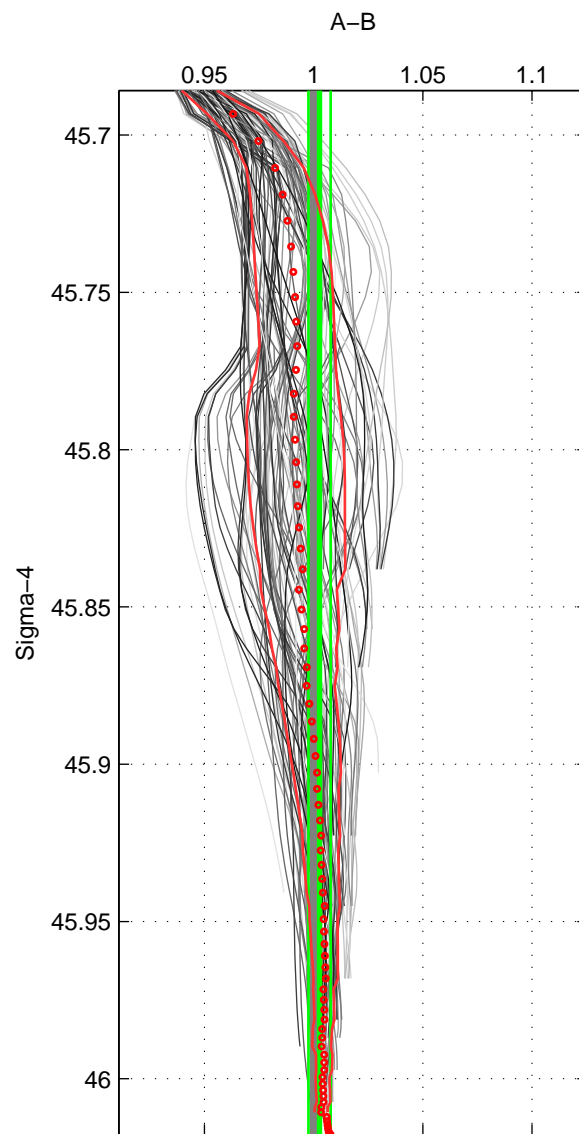

Cruise A (red). Date: Jun 2006 Cruisename: 135-06MM20060523

Cruise B (blue). Date: Jul 1997 Cruisename: 154-06MT19970707

\*\*\* "Favourite" values are means of spaces 1 2 3.

	Offset	O.StDev	Ratio	R.Stdev	Rating
SIGMA:	0.813	1.520	1.003	0.005	4
THETA:	0.420	1.446	1.001	0.005	4
DEPTH:	-0.592	7.992	0.998	0.028	4
FAV.:	0.214	3.653	1.001	0.013	4

Profiles of A: 18  
 Profiles of B: 8  
 Diff profs: 100  
 WMoffset (A-B): 0.81304  
 WMoffset stdev: 1.5195  
 WMratio (A/B): 1.0027  
 WMratio stdev: 0.0050568

Quality (1-5): 4

Profiles of A: 18  
 Profiles of B: 8  
 Diff profs: 100  
 WMoffset (A-B): 0.42036  
 WMoffset stdev: 1.4457  
 WMratio (A/B): 1.0014  
 WMratio stdev: 0.0048262

Quality (1-5): 4

Profiles of A: 18  
 Profiles of B: 8  
 Diff profs: 100  
 WMoffset (A-B): -0.59188  
 WMoffset stdev: 7.9924  
 WMratio (A/B): 0.99806  
 WMratio stdev: 0.027728

Quality (1-5): 4