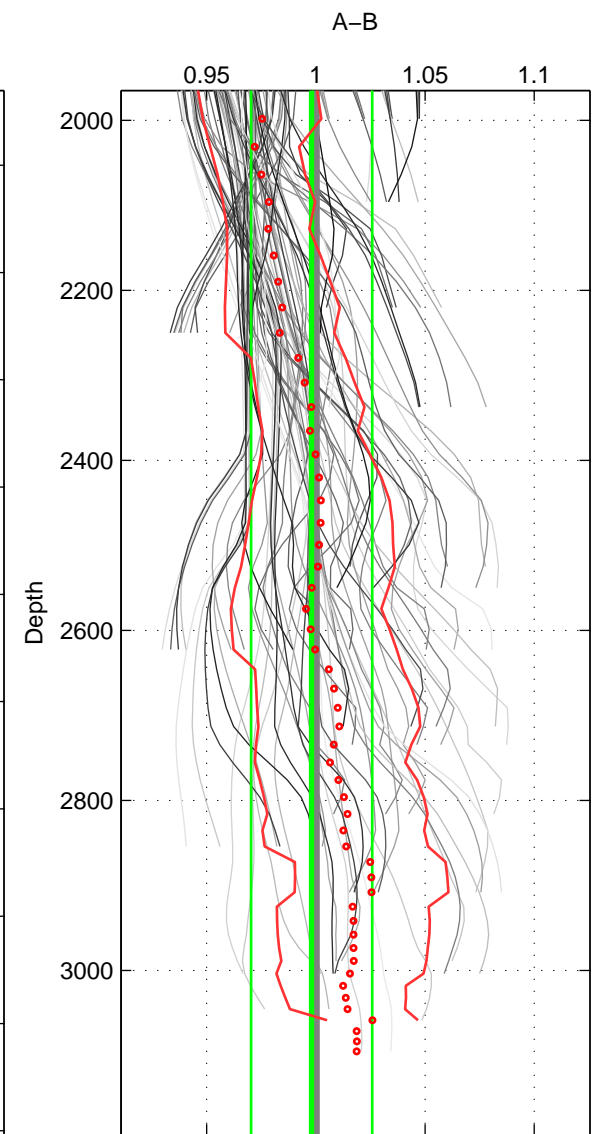

Cruise A (red). Date: Jun 2006 Cruisename: 135-06MM20060523

Cruise B (blue). Date: Jul 1997 Cruisename: 154-06MT19970707

\*\*\* "Favourite" values are means of spaces 1 2 3.

	Offset	O.StDev	Ratio	R.Stdev	Rating
SIGMA:	0.813	1.520	1.003	0.005	4
THETA:	0.420	1.446	1.001	0.005	4
DEPTH:	-0.592	7.992	0.998	0.028	4
FAV.:	0.214	3.653	1.001	0.013	4

Profiles of A: 18  
 Profiles of B: 8  
 Diff profs: 100  
 WMoffset (A-B): 0.81304  
 WMoffset stdev: 1.5195  
 WMratio (A/B): 1.0027  
 WMratio stdev: 0.0050568

Quality (1-5): 4

Profiles of A: 18  
 Profiles of B: 8  
 Diff profs: 100  
 WMoffset (A-B): 0.42036  
 WMoffset stdev: 1.4457  
 WMratio (A/B): 1.0014  
 WMratio stdev: 0.0048262

Quality (1-5): 4

Profiles of A: 18  
 Profiles of B: 8  
 Diff profs: 100  
 WMoffset (A-B): -0.59188  
 WMoffset stdev: 7.9924  
 WMratio (A/B): 0.99806  
 WMratio stdev: 0.027728

Quality (1-5): 4