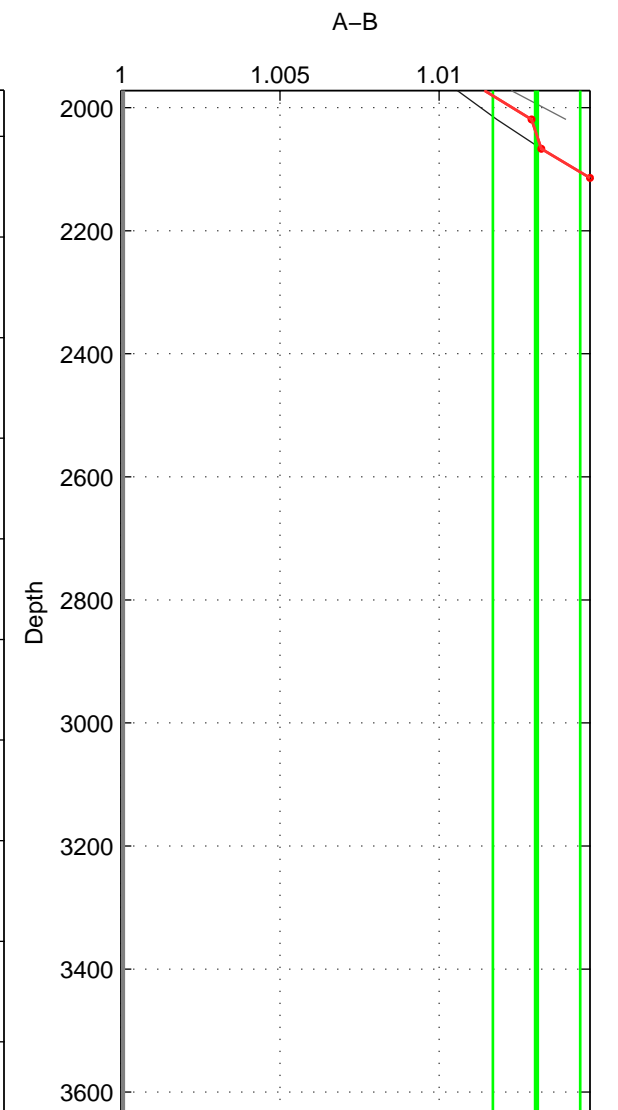

Cruise A (red). Date: Sep 2003 Cruisename: 54-32H120030911
 Cruise B (blue). Date: Aug 2004 Cruisename: 56-32H120040718

*** "Favourite" values are means of spaces 1 2 3.

	Offset	O.StDev	Ratio	R.Stdev	Rating
SIGMA:	2.173	0.367	1.008	0.001	2
THETA:	2.816	0.393	1.010	0.001	2
DEPTH:	3.696	0.364	1.013	0.001	2
FAV.:	2.895	0.375	1.010	0.001	2

Please note that statistics are bad.

Profiles of A: 1
 Profiles of B: 1
 Diff profs : 1
 WMoffset (A-B): 2.1734
 WMoffset stdev: 0.36733
 WMratio (A/B): 1.0077
 WMratio stdev: 0.0013464

Quality (1-5): 2

Please note that statistics are bad.

Profiles of A: 1
 Profiles of B: 1
 Diff profs : 1
 WMoffset (A-B): 2.8162
 WMoffset stdev: 0.39284
 WMratio (A/B): 1.01
 WMratio stdev: 0.0014398

Quality (1-5): 2

Please note that statistics are bad.

Profiles of A: 2
 Profiles of B: 1
 Diff profs : 2
 WMoffset (A-B): 3.6963
 WMoffset stdev: 0.36394
 WMratio (A/B): 1.0131
 WMratio stdev: 0.0013724

Quality (1-5): 2