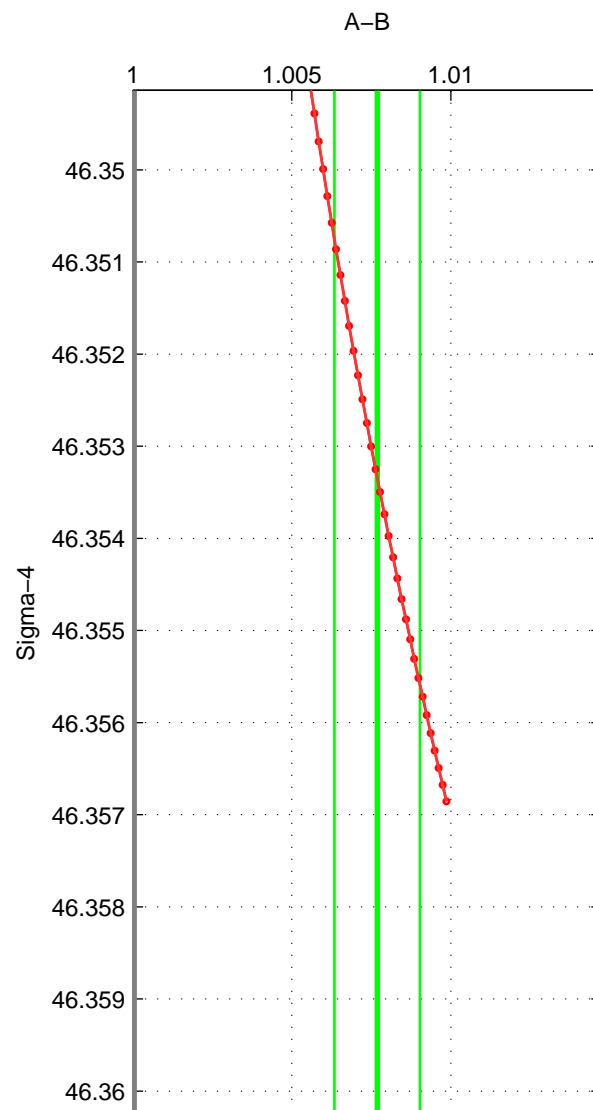

Cruise A (red). Date: Sep 2003 Cruisename: 54-32H120030911
 Cruise B (blue). Date: Aug 2004 Cruisename: 56-32H120040718

*** "Favourite" values are means of spaces 1 2 3.

	Offset	O.StDev	Ratio	R.Stdev	Rating
SIGMA:	2.173	0.367	1.008	0.001	2
THETA:	2.816	0.393	1.010	0.001	2
DEPTH:	3.696	0.364	1.013	0.001	2
FAV.:	2.895	0.375	1.010	0.001	2

Please note that statistics are bad.

Profiles of A: 1
 Profiles of B: 1
 Diff profs : 1
 WMoffset (A-B): 2.1734
 WMoffset stdev: 0.36733
 WMratio (A/B): 1.0077
 WMratio stdev: 0.0013464

Quality (1-5): 2

Please note that statistics are bad.

Profiles of A: 1
 Profiles of B: 1
 Diff profs : 1
 WMoffset (A-B): 2.8162
 WMoffset stdev: 0.39284
 WMratio (A/B): 1.01
 WMratio stdev: 0.0014398

Quality (1-5): 2

Please note that statistics are bad.

Profiles of A: 2
 Profiles of B: 1
 Diff profs : 2
 WMoffset (A-B): 3.6963
 WMoffset stdev: 0.36394
 WMratio (A/B): 1.0131
 WMratio stdev: 0.0013724

Quality (1-5): 2