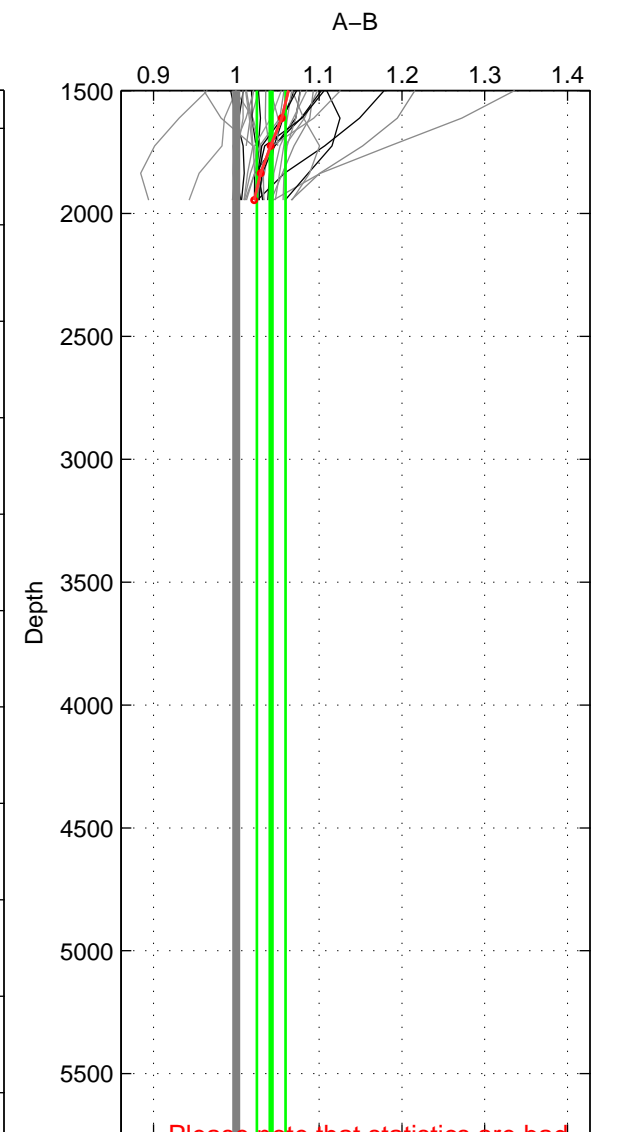

Cruise A (red). Date: Oct 1998 Cruisename: 686-49UP19980916

Cruise B (blue). Date: Oct 2002 Cruisename: 698-49UP20021001

\*\*\* "Favourite" values are those of space 2.

	Offset	O.StDev	Ratio	R.Stdev	Rating
SIGMA:	3.480	2.953	1.039	0.040	4
THETA:	3.775	3.756	1.048	0.064	5
DEPTH:	3.548	0.976	1.042	0.017	3
FAV.:	3.775	3.756	1.048	0.064	5

Profiles of A: 20  
 Profiles of B: 25  
 Diff profs : 34  
 WMoffset (A-B): 3.4798  
 WMoffset stdev: 2.9534  
 WMratio (A/B): 1.0389  
 WMratio stdev: 0.040221

Quality (1-5): 4

Profiles of A: 20  
 Profiles of B: 25  
 Diff profs : 34  
 WMoffset (A-B): 3.7754  
 WMoffset stdev: 3.7558  
 WMratio (A/B): 1.0485  
 WMratio stdev: 0.064111

Quality (1-5): 5

Profiles of A: 20  
 Profiles of B: 25  
 Diff profs : 34  
 WMoffset (A-B): 3.5482  
 WMoffset stdev: 0.97586  
 WMratio (A/B): 1.0421  
 WMratio stdev: 0.01726

Quality (1-5): 3

Please note that statistics are bad.