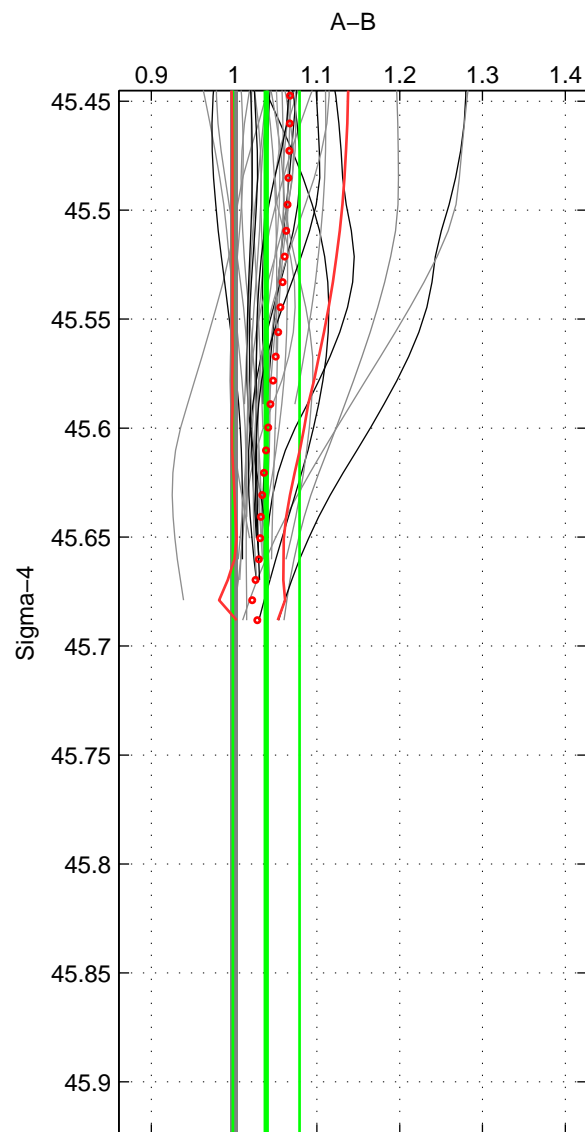

Cruise A (red). Date: Oct 1998 Cruisename: 686-49UP19980916

Cruise B (blue). Date: Oct 2002 Cruisename: 698-49UP20021001

\*\*\* "Favourite" values are those of space 2.

	Offset	O.StDev	Ratio	R.Stdev	Rating
SIGMA:	3.480	2.953	1.039	0.040	4
THETA:	3.775	3.756	1.048	0.064	5
DEPTH:	3.548	0.976	1.042	0.017	3
FAV.:	3.775	3.756	1.048	0.064	5

Profiles of A: 20  
 Profiles of B: 25  
 Diff profs : 34  
 WMoffset (A-B): 3.4798  
 WMoffset stdev: 2.9534  
 WMratio (A/B): 1.0389  
 WMratio stdev: 0.040221

Quality (1-5): 4

Profiles of A: 20  
 Profiles of B: 25  
 Diff profs : 34  
 WMoffset (A-B): 3.7754  
 WMoffset stdev: 3.7558  
 WMratio (A/B): 1.0485  
 WMratio stdev: 0.064111

Quality (1-5): 5

Profiles of A: 20  
 Profiles of B: 25  
 Diff profs : 34  
 WMoffset (A-B): 3.5482  
 WMoffset stdev: 0.97586  
 WMratio (A/B): 1.0421  
 WMratio stdev: 0.01726

Quality (1-5): 3

Please note that statistics are bad.