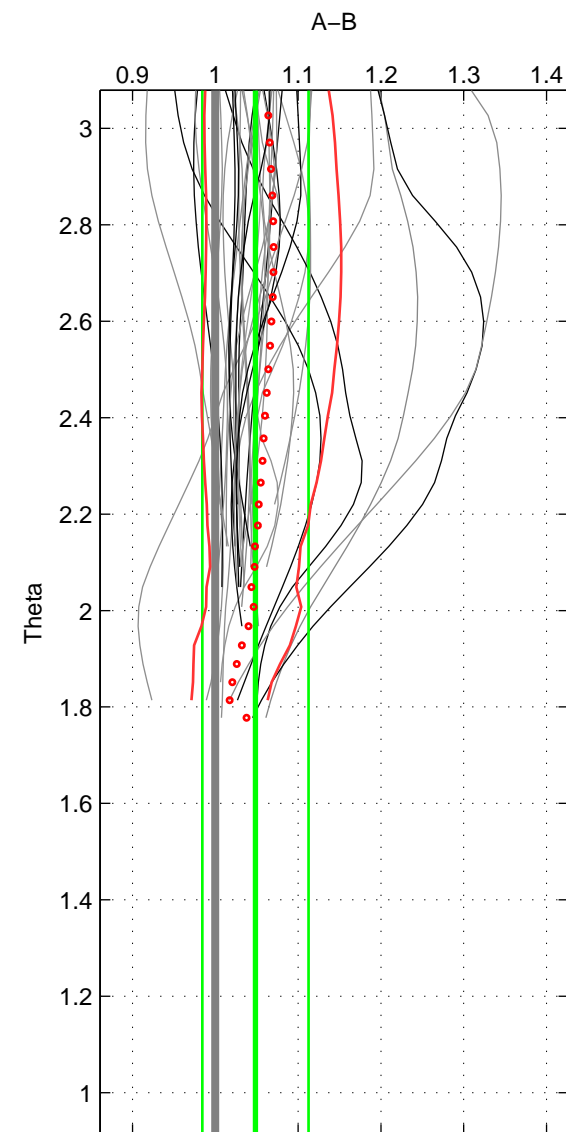

Cruise A (red). Date: Oct 1998 Cruisename: 686-49UP19980916

Cruise B (blue). Date: Oct 2002 Cruisename: 698-49UP20021001

\*\*\* "Favourite" values are those of space 2.

	Offset	O.StDev	Ratio	R.Stdev	Rating
SIGMA:	3.480	2.953	1.039	0.040	4
THETA:	3.775	3.756	1.048	0.064	5
DEPTH:	3.548	0.976	1.042	0.017	3
FAV.:	3.775	3.756	1.048	0.064	5

Profiles of A: 20  
 Profiles of B: 25  
 Diff profs : 34  
 WMoffset (A-B): 3.4798  
 WMoffset stdev: 2.9534  
 WMratio (A/B): 1.0389  
 WMratio stdev: 0.040221

Quality (1-5): 4

Profiles of A: 20  
 Profiles of B: 25  
 Diff profs : 34  
 WMoffset (A-B): 3.7754  
 WMoffset stdev: 3.7558  
 WMratio (A/B): 1.0485  
 WMratio stdev: 0.064111

Quality (1-5): 5

Profiles of A: 20  
 Profiles of B: 25  
 Diff profs : 34  
 WMoffset (A-B): 3.5482  
 WMoffset stdev: 0.97586  
 WMratio (A/B): 1.0421  
 WMratio stdev: 0.01726

Quality (1-5): 3

Please note that statistics are bad.