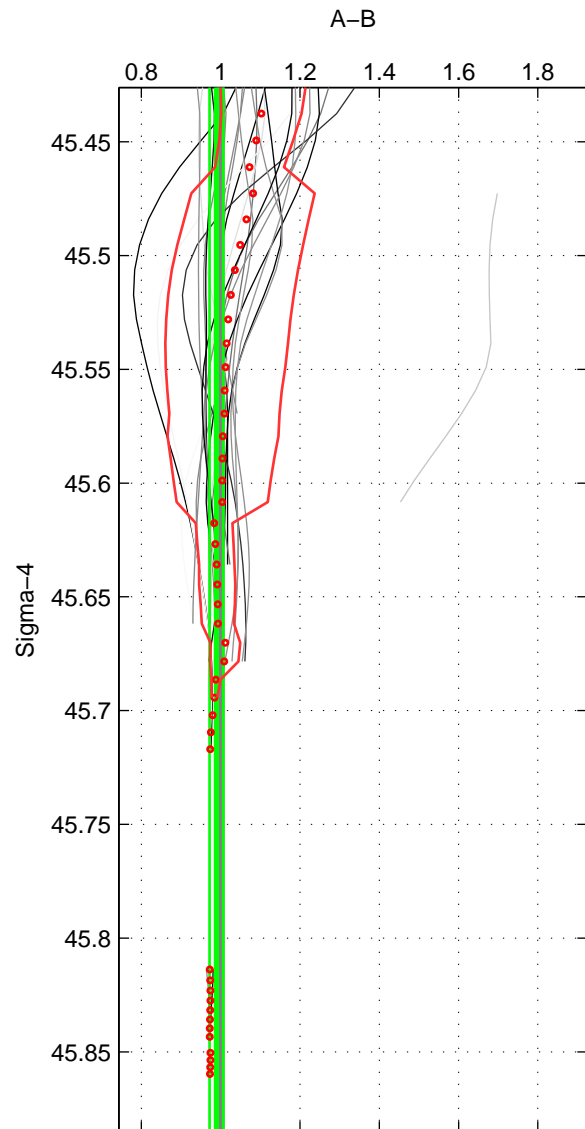

Cruise A (red). Date: May 1999 Cruisename: 687-49UP19990419

Cruise B (blue). Date: May 2000 Cruisename: 689-49UP20000420

*** "Favourite" values are means of spaces 1 2.

	Offset	O.StDev	Ratio	R.Stdev	Rating
SIGMA:	-0.639	1.247	0.989	0.017	5
THETA:	-0.609	3.049	0.989	0.047	5
DEPTH:	-4.327	3.726	0.973	0.036	3
FAV.:	-0.624	2.148	0.989	0.032	5

Profiles of A: 13
 Profiles of B: 9
 Diff profs : 24
 WMoffset (A-B): -0.63874
 WMoffset stdev: 1.2471
 WMratio (A/B): 0.98923
 WMratio stdev: 0.017355

Quality (1-5): 5

Profiles of A: 13
 Profiles of B: 9
 Diff profs : 24
 WMoffset (A-B): -0.60924
 WMoffset stdev: 3.0494
 WMratio (A/B): 0.98945
 WMratio stdev: 0.046539

Quality (1-5): 5

Profiles of A: 13
 Profiles of B: 9
 Diff profs : 24
 WMoffset (A-B): -4.327
 WMoffset stdev: 3.7256
 WMratio (A/B): 0.97286
 WMratio stdev: 0.036111

Quality (1-5): 3

Please note that statistics are bad.