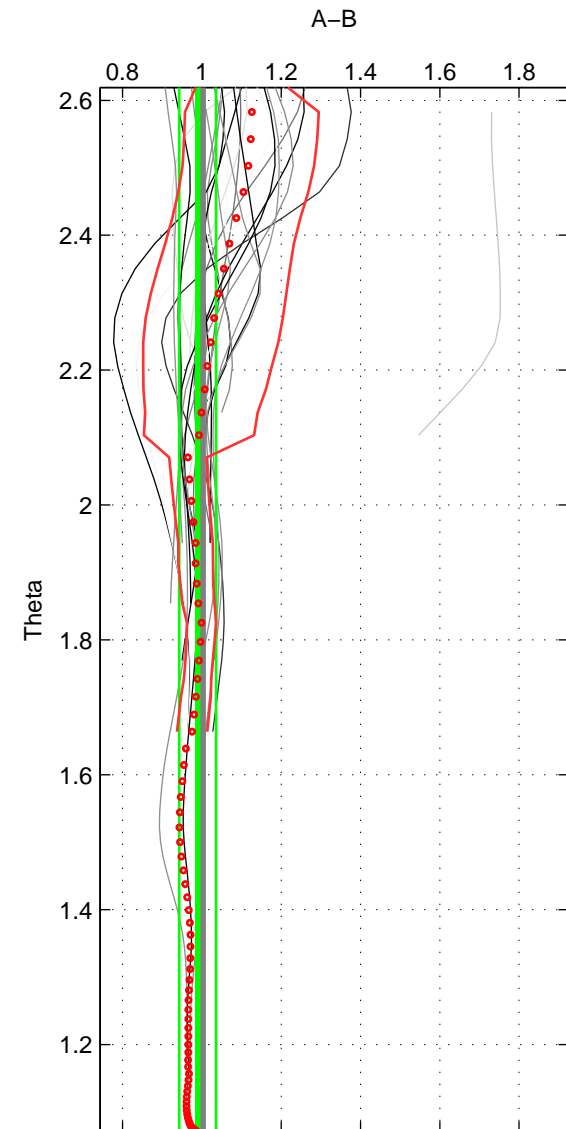

Cruise A (red). Date: May 1999 Cruisename: 687-49UP19990419

Cruise B (blue). Date: May 2000 Cruisename: 689-49UP20000420

*** "Favourite" values are means of spaces 1 2.

	Offset	O.StDev	Ratio	R.Stdev	Rating
SIGMA:	-0.639	1.247	0.989	0.017	5
THETA:	-0.609	3.049	0.989	0.047	5
DEPTH:	-4.327	3.726	0.973	0.036	3
FAV.:	-0.624	2.148	0.989	0.032	5

Profiles of A: 13
 Profiles of B: 9
 Diff profs : 24
 WMoffset (A-B): -0.63874
 WMoffset stdev: 1.2471
 WMratio (A/B): 0.98923
 WMratio stdev: 0.017355

Quality (1-5): 5

Profiles of A: 13
 Profiles of B: 9
 Diff profs : 24
 WMoffset (A-B): -0.60924
 WMoffset stdev: 3.0494
 WMratio (A/B): 0.98945
 WMratio stdev: 0.046539

Quality (1-5): 5

Profiles of A: 13
 Profiles of B: 9
 Diff profs : 24
 WMoffset (A-B): -4.327
 WMoffset stdev: 3.7256
 WMratio (A/B): 0.97286
 WMratio stdev: 0.036111

Quality (1-5): 3

Please note that statistics are bad.