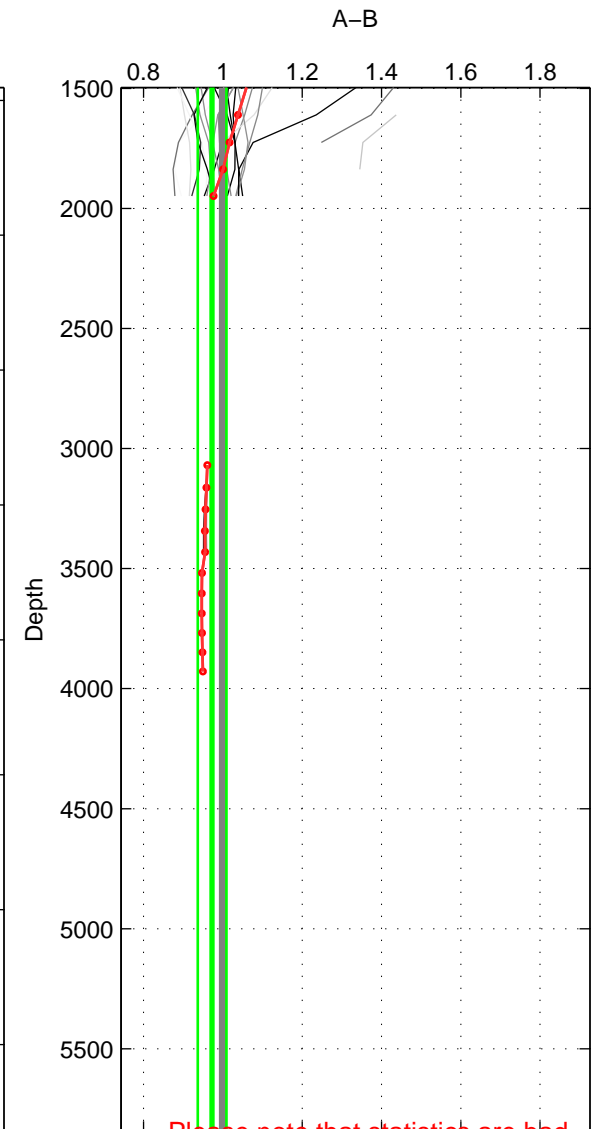

Cruise A (red). Date: May 1999 Cruisename: 687-49UP19990419

Cruise B (blue). Date: May 2000 Cruisename: 689-49UP20000420

*** "Favourite" values are means of spaces 1 2.

	Offset	O.StDev	Ratio	R.Stdev	Rating
SIGMA:	-0.639	1.247	0.989	0.017	5
THETA:	-0.609	3.049	0.989	0.047	5
DEPTH:	-4.327	3.726	0.973	0.036	3
FAV.:	-0.624	2.148	0.989	0.032	5

Profiles of A: 13
 Profiles of B: 9
 Diff profs : 24
 WMoffset (A-B): -0.63874
 WMoffset stdev: 1.2471
 WMratio (A/B): 0.98923
 WMratio stdev: 0.017355

Quality (1-5): 5

Profiles of A: 13
 Profiles of B: 9
 Diff profs : 24
 WMoffset (A-B): -0.60924
 WMoffset stdev: 3.0494
 WMratio (A/B): 0.98945
 WMratio stdev: 0.046539

Quality (1-5): 5

Profiles of A: 13
 Profiles of B: 9
 Diff profs : 24
 WMoffset (A-B): -4.327
 WMoffset stdev: 3.7256
 WMratio (A/B): 0.97286
 WMratio stdev: 0.036111

Quality (1-5): 3

Please note that statistics are bad.