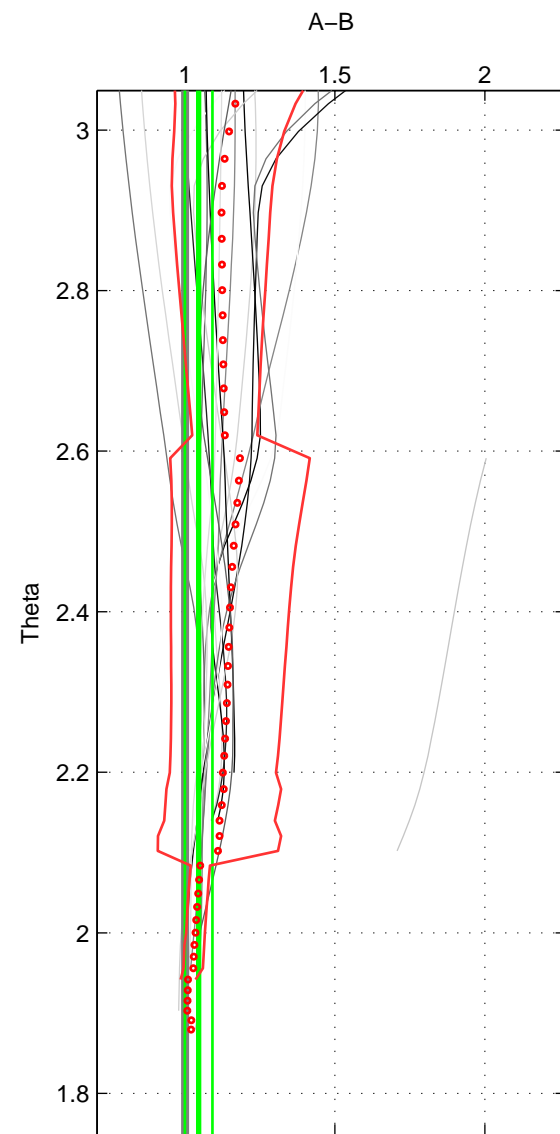

Cruise A (red). Date: May 1999 Cruisename: 687-49UP19990419

Cruise B (blue). Date: Feb 2006 Cruisename: 710-49UP20060113

\*\*\* "Favourite" values are those of space 2.

	Offset	O.StDev	Ratio	R.Stdev	Rating
SIGMA:	0.960	1.921	1.019	0.037	1
THETA:	2.944	3.037	1.045	0.046	4
DEPTH:	8.264	9.896	1.150	0.174	3
FAV.:	2.944	3.037	1.045	0.046	4

Please note that statistics are bad.

Profiles of A: 7  
 Profiles of B: 1  
 Diff profs : 3  
 WMoffset (A-B): 0.95992  
 WMoffset stdev: 1.9211  
 WMratio (A/B): 1.0185  
 WMratio stdev: 0.03696

Quality (1-5): 1

Profiles of A: 7  
 Profiles of B: 5  
 Diff profs : 17  
 WMoffset (A-B): 2.9444  
 WMoffset stdev: 3.0373  
 WMratio (A/B): 1.0451  
 WMratio stdev: 0.046204

Quality (1-5): 4

Profiles of A: 7  
 Profiles of B: 5  
 Diff profs : 17  
 WMoffset (A-B): 8.2643  
 WMoffset stdev: 9.8958  
 WMratio (A/B): 1.1497  
 WMratio stdev: 0.17362