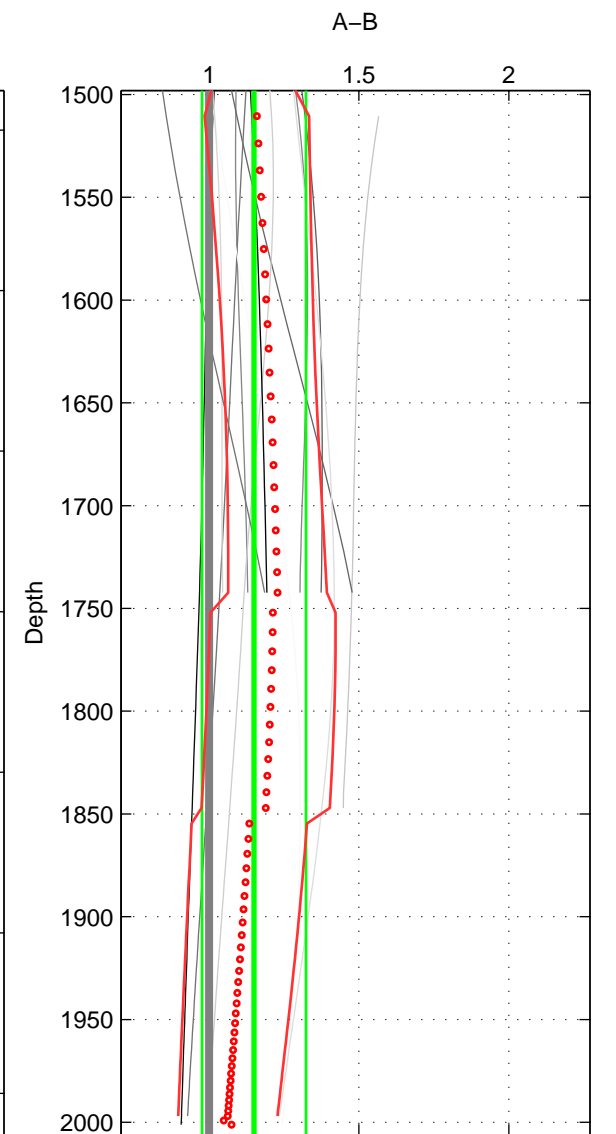

Cruise A (red). Date: May 1999 Cruisename: 687-49UP19990419

Cruise B (blue). Date: Feb 2006 Cruisename: 710-49UP20060113

\*\*\* "Favourite" values are those of space 2.

	Offset	O.StDev	Ratio	R.Stdev	Rating
SIGMA:	0.960	1.921	1.019	0.037	1
THETA:	2.944	3.037	1.045	0.046	4
DEPTH:	8.264	9.896	1.150	0.174	3
FAV.:	2.944	3.037	1.045	0.046	4

Please note that statistics are bad.

Profiles of A: 7  
 Profiles of B: 1  
 Diff profs : 3  
 WMoffset (A-B): 0.95992  
 WMoffset stdev: 1.9211  
 WMratio (A/B): 1.0185  
 WMratio stdev: 0.03696

Quality (1-5): 1

Profiles of A: 7  
 Profiles of B: 5  
 Diff profs : 17  
 WMoffset (A-B): 2.9444  
 WMoffset stdev: 3.0373  
 WMratio (A/B): 1.0451  
 WMratio stdev: 0.046204

Quality (1-5): 4

Profiles of A: 7  
 Profiles of B: 5  
 Diff profs : 17  
 WMoffset (A-B): 8.2643  
 WMoffset stdev: 9.8958  
 WMratio (A/B): 1.1497  
 WMratio stdev: 0.17362