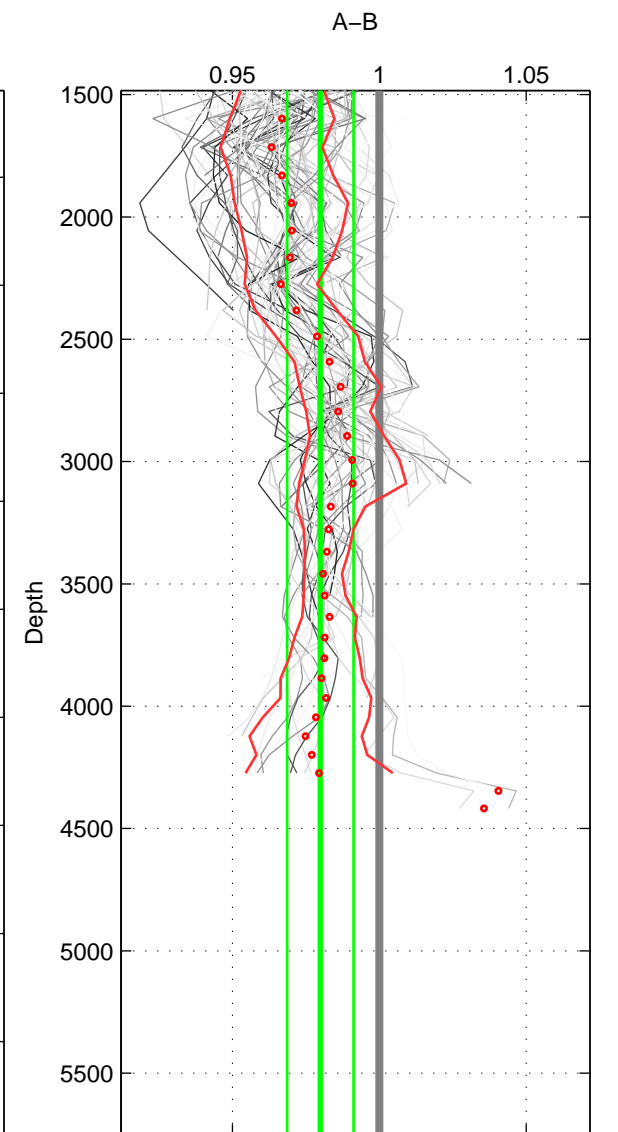

Cruise A (red). Date: Mar 1989 Cruisename: 507-32MW19890206

Cruise B (blue). Date: Jul 1994 Cruisename: 624-49RY19940707

*** "Favourite" values are means of spaces 1 2 3.

	Offset	O.StDev	Ratio	R.Stdev	Rating
SIGMA:	-2.328	1.014	0.983	0.007	5
THETA:	-2.584	1.102	0.980	0.008	5
DEPTH:	-2.877	1.619	0.980	0.011	5
FAV. :	-2.596	1.245	0.981	0.009	5

Profiles of A: 11
 Profiles of B: 10
 Diff profs : 83
 WMoffset (A-B): -2.3283
 WMoffset stdev: 1.0137
 WMratio (A/B): 0.9826
 WMratio stdev: 0.0072607

Quality (1-5): 5

Profiles of A: 11
 Profiles of B: 10
 Diff profs : 83
 WMoffset (A-B): -2.5835
 WMoffset stdev: 1.1025
 WMratio (A/B): 0.98042
 WMratio stdev: 0.0080071

Quality (1-5): 5

Profiles of A: 11
 Profiles of B: 10
 Diff profs : 83
 WMoffset (A-B): -2.8772
 WMoffset stdev: 1.6189
 WMratio (A/B): 0.97987
 WMratio stdev: 0.011327

Quality (1-5): 5