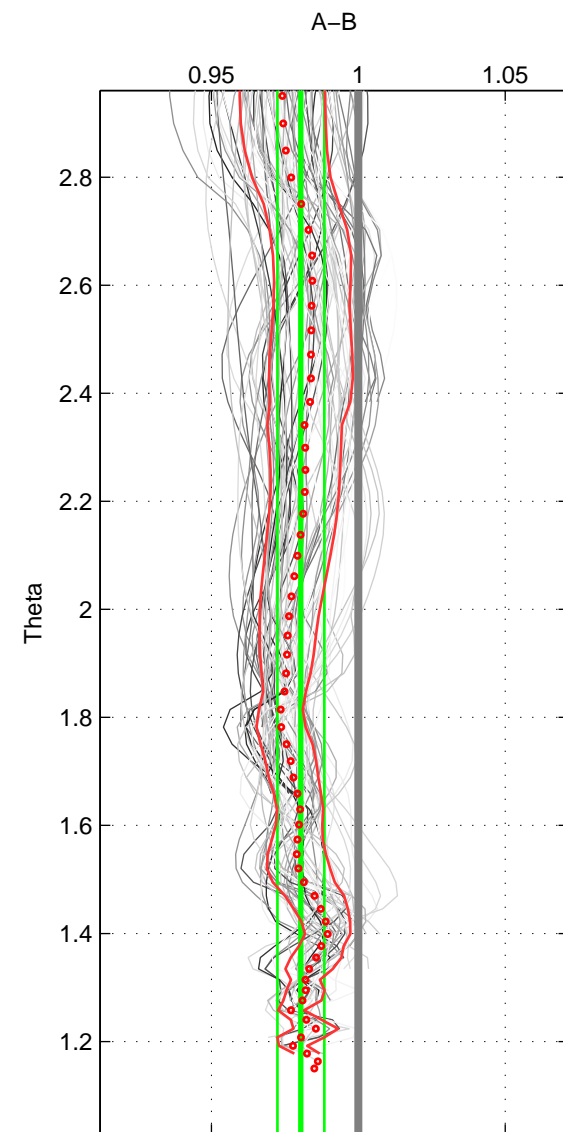

Cruise A (red). Date: Mar 1989 Cruisename: 507-32MW19890206

Cruise B (blue). Date: Jul 1994 Cruisename: 624-49RY19940707

*** "Favourite" values are means of spaces 1 2 3.

	Offset	O.StDev	Ratio	R.Stdev	Rating
SIGMA:	-2.328	1.014	0.983	0.007	5
THETA:	-2.584	1.102	0.980	0.008	5
DEPTH:	-2.877	1.619	0.980	0.011	5
FAV. :	-2.596	1.245	0.981	0.009	5

Profiles of A: 11
 Profiles of B: 10
 Diff profs : 83
 WMoffset (A-B): -2.3283
 WMoffset stdev: 1.0137
 WMratio (A/B): 0.9826
 WMratio stdev: 0.0072607

Quality (1-5): 5

Profiles of A: 11
 Profiles of B: 10
 Diff profs : 83
 WMoffset (A-B): -2.5835
 WMoffset stdev: 1.1025
 WMratio (A/B): 0.98042
 WMratio stdev: 0.0080071

Quality (1-5): 5

Profiles of A: 11
 Profiles of B: 10
 Diff profs : 83
 WMoffset (A-B): -2.8772
 WMoffset stdev: 1.6189
 WMratio (A/B): 0.97987
 WMratio stdev: 0.011327

Quality (1-5): 5