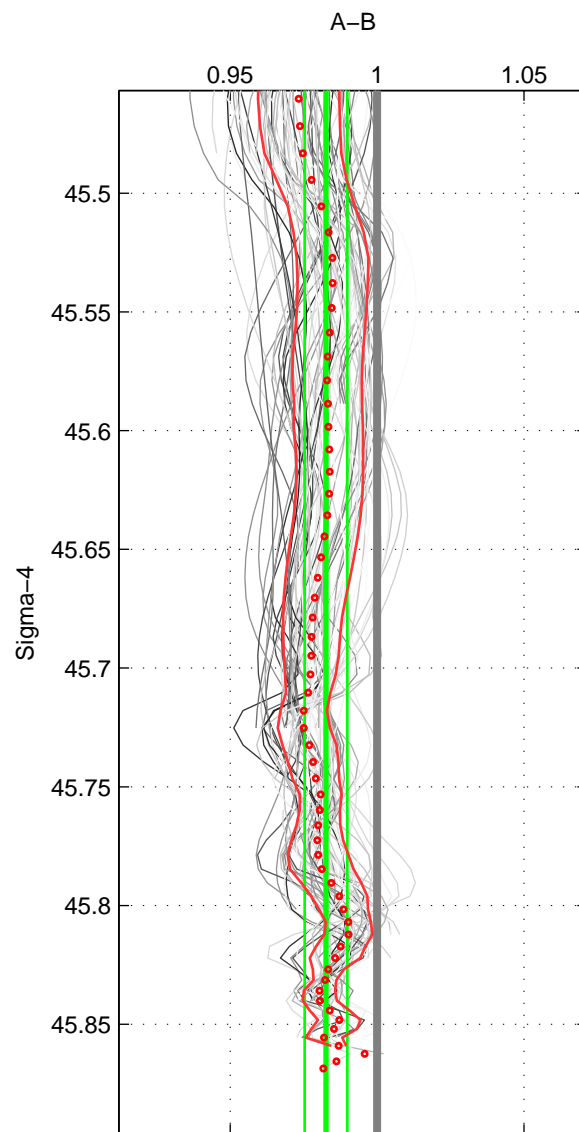

Cruise A (red). Date: Mar 1989 Cruisename: 507-32MW19890206

Cruise B (blue). Date: Jul 1994 Cruisename: 624-49RY19940707

*** "Favourite" values are means of spaces 1 2 3.

	Offset	O.StDev	Ratio	R.Stdev	Rating
SIGMA:	-2.328	1.014	0.983	0.007	5
THETA:	-2.584	1.102	0.980	0.008	5
DEPTH:	-2.877	1.619	0.980	0.011	5
FAV. :	-2.596	1.245	0.981	0.009	5

Profiles of A: 11
 Profiles of B: 10
 Diff profs : 83
 WMoffset (A-B): -2.3283
 WMoffset stdev: 1.0137
 WMratio (A/B): 0.9826
 WMratio stdev: 0.0072607

Quality (1-5): 5

Profiles of A: 11
 Profiles of B: 10
 Diff profs : 83
 WMoffset (A-B): -2.5835
 WMoffset stdev: 1.1025
 WMratio (A/B): 0.98042
 WMratio stdev: 0.0080071

Quality (1-5): 5

Profiles of A: 11
 Profiles of B: 10
 Diff profs : 83
 WMoffset (A-B): -2.8772
 WMoffset stdev: 1.6189
 WMratio (A/B): 0.97987
 WMratio stdev: 0.011327

Quality (1-5): 5