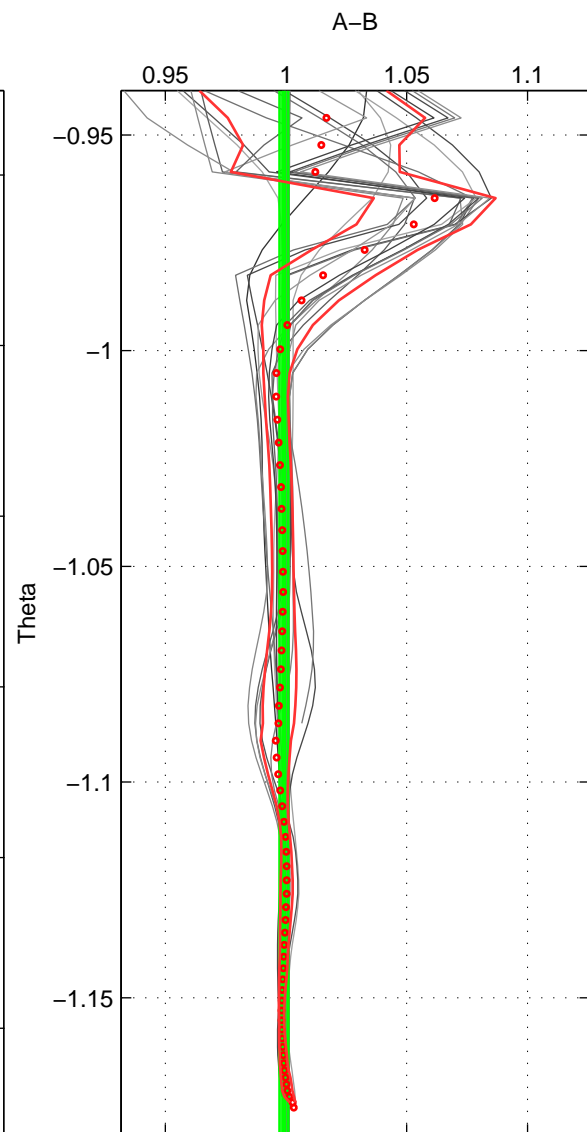

Cruise A (red). Date: Jul 1996 Cruisename: 94-58JH19960720

Cruise B (blue). Date: Nov 1996 Cruisename: 95-58JH19961030

*** "Favourite" values are means of spaces 1 2 3.

	Offset	O.StDev	Ratio	R.Stdev	Rating
SIGMA:	0.243	0.616	1.001	0.002	4
THETA:	-0.279	0.554	0.999	0.002	4
DEPTH:	-0.383	0.799	0.999	0.003	4
FAV.:	-0.140	0.656	1.000	0.002	4

Profiles of A: 5
 Profiles of B: 13
 Diff profs : 19
 WMoffset (A-B): 0.2427
 WMoffset stdev: 0.61619
 WMratio (A/B): 1.0008
 WMratio stdev: 0.0020245

Quality (1-5): 4

Profiles of A: 5
 Profiles of B: 13
 Diff profs : 19
 WMoffset (A-B): -0.27882
 WMoffset stdev: 0.55406
 WMratio (A/B): 0.99909
 WMratio stdev: 0.0018161

Quality (1-5): 4

Profiles of A: 5
 Profiles of B: 12
 Diff profs : 19
 WMoffset (A-B): -0.38294
 WMoffset stdev: 0.79858
 WMratio (A/B): 0.99875
 WMratio stdev: 0.0026199

Quality (1-5): 4