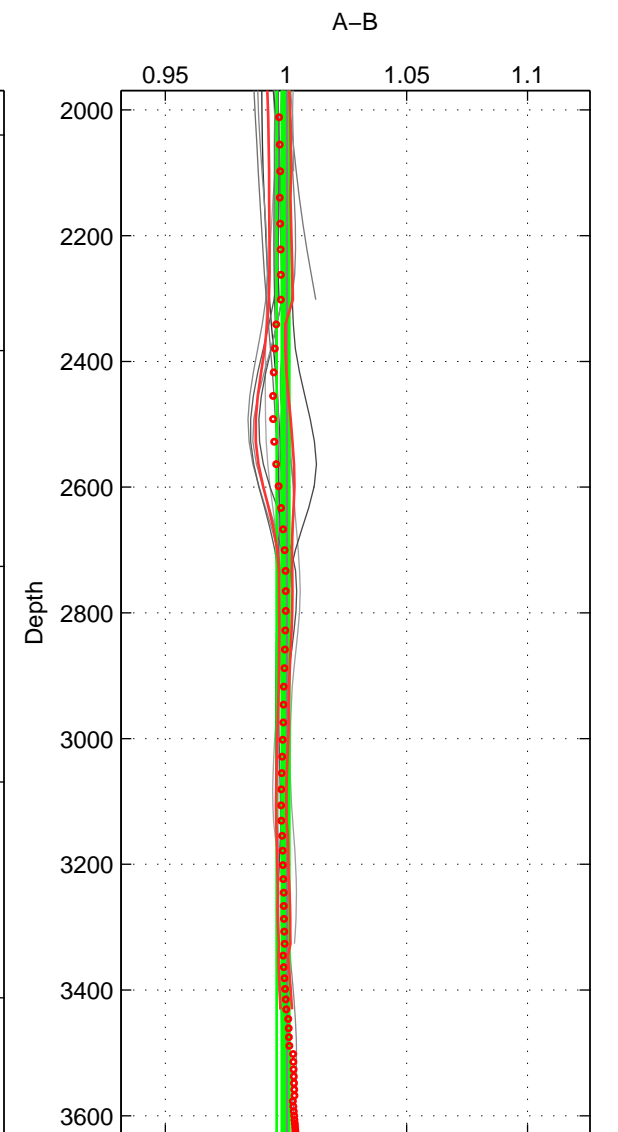

Cruise A (red). Date: Jul 1996 Cruisename: 94-58JH19960720

Cruise B (blue). Date: Nov 1996 Cruisename: 95-58JH19961030

*** "Favourite" values are means of spaces 1 2 3.

	Offset	O.StDev	Ratio	R.Stdev	Rating
SIGMA:	0.243	0.616	1.001	0.002	4
THETA:	-0.279	0.554	0.999	0.002	4
DEPTH:	-0.383	0.799	0.999	0.003	4
FAV.:	-0.140	0.656	1.000	0.002	4

Profiles of A: 5
 Profiles of B: 13
 Diff profs : 19
 WMoffset (A-B): 0.2427
 WMoffset stdev: 0.61619
 WMratio (A/B): 1.0008
 WMratio stdev: 0.0020245

Quality (1-5): 4

Profiles of A: 5
 Profiles of B: 13
 Diff profs : 19
 WMoffset (A-B): -0.27882
 WMoffset stdev: 0.55406
 WMratio (A/B): 0.99909
 WMratio stdev: 0.0018161

Quality (1-5): 4

Profiles of A: 5
 Profiles of B: 12
 Diff profs : 19
 WMoffset (A-B): -0.38294
 WMoffset stdev: 0.79858
 WMratio (A/B): 0.99875
 WMratio stdev: 0.0026199

Quality (1-5): 4