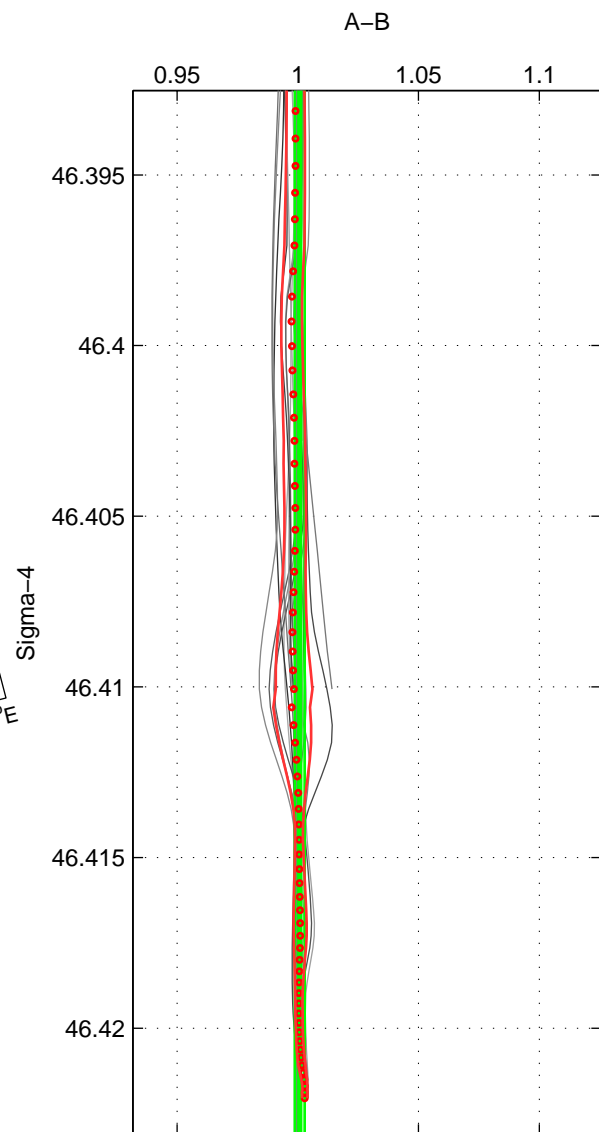

Cruise A (red). Date: Jul 1996 Cruisename: 94-58JH19960720

Cruise B (blue). Date: Nov 1996 Cruisename: 95-58JH19961030

*** "Favourite" values are means of spaces 1 2 3.

	Offset	O.StDev	Ratio	R.Stdev	Rating
SIGMA:	0.243	0.616	1.001	0.002	4
THETA:	-0.279	0.554	0.999	0.002	4
DEPTH:	-0.383	0.799	0.999	0.003	4
FAV.:	-0.140	0.656	1.000	0.002	4

Profiles of A: 5
 Profiles of B: 13
 Diff profs : 19
 WMoffset (A-B): 0.2427
 WMoffset stdev: 0.61619
 WMratio (A/B): 1.0008
 WMratio stdev: 0.0020245

Quality (1-5): 4

Profiles of A: 5
 Profiles of B: 13
 Diff profs : 19
 WMoffset (A-B): -0.27882
 WMoffset stdev: 0.55406
 WMratio (A/B): 0.99909
 WMratio stdev: 0.0018161

Quality (1-5): 4

Profiles of A: 5
 Profiles of B: 12
 Diff profs : 19
 WMoffset (A-B): -0.38294
 WMoffset stdev: 0.79858
 WMratio (A/B): 0.99875
 WMratio stdev: 0.0026199

Quality (1-5): 4