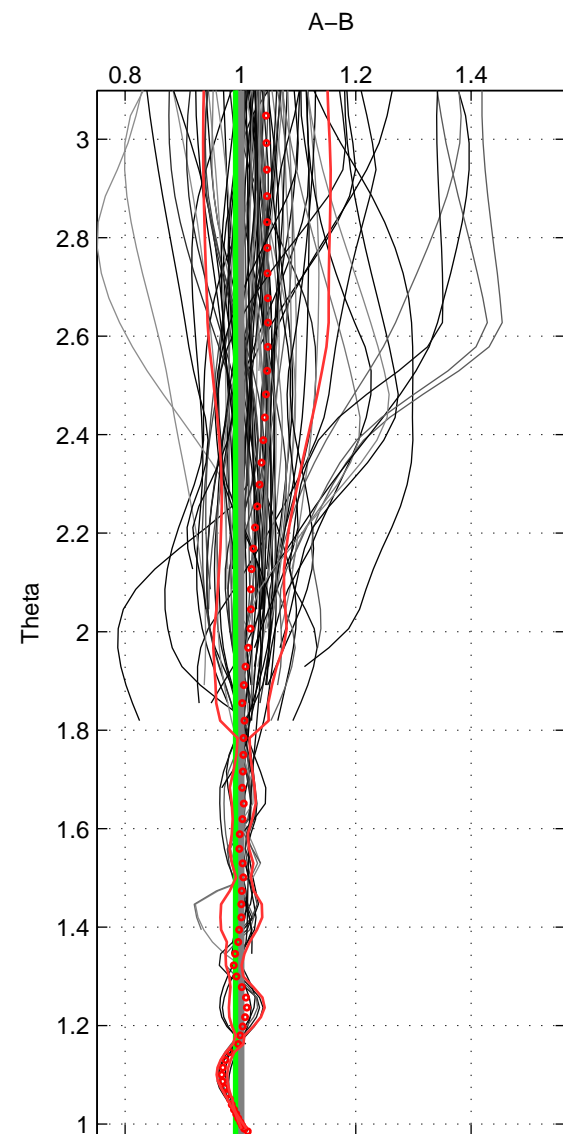

Cruise A (red). Date: Jul 2003 Cruisename: 662-49UF20030625

Cruise B (blue). Date: Feb 2006 Cruisename: 710-49UP20060113

\*\*\* "Favourite" values are means of spaces 1 2.

	Offset	O.StDev	Ratio	R.Stdev	Rating
SIGMA:	1.084	2.238	1.010	0.016	4
THETA:	-1.457	0.309	0.992	0.002	4
DEPTH:	0.520	2.216	1.004	0.017	3
FAV.:	-0.187	1.274	1.001	0.009	4

Profiles of A: 61  
 Profiles of B: 18  
 Diff profs : 30  
 WMoffset (A-B): 1.0837  
 WMoffset stdev: 2.2384  
 WMratio (A/B): 1.0096  
 WMratio stdev: 0.01616

Quality (1-5): 4

Profiles of A: 61  
 Profiles of B: 50  
 Diff profs : 96  
 WMoffset (A-B): -1.4568  
 WMoffset stdev: 0.30869  
 WMratio (A/B): 0.99158  
 WMratio stdev: 0.0015432

Quality (1-5): 4

Profiles of A: 61  
 Profiles of B: 50  
 Diff profs : 96  
 WMoffset (A-B): 0.51983  
 WMoffset stdev: 2.2163  
 WMratio (A/B): 1.0036  
 WMratio stdev: 0.016712

Quality (1-5): 3