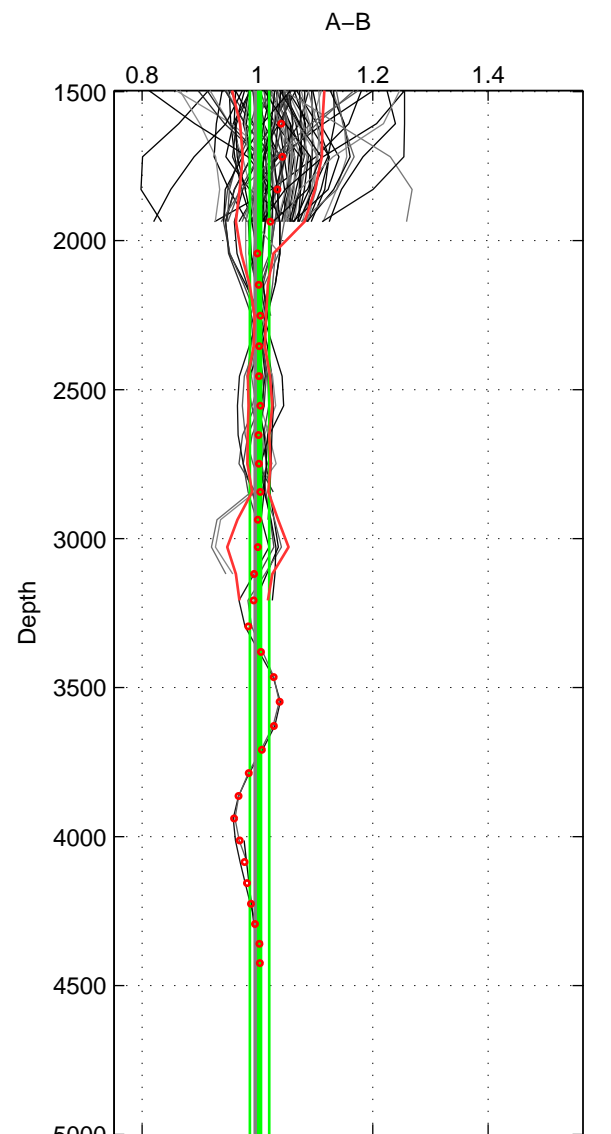

Cruise A (red). Date: Jul 2003 Cruisename: 662-49UF20030625

Cruise B (blue). Date: Feb 2006 Cruisename: 710-49UP20060113

\*\*\* "Favourite" values are means of spaces 1 2.

	Offset	O.StDev	Ratio	R.Stdev	Rating
SIGMA:	1.084	2.238	1.010	0.016	4
THETA:	-1.457	0.309	0.992	0.002	4
DEPTH:	0.520	2.216	1.004	0.017	3
FAV.:	-0.187	1.274	1.001	0.009	4

Profiles of A: 61  
 Profiles of B: 18  
 Diff profs : 30  
 WMoffset (A-B): 1.0837  
 WMoffset stdev: 2.2384  
 WMratio (A/B): 1.0096  
 WMratio stdev: 0.01616

Quality (1-5): 4

Profiles of A: 61  
 Profiles of B: 50  
 Diff profs : 96  
 WMoffset (A-B): -1.4568  
 WMoffset stdev: 0.30869  
 WMratio (A/B): 0.99158  
 WMratio stdev: 0.0015432

Quality (1-5): 4

Profiles of A: 61  
 Profiles of B: 50  
 Diff profs : 96  
 WMoffset (A-B): 0.51983  
 WMoffset stdev: 2.2163  
 WMratio (A/B): 1.0036  
 WMratio stdev: 0.016712

Quality (1-5): 3