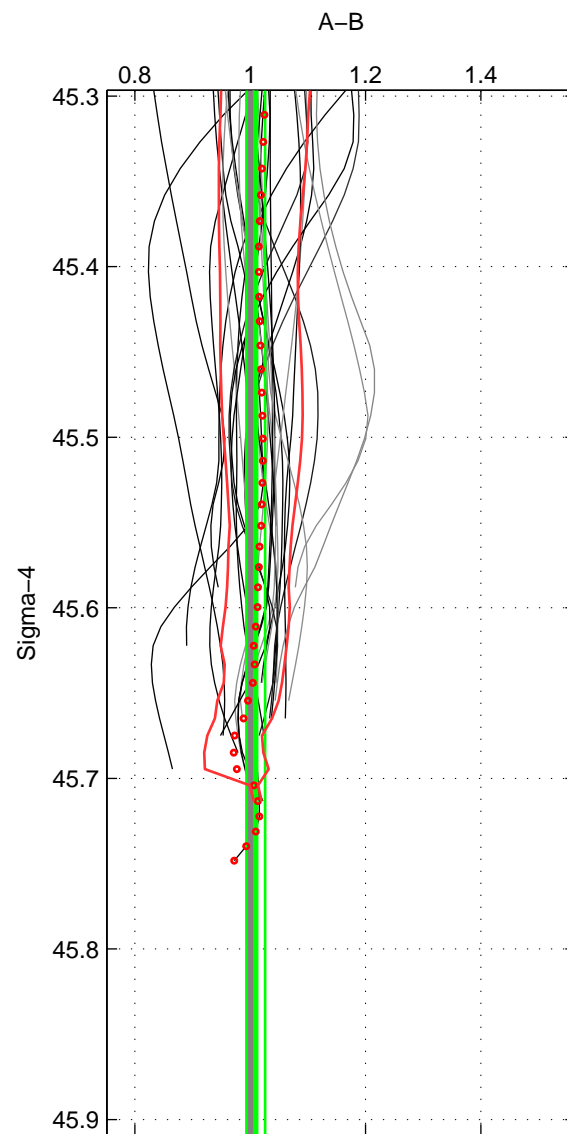

Cruise A (red). Date: Jul 2003 Cruisename: 662-49UF20030625

Cruise B (blue). Date: Feb 2006 Cruisename: 710-49UP20060113

\*\*\* "Favourite" values are means of spaces 1 2.

	Offset	O.StDev	Ratio	R.Stdev	Rating
SIGMA:	1.084	2.238	1.010	0.016	4
THETA:	-1.457	0.309	0.992	0.002	4
DEPTH:	0.520	2.216	1.004	0.017	3
FAV.:	-0.187	1.274	1.001	0.009	4

Profiles of A: 61  
 Profiles of B: 18  
 Diff profs : 30  
 WMoffset (A-B): 1.0837  
 WMoffset stdev: 2.2384  
 WMratio (A/B): 1.0096  
 WMratio stdev: 0.01616

Quality (1-5): 4

Profiles of A: 61  
 Profiles of B: 50  
 Diff profs : 96  
 WMoffset (A-B): -1.4568  
 WMoffset stdev: 0.30869  
 WMratio (A/B): 0.99158  
 WMratio stdev: 0.0015432

Quality (1-5): 4

Profiles of A: 61  
 Profiles of B: 50  
 Diff profs : 96  
 WMoffset (A-B): 0.51983  
 WMoffset stdev: 2.2163  
 WMratio (A/B): 1.0036  
 WMratio stdev: 0.016712

Quality (1-5): 3