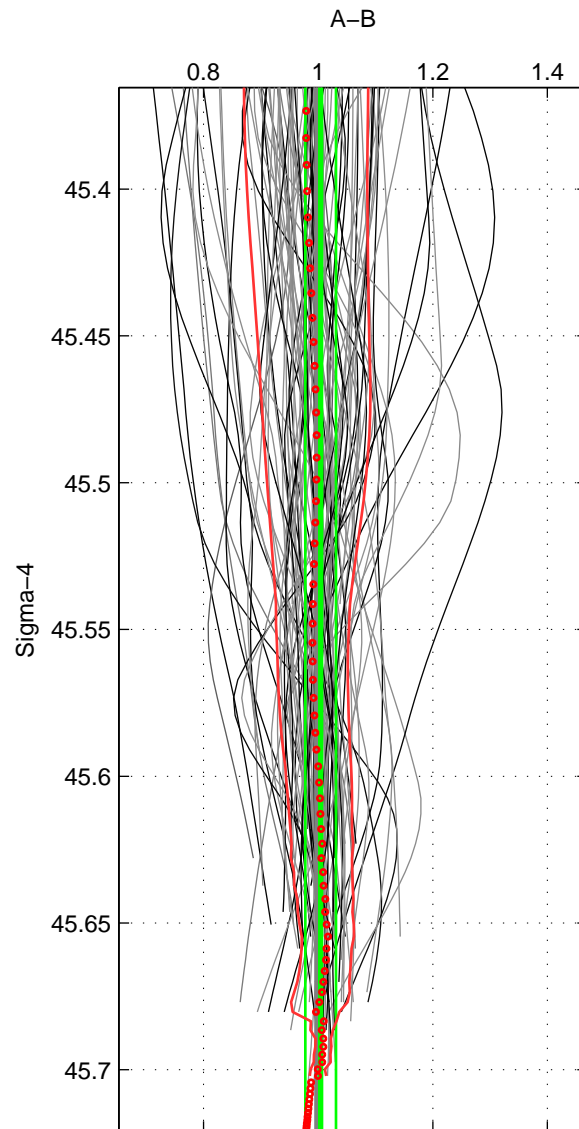

Cruise A (red). Date: May 2002 Cruisename: 696-49UP20020424

Cruise B (blue). Date: Jul 2002 Cruisename: 697-49UP20020620

*** "Favourite" values are means of spaces 1 2 3.

	Offset	O.StDev	Ratio	R.Stdev	Rating
SIGMA:	0.195	2.184	1.004	0.027	4
THETA:	0.293	2.072	1.006	0.025	4
DEPTH:	0.590	5.823	1.016	0.093	4
FAV.:	0.359	3.360	1.009	0.048	4

Profiles of A: 37
 Profiles of B: 38
 Diff profs : 94
 WMoffset (A-B): 0.19479
 WMoffset stdev: 2.1837
 WMratio (A/B): 1.0044
 WMratio stdev: 0.026766

Quality (1-5): 4

Profiles of A: 37
 Profiles of B: 38
 Diff profs : 94
 WMoffset (A-B): 0.29298
 WMoffset stdev: 2.0722
 WMratio (A/B): 1.0056
 WMratio stdev: 0.025455

Quality (1-5): 4

Profiles of A: 37
 Profiles of B: 38
 Diff profs : 94
 WMoffset (A-B): 0.59033
 WMoffset stdev: 5.823
 WMratio (A/B): 1.016
 WMratio stdev: 0.092619

Quality (1-5): 4