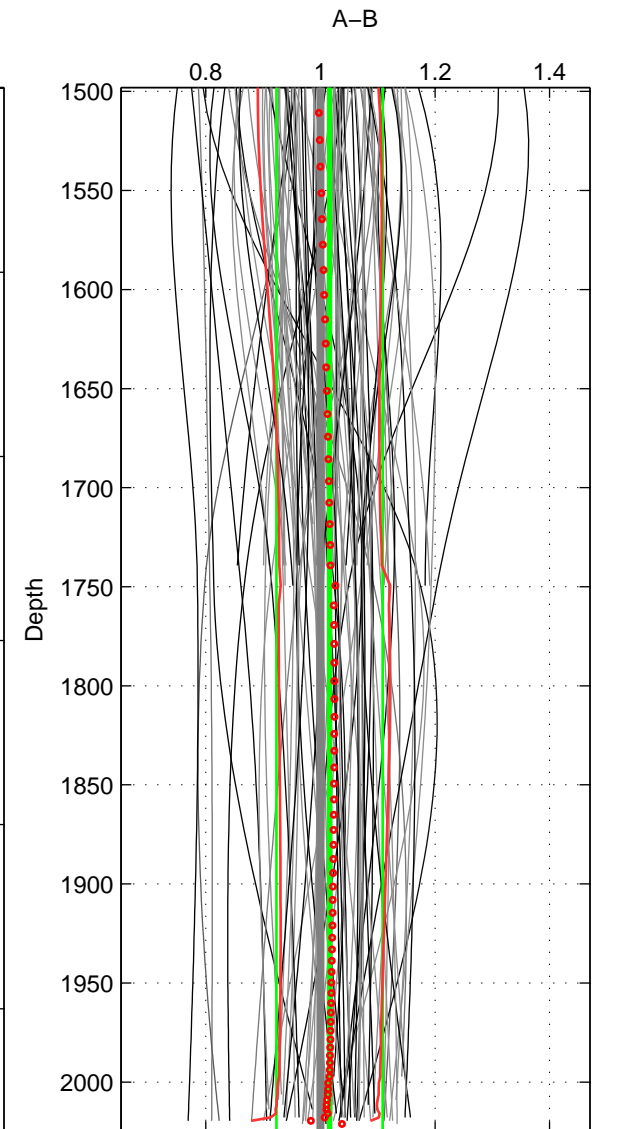

Cruise A (red). Date: May 2002 Cruisename: 696-49UP20020424

Cruise B (blue). Date: Jul 2002 Cruisename: 697-49UP20020620

*** "Favourite" values are means of spaces 1 2 3.

	Offset	O.StDev	Ratio	R.Stdev	Rating
SIGMA:	0.195	2.184	1.004	0.027	4
THETA:	0.293	2.072	1.006	0.025	4
DEPTH:	0.590	5.823	1.016	0.093	4
FAV.:	0.359	3.360	1.009	0.048	4

Profiles of A: 37
 Profiles of B: 38
 Diff profs : 94
 WMoffset (A-B): 0.19479
 WMoffset stdev: 2.1837
 WMratio (A/B): 1.0044
 WMratio stdev: 0.026766

Quality (1-5): 4

Profiles of A: 37
 Profiles of B: 38
 Diff profs : 94
 WMoffset (A-B): 0.29298
 WMoffset stdev: 2.0722
 WMratio (A/B): 1.0056
 WMratio stdev: 0.025455

Quality (1-5): 4

Profiles of A: 37
 Profiles of B: 38
 Diff profs : 94
 WMoffset (A-B): 0.59033
 WMoffset stdev: 5.823
 WMratio (A/B): 1.016
 WMratio stdev: 0.092619

Quality (1-5): 4