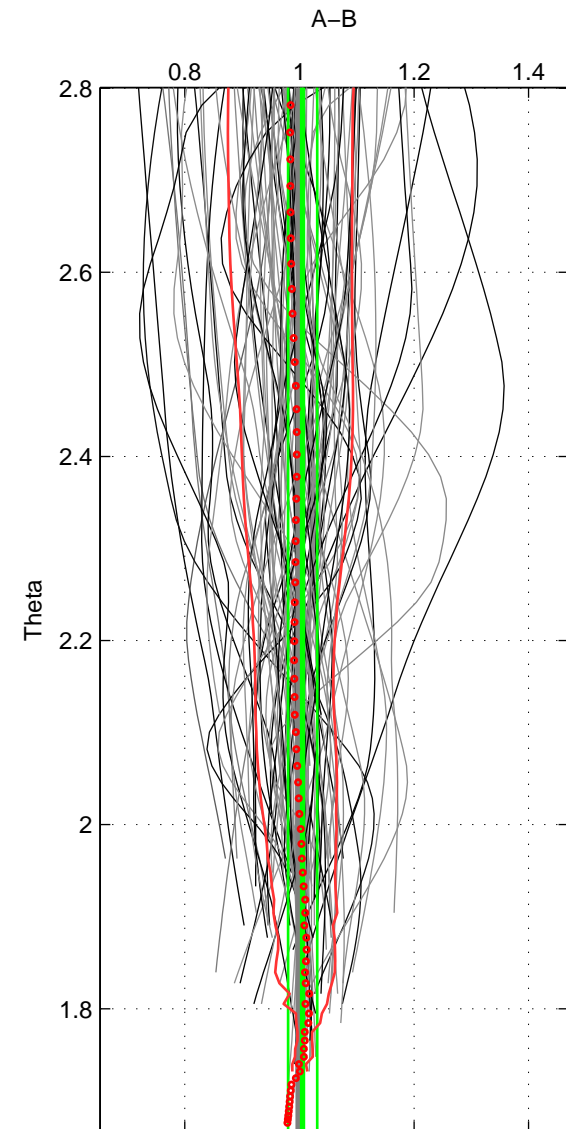

Cruise A (red). Date: May 2002 Cruisename: 696-49UP20020424

Cruise B (blue). Date: Jul 2002 Cruisename: 697-49UP20020620

*** "Favourite" values are means of spaces 1 2 3.

	Offset	O.StDev	Ratio	R.Stdev	Rating
SIGMA:	0.195	2.184	1.004	0.027	4
THETA:	0.293	2.072	1.006	0.025	4
DEPTH:	0.590	5.823	1.016	0.093	4
FAV.:	0.359	3.360	1.009	0.048	4

Profiles of A: 37
 Profiles of B: 38
 Diff profs : 94
 WMoffset (A-B): 0.19479
 WMoffset stdev: 2.1837
 WMratio (A/B): 1.0044
 WMratio stdev: 0.026766

Quality (1-5): 4

Profiles of A: 37
 Profiles of B: 38
 Diff profs : 94
 WMoffset (A-B): 0.29298
 WMoffset stdev: 2.0722
 WMratio (A/B): 1.0056
 WMratio stdev: 0.025455

Quality (1-5): 4

Profiles of A: 37
 Profiles of B: 38
 Diff profs : 94
 WMoffset (A-B): 0.59033
 WMoffset stdev: 5.823
 WMratio (A/B): 1.016
 WMratio stdev: 0.092619

Quality (1-5): 4