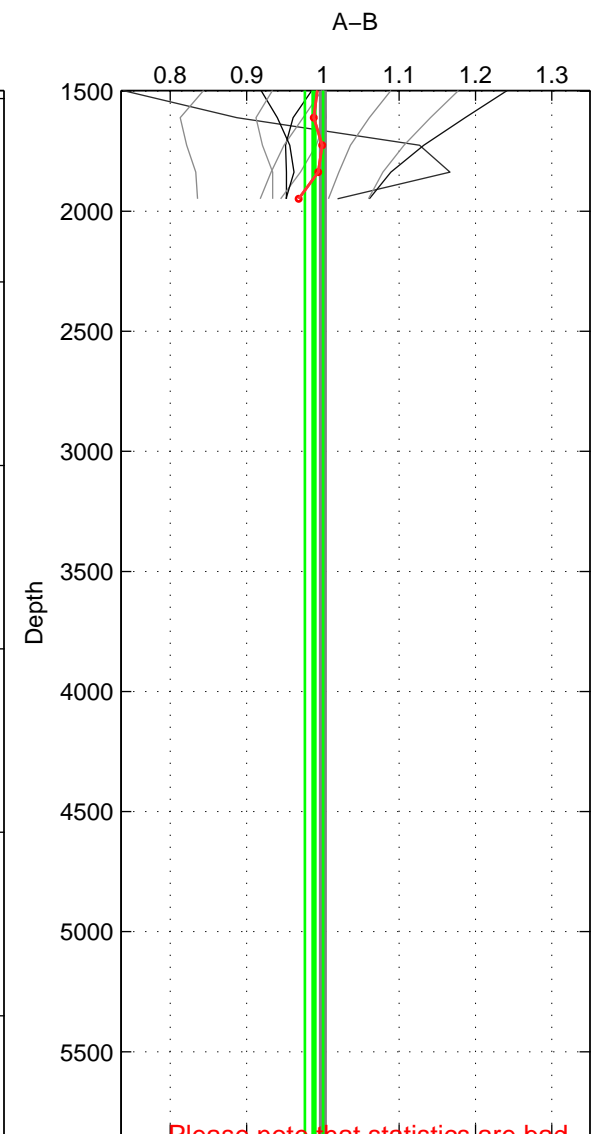

Cruise A (red). Date: May 1999 Cruisename: 687-49UP19990419

Cruise B (blue). Date: Jun 2006 Cruisename: 711-49UP20060607

\*\*\* "Favourite" values are means of spaces 1 2.

	Offset	O.StDev	Ratio	R.Stdev	Rating
SIGMA:	-0.988	3.048	0.981	0.050	4
THETA:	-0.790	3.343	0.985	0.059	4
DEPTH:	-0.985	0.806	0.988	0.012	3
FAV. :	-0.889	3.196	0.983	0.055	4

Profiles of A: 8  
 Profiles of B: 5  
 Diff profs : 10  
 WMoffset (A-B): -0.98793  
 WMoffset stdev: 3.0482  
 WMratio (A/B): 0.98064  
 WMratio stdev: 0.050152

Quality (1-5): 4

Profiles of A: 8  
 Profiles of B: 5  
 Diff profs : 10  
 WMoffset (A-B): -0.79029  
 WMoffset stdev: 3.3434  
 WMratio (A/B): 0.98549  
 WMratio stdev: 0.059119

Quality (1-5): 4

Please note that statistics are bad.

Profiles of A: 8  
 Profiles of B: 5  
 Diff profs : 10  
 WMoffset (A-B): -0.98467  
 WMoffset stdev: 0.80606  
 WMratio (A/B): 0.98849  
 WMratio stdev: 0.011925