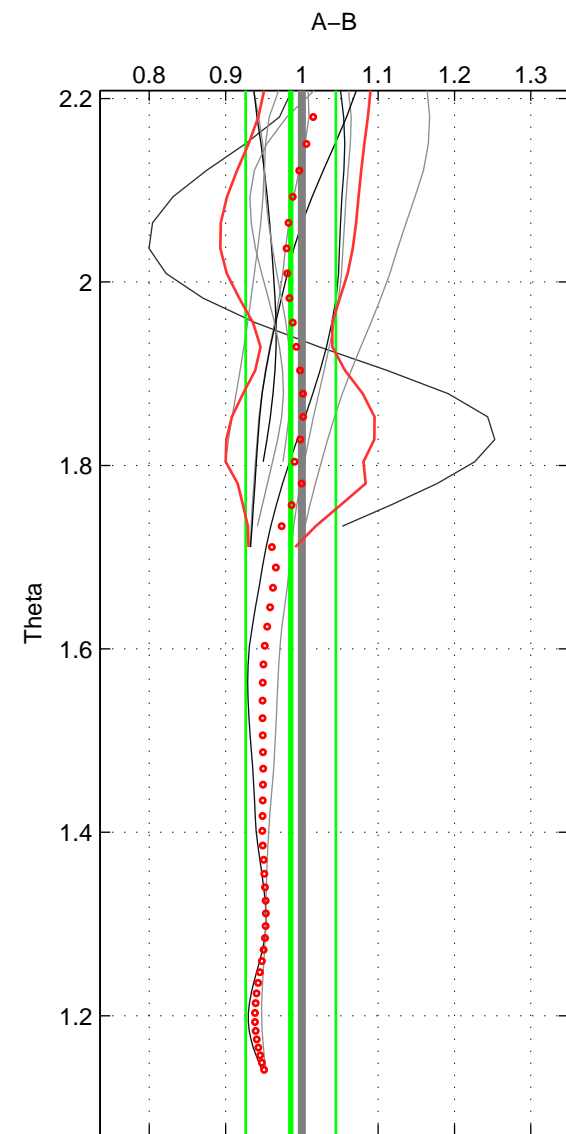

Cruise A (red). Date: May 1999 Cruisename: 687-49UP19990419

Cruise B (blue). Date: Jun 2006 Cruisename: 711-49UP20060607

\*\*\* "Favourite" values are means of spaces 1 2.

	Offset	O.StDev	Ratio	R.Stdev	Rating
SIGMA:	-0.988	3.048	0.981	0.050	4
THETA:	-0.790	3.343	0.985	0.059	4
DEPTH:	-0.985	0.806	0.988	0.012	3
FAV. :	-0.889	3.196	0.983	0.055	4

Profiles of A: 8  
 Profiles of B: 5  
 Diff profs : 10  
 WMoffset (A-B): -0.98793  
 WMoffset stdev: 3.0482  
 WMratio (A/B): 0.98064  
 WMratio stdev: 0.050152

Quality (1-5): 4

Profiles of A: 8  
 Profiles of B: 5  
 Diff profs : 10  
 WMoffset (A-B): -0.79029  
 WMoffset stdev: 3.3434  
 WMratio (A/B): 0.98549  
 WMratio stdev: 0.059119

Quality (1-5): 4

Please note that statistics are bad.

Profiles of A: 8  
 Profiles of B: 5  
 Diff profs : 10  
 WMoffset (A-B): -0.98467  
 WMoffset stdev: 0.80606  
 WMratio (A/B): 0.98849  
 WMratio stdev: 0.011925