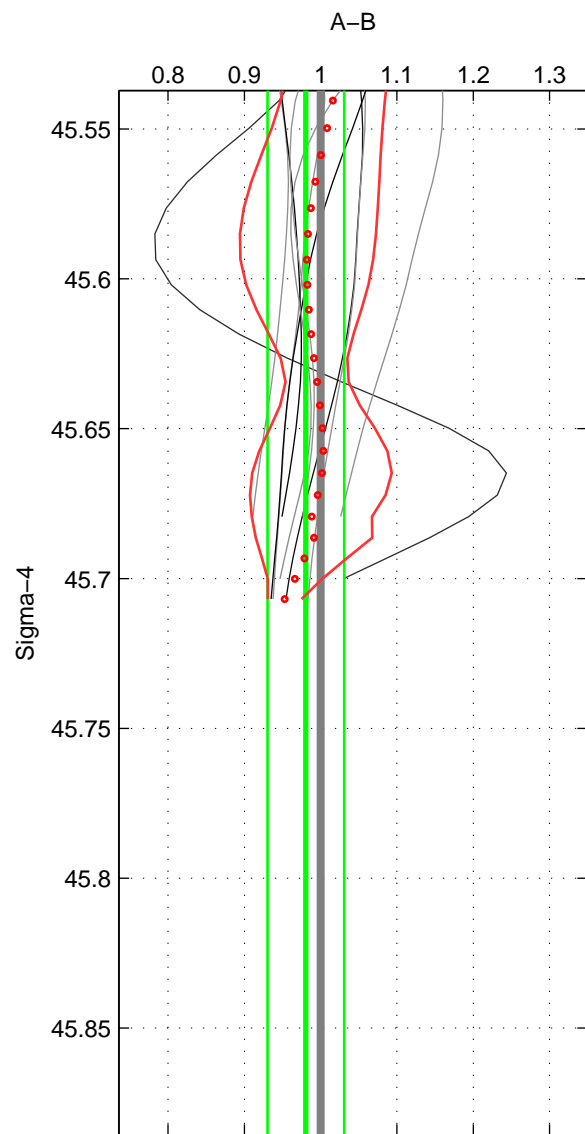

Cruise A (red). Date: May 1999 Cruisename: 687-49UP19990419

Cruise B (blue). Date: Jun 2006 Cruisename: 711-49UP20060607

\*\*\* "Favourite" values are means of spaces 1 2.

	Offset	O.StDev	Ratio	R.Stdev	Rating
SIGMA:	-0.988	3.048	0.981	0.050	4
THETA:	-0.790	3.343	0.985	0.059	4
DEPTH:	-0.985	0.806	0.988	0.012	3
FAV. :	-0.889	3.196	0.983	0.055	4

Profiles of A: 8  
 Profiles of B: 5  
 Diff profs : 10  
 WMoffset (A-B): -0.98793  
 WMoffset stdev: 3.0482  
 WMratio (A/B): 0.98064  
 WMratio stdev: 0.050152

Quality (1-5): 4

Profiles of A: 8  
 Profiles of B: 5  
 Diff profs : 10  
 WMoffset (A-B): -0.79029  
 WMoffset stdev: 3.3434  
 WMratio (A/B): 0.98549  
 WMratio stdev: 0.059119

Quality (1-5): 4

Please note that statistics are bad.

Profiles of A: 8  
 Profiles of B: 5  
 Diff profs : 10  
 WMoffset (A-B): -0.98467  
 WMoffset stdev: 0.80606  
 WMratio (A/B): 0.98849  
 WMratio stdev: 0.011925